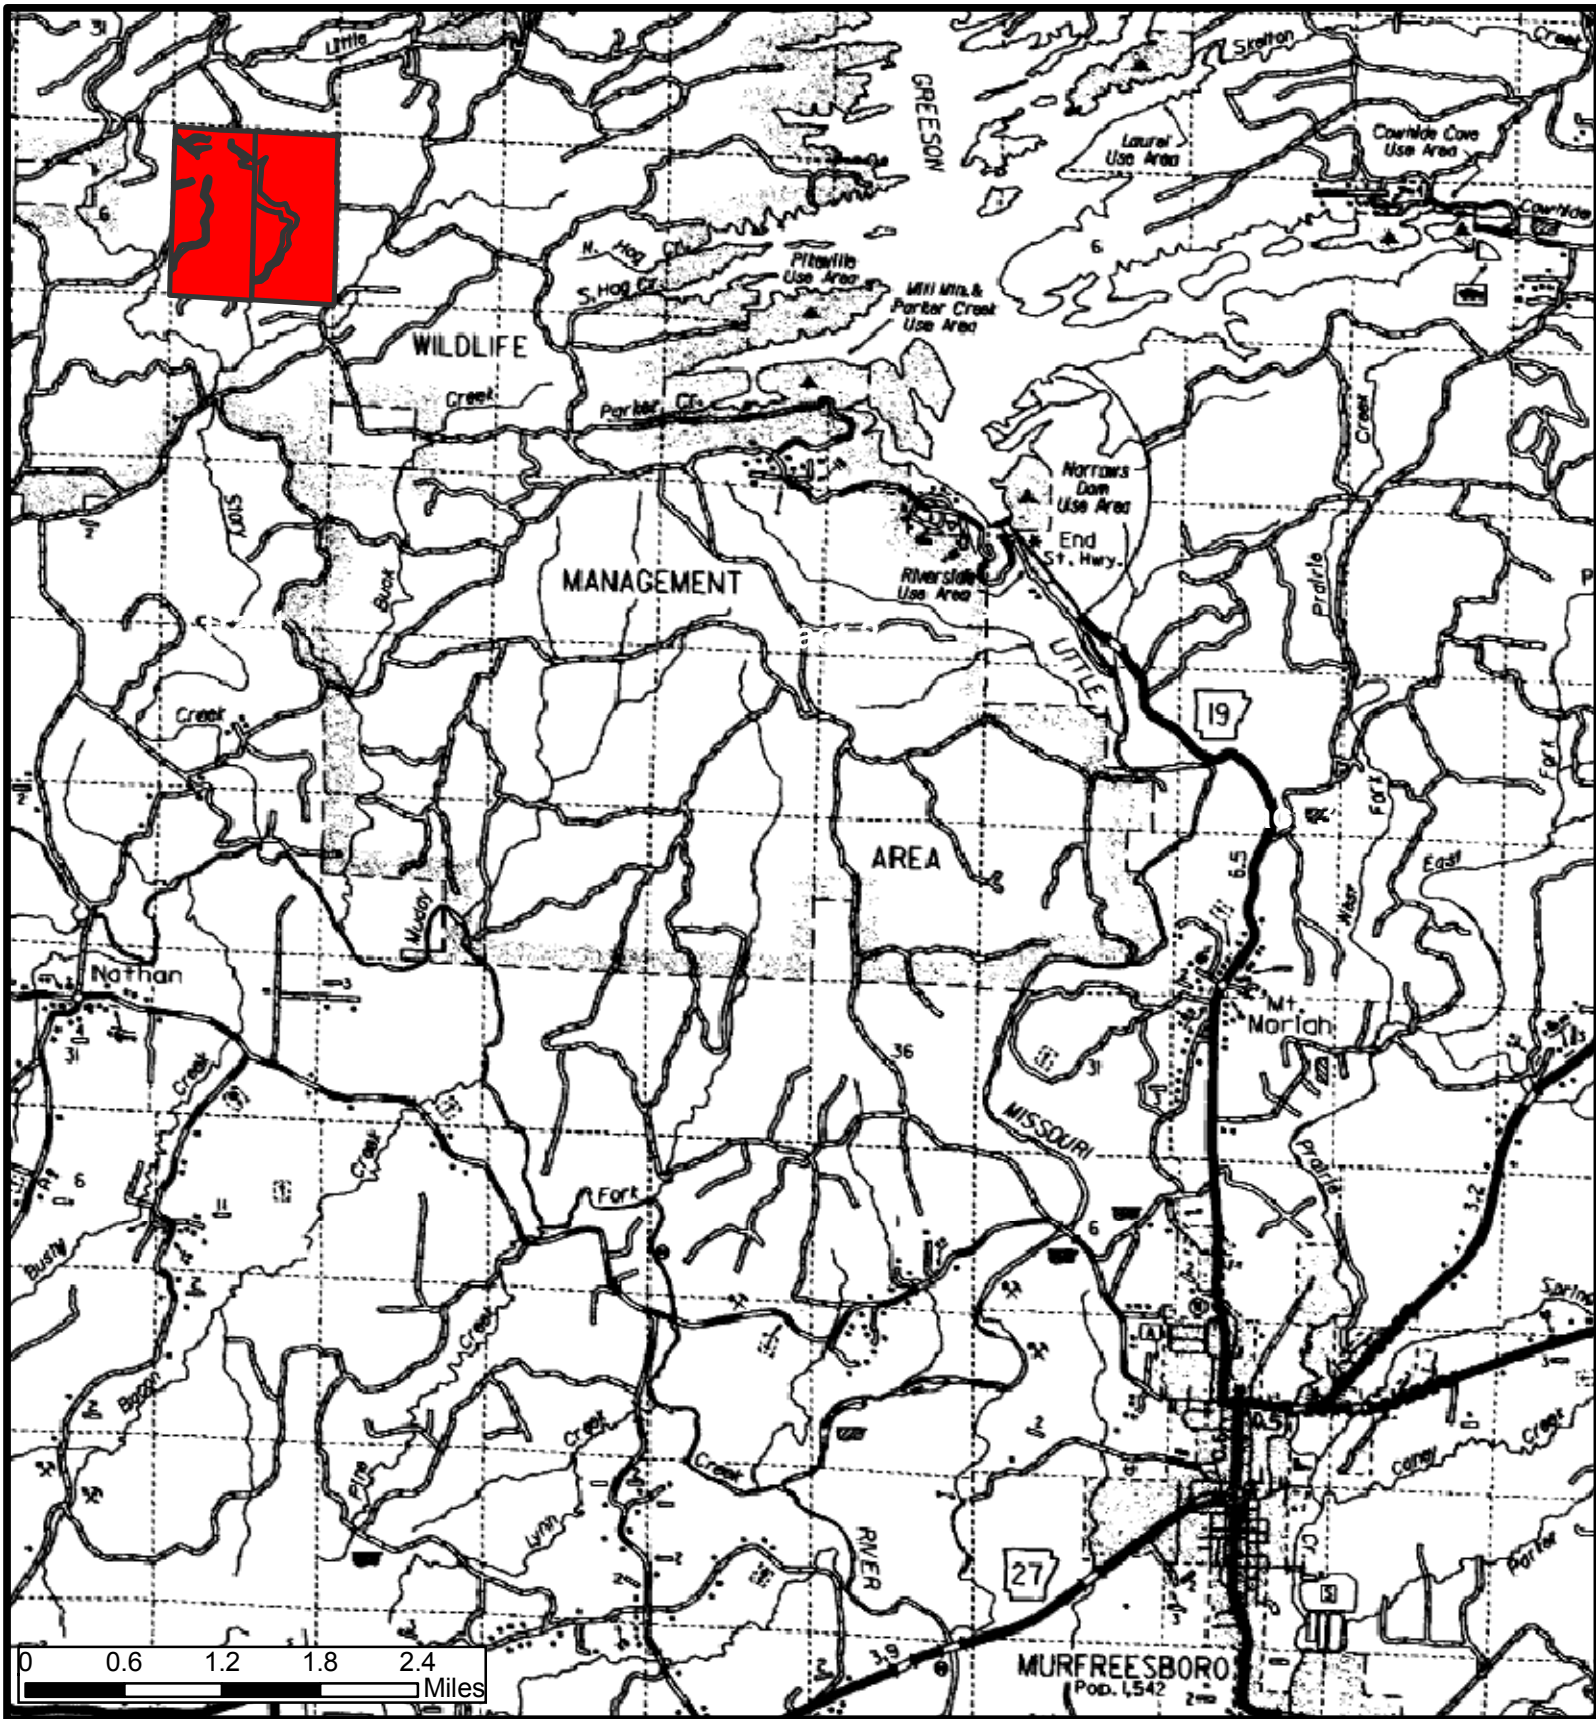

Rock Creek Road Property

Tract 1 - W 1/2, Section 5, Township 7 South, Range 26 West, Pike Co., AR, 330 acres +/-

Tract 2 - E 1/2, Section 5, Township 7 South, Range 26 West, Pike Co., AR, 330 acres +/-