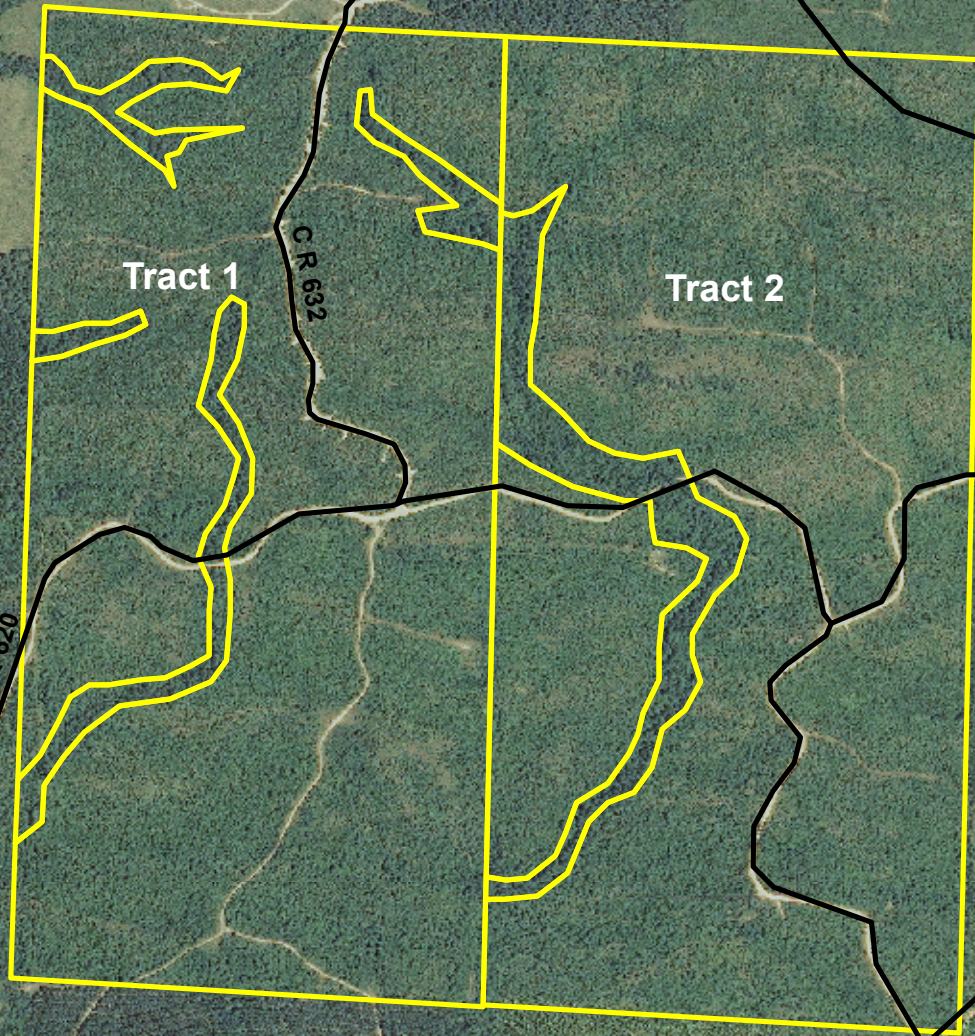

Rock Creek Road Property

Tract 1 - W 1/2, Section 5, Township 7 South, Range 26 West, Pike Co., AR, 330 acres +/-

Tract 2 - E 1/2, Section 5, Township 7 South, Range 26 West, Pike Co., AR, 330 acres +/-

2013 Aerial Imagery

Phone: 1-888-695-8733
www.forestryrealestate.com

DAVIS DUBOSE KNIGHT
FORESTRY & REAL ESTATE PLLC

This map and all information it contains is provided "AS IS," as a courtesy to potential buyers. Potential buyers should make their own determination regarding the accuracy of the information provided. Neither the seller, Davis DuBose Knight Forestry & Real Estate PLLC (DDKFRE), their subsidiaries, affiliates nor representatives warrant the accuracy, adequacy or completeness of any information contained herein regarding the property, its condition, boundaries, access, acreage, or timber stand information. DDKFRE expressly disclaims liability for errors or omissions.