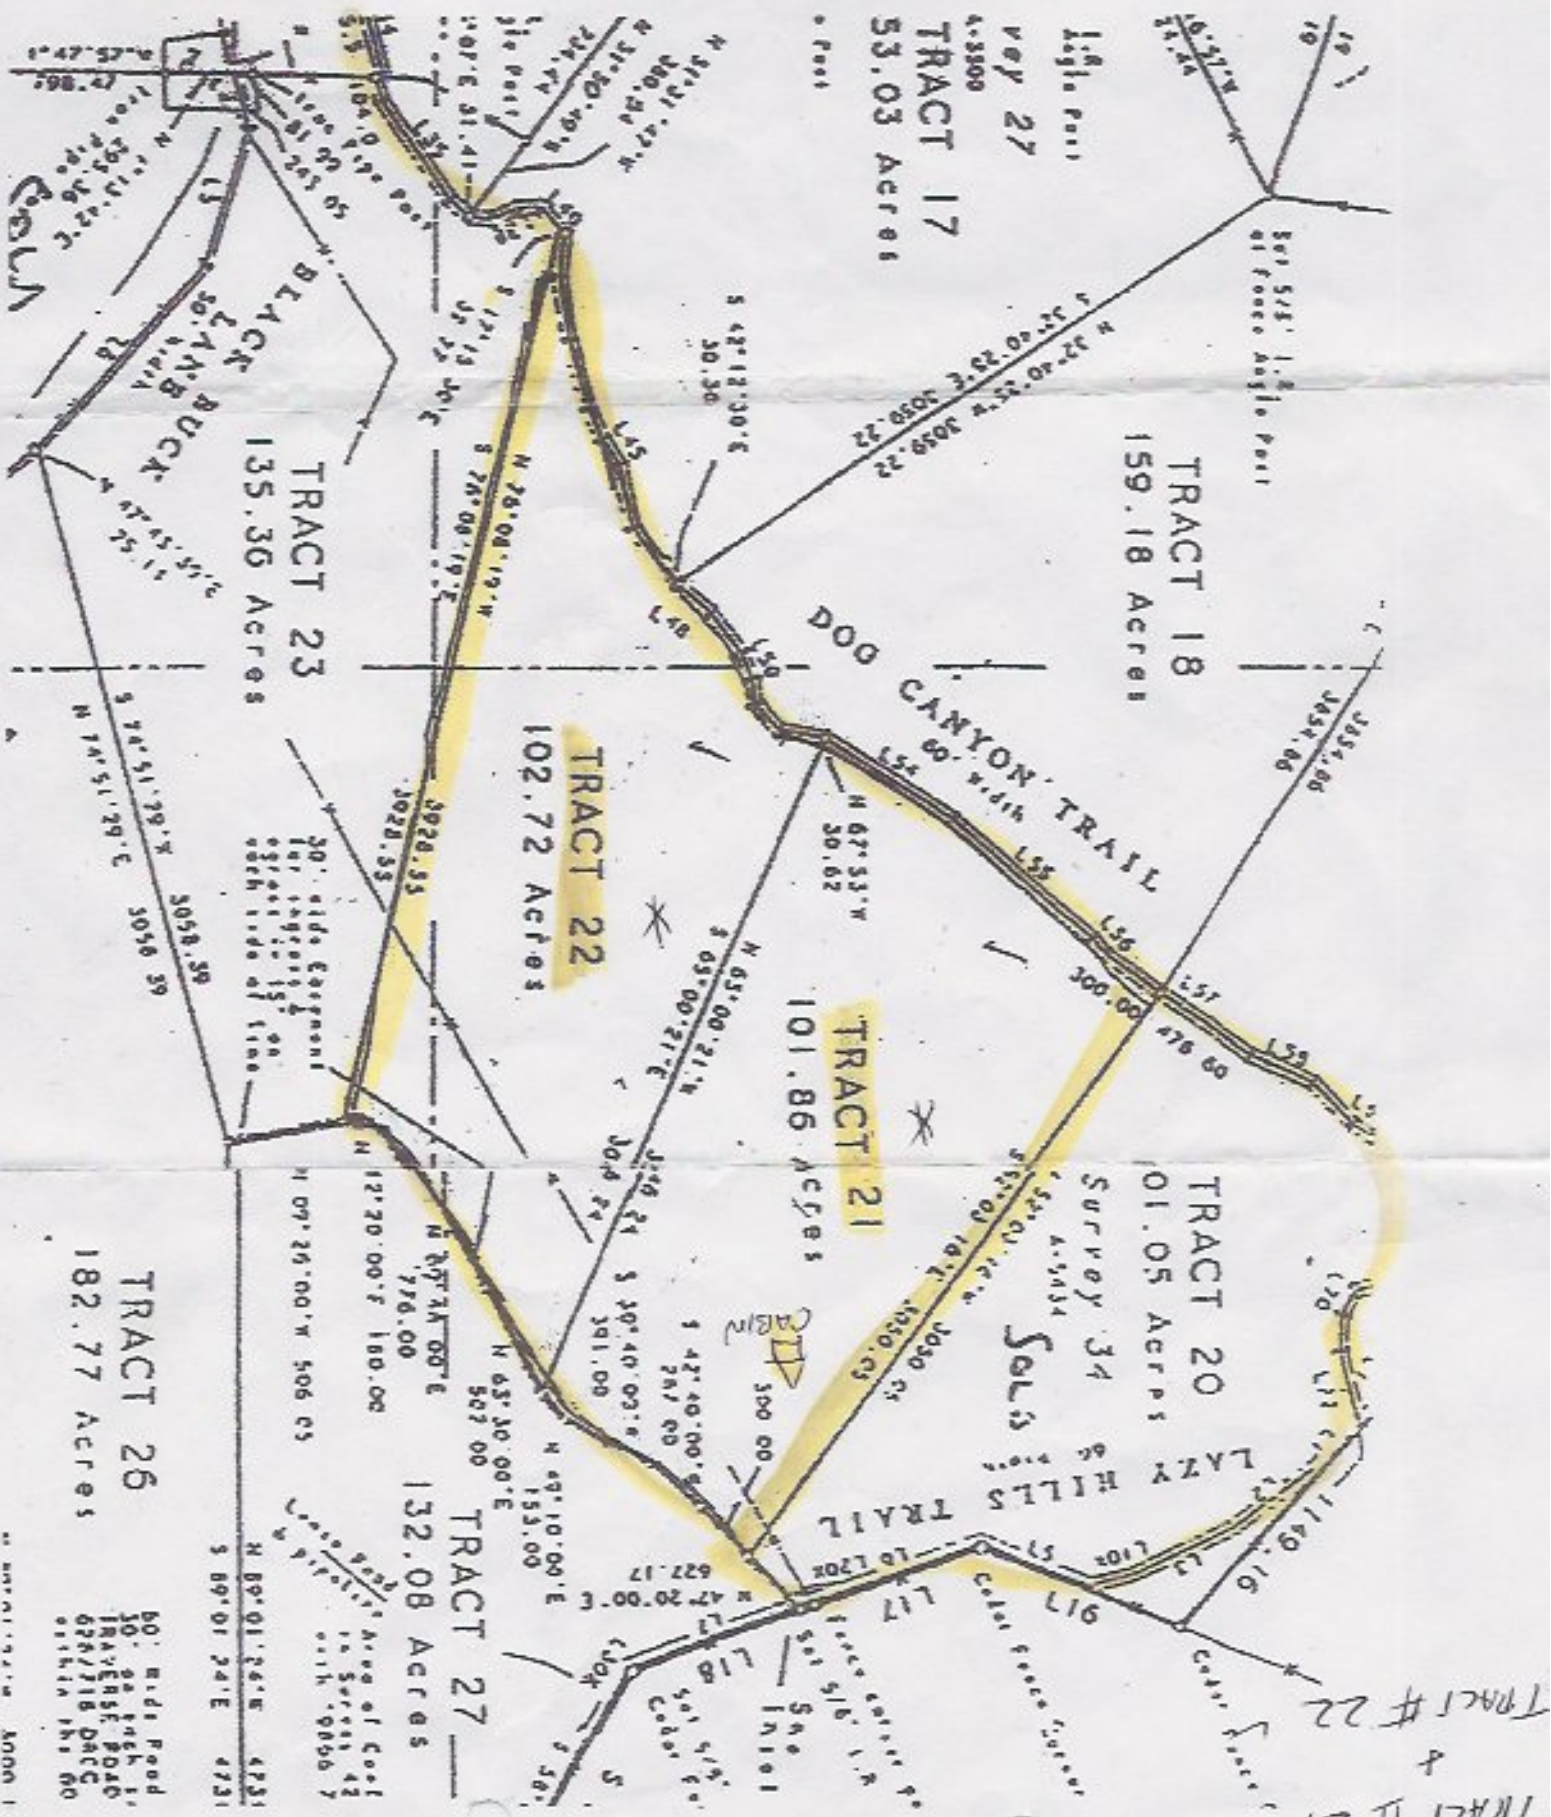

Handwritten: *Handwritten*

1.81/4 Pass
 4.3800
TRACT 17
 53.03 Acres

TRACT 18
 159.18 Acres

TRACT 22
 102.72 Acres

TRACT 21
 101.86 Acres

TRACT 20
 01.05 Acres

TRACT 23
 135.36 Acres

TRACT 26
 182.77 Acres

TRACT 27
 132.08 Acres

TRACT # 22
 +
 TRACT # 21

BLACK BUCK
 30.48 ACRES

DOG CANYON TRAIL

LAZY HILLS TRAIL

CABIN
 300.00

SOLD

30' wide easement
 for ingress & egress
 each side of line

Area of Coal
 in Survey 42
 with 9056.7

60' wide Road
 30' ga. track
 TRAVELER POLE
 624/216 DANC
 624/216 DANC

COGN

Area of Coal
 in Survey 42
 with 9056.7