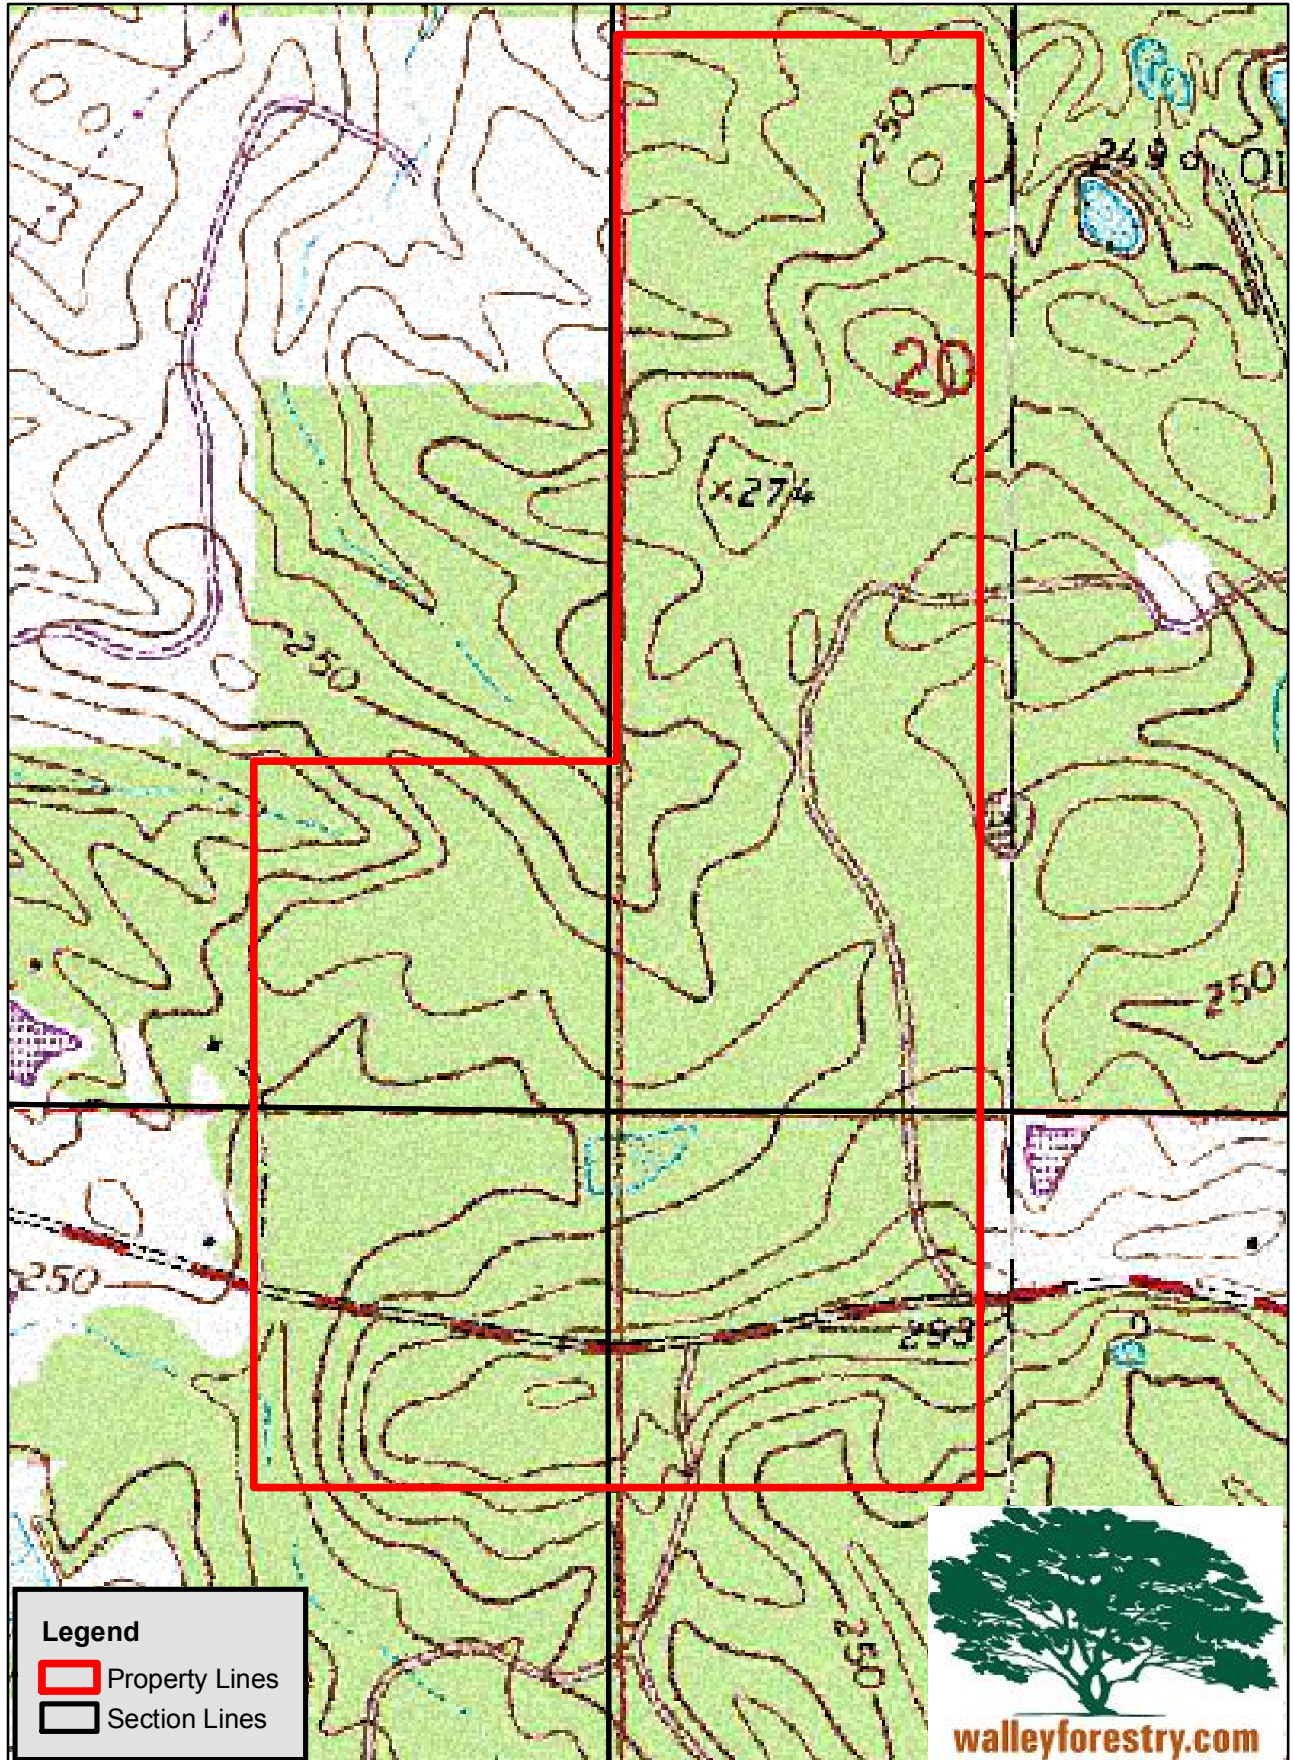

Clyde Odom Property

0 330 660 1,320 Feet

Sections 19, 20, 29 & 30 T6N, R11W, Jones Co.; MS