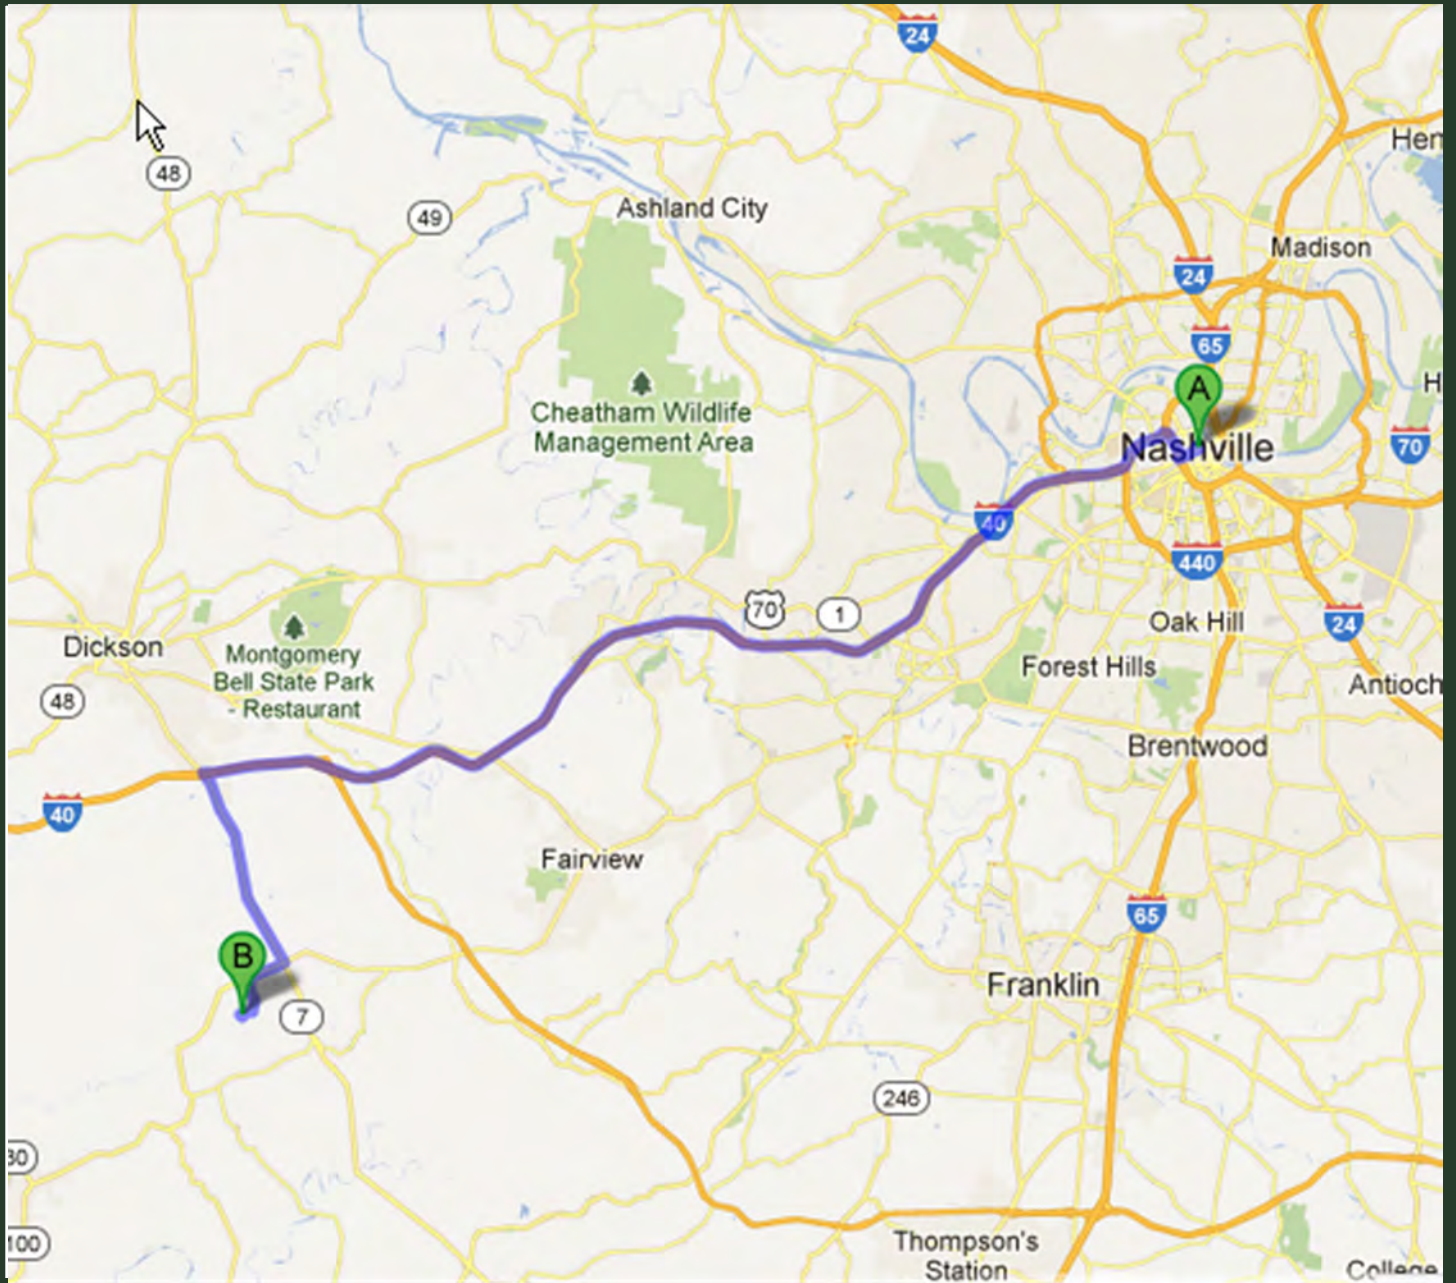

Cochran Road

Lyles, Tennessee

Locator's Map

Dan McEwen
Office 931.381.180 Cell 931.626.0241
Dan@mcewengroup.com
www.mcewengroup.com

McEWEN
GROUP, LLC
*Your Local Tennessee
Real Estate Experts*