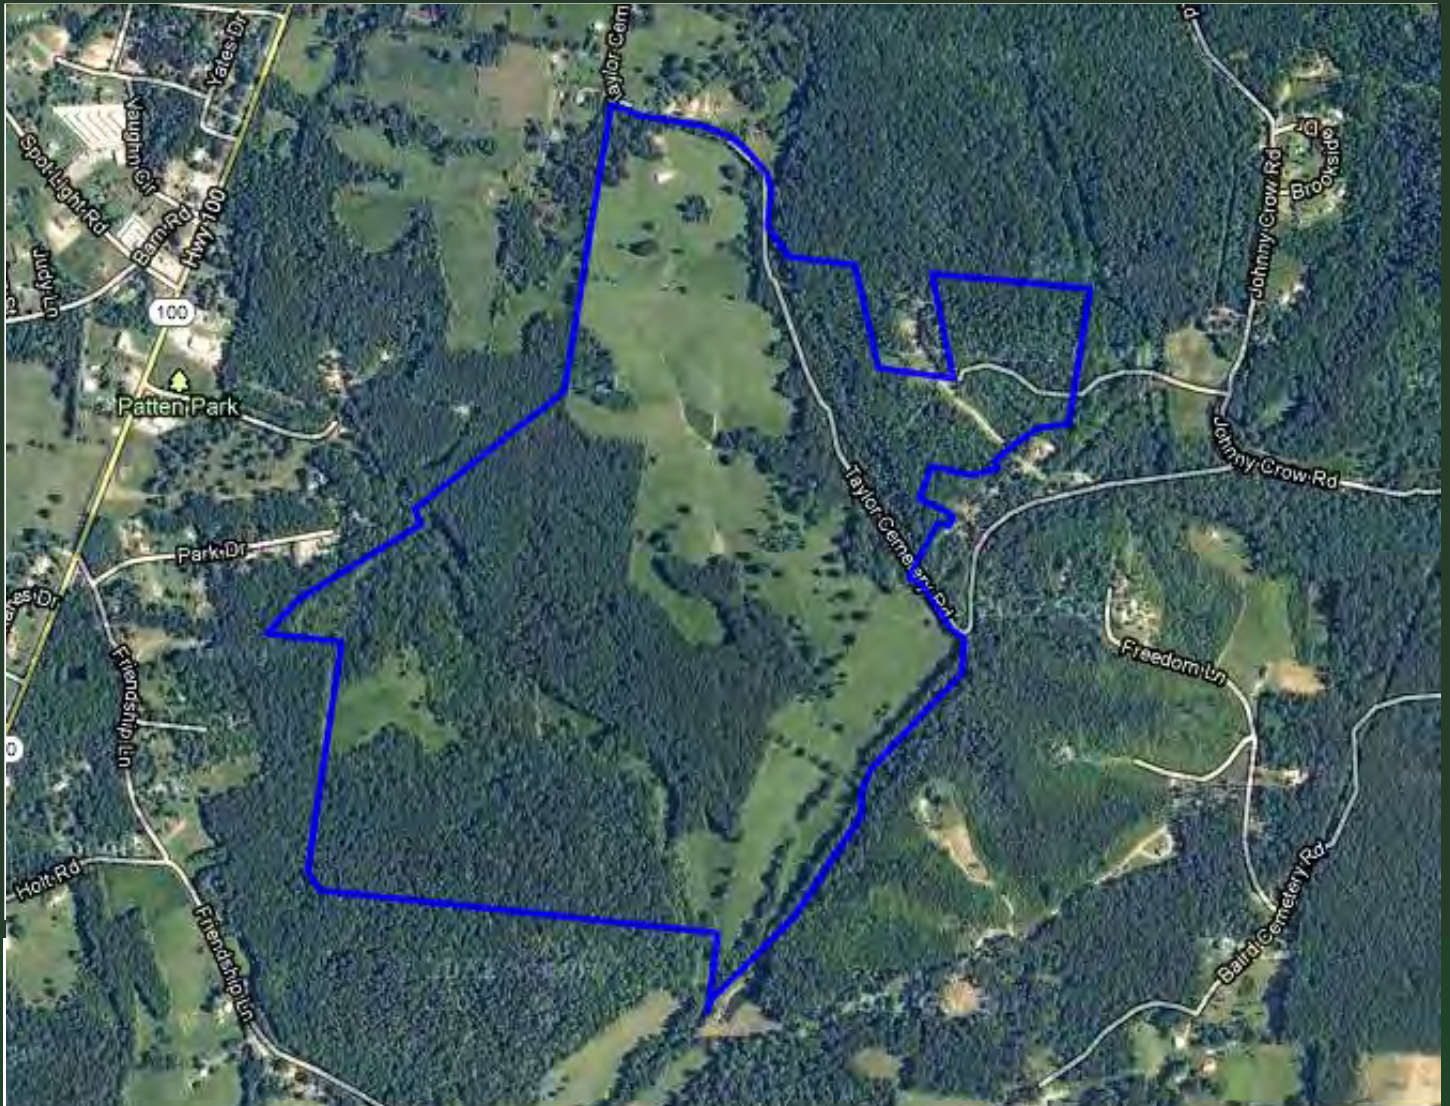

Cochran Road

Lyles, Tennessee

Aerial Map

[Click to View Interactive Map](#)

Dan McEwen
Office 931.381.180 Cell 931.626.0241
Dan@mcewengroup.com
www.mcewengroup.com

McEWEN
GROUP, LLC
*Your Local Tennessee
Real Estate Experts*