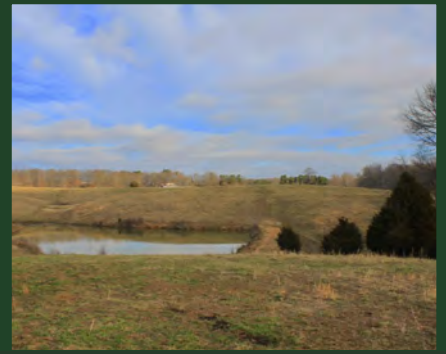

Cochran Road

Lyles, Tennessee

Nice creek, rolling land, 200 acres of timber, and 100 acres of pasture.

Price $899,900

Dan McEwen

Office 931.381.180 Cell 931.626.0241

Dan@mcewengroup.com

www.mcewengroup.com

McEWEN
GROUP, LLC
*Your Local Tennessee
Real Estate Experts*