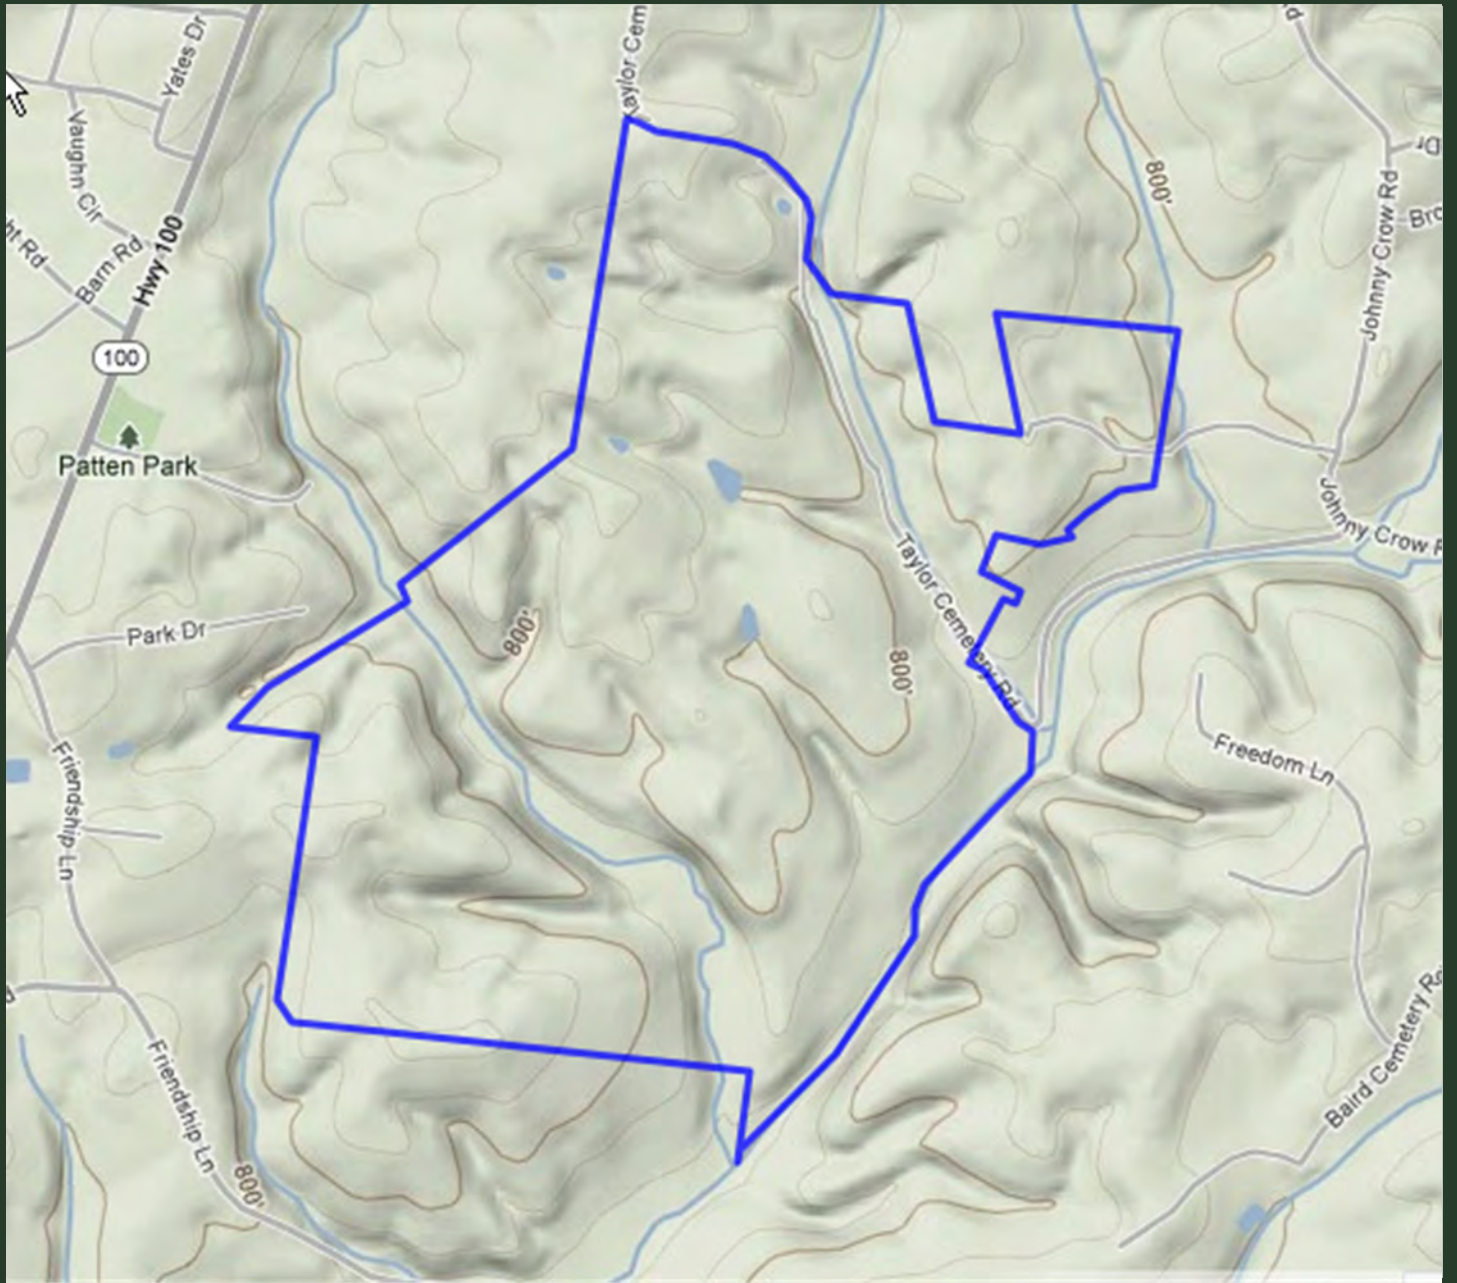

Cochran Road

Lyles, Tennessee

Terrain Map

Dan McEwen
Office 931.381.180 Cell 931.626.0241
Dan@mcewengroup.com
www.mcewengroup.com

McEWEN
GROUP, LLC
*Your Local Tennessee
Real Estate Experts*