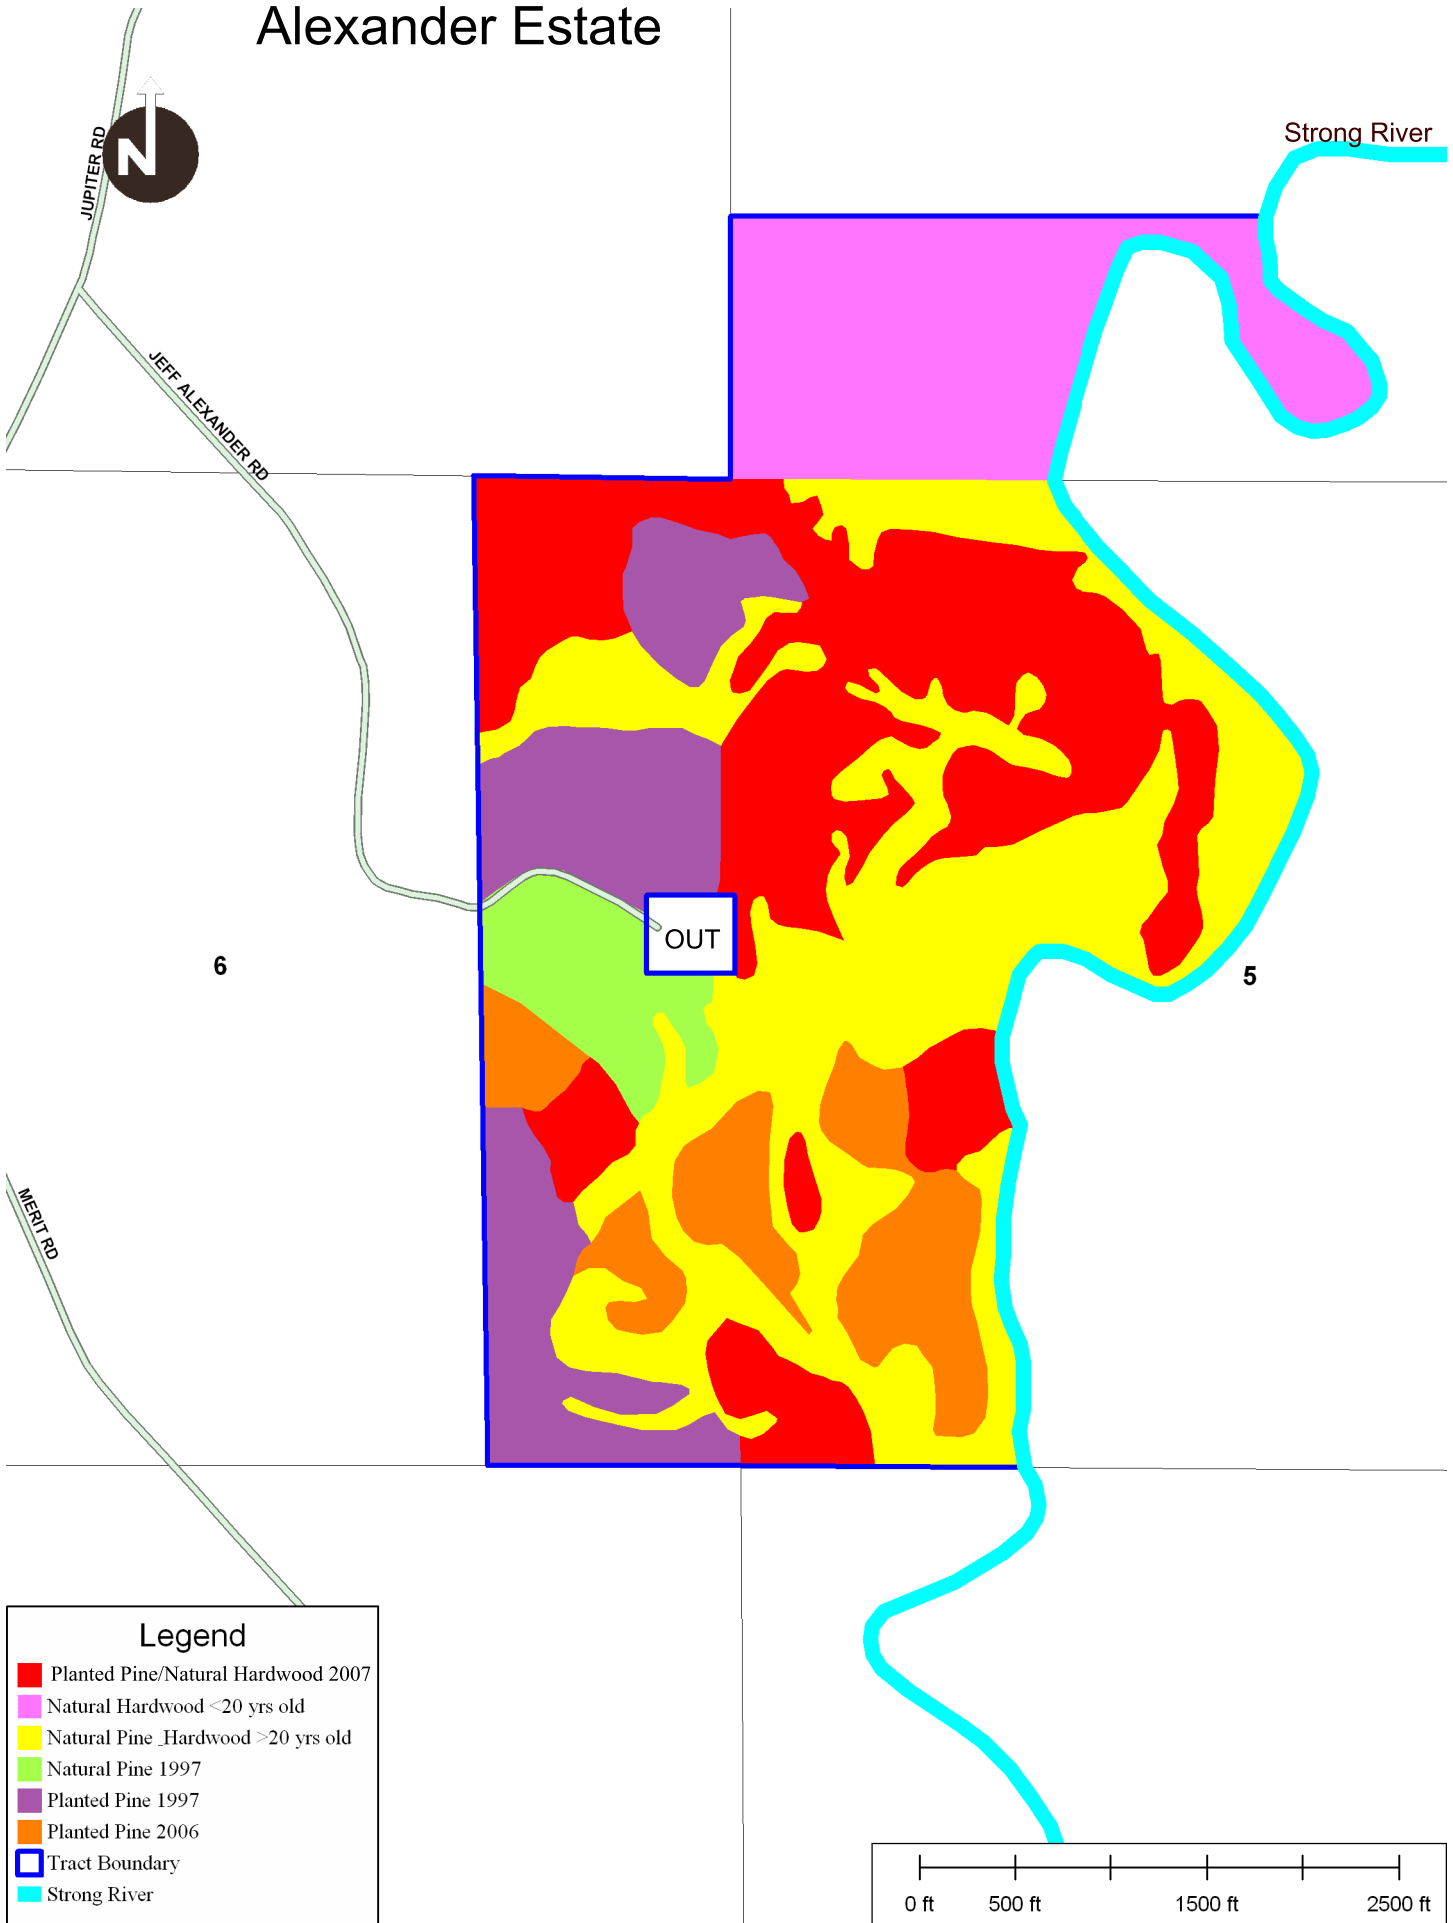

**HAIRSTON**

**FORESTRY  
CONSULTANTS**

**467 acres of recreational timberland for sale  
on the beautiful Strong River  
Located near Mendenhall, MS**

**\$1,167,500**  
(\$2,500/ac)

- over 2 miles of frontage on the Strong River
- approximately 2 miles downstream of D'Lo Water
- great timber growing site
- endless recreational possibilities

## Location Map

# Alexander Estate

Ages of timber stands are estimates based on historical aerial photos