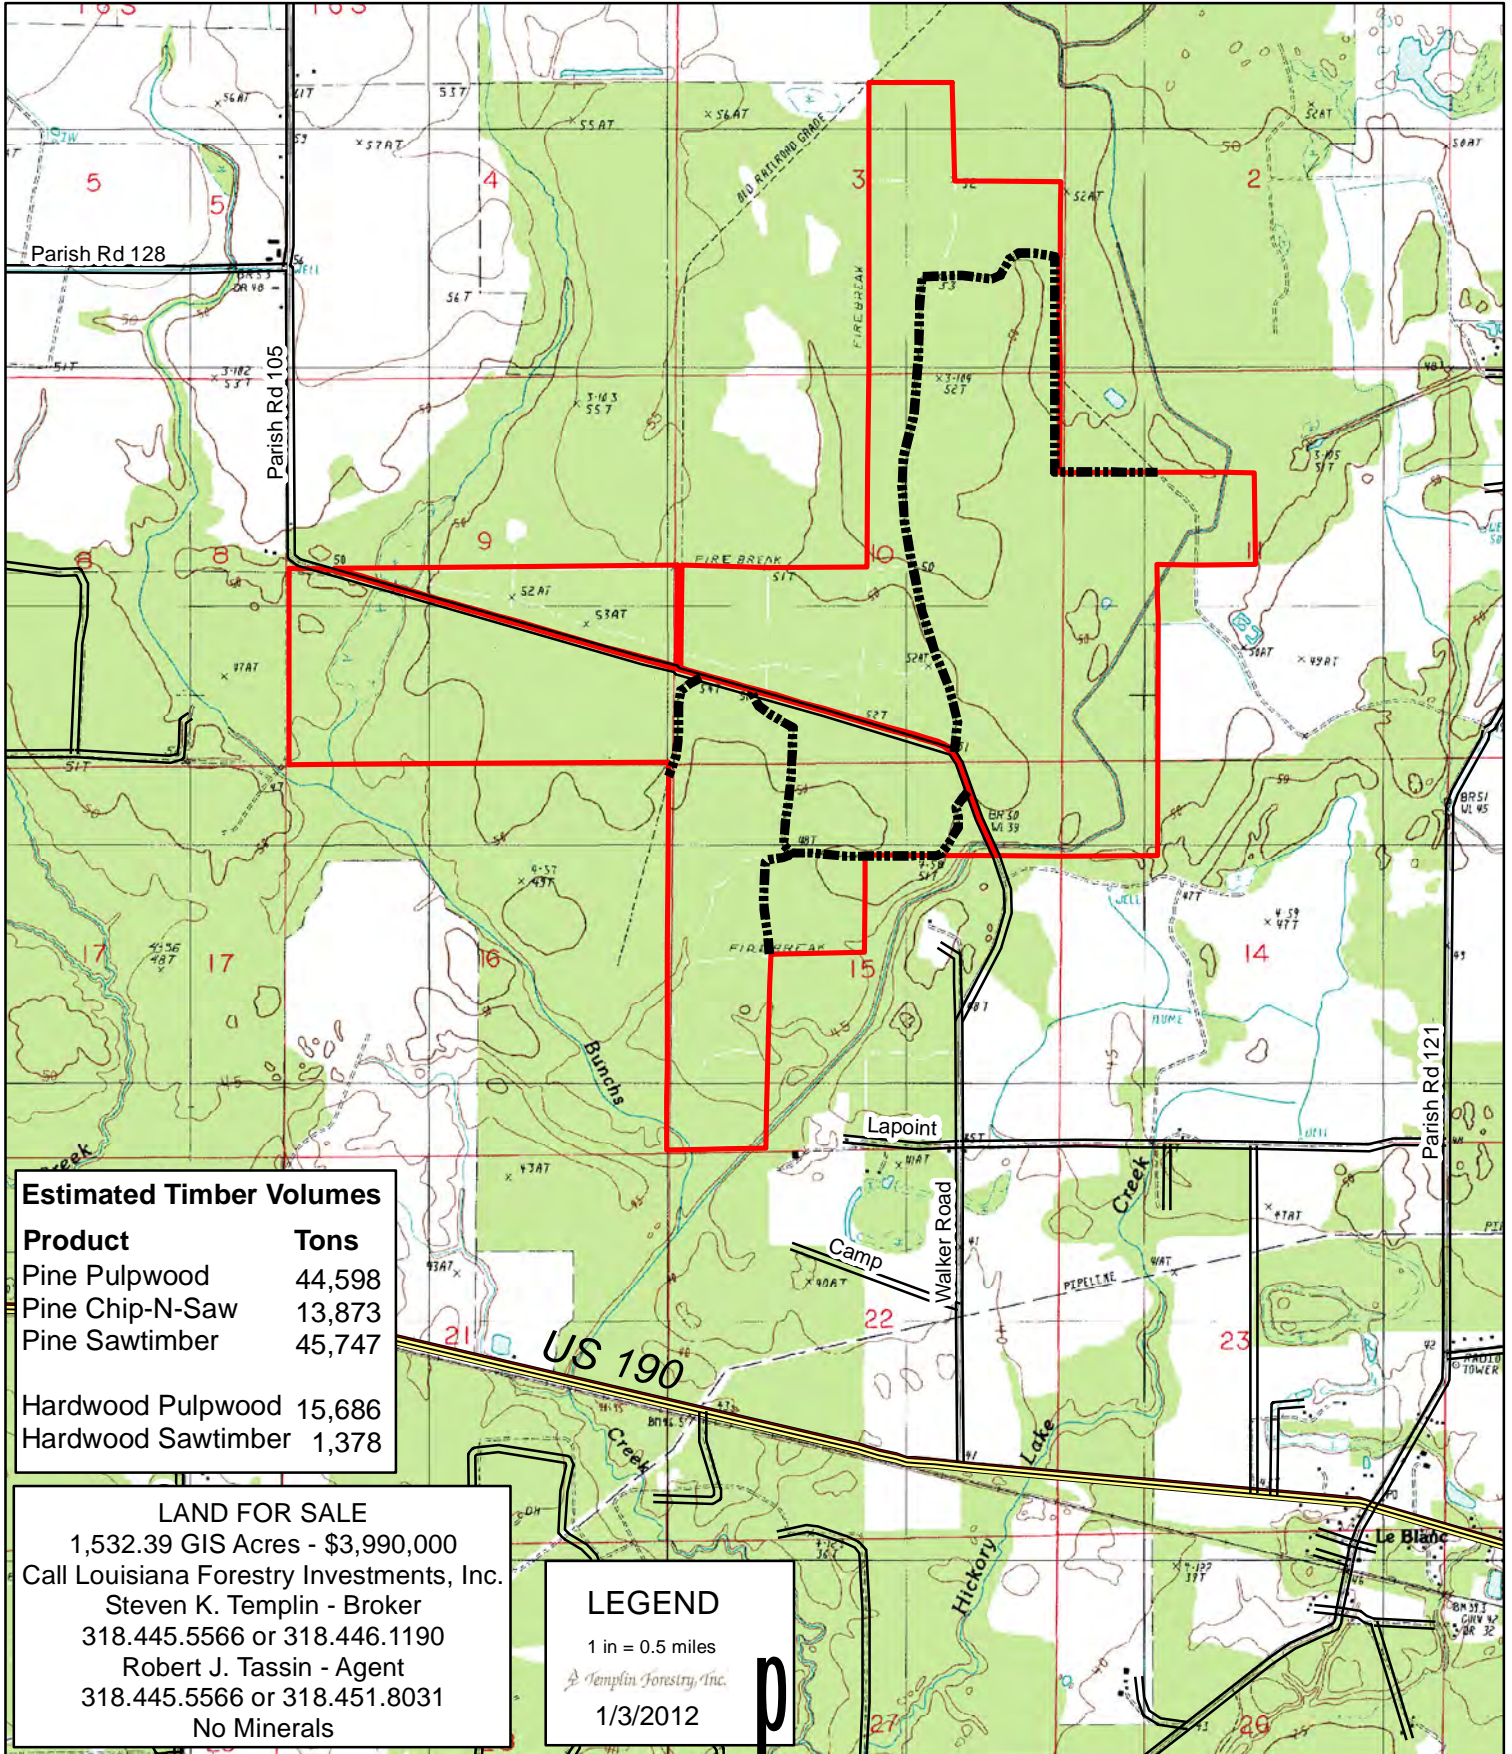

Timberland For Sale

Tract 6957

1,532.39 GIS Acres in Sections 3, 9, 10, 11, 14, and 15, T6S, R6W,
Allen Parish, Louisiana.

Estimated Timber Volumes

Product	Tons
Pine Pulpwood	44,598
Pine Chip-N-Saw	13,873
Pine Sawtimber	45,747
Hardwood Pulpwood	15,686
Hardwood Sawtimber	1,378

LEGEND
 1 in = 0.5 miles
 © Templin Forestry, Inc.
 1/3/2012