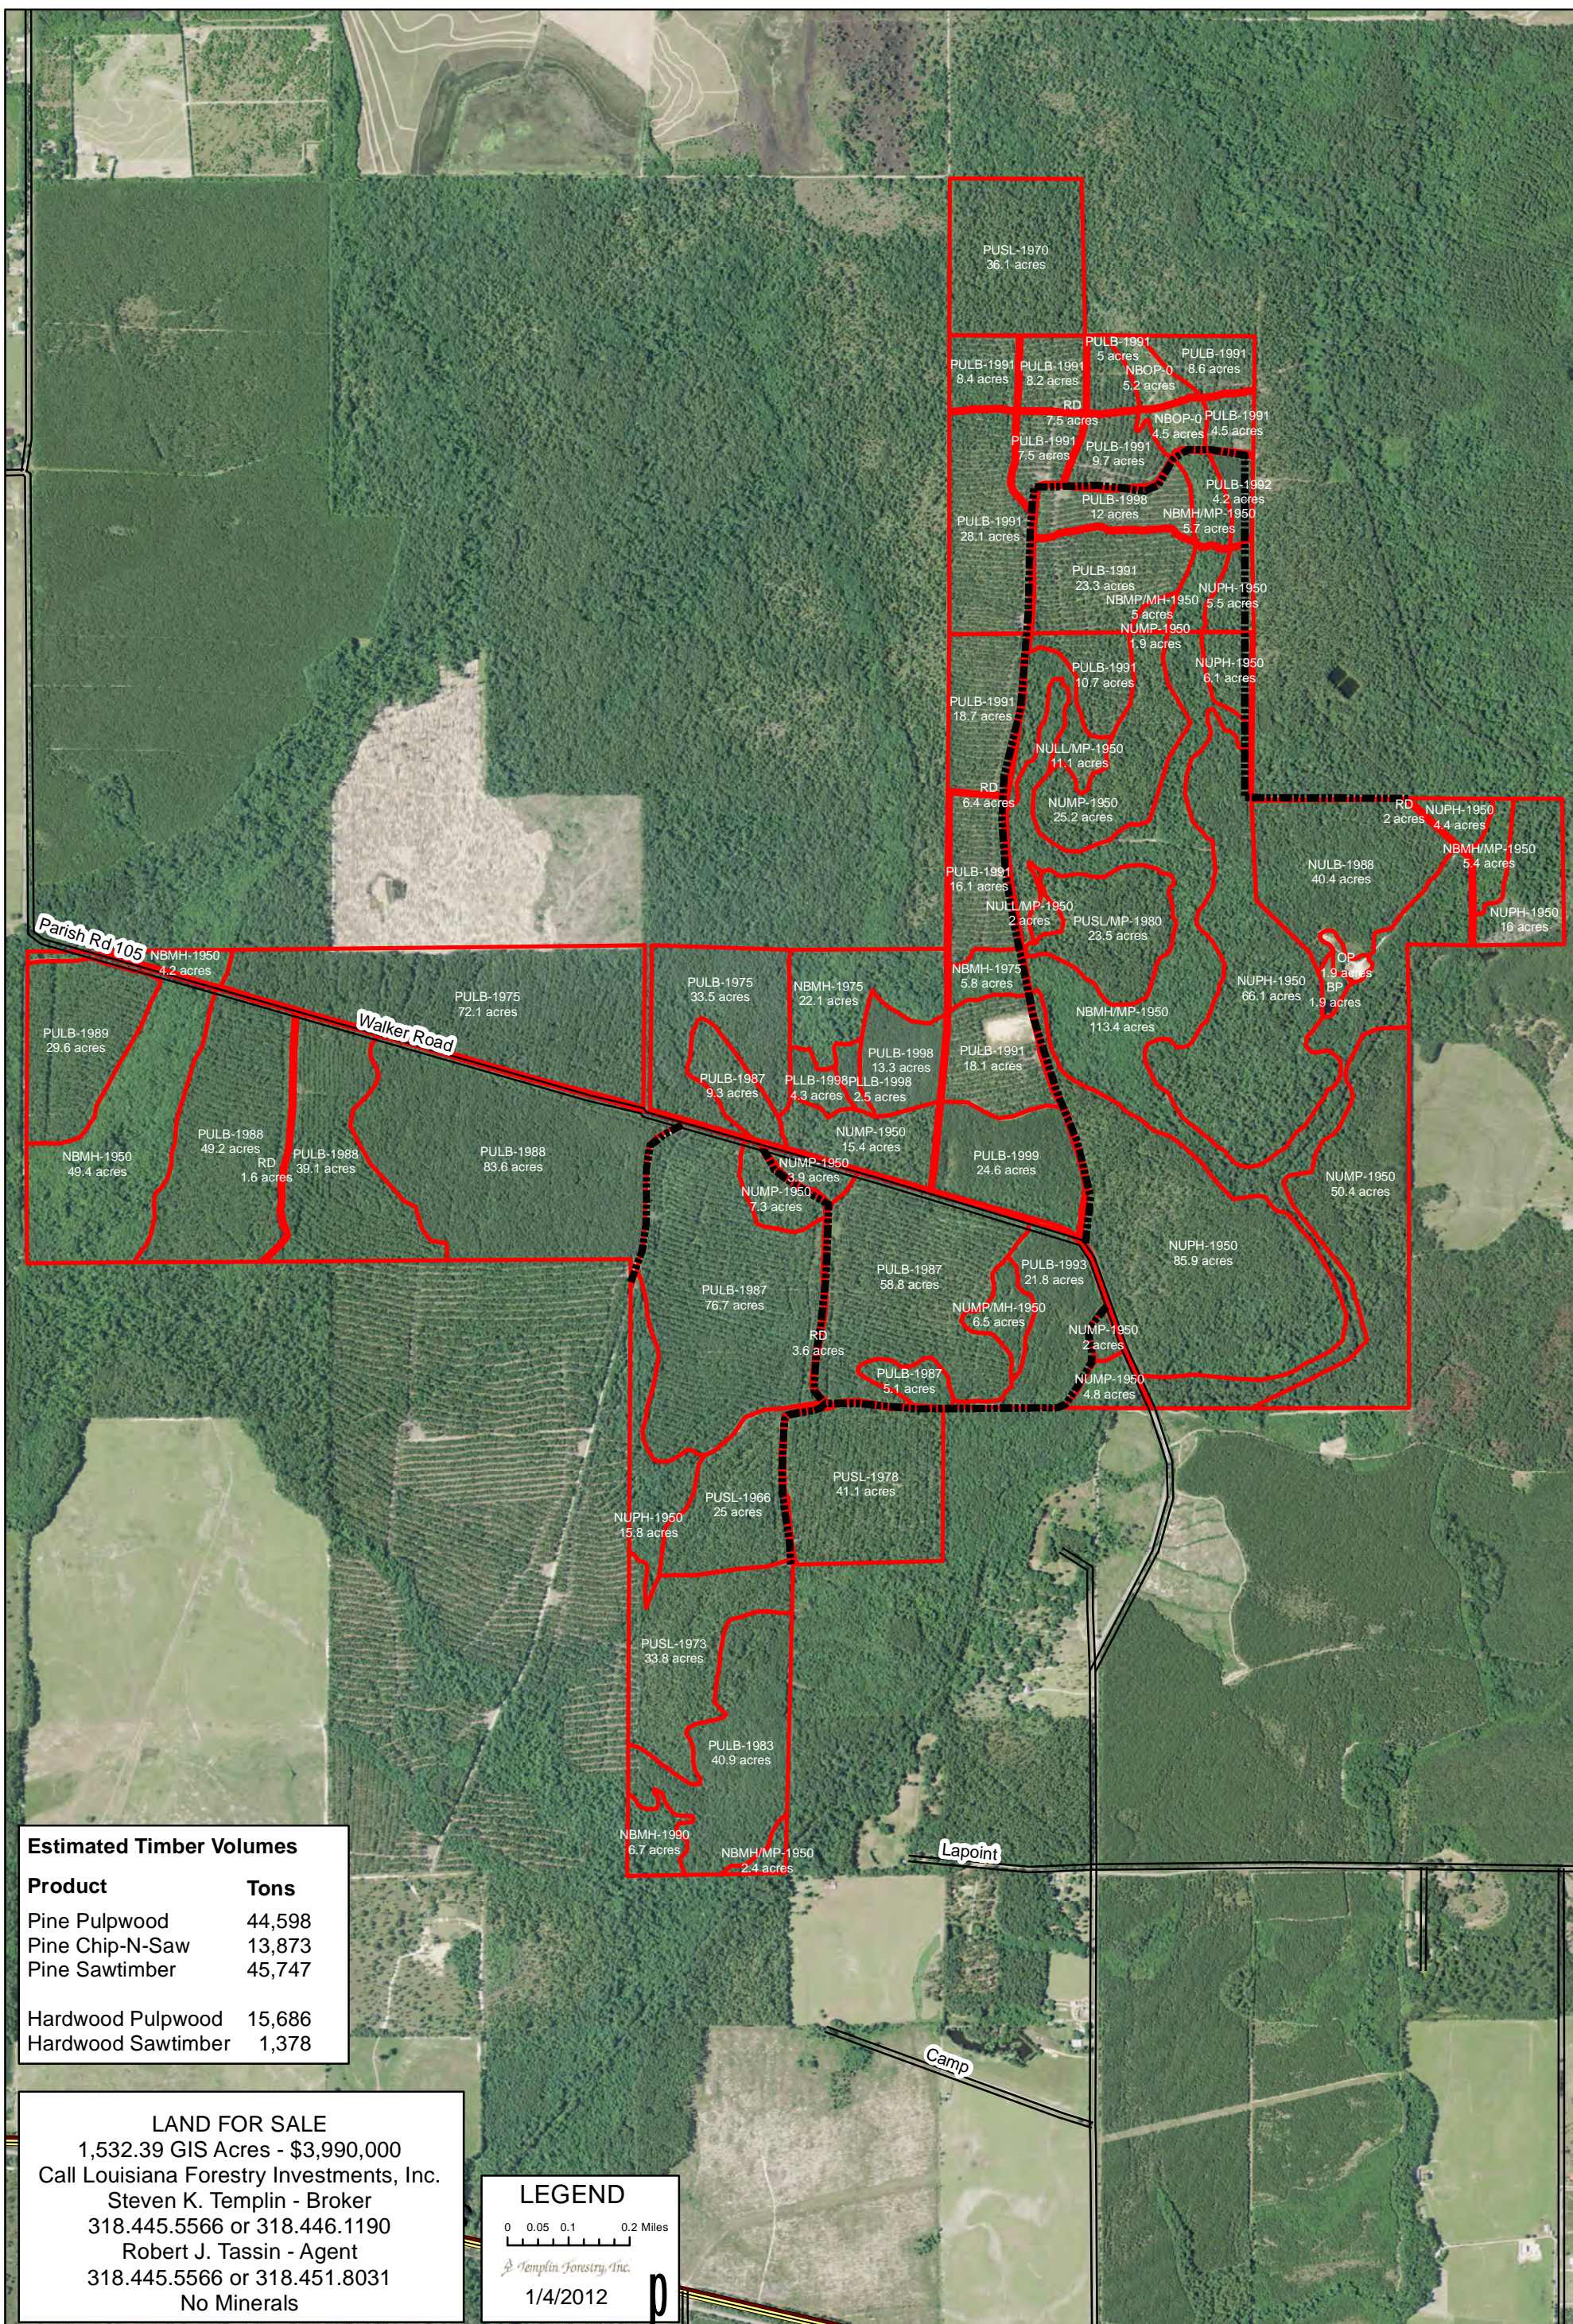

Timberland For Sale

Tract 6957

1,532.39 GIS Acres in Sections 3, 9, 10, 11, 14, and 15, T6S, R6W,
Allen Parish, Louisiana.

Estimated Timber Volumes

Product	Tons
Pine Pulpwood	44,598
Pine Chip-N-Saw	13,873
Pine Sawtimber	45,747
Hardwood Pulpwood	15,686
Hardwood Sawtimber	1,378

LEGEND

0 0.05 0.1 0.2 Miles

Louisiana Forestry Investments, Inc.

1/4/2012