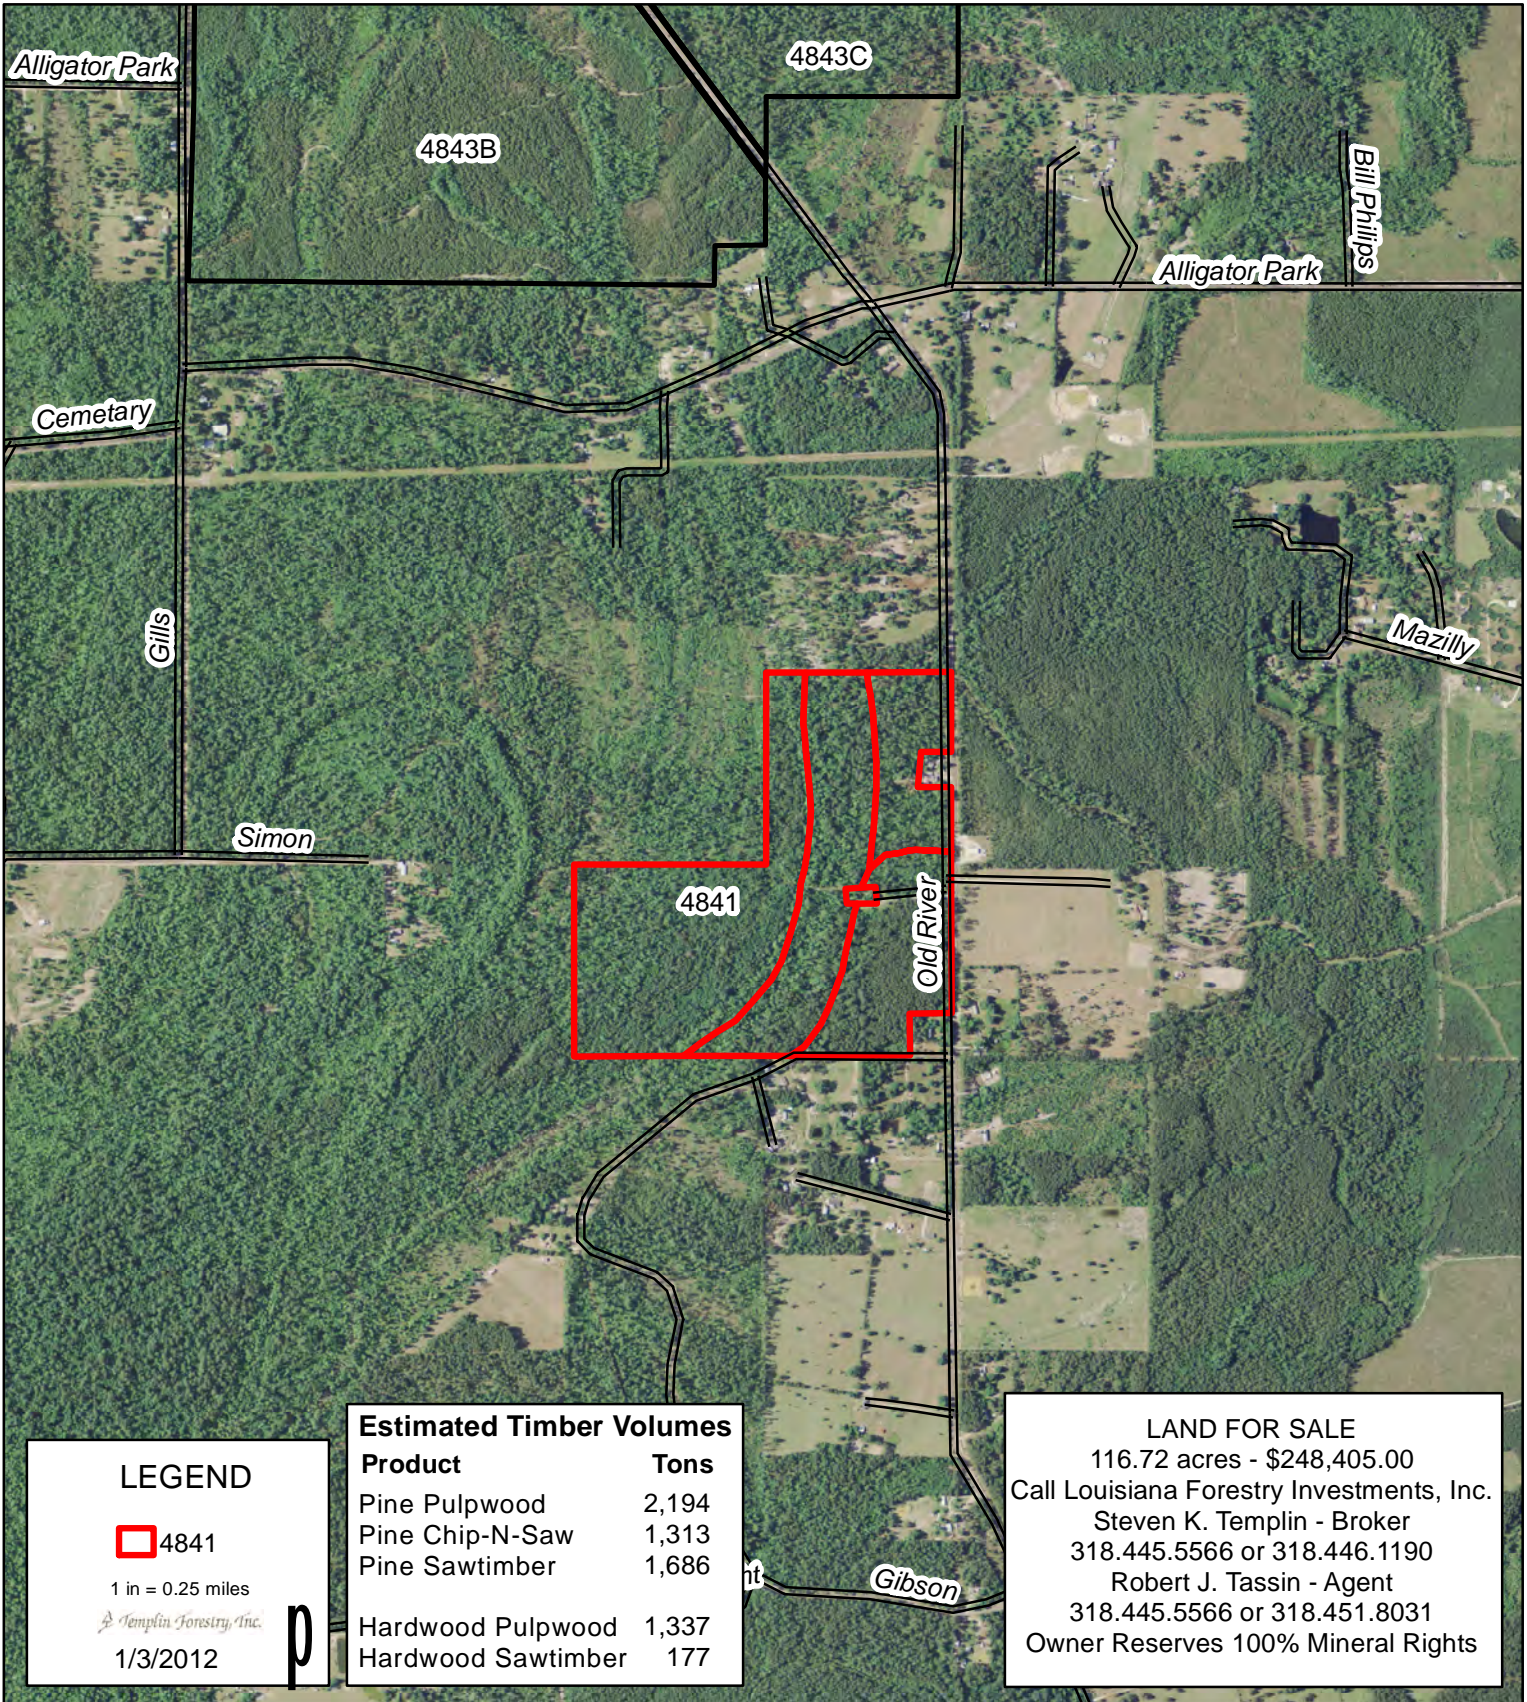

## Tract 4841

116.72 acres, more or less, being the S/2 of the SE/4, less 2.0 acres in the southeast corner and less 0.52 acres in the SE/4 of the SE/4; the NE/4 of the SE/4, less 1.28 acres in the eastern portion; Section 21, T8S, R13W, Calcasieu Parish, LA.

**LEGEND**

4841

1 in = 0.25 miles

*Templin Forestry, Inc.*

1/3/2012

Estimated Timber Volumes	
Product	Tons
Pine Pulpwood	2,194
Pine Chip-N-Saw	1,313
Pine Sawtimber	1,686
Hardwood Pulpwood	1,337
Hardwood Sawtimber	177