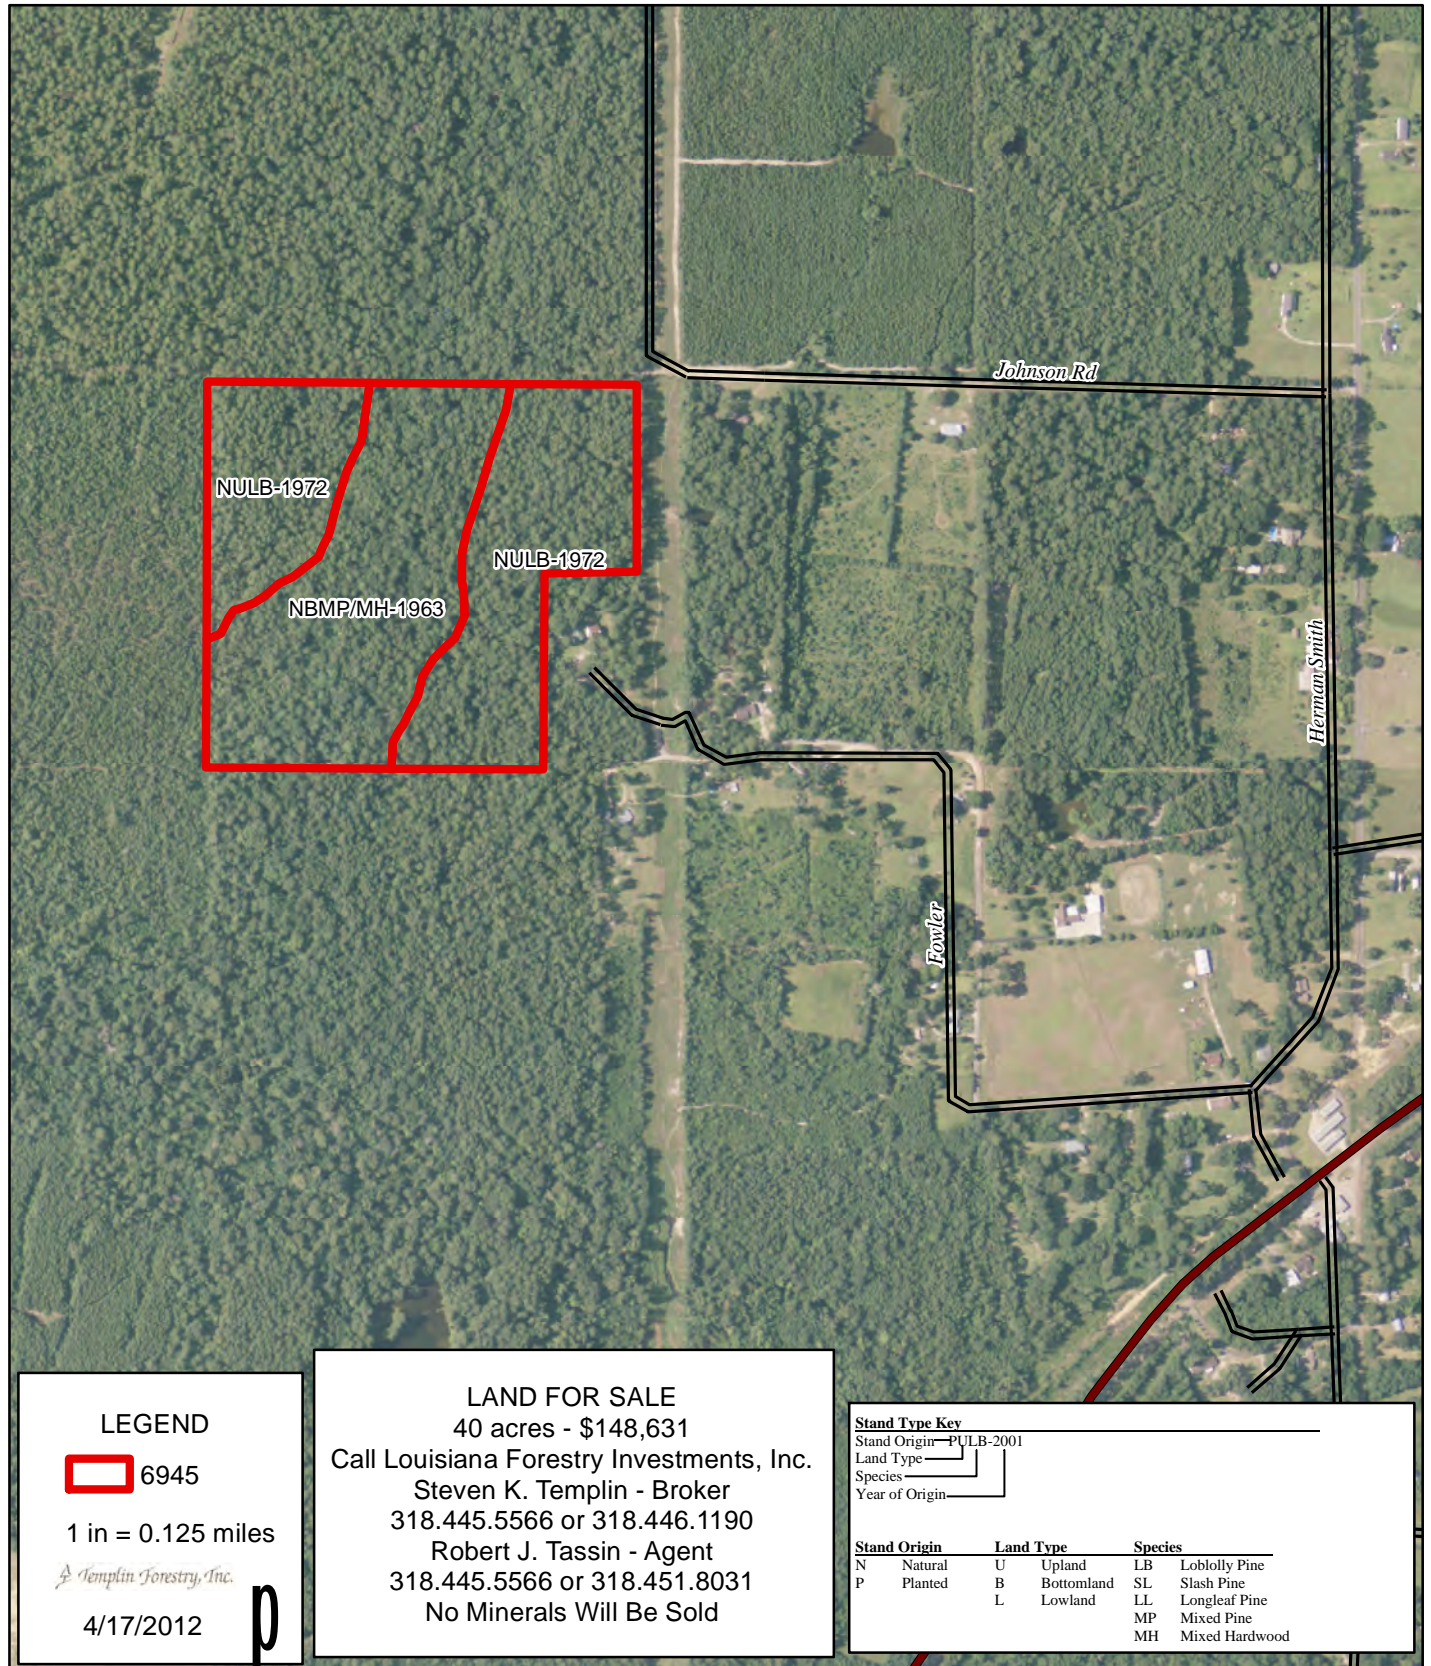

Timberland For Sale

Tract 6945

40 acres, more or less, being a part of the NE/4 of the SE/4, Section 26,
and a part of the W/2 of the NW/4 of the SW/4,
Section 25, T2S, R9W, Beauregard Parish, Louisiana.

Stand Type Key

Stand Origin—PULB-2001

Land Type

Species

Year of Origin

Stand Origin	Land Type	Species
N Natural	U Upland	LB Loblolly Pine
P Planted	B Bottomland	SL Slash Pine
	L Lowland	LL Longleaf Pine
		MP Mixed Pine
		MH Mixed Hardwood