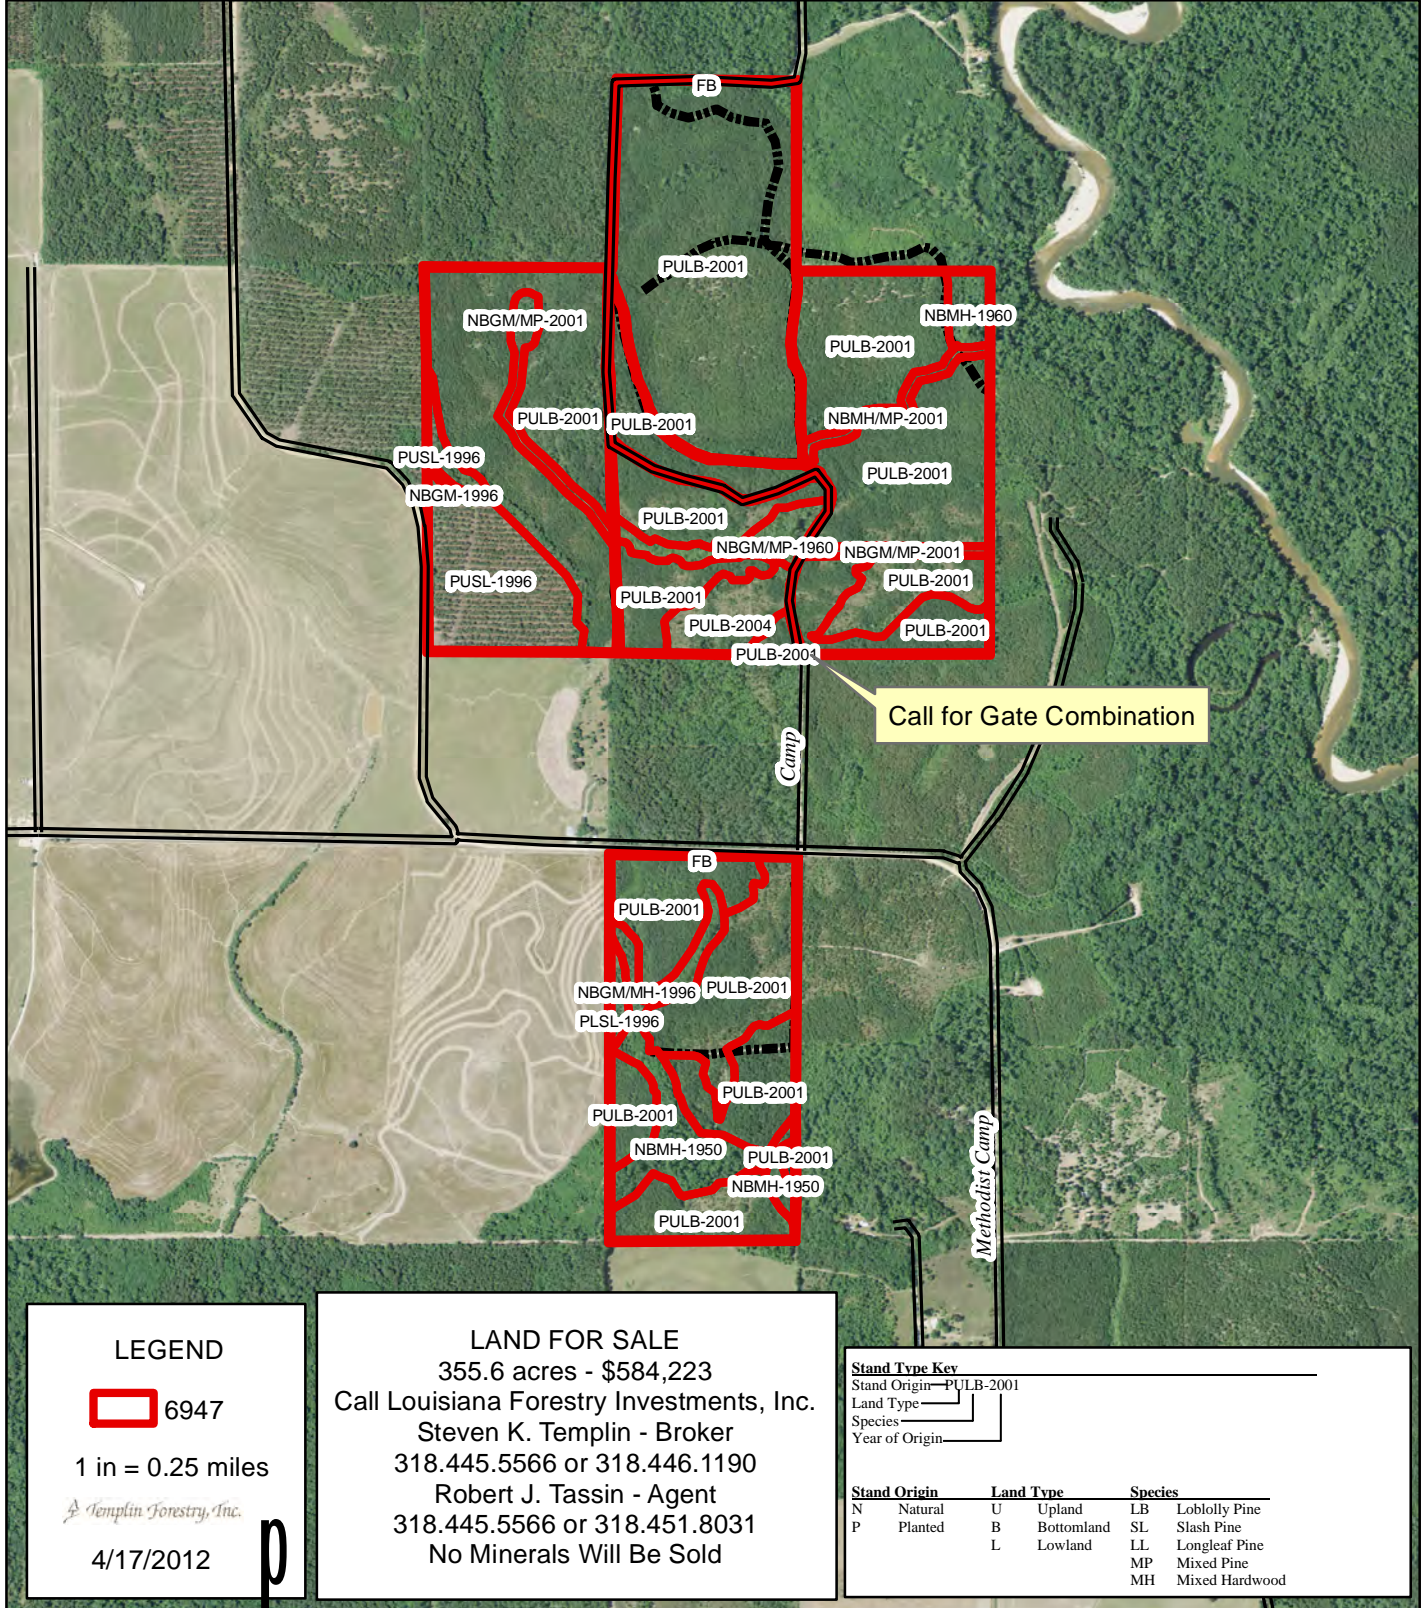

Timberland For Sale

Tract 6947

355.6 acres, more or less, being the SW/4 of the SW/4, Section 25; the S/2 of the SE/4 and the NE/4 of the SE/4, Section 26; the N/2 of the NE/4 and the E/2 of the SE/4, Section 35; and the NW/4 of the NW/4, Section 36; T5S, R6W, Allen Parish, Louisiana.

Stand Type Key

Stand Origin — PULB-2001
 Land Type —
 Species —
 Year of Origin —

Stand Origin	Land Type	Species
N	U	LB
P	B	SL
	L	LL
		MP
		MH

U Upland
 B Bottomland
 L Lowland
 LB Loblolly Pine
 SL Slash Pine
 LL Longleaf Pine
 MP Mixed Pine
 MH Mixed Hardwood