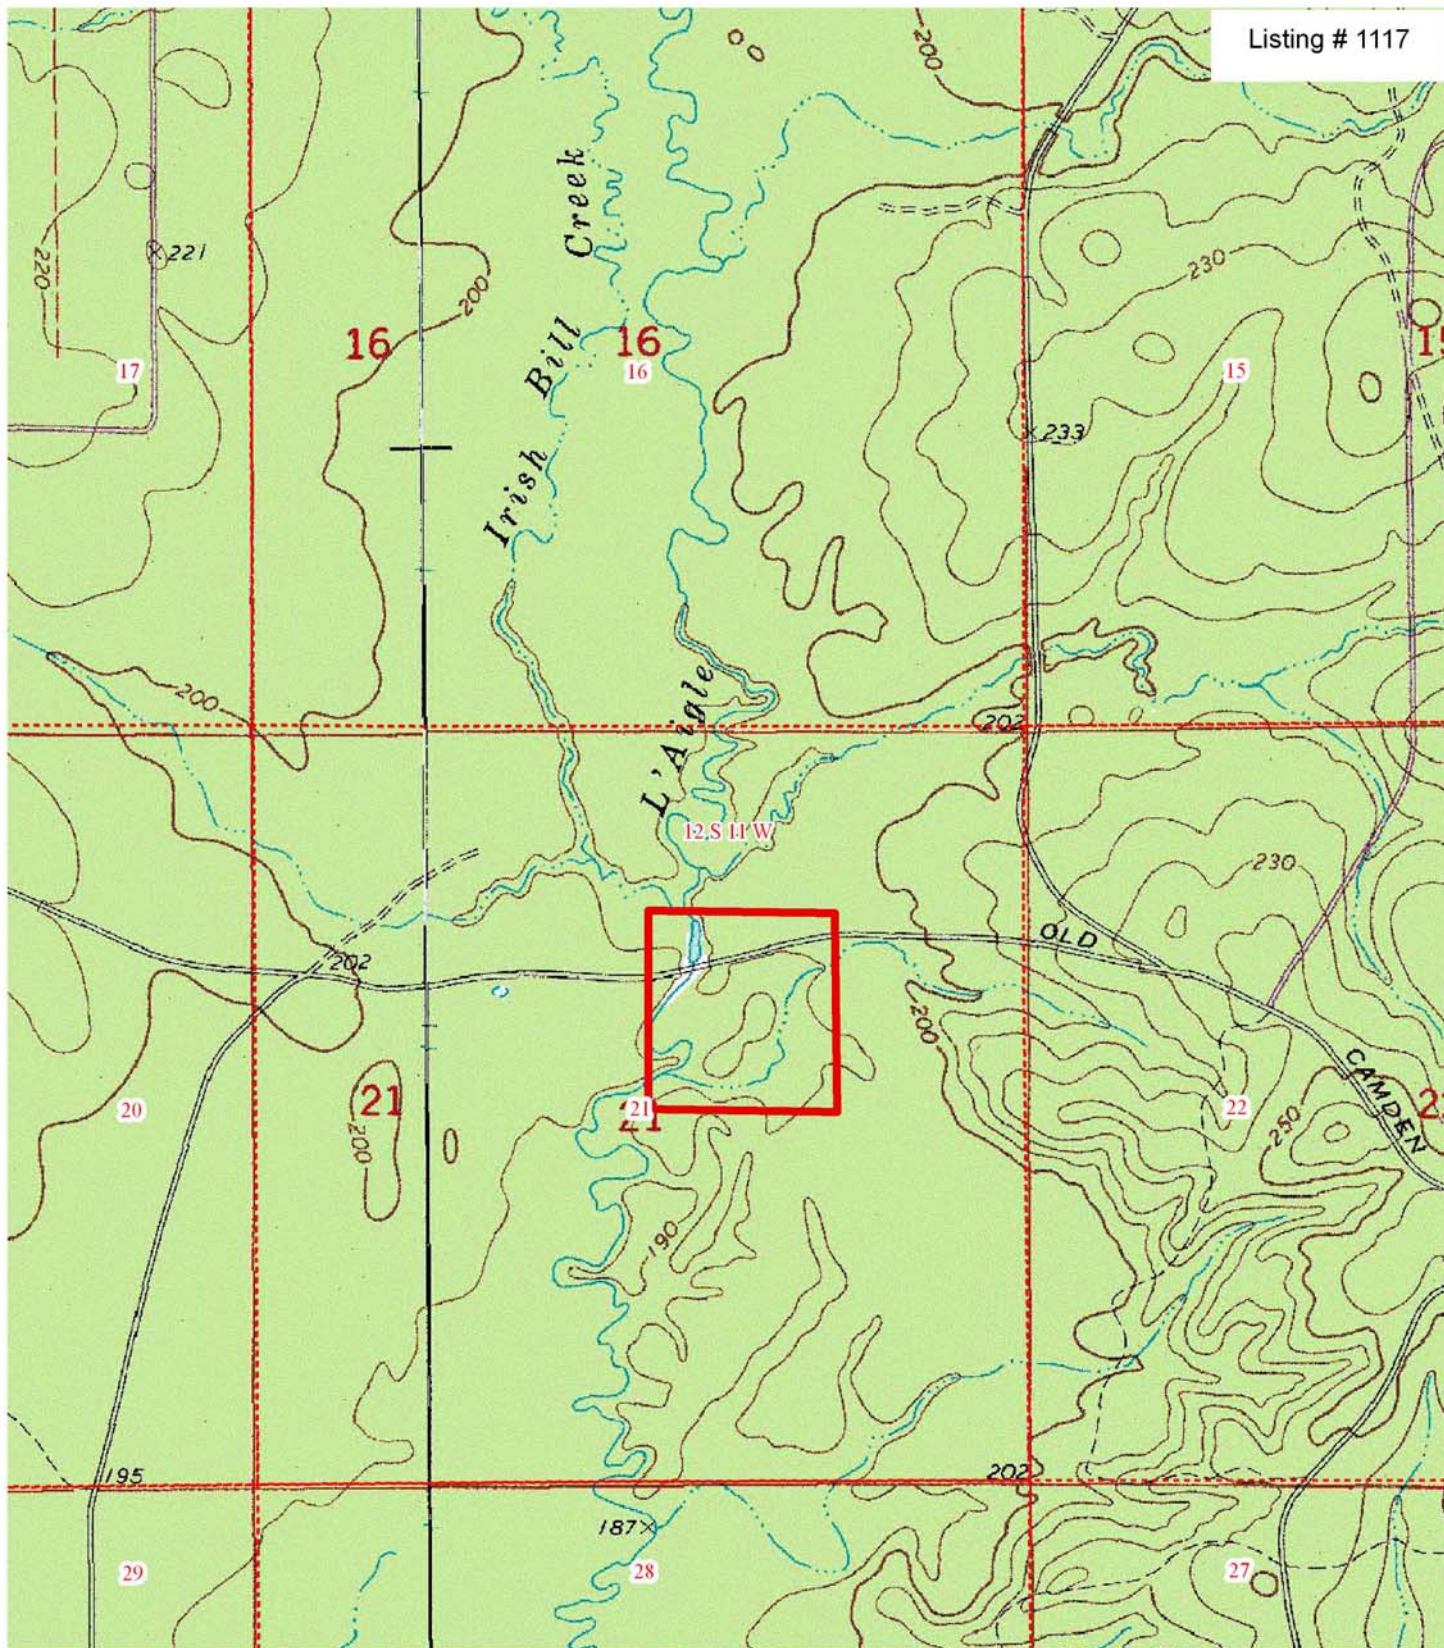

Camden Road Tract
40 Acres, more or less
Bradley County, Arkansas

Listing # 1117

Created By: SWD
Sept. 9, 2010