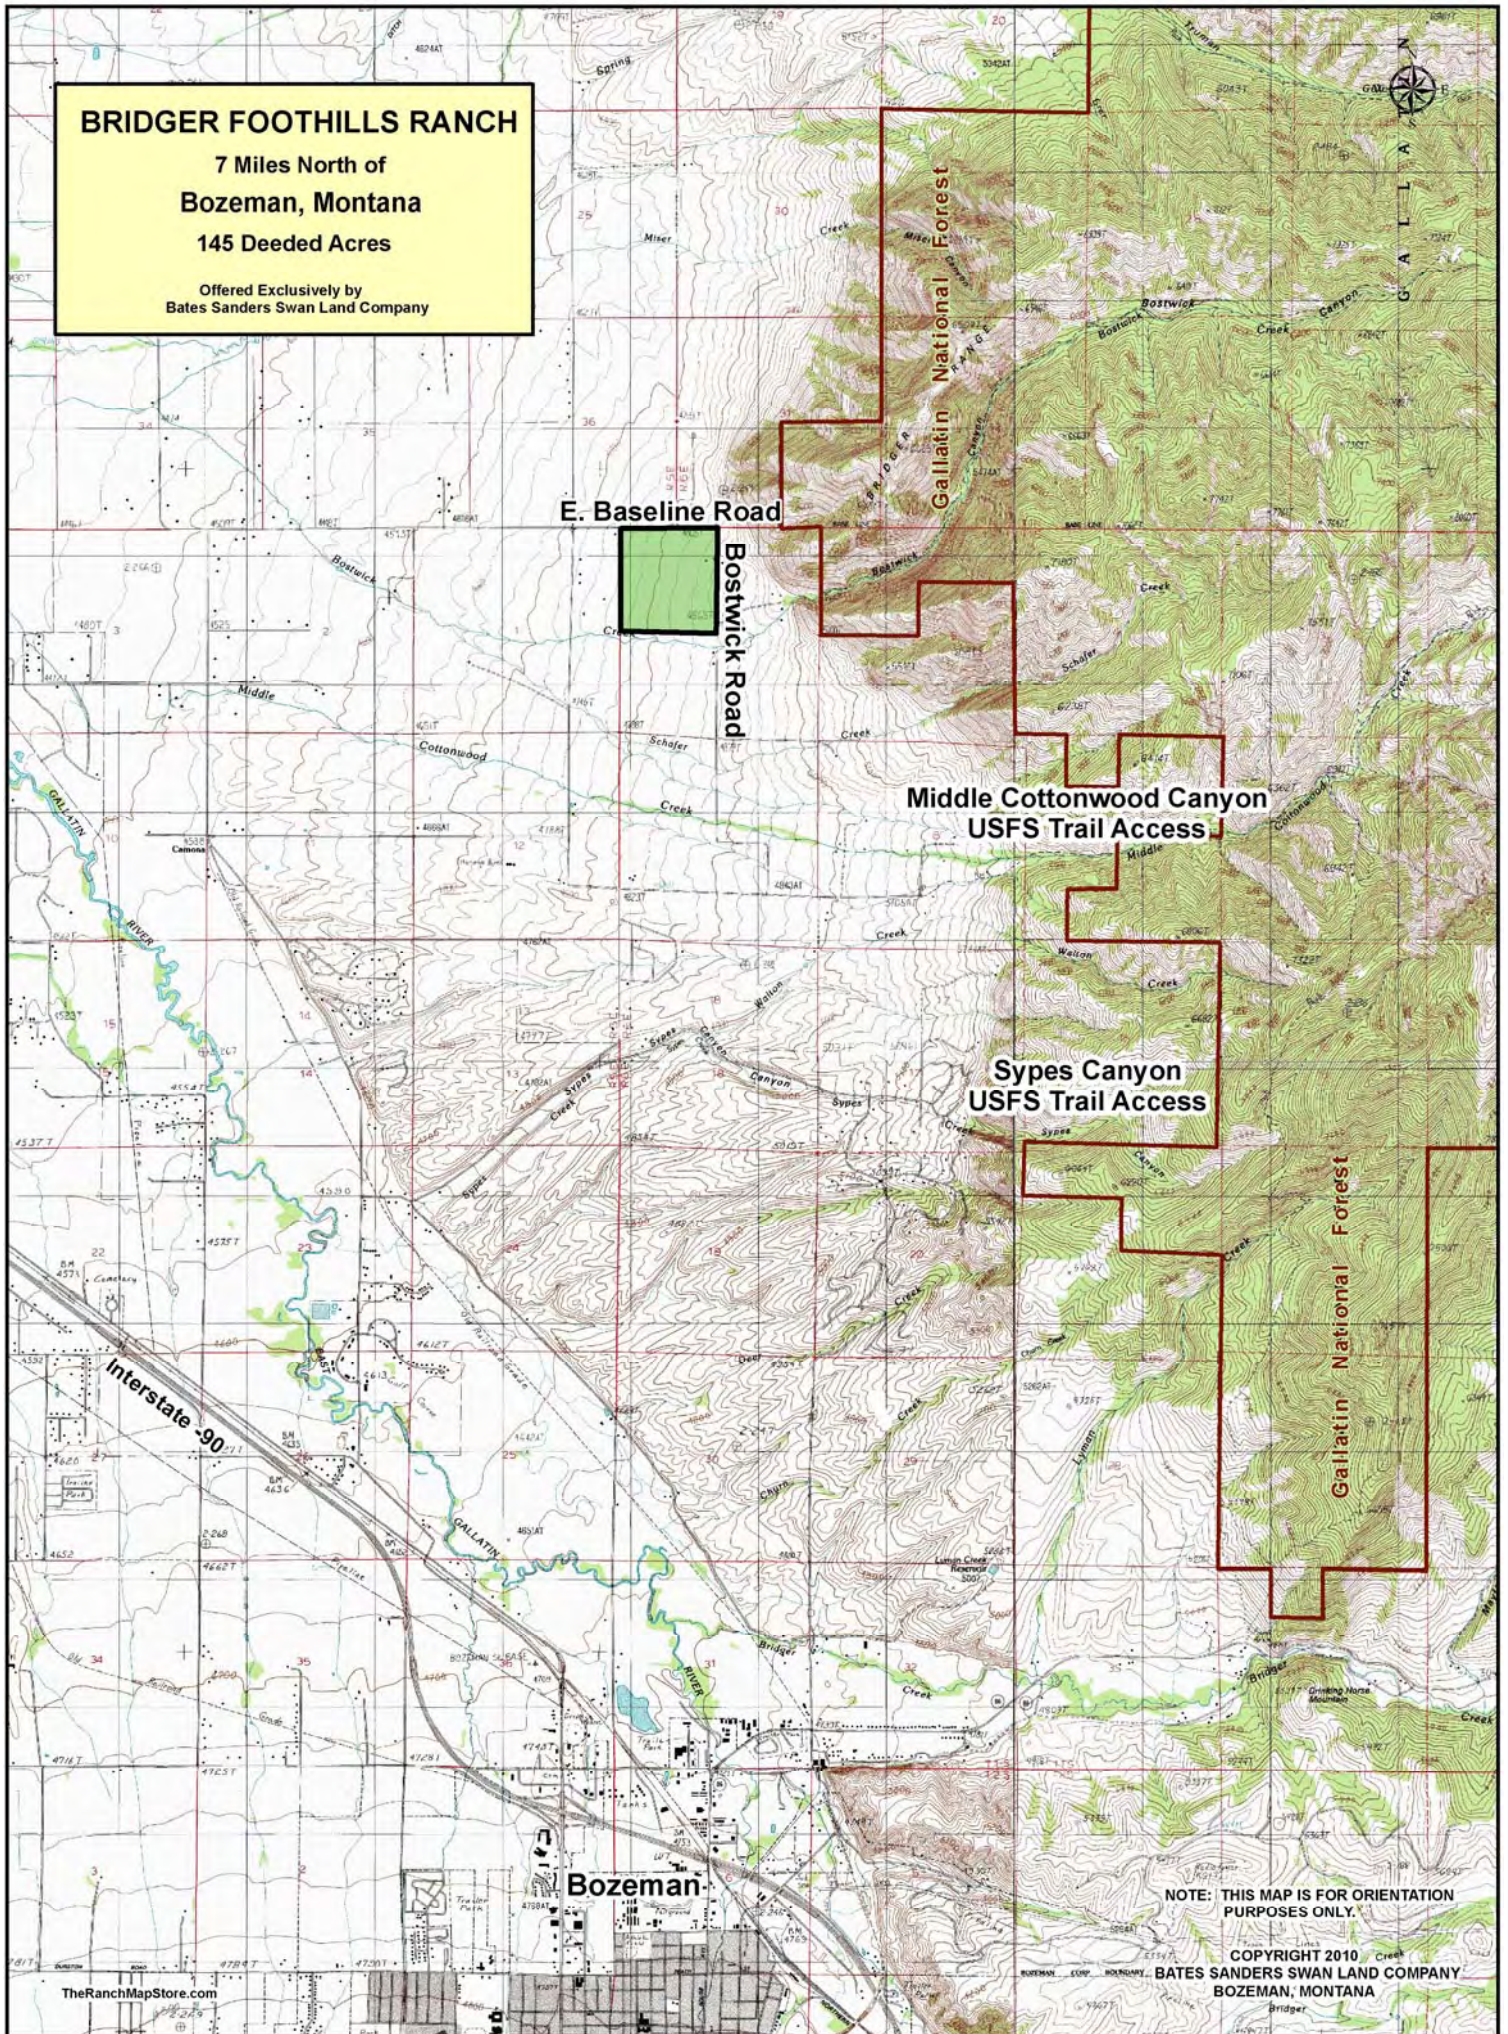

BRIDGER FOOTHILLS RANCH

7 Miles North of
Bozeman, Montana
145 Deeded Acres

Offered Exclusively by
Bates Sanders Swan Land Company

E. Baseline Road

Bostwick Road

Middle Cottonwood Canyon
USFS Trail Access

Sypes Canyon
USFS Trail Access

Bozeman

NOTE: THIS MAP IS FOR ORIENTATION
PURPOSES ONLY.

COPYRIGHT 2010
BATES SANDERS SWAN LAND COMPANY
BOZEMAN, MONTANA

BRIDGER FOOTHILLS RANCH

7 Miles North of
Bozeman, Montana

145 Deeded Acres

Offered Exclusively by
Bates Sanders Swan Land Company

E. Baseline Road

Bostwick Road

COPYRIGHT 2010
BATES SANDERS SWAN LAND COMPANY
BOZEMAN, MONTANA

TheRanchMapStore.com

NOTE: THIS MAP IS FOR ORIENTATION
PURPOSES ONLY.