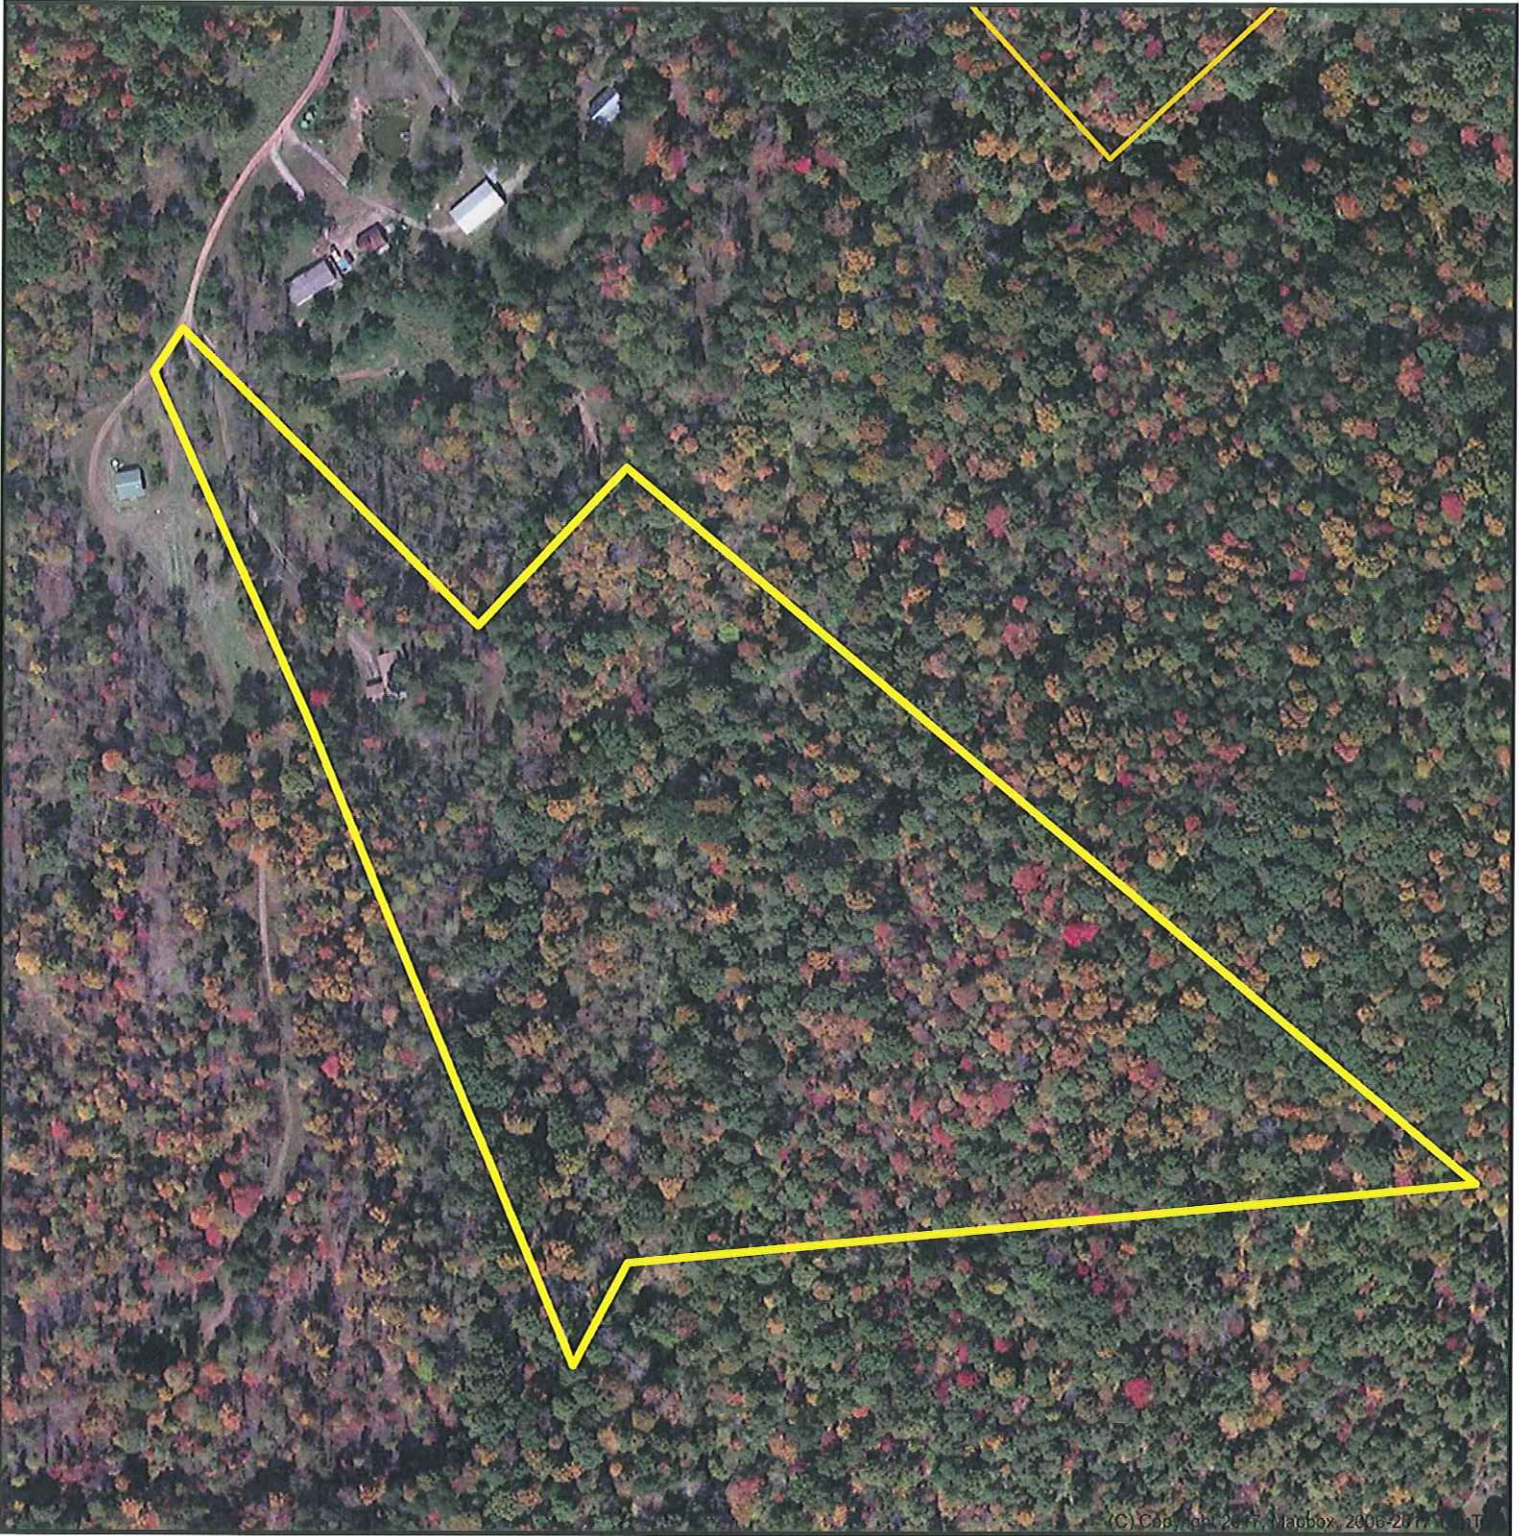

20.29 ACRES +/- RITCHIE COUNTY, WV.

(C) Copyright 2017, Mapbox, 2006-2017, Mapbox

DISCLAIMER: Boundary lines, size & shape are an approximate sketch only & not to scale. This information is considered reliable, neither this broker nor owners make any guarantee, warranty or representation as to correctness of any data or descriptions and the accuracy of such statements. The correctness and / or accuracy of any and all statements should be determined through independent investigation made by the prospective purchaser.