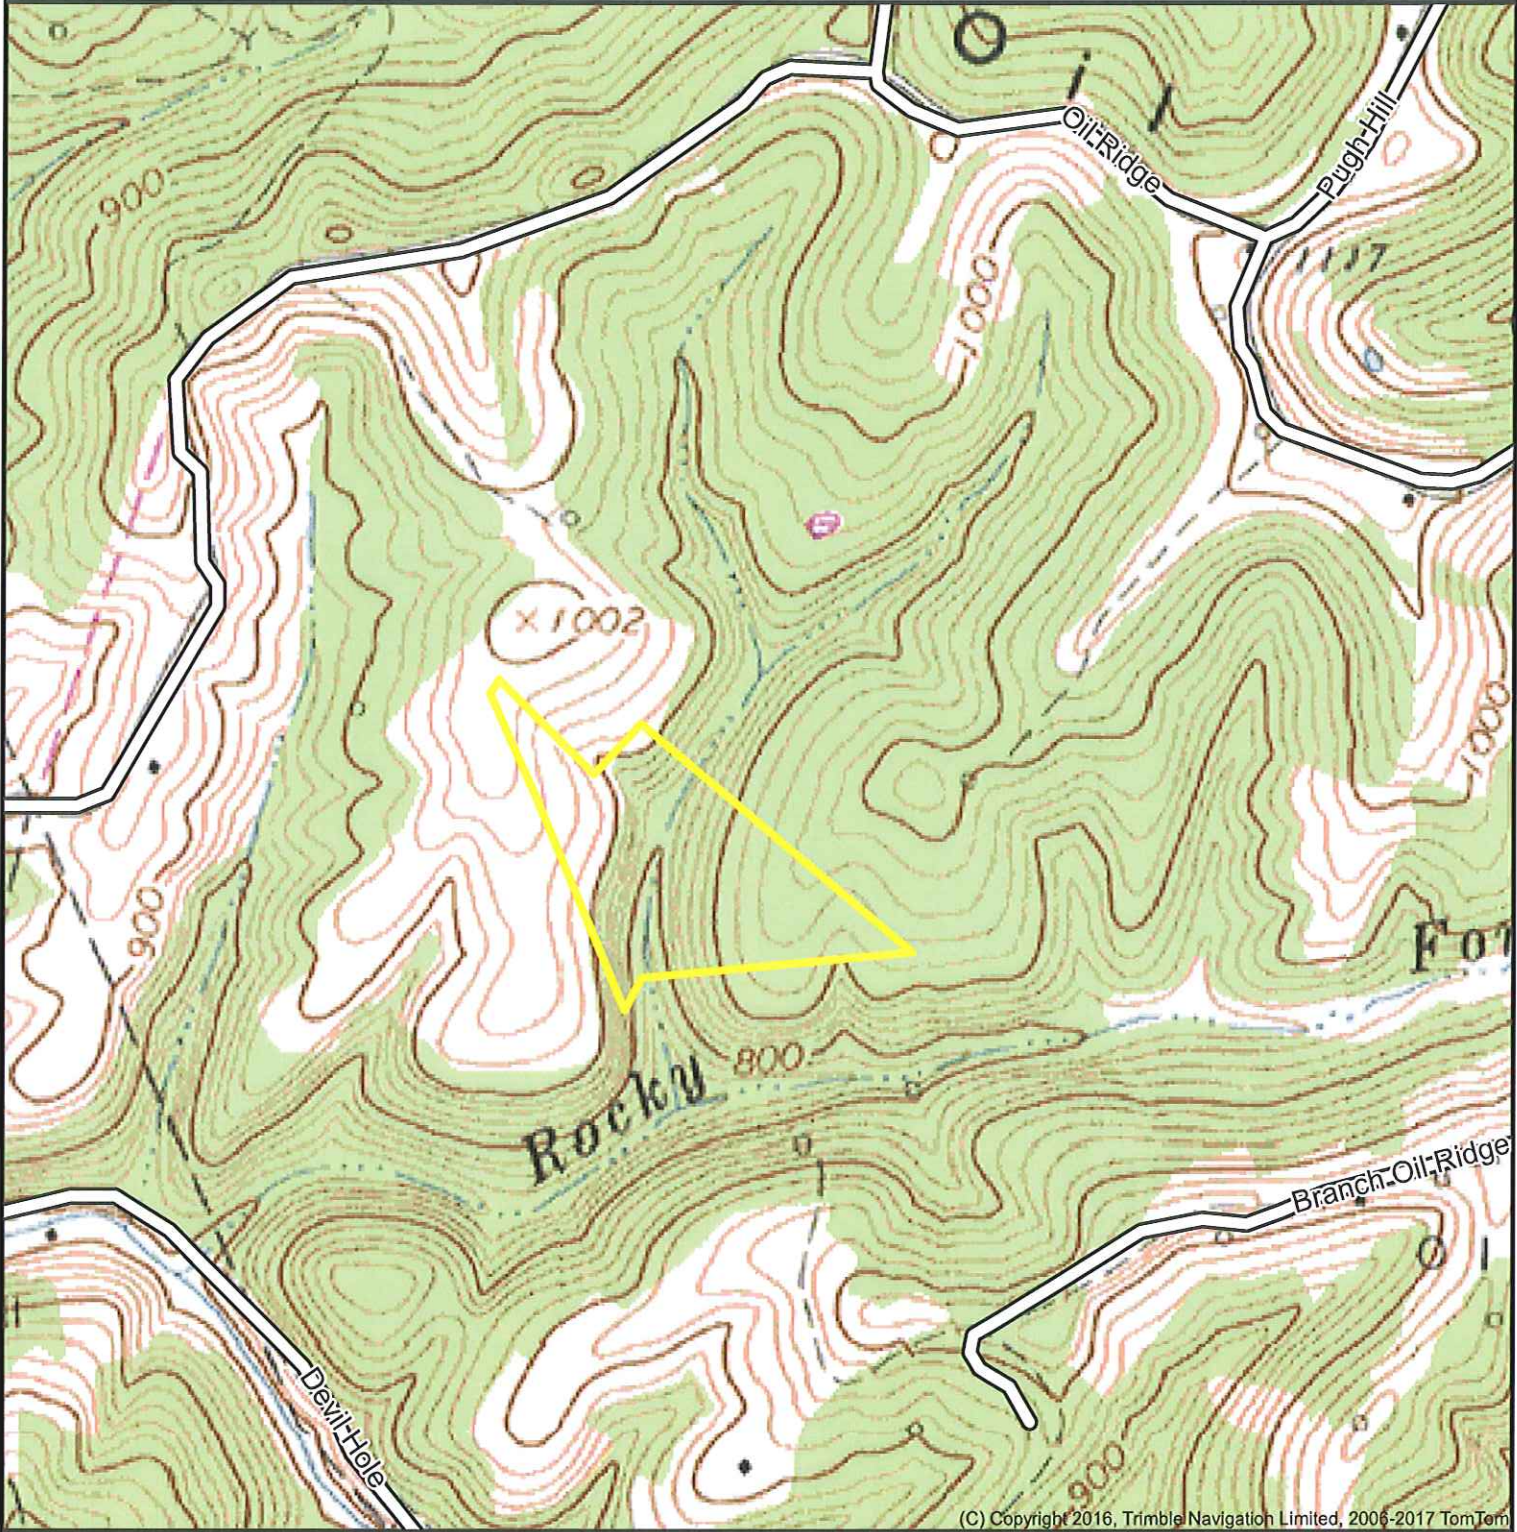

# 20.29 ACRES +/- RITCHIE COUNTY, WV.

(C) Copyright 2016, Trimble Navigation Limited, 2006-2017 TomTom

**DISCLAIMER:** Boundary lines, size & shape are an approximate sketch only & not to scale. This information is considered reliable, neither this broker nor owners make any guarantee, warranty or representation as to correctness of any data or descriptions and the accuracy of such statements. The correctness and / or accuracy of any and all statements should be determined through independent investigation made by the prospective purchaser.