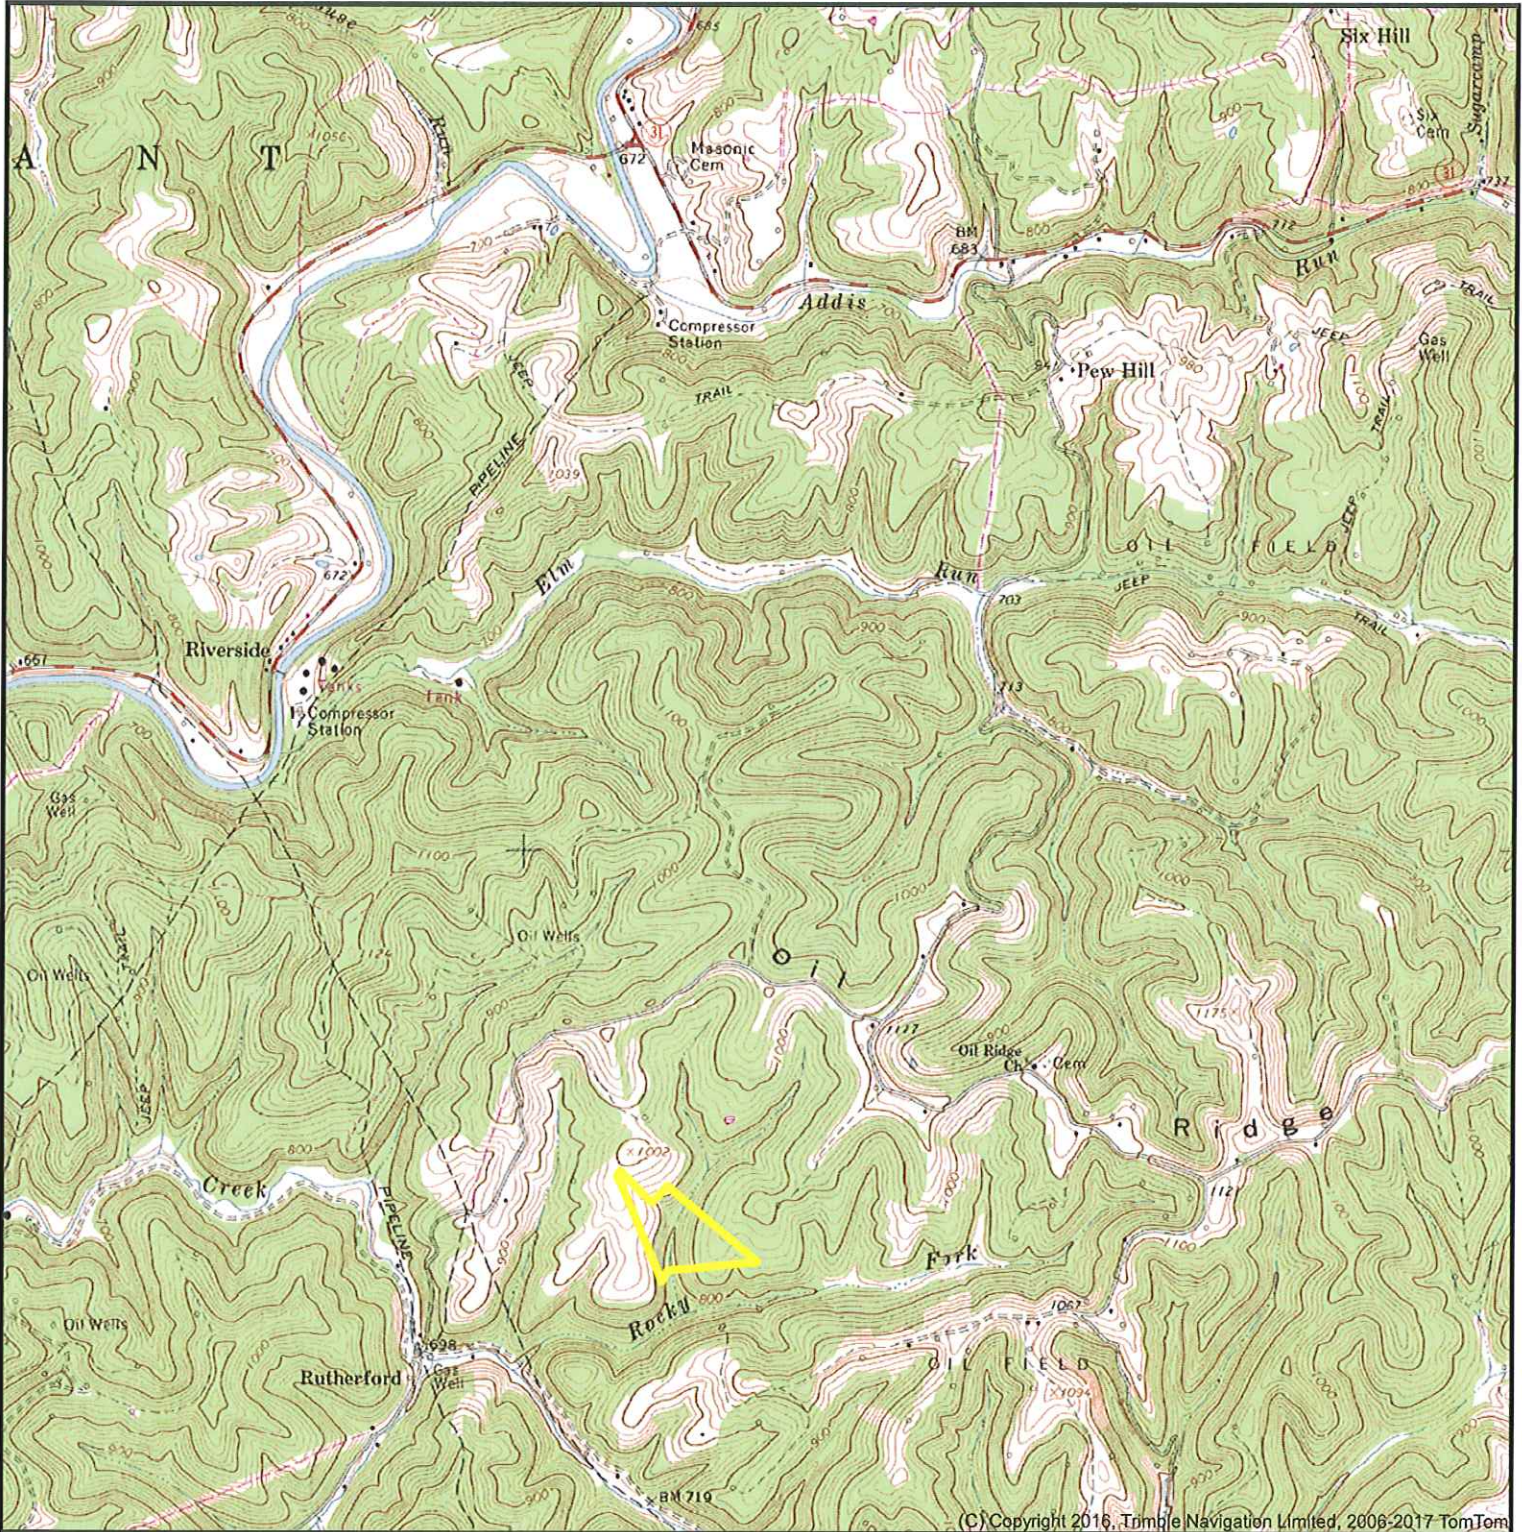

20.29 ACRES +/- RITCHIE COUNTY, WV.

DISCLAIMER: Boundary lines, size & shape are an approximate sketch only & not to scale. This information is considered reliable, neither this broker nor owners make any guarantee, warranty or representation as to correctness of any data or descriptions and the accuracy of such statements. The correctness and / or accuracy of any and all statements should be determined through independent investigation made by the prospective purchaser.