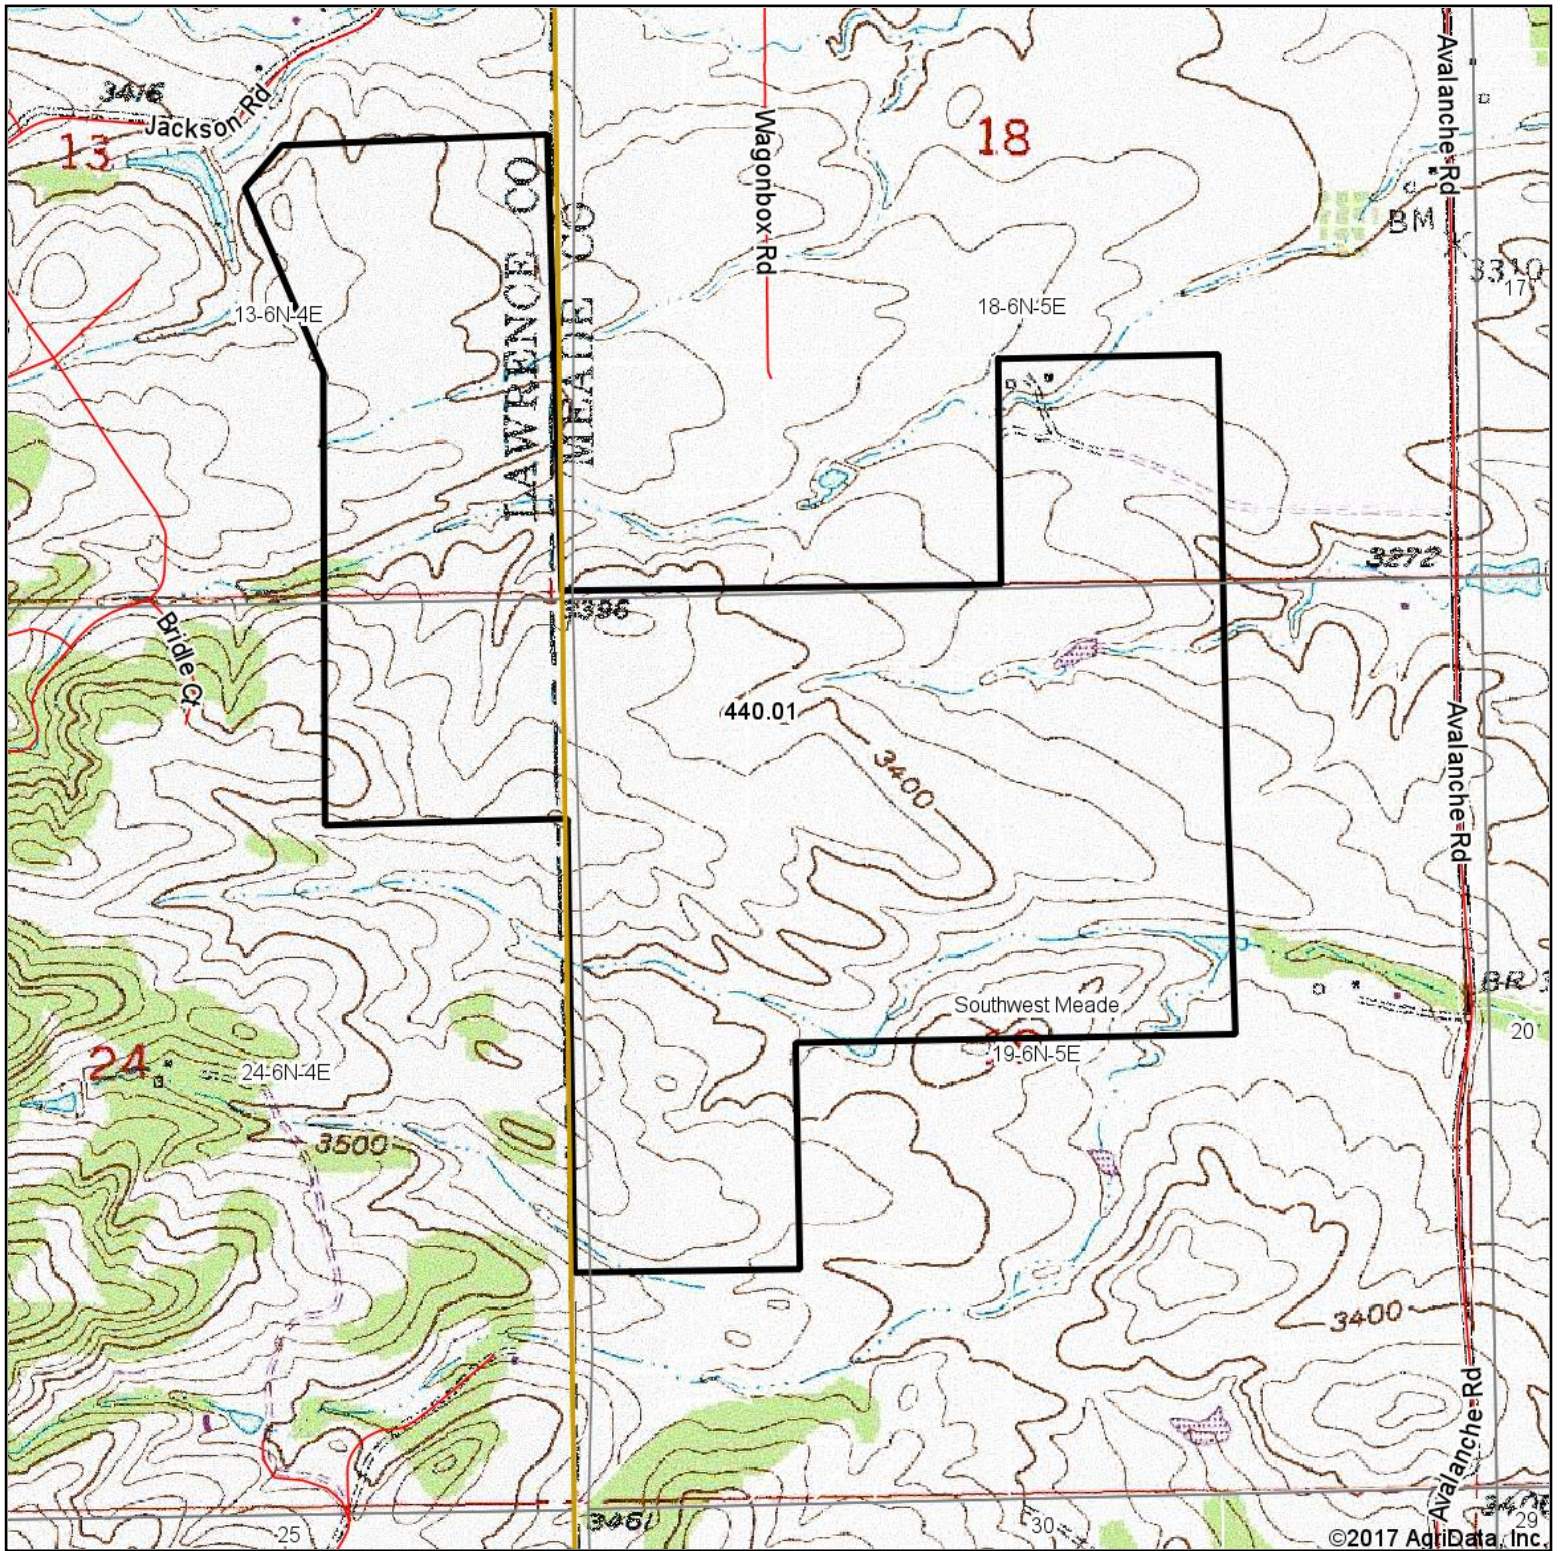

Topography Map

map center: 44° 28' 16.09, -103° 33' 50.13

© AgriData, Inc. 2017 www.AgriDataInc.com

19-6N-5E
Meade County
South Dakota

8/2/2017