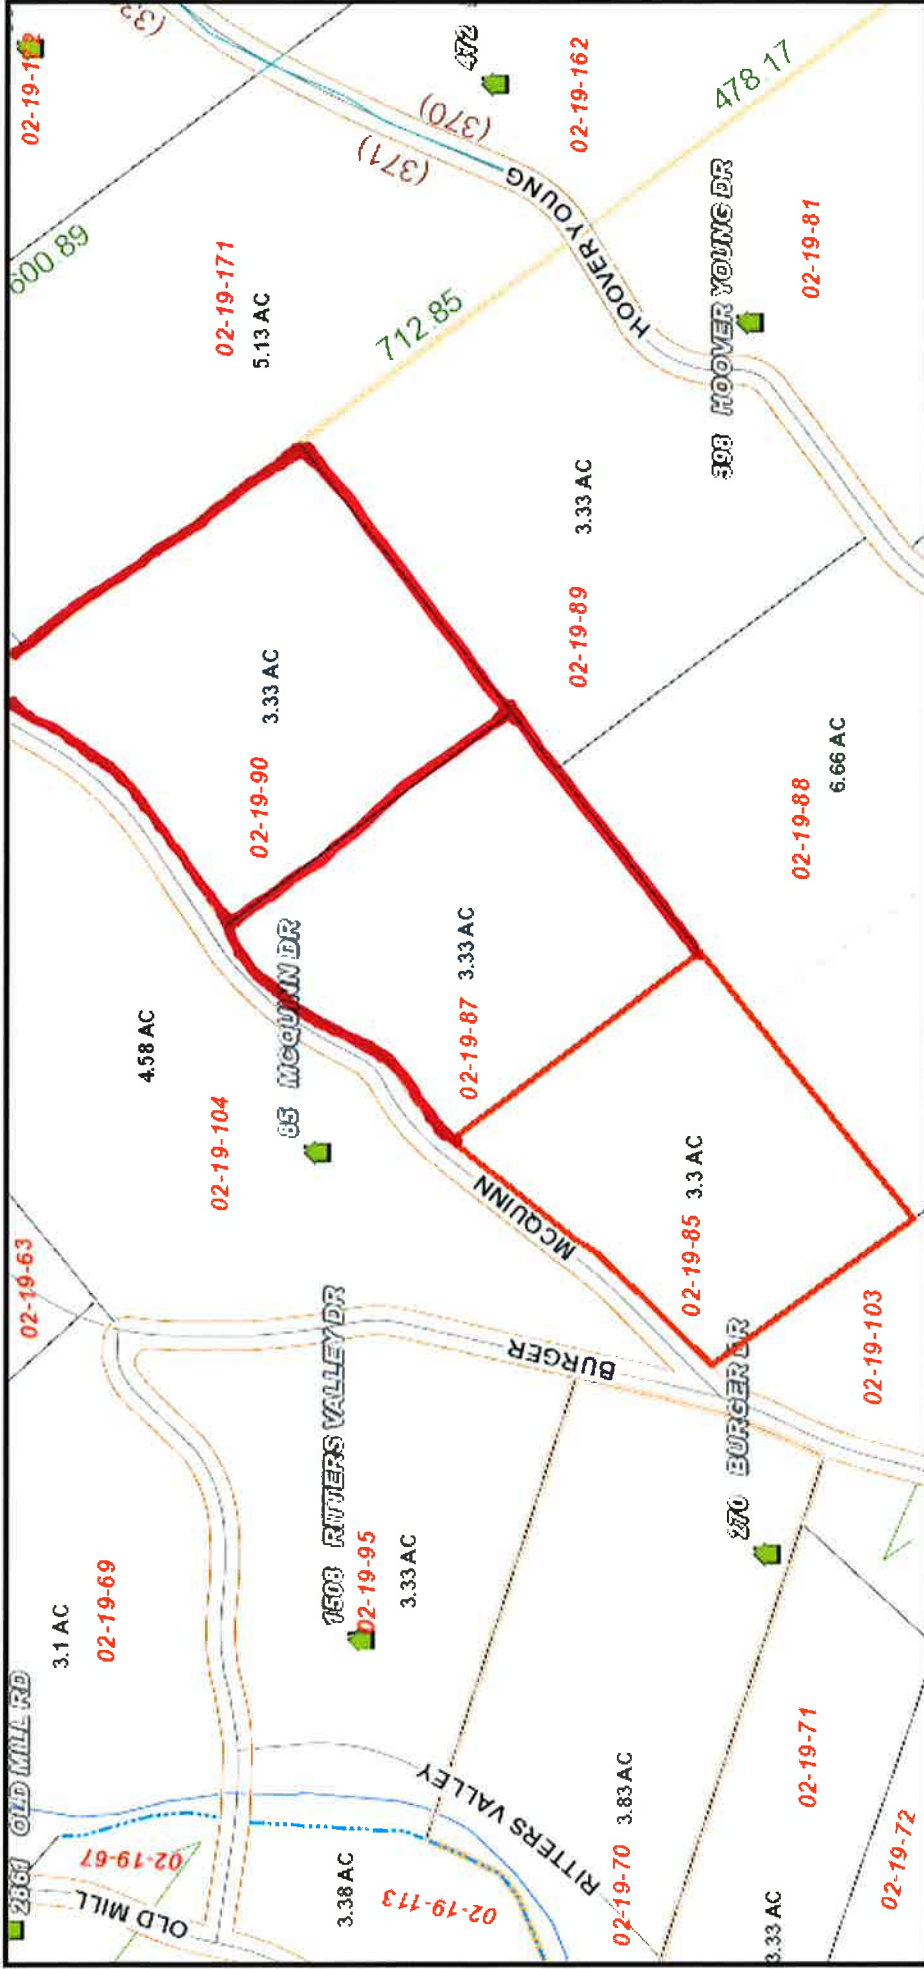

Map

Scale = 1:2287

OWN1: KALOGEROPULOS ADDR2: 2400 SANDWICH CT
 LEONIDAS &
 OWN2: HELEN
 CAREOF:
 PARID: 02 1900850000000
 ADDR1: CO INDIRA DAHAN

My Map

Copyright 2011 Hampshire County, WV All rights reserved. Thu Mar 3 2016 12:21:17 PM.