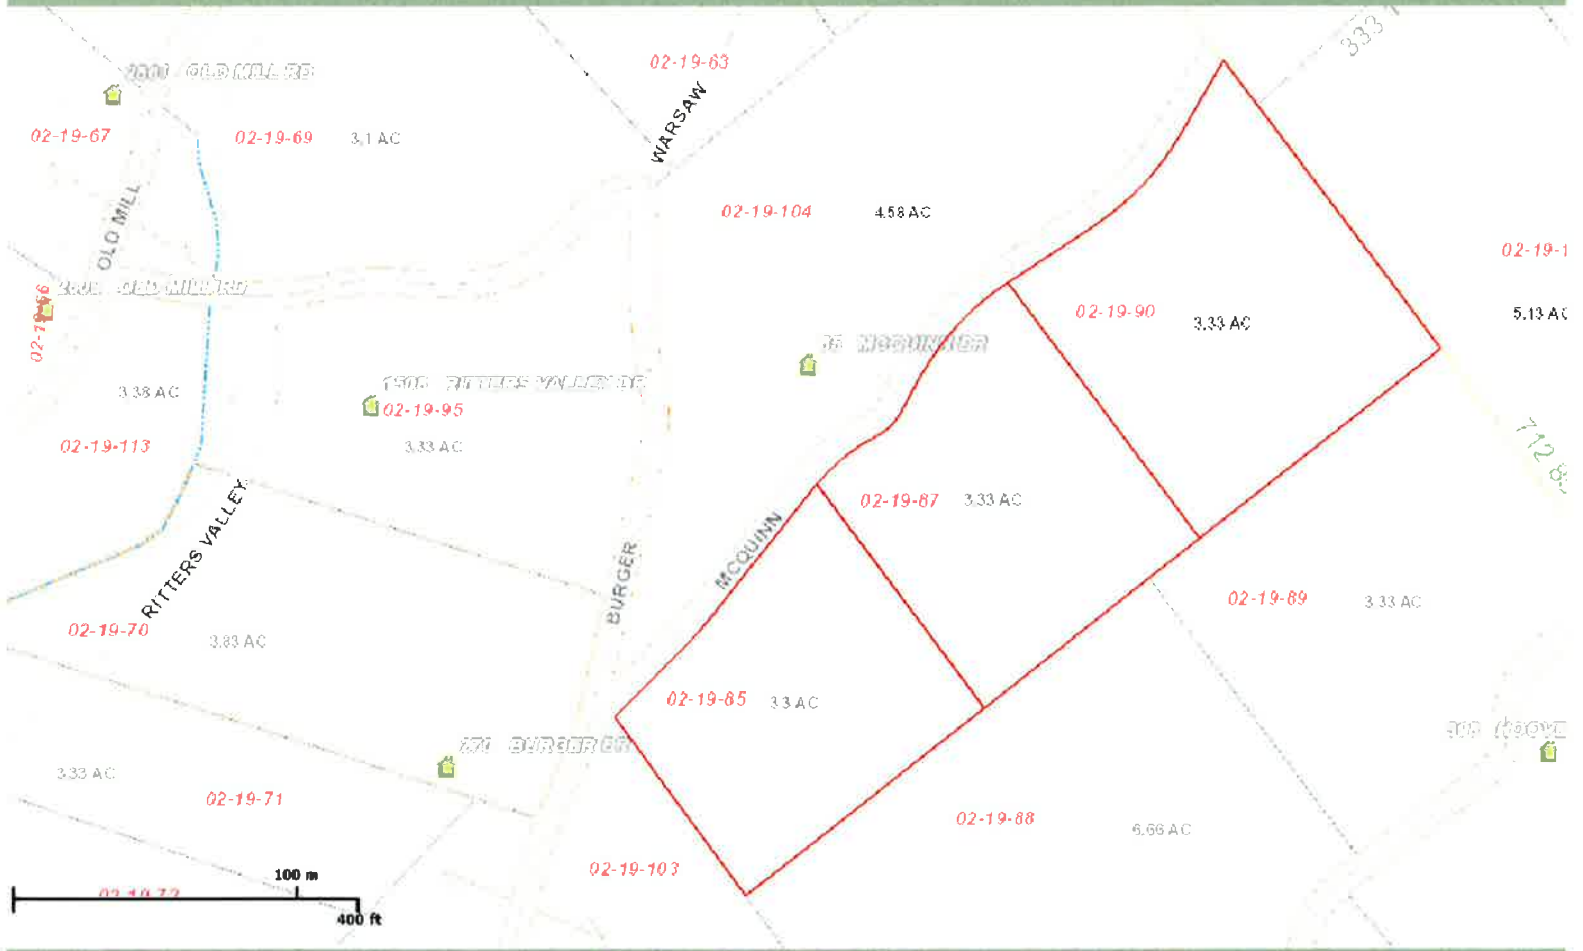

Map

Scale = 1:2287

OWN1: KALOGEROPULOS ADDR2: 2400 SANDWICH CT
 LEONIDAS &
 OWN2: HELEN
 CAREOF:
 PARID: 02 1900850000000
 ADDR1: CO INDIRA DAHAN

My Map

Copyright 2011 Hampshire County, WV All rights reserved. Thu Mar 3 2016 12:21:17 PM.