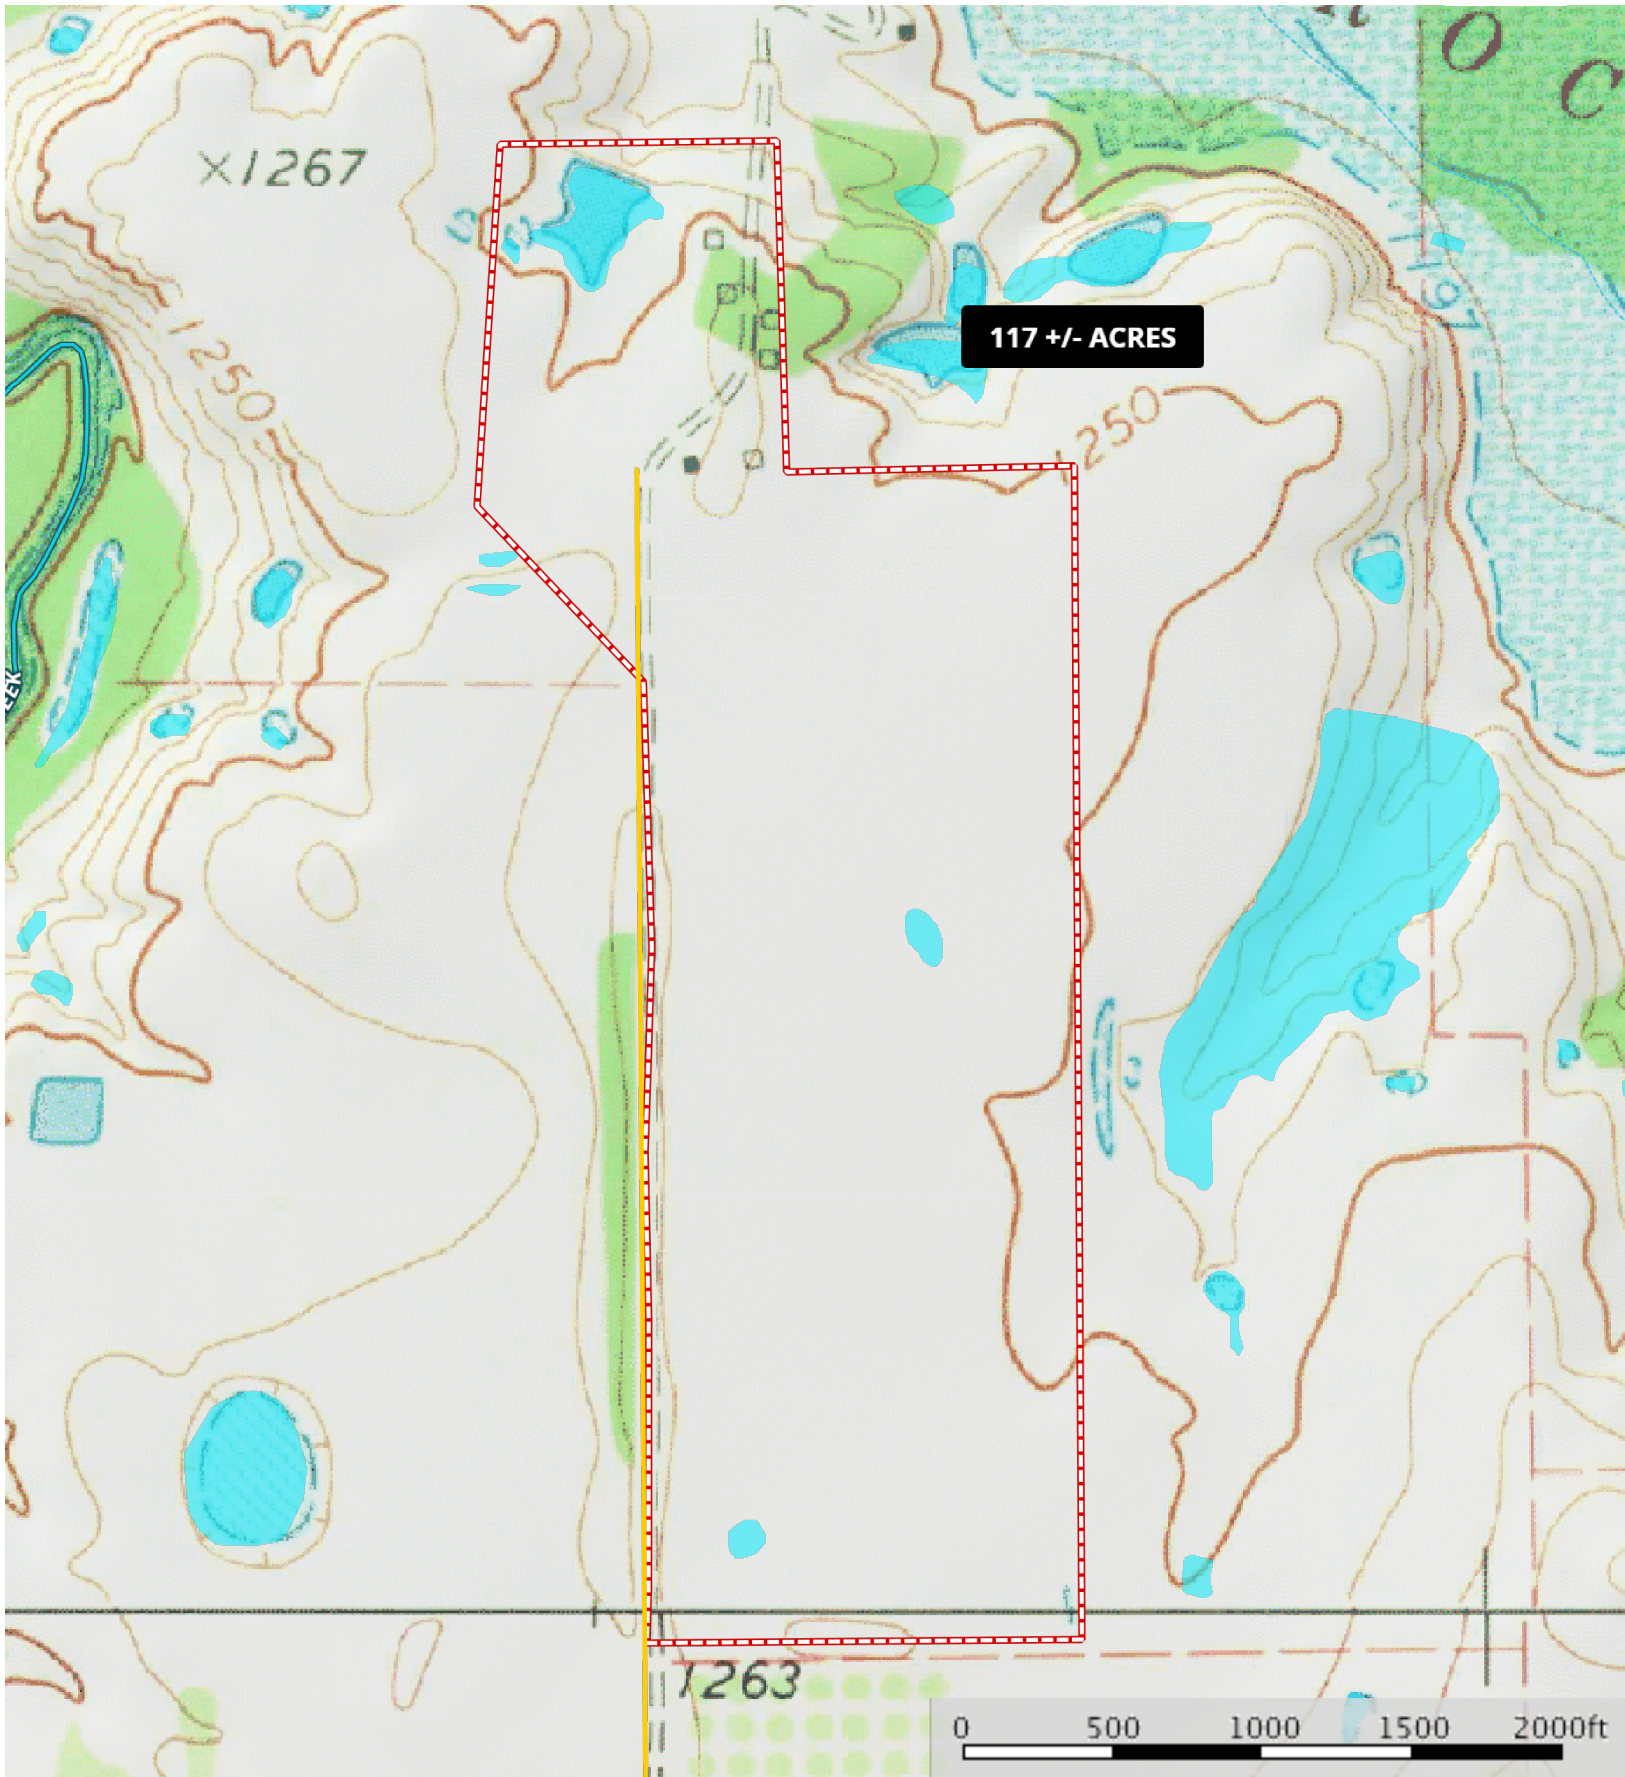

# High Ridge Ranch

Comanche County, Texas, 117 AC +/-

- Primary Road
- Boundary
- Stream, Intermittent
- River/Creek
- Water Body