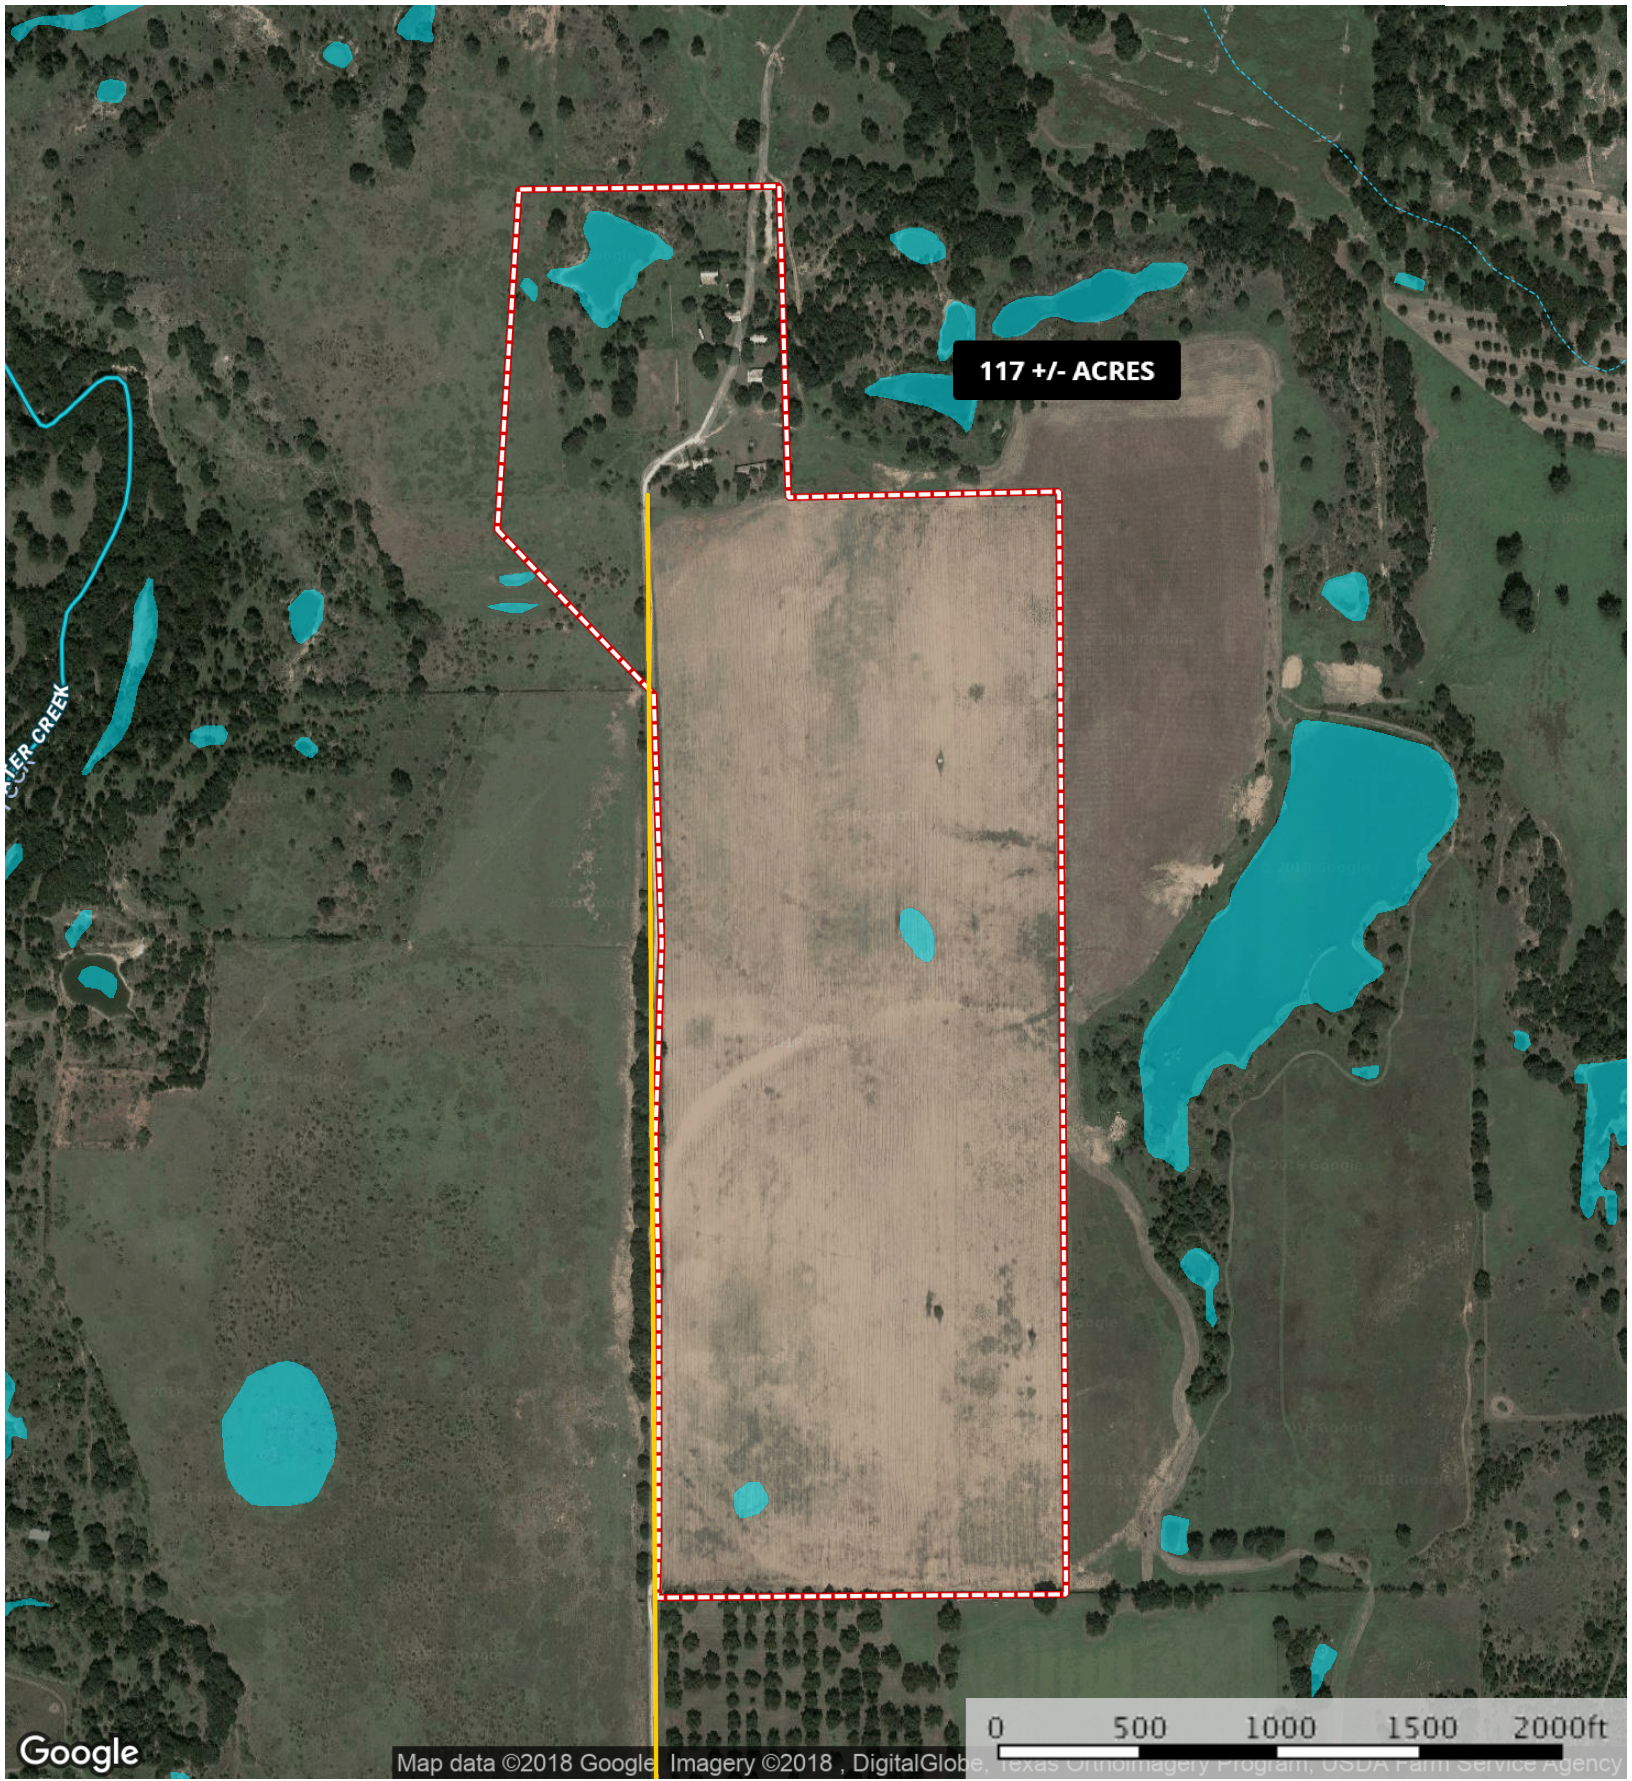

High Ridge Ranch

Comanche County, Texas, 117 AC +/-

Google Map data ©2018 Google Imagery ©2018, DigitalGlobe, Texas Orthoimagery Program, USDA Farm Service Agency

- Primary Road
- Boundary
- Stream, Intermittent
- River/Creek
- Water Body