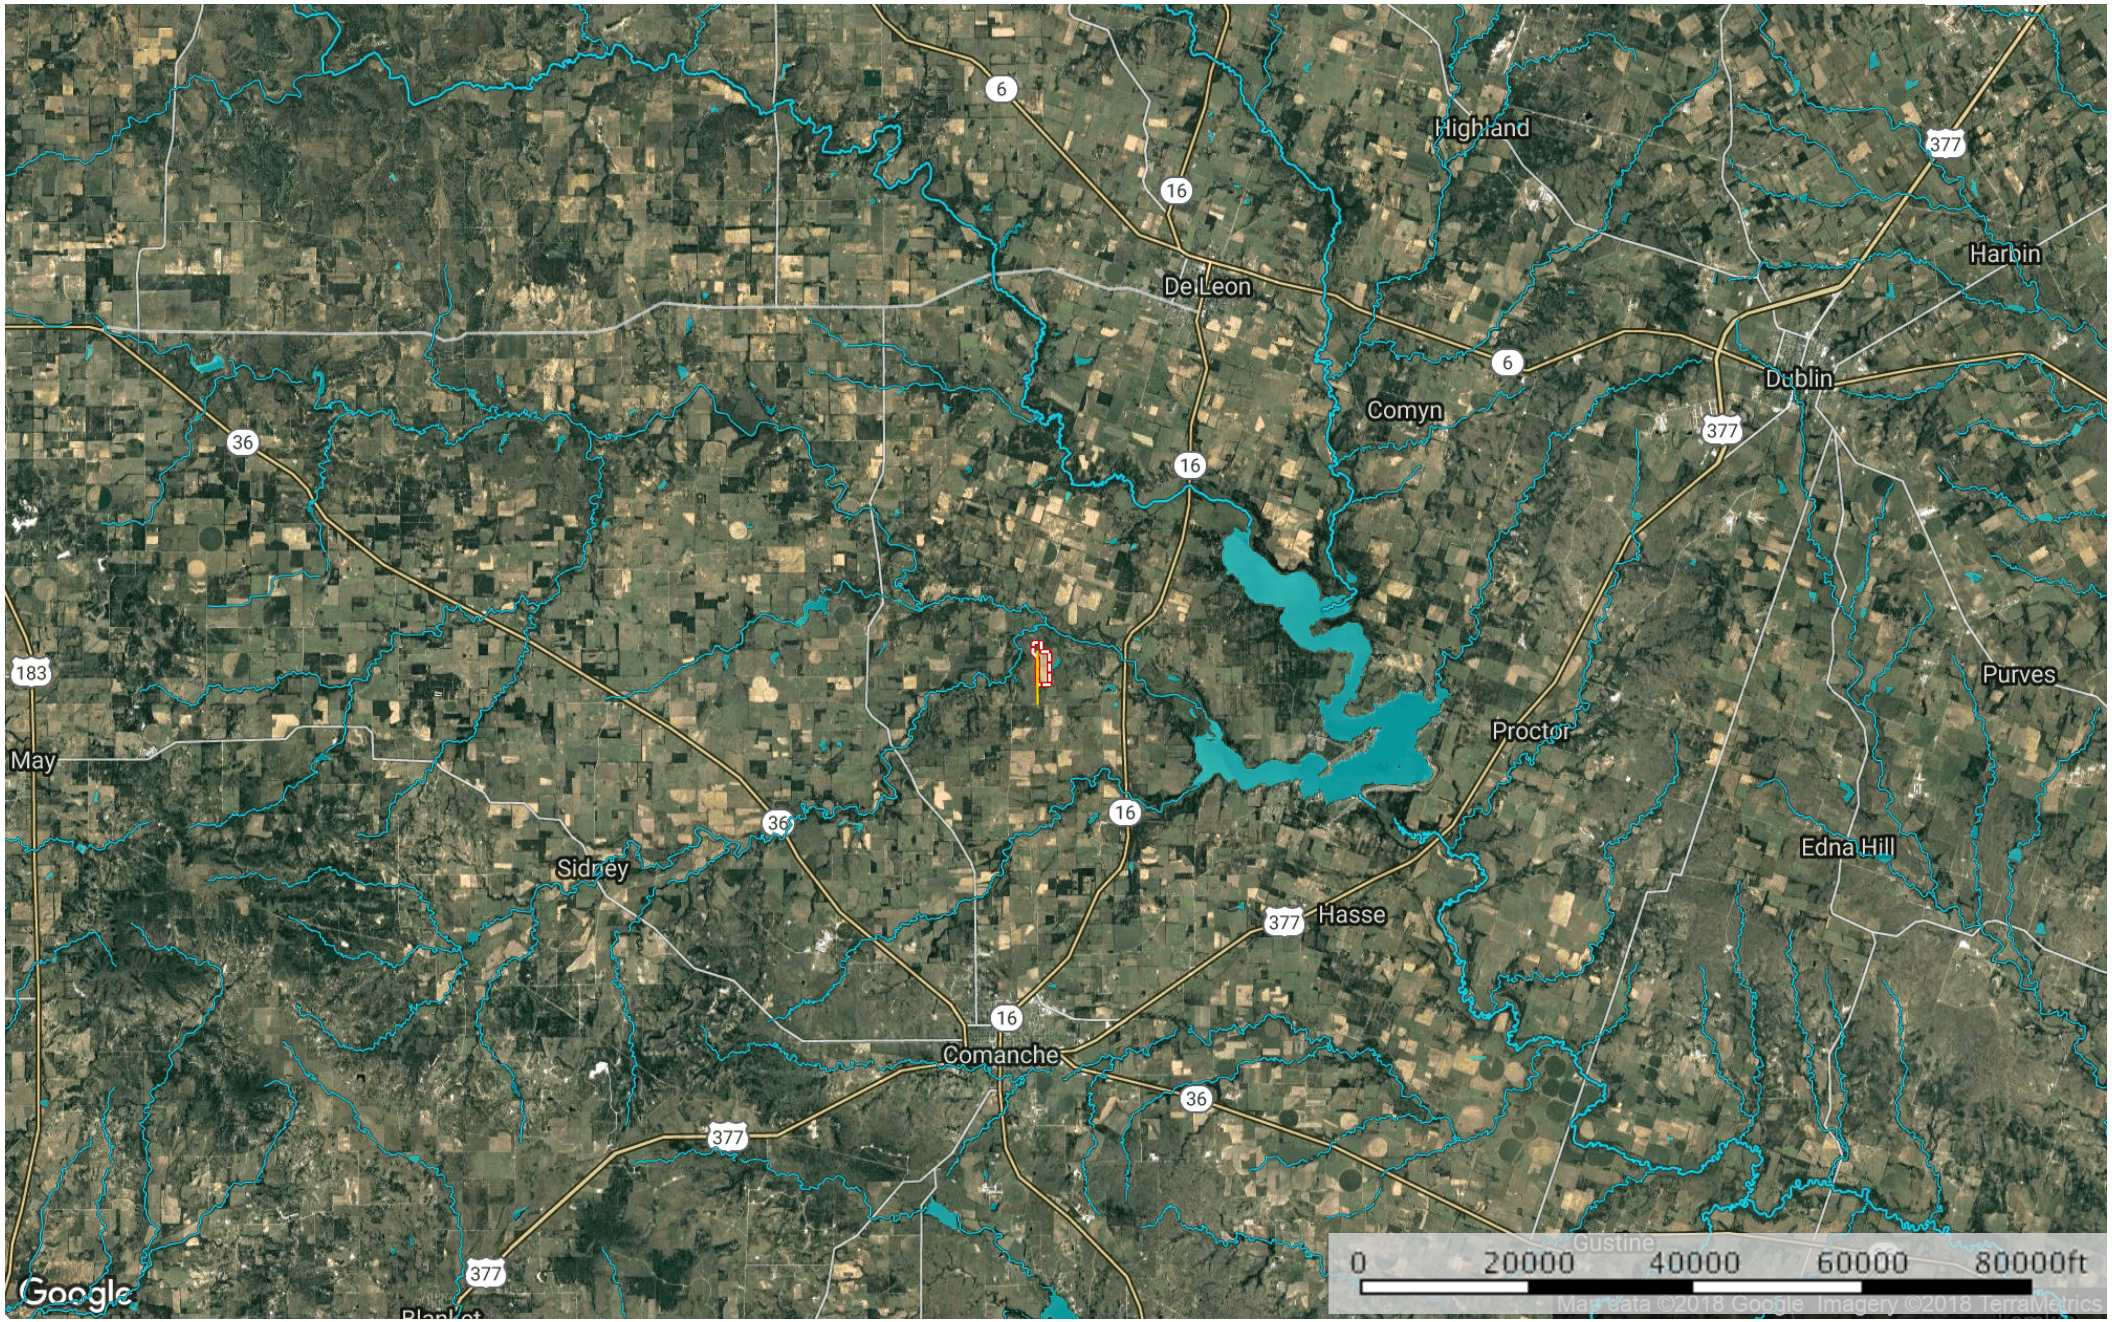

# High Ridge Ranch

Comanche County, Texas, 117 AC +/-

- Primary Road
- Boundary
- Stream, Intermittent
- River/Creek
- Water Body