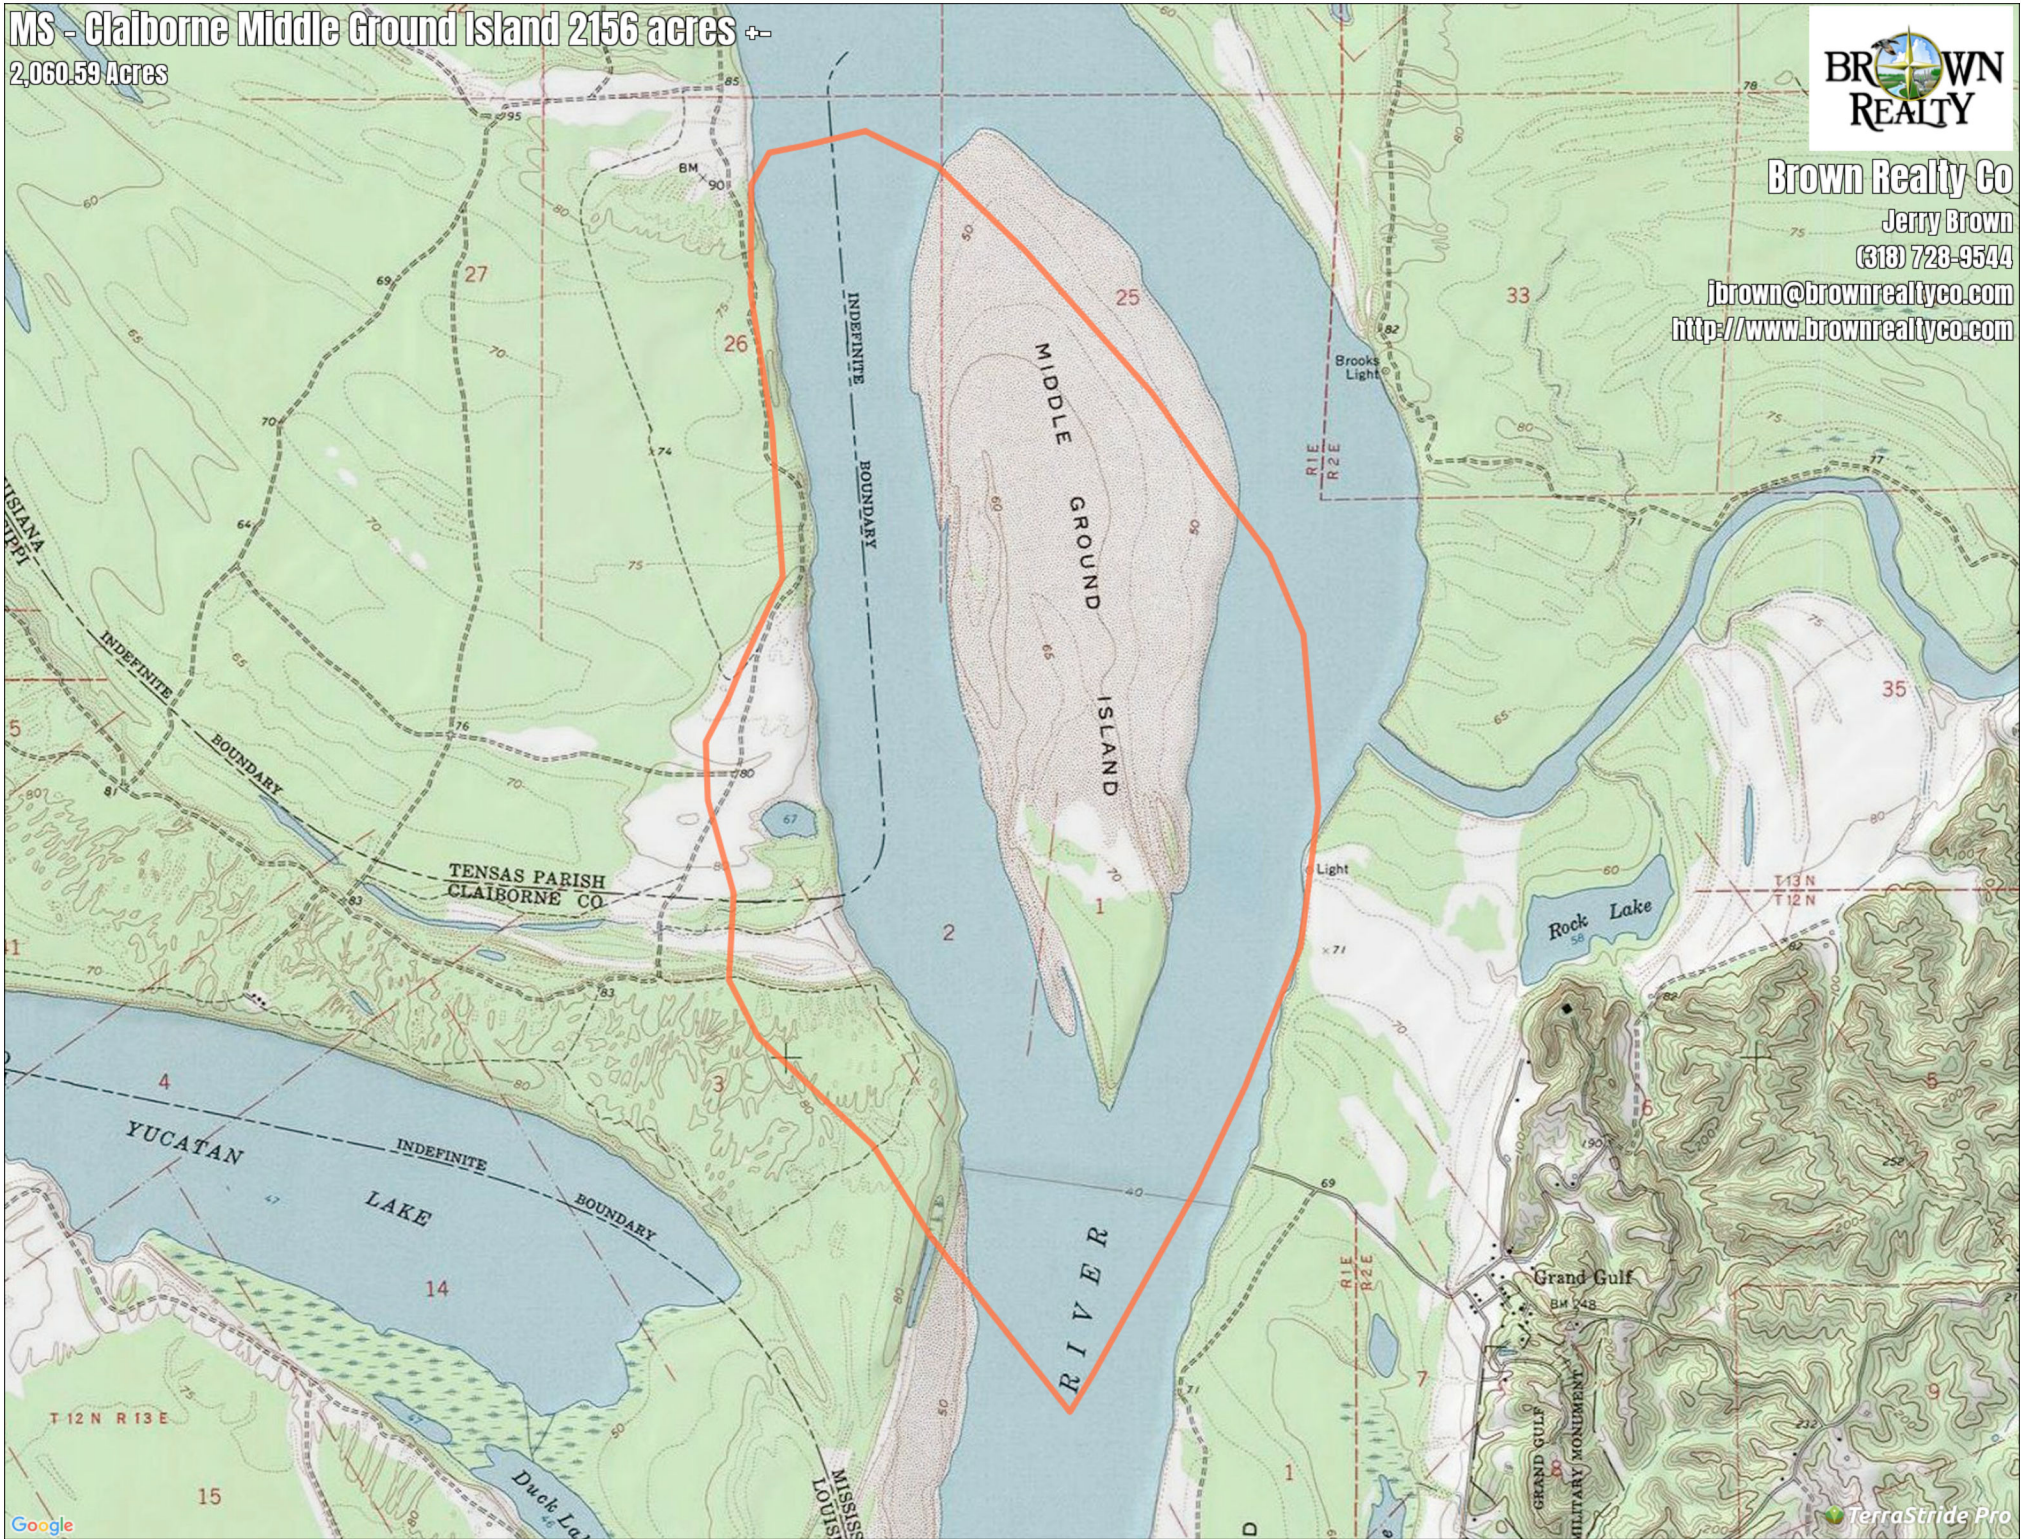

MS - Claiborne Middle Ground Island 2156 acres +-
2,060.59 Acres

Brown Realty Co

Jerry Brown

(318) 728-9544

jbrown@brownrealtyco.com

<http://www.brownrealtyco.com>

MS - Claiborne Middle Ground Island 2156 acres +-

Generated on: Sept. 28, 2018