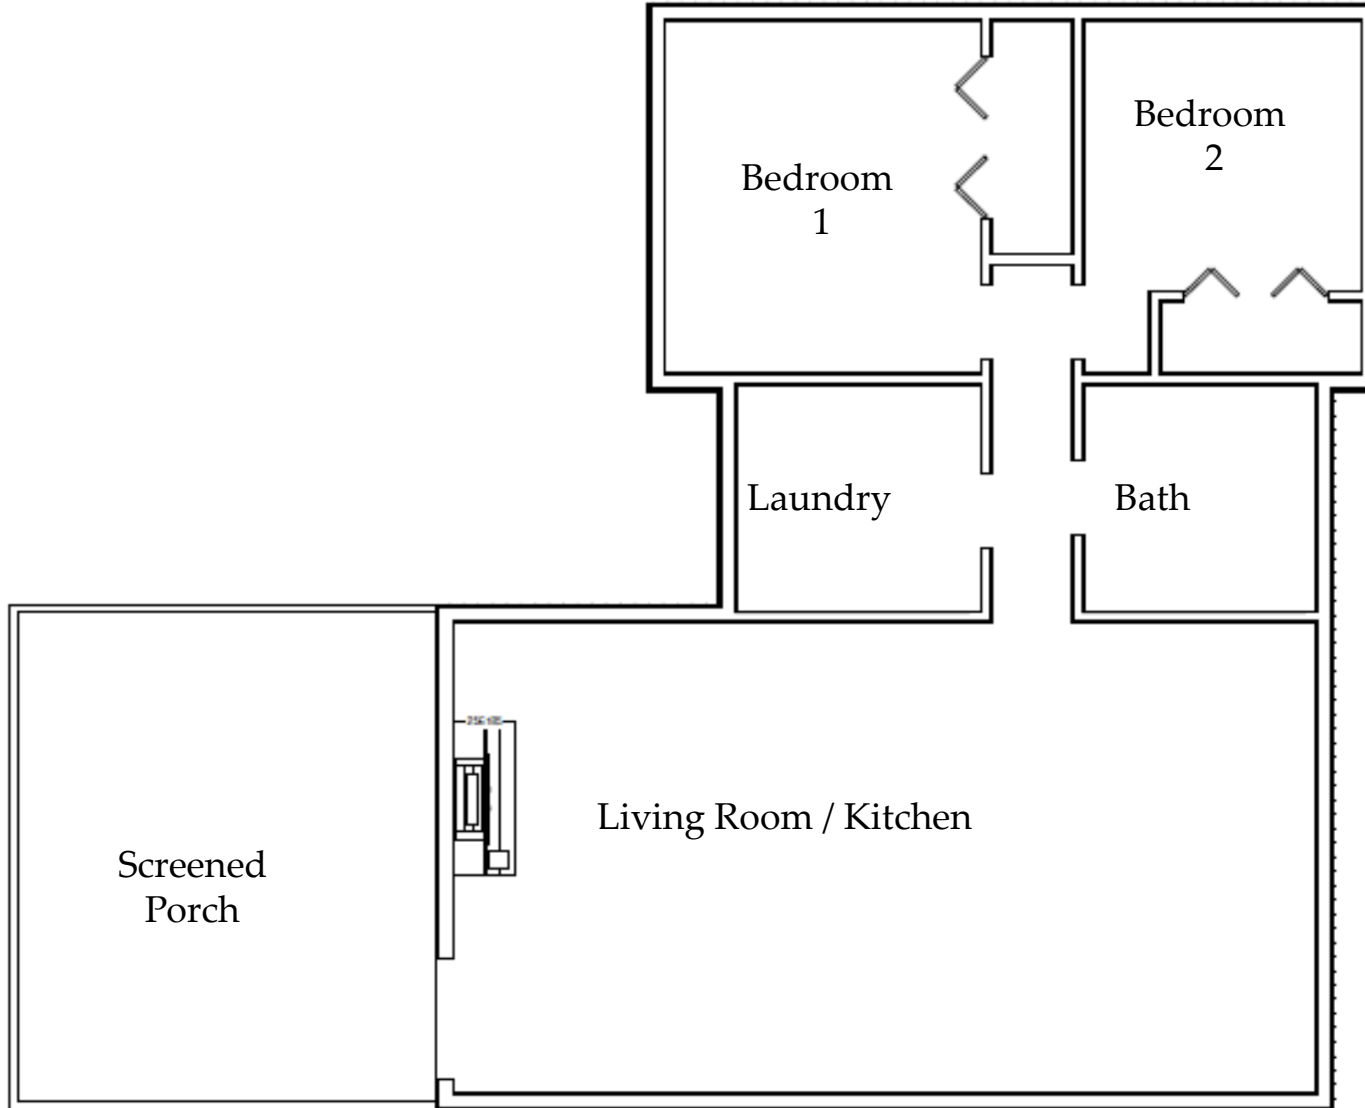

HAZEL RIVER RETREAT

30 Hungry Horse Lane, Sperryville

Room Dimensions

Screened Porch	14	X	16
Living Room / Kitchen	29	X	16
Bedroom 1	11	X	12
Bedroom 2	9	X	9

Floor plans are for reference purposes only

CHERIWOODARDREALTY