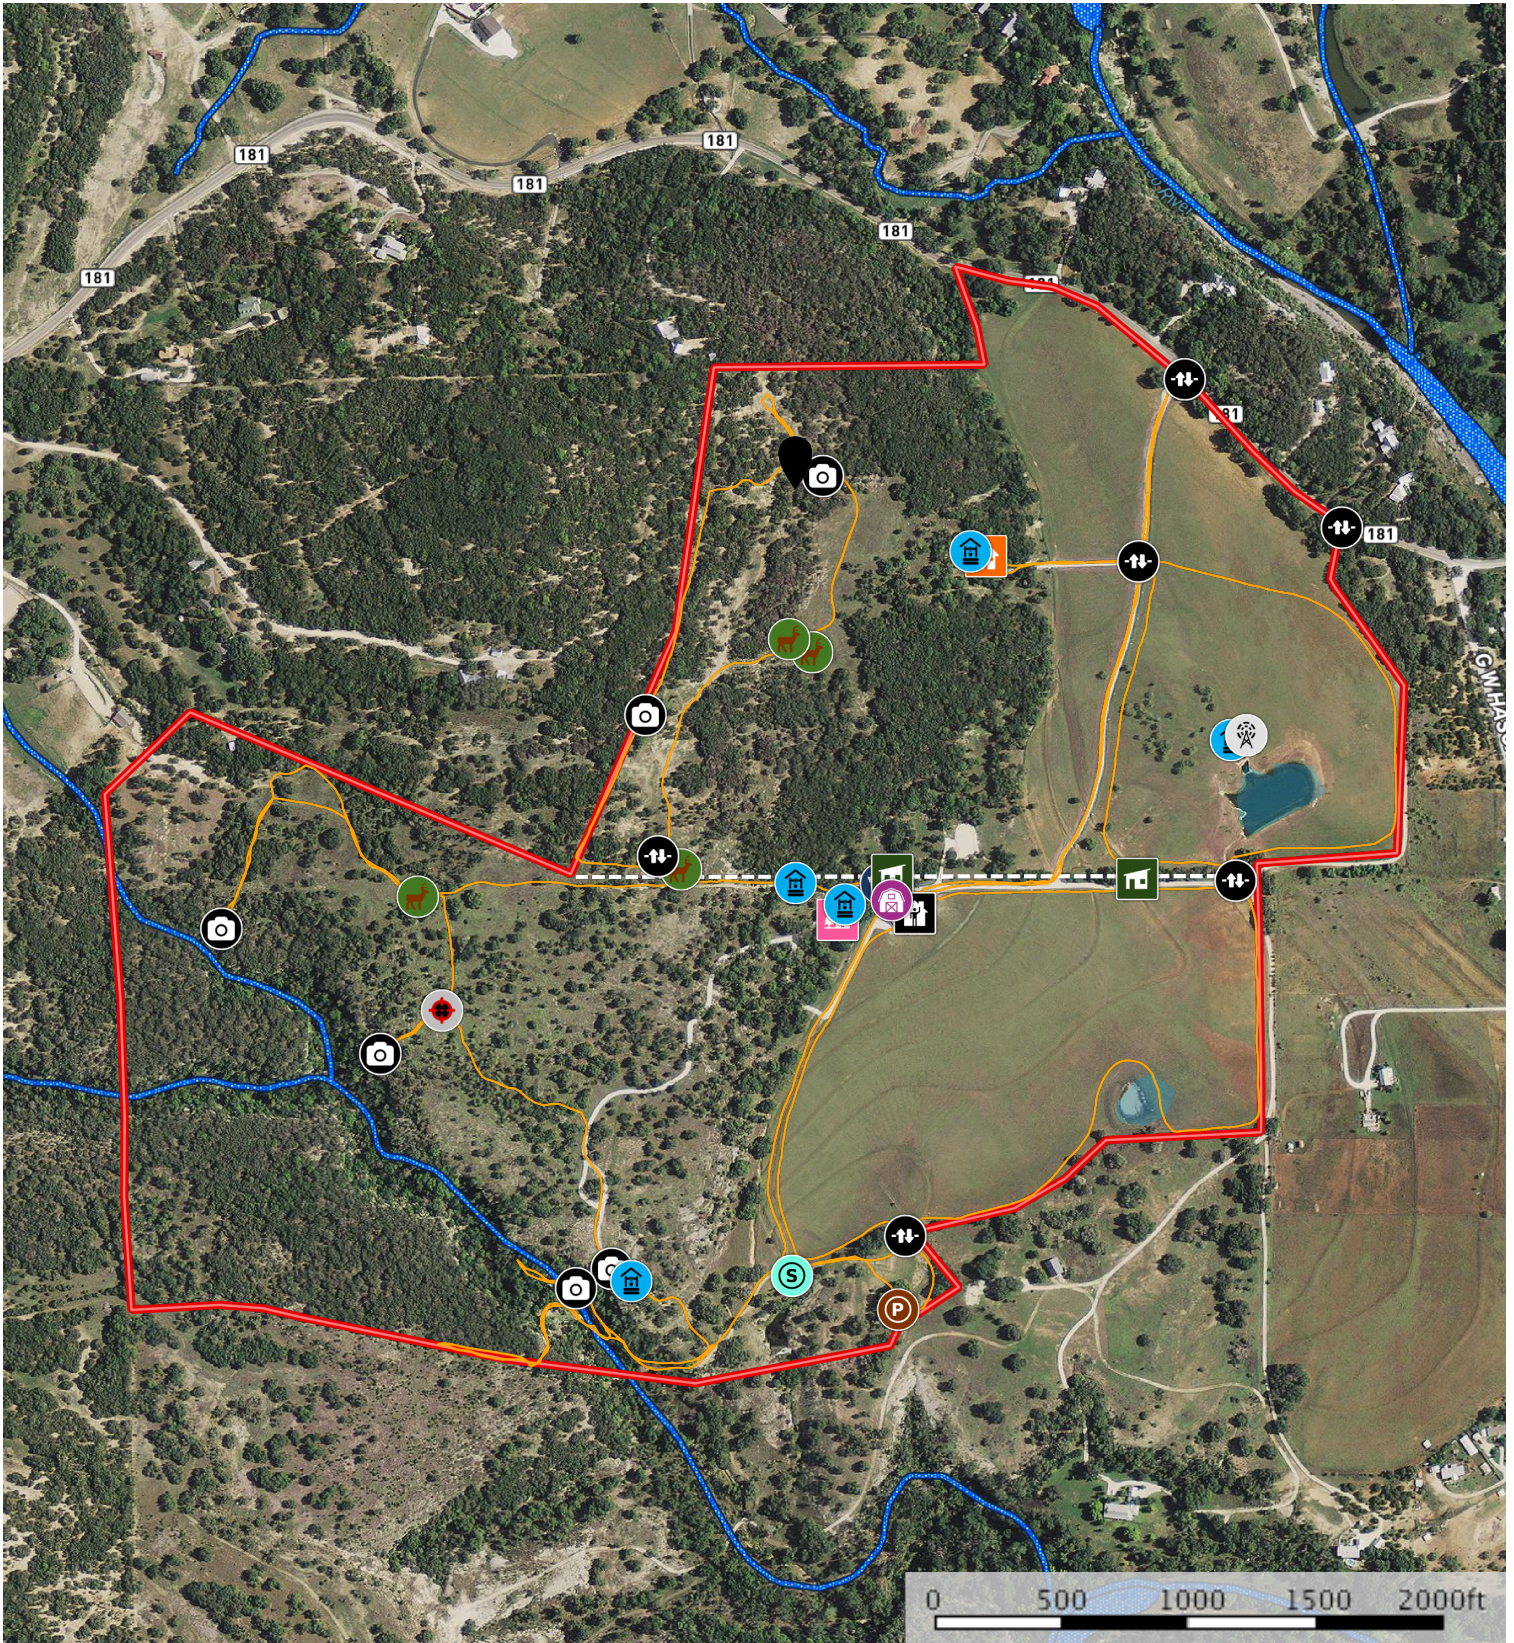

Canyon Creek Ranch
Hays County, Texas, 235 AC +/-

- | | | | | | | | | | |
|----------|-------------|-------|--------|----------------------|-------------------|------|-------|-------------|----------|
| Windmill | Well | Cabin | Barn | Horse barn apartment | covered pole barn | Gate | House | Marker | Pens |
| Spring | Photo Point | Blind | Feeder | Water Storage | Shed / Shack | Tour | Fence | Pond / Tank | Boundary |
| Wetlands | Riparian | | | | | | | | |