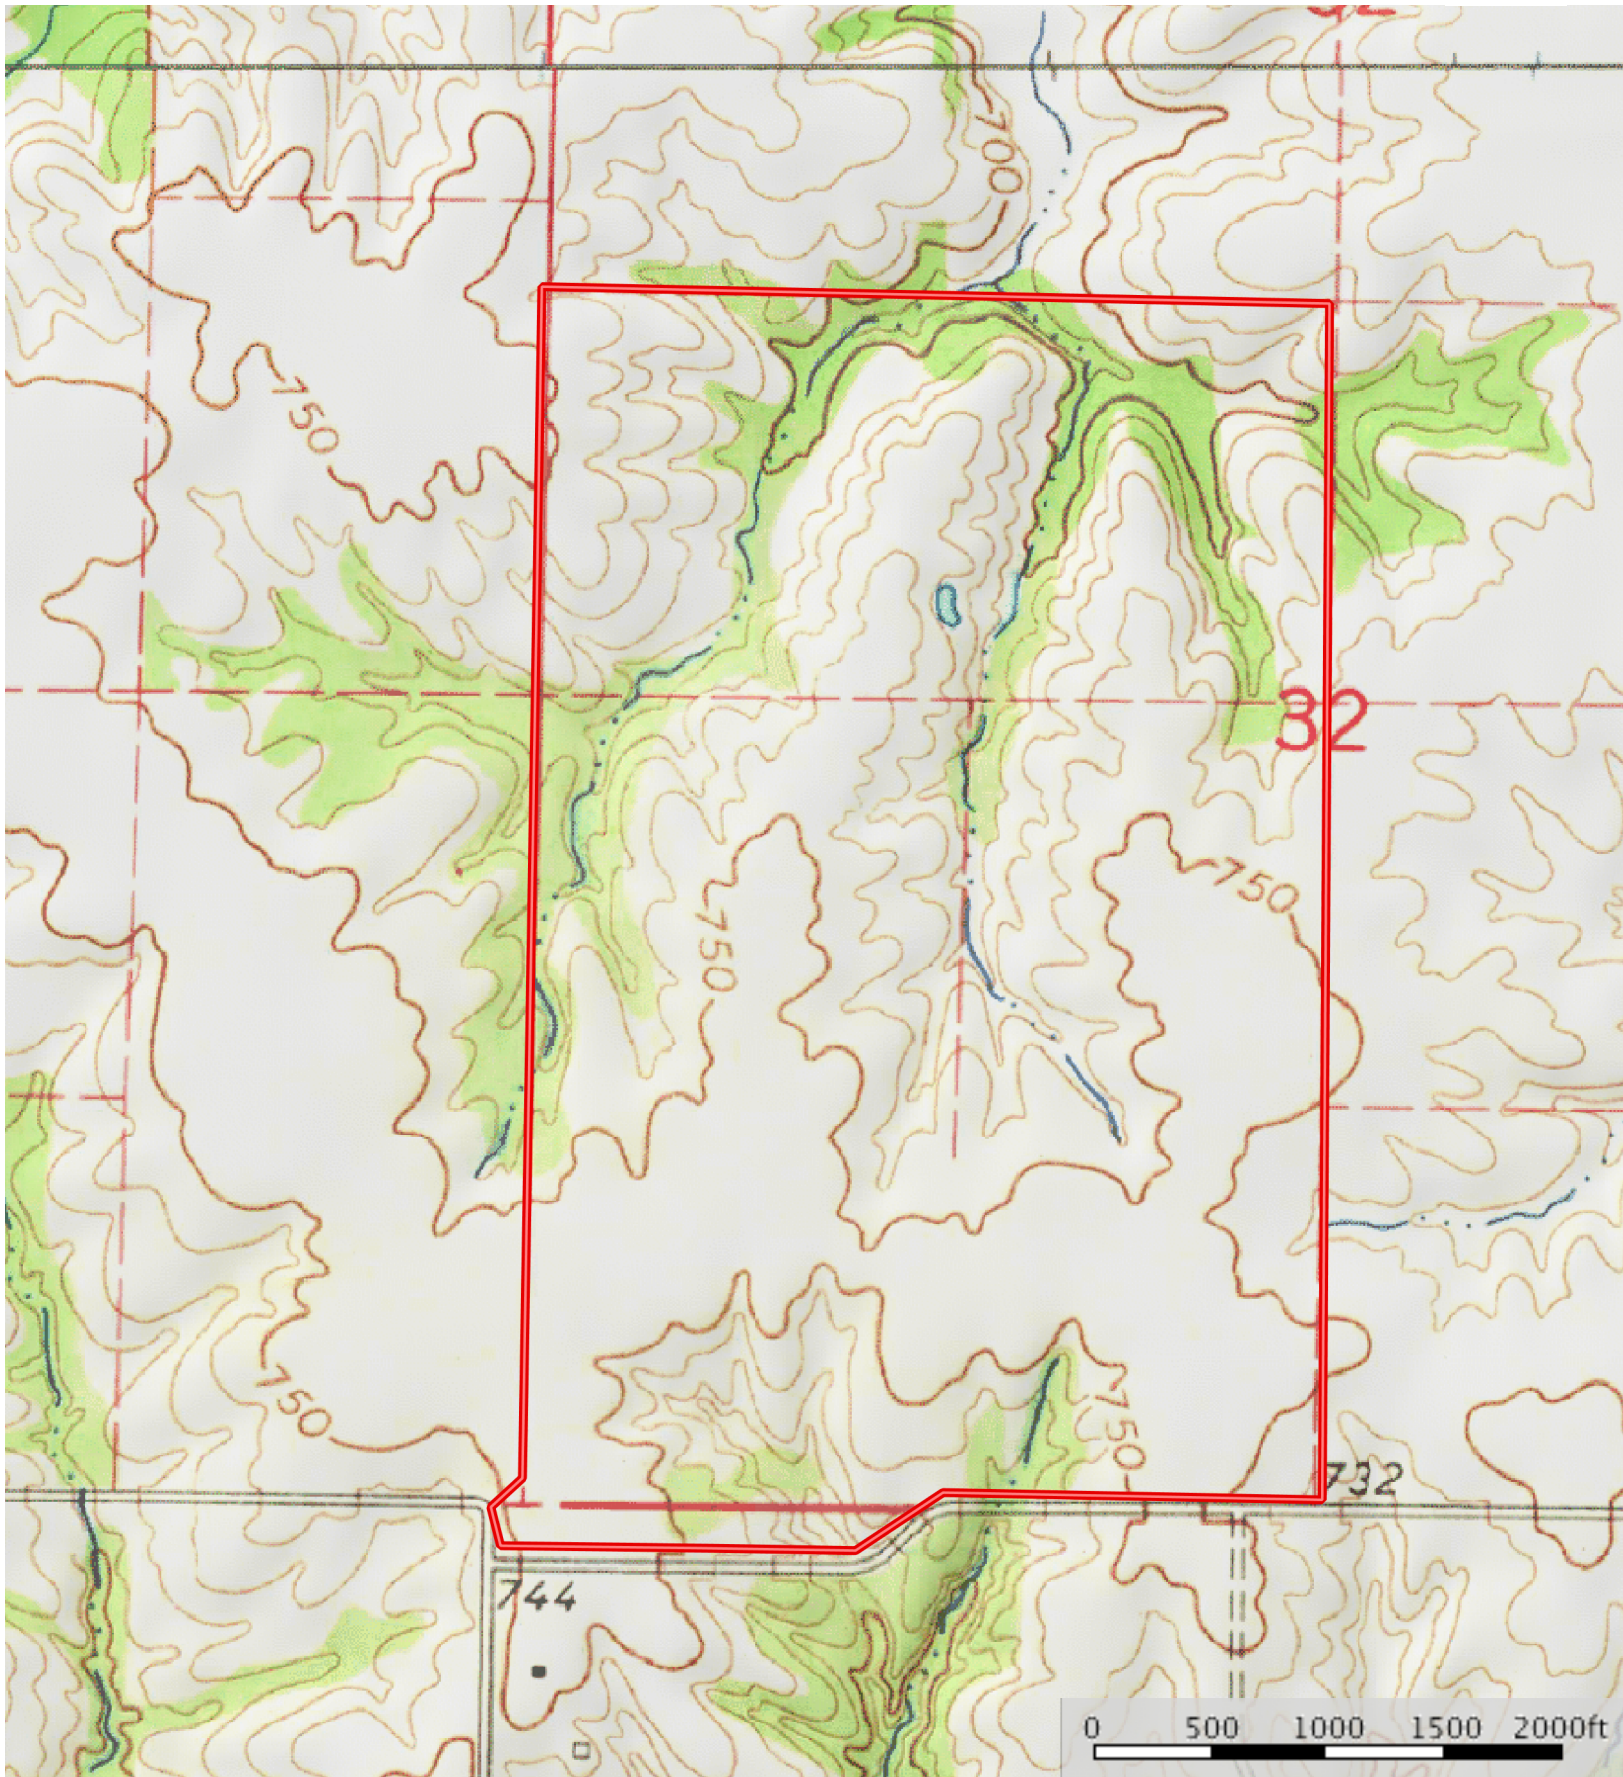

Shelby County 246+/- Acres
Shelby County, Missouri, 246 AC +/-

 Approximate Boundary