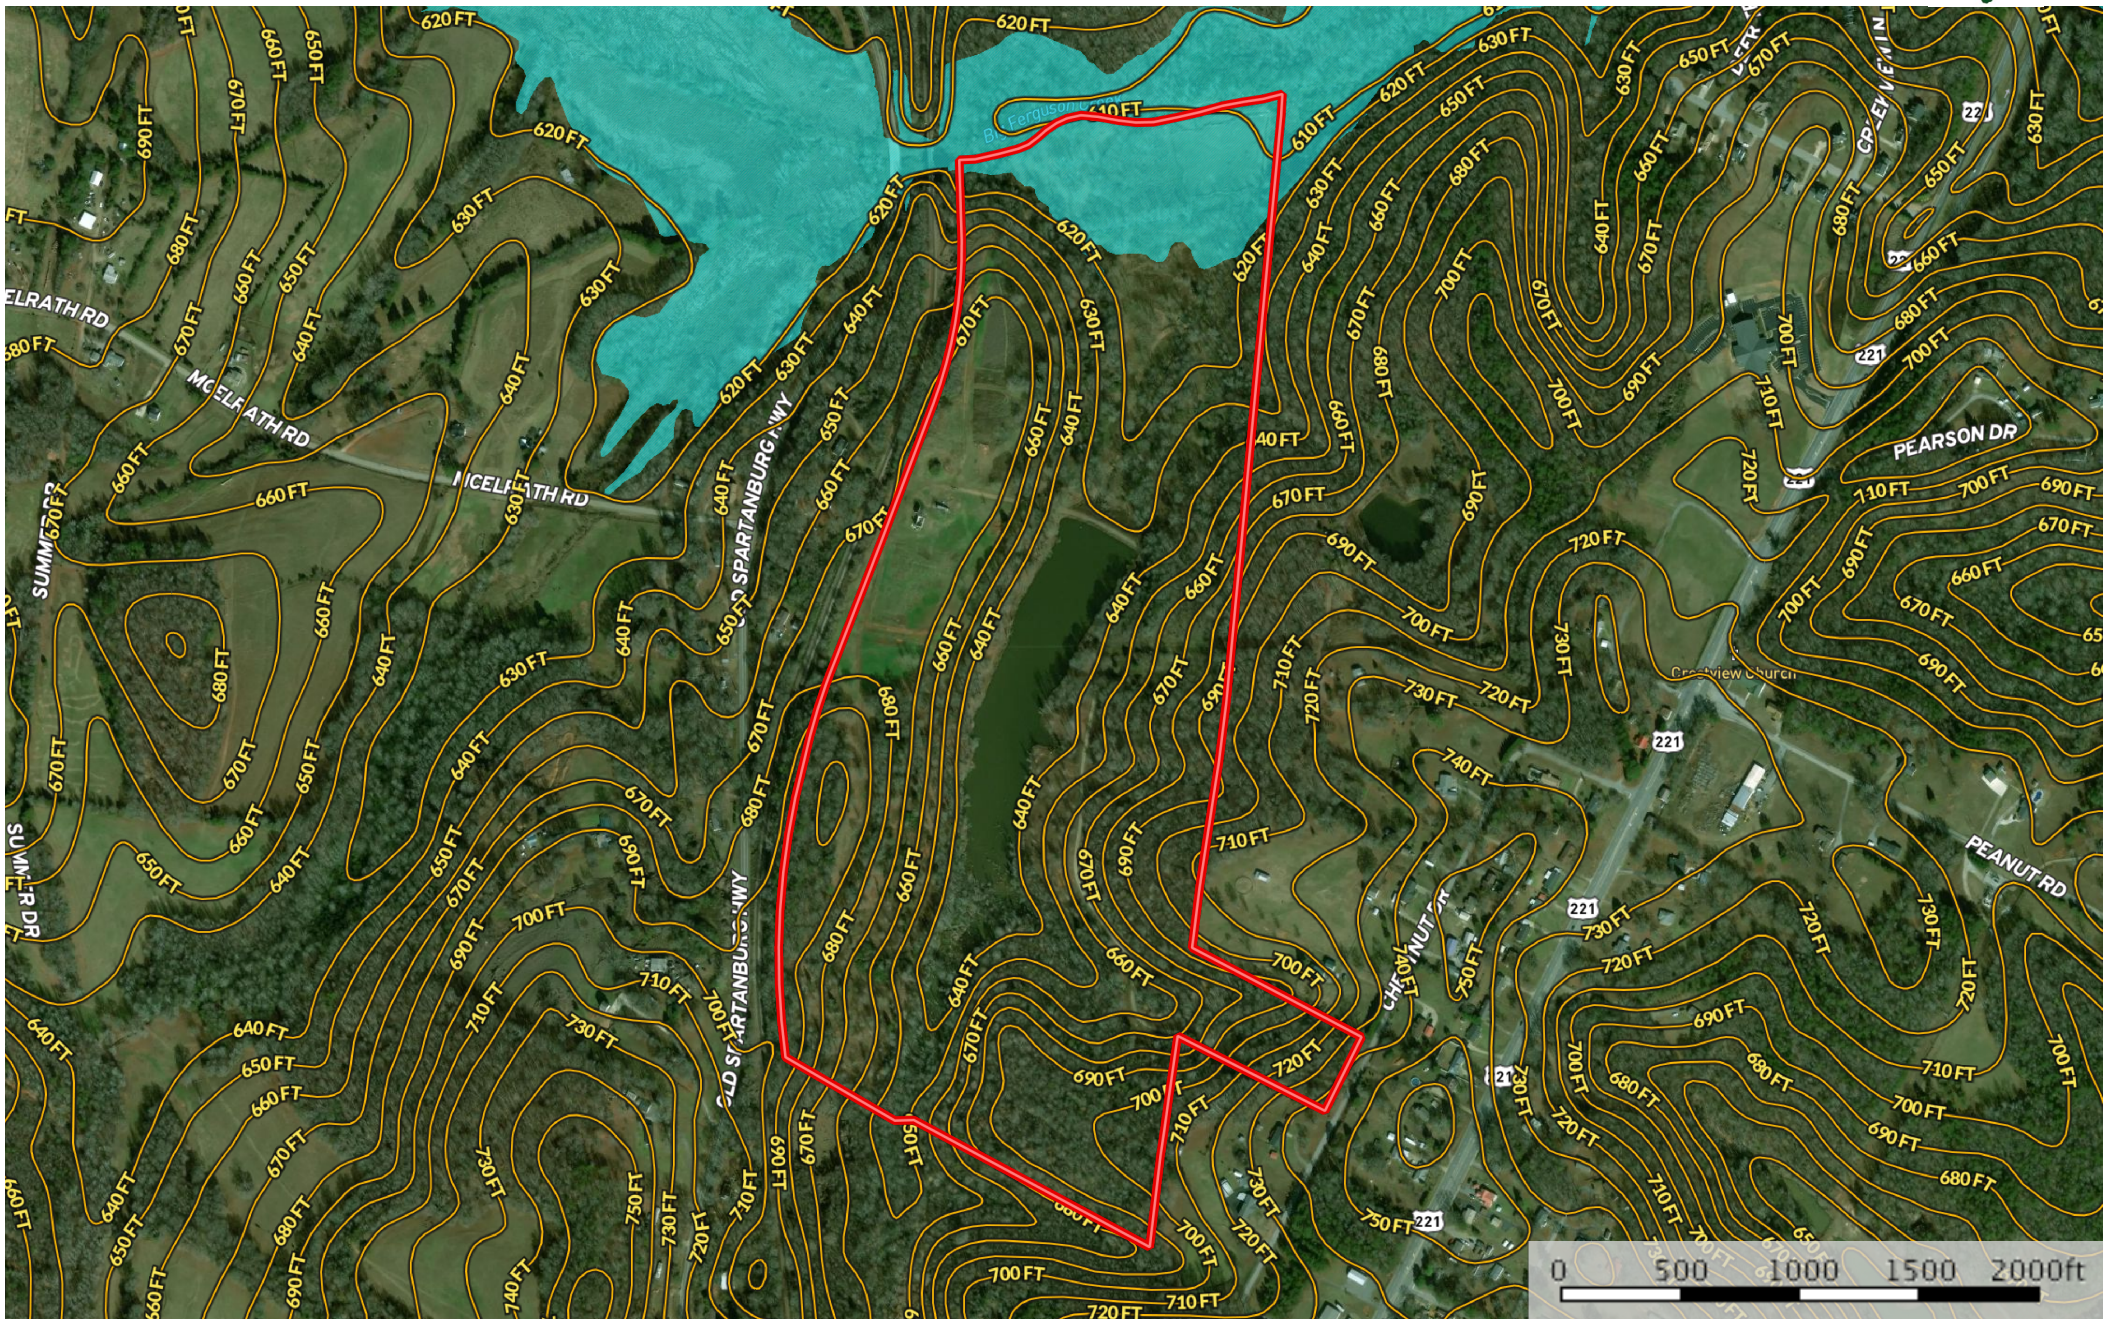

Craft

Spartanburg County, South Carolina, 105 AC +/-

- Boundary
- 100 Year Floodplain
- 500 Year Floodplain
- Floodway
- Special
- Unmapped/ Not Included