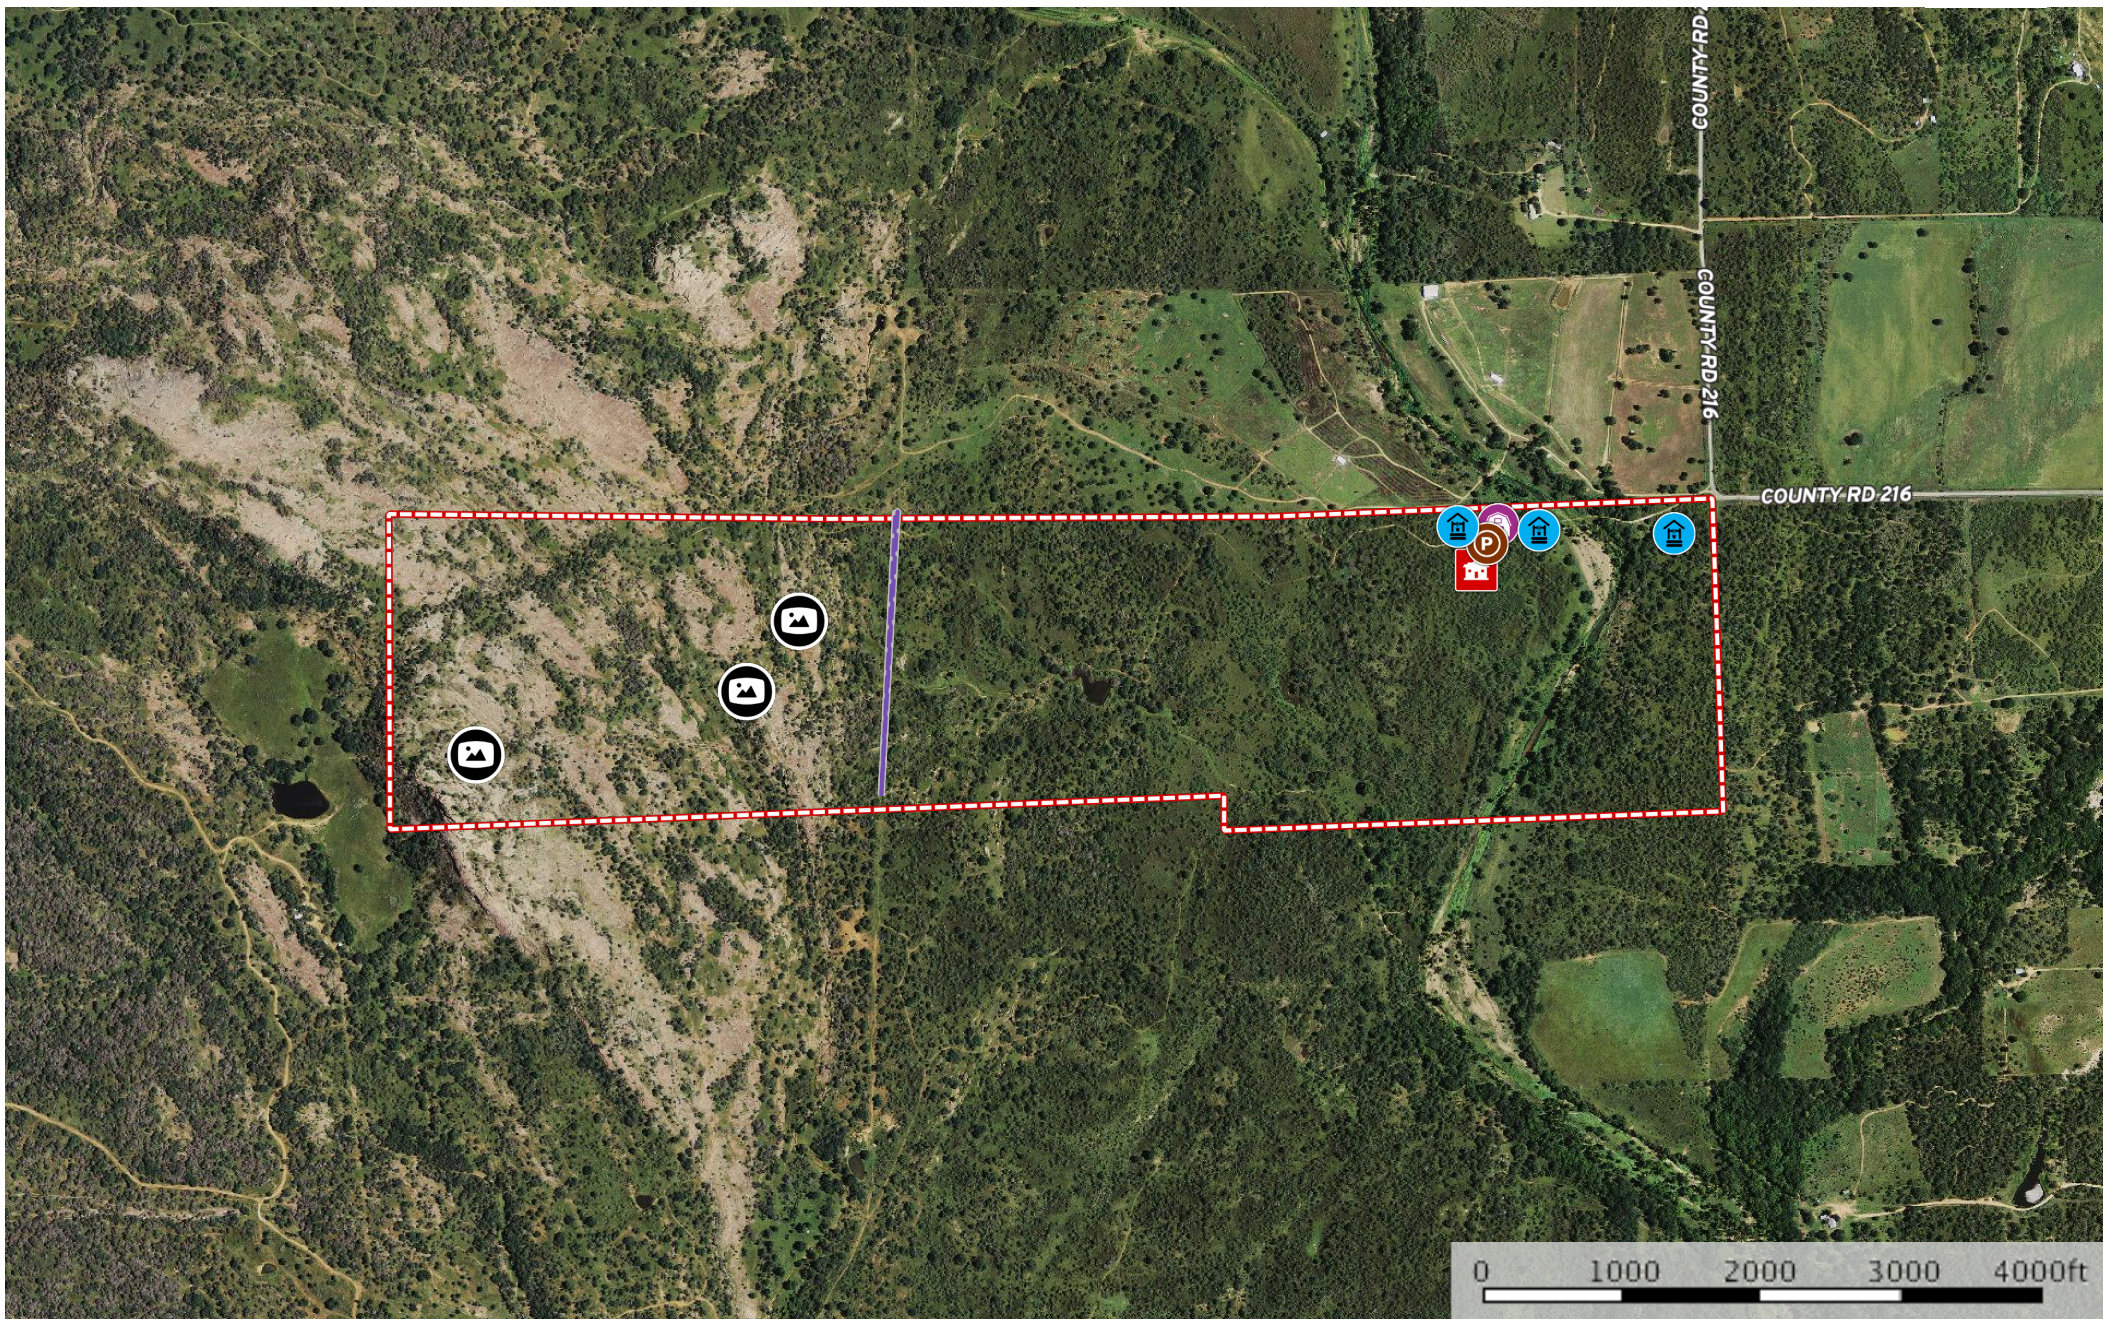

Lockhart Mountain Peak Ranch

Llano County, Texas, 333.34 AC +/-

-  Well
-  Pens
-  Main House
-  Panoramic View
-  Barn
-  Pipeline
-  Boundary