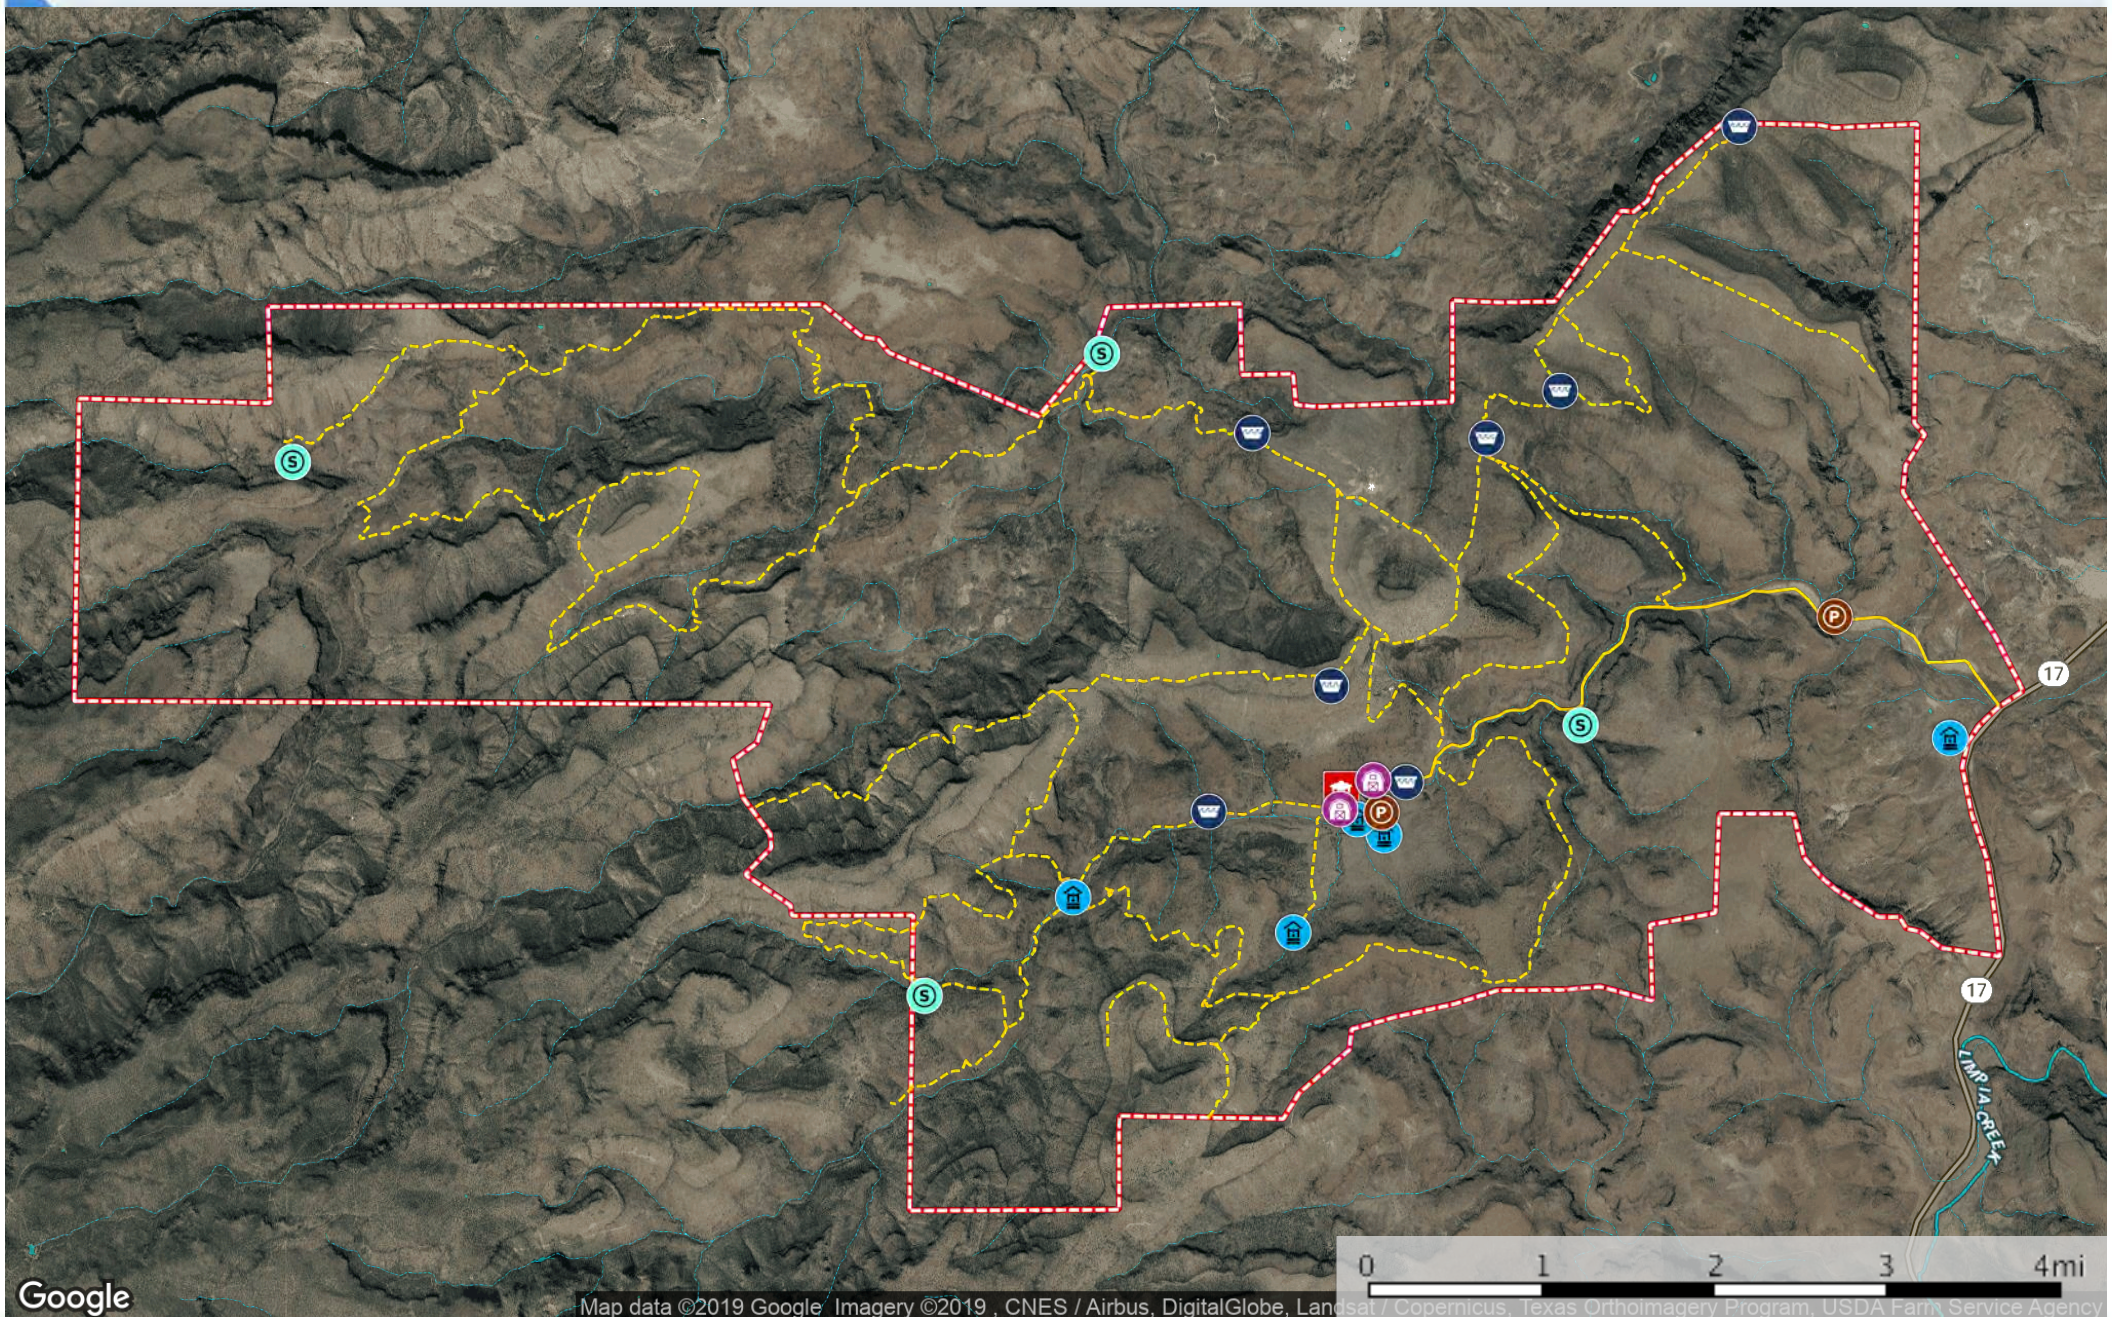

# Lion Mountain Ranch

Jeff Davis County, Texas, 17,450 AC +/-

Google

Map data ©2019 Google Imagery ©2019 , CNES / Airbus, DigitalGlobe, Landsat / Copernicus, Texas Orthoimagery Program, USDA Farm Service Agency

- Barn
- Pens
- Water Storage Tank
- Well
- Main House
- Spring
- Primary Road
- Road / Trail
- Lion Mtn
- Stream, Intermittent
- Water Body
- River/Creek

King Land & Water LLC  
P: (432) 426-2024 / (512)-840-1175 kinglandwater.com

The information contained herein was obtained from sources deemed to be reliable. MapRight Services makes no warranties or guarantees as to the completeness or accuracy thereof.