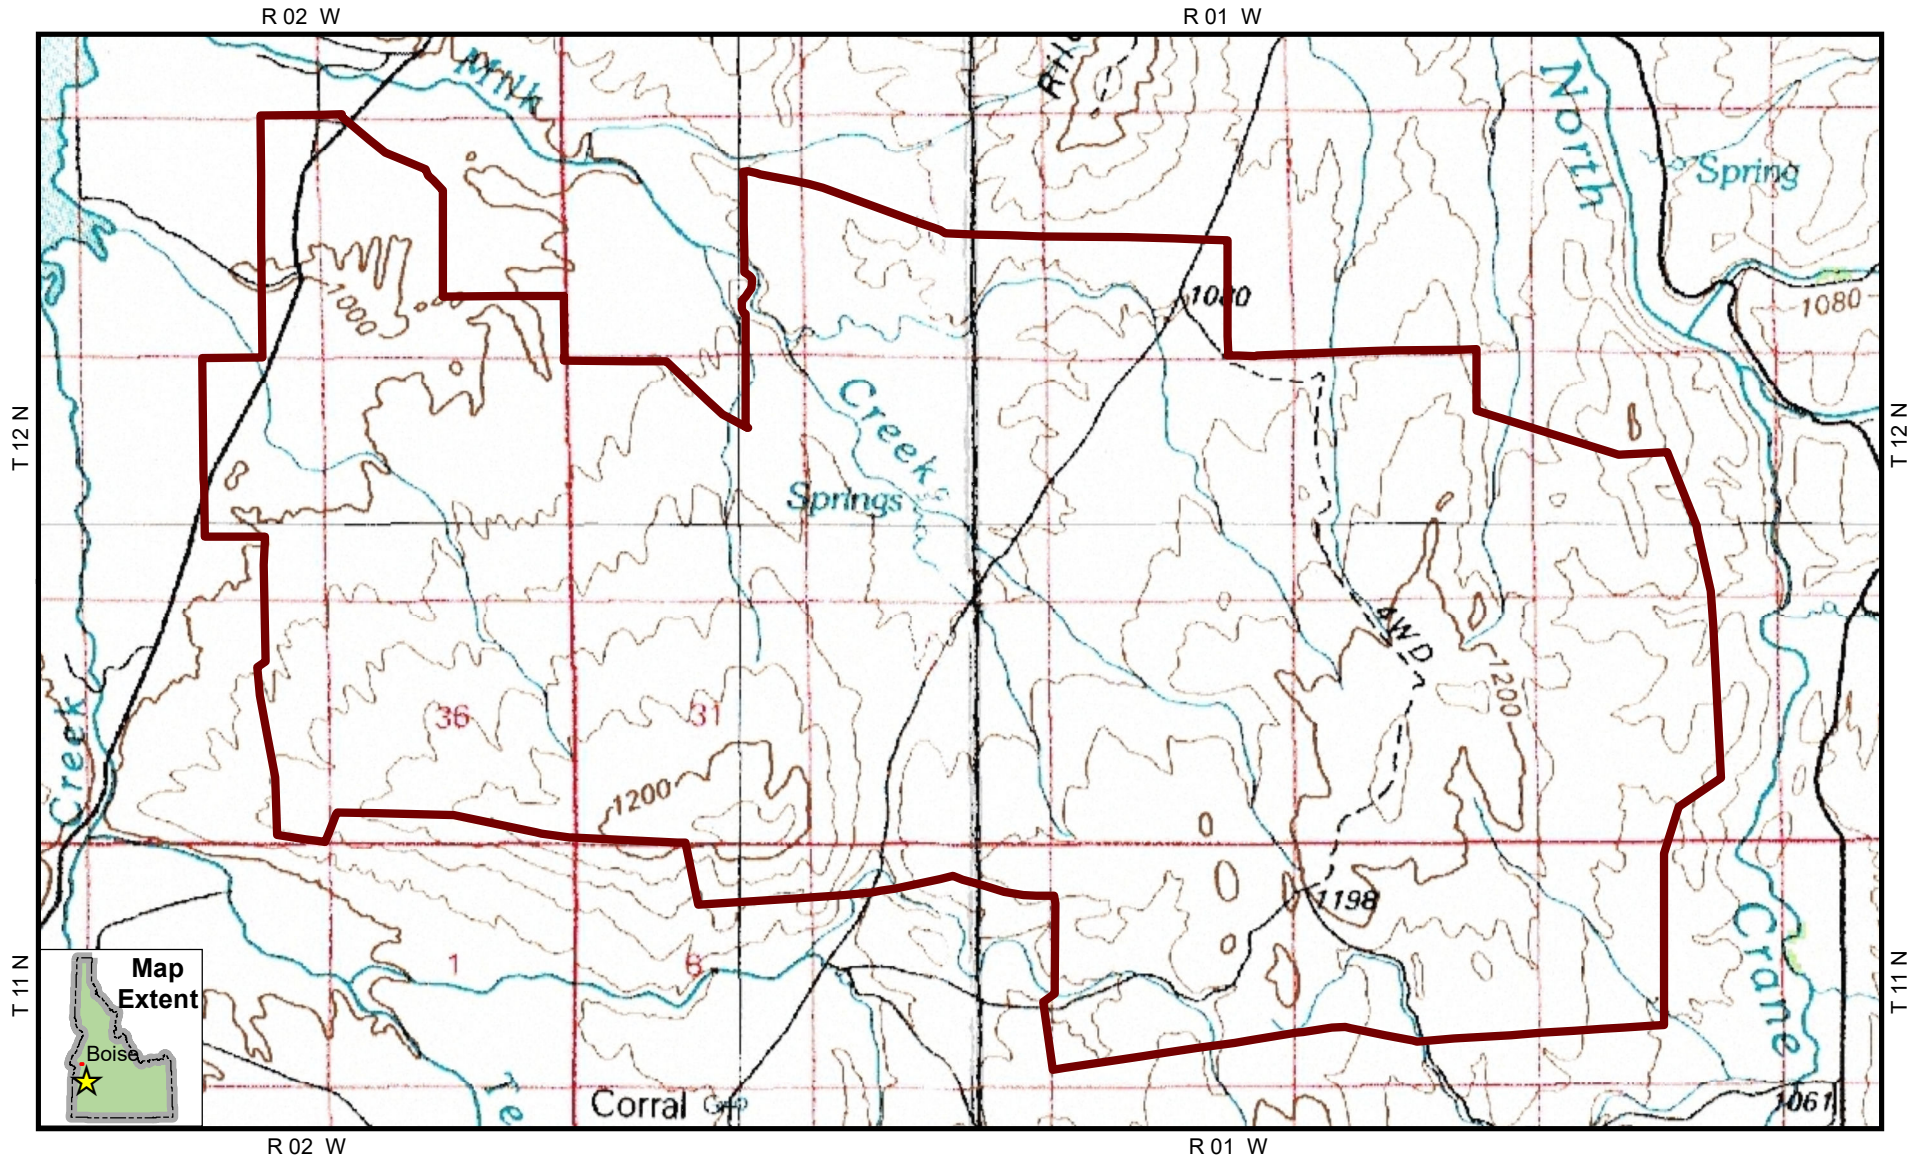

West Crane Common

U.S. Department of the Interior
Bureau of Land Management, Idaho
Boise District Office
Map date: May 03, 2019

No warranty is made by the Bureau of Land Management. The accuracy, reliability, or completeness of these data for individual use or aggregate use with other data is not guaranteed. This map cannot be made Section 508 compliant. For help with its data or information, please contact the BLM Idaho State Office webmaster at (208) 373-4000.