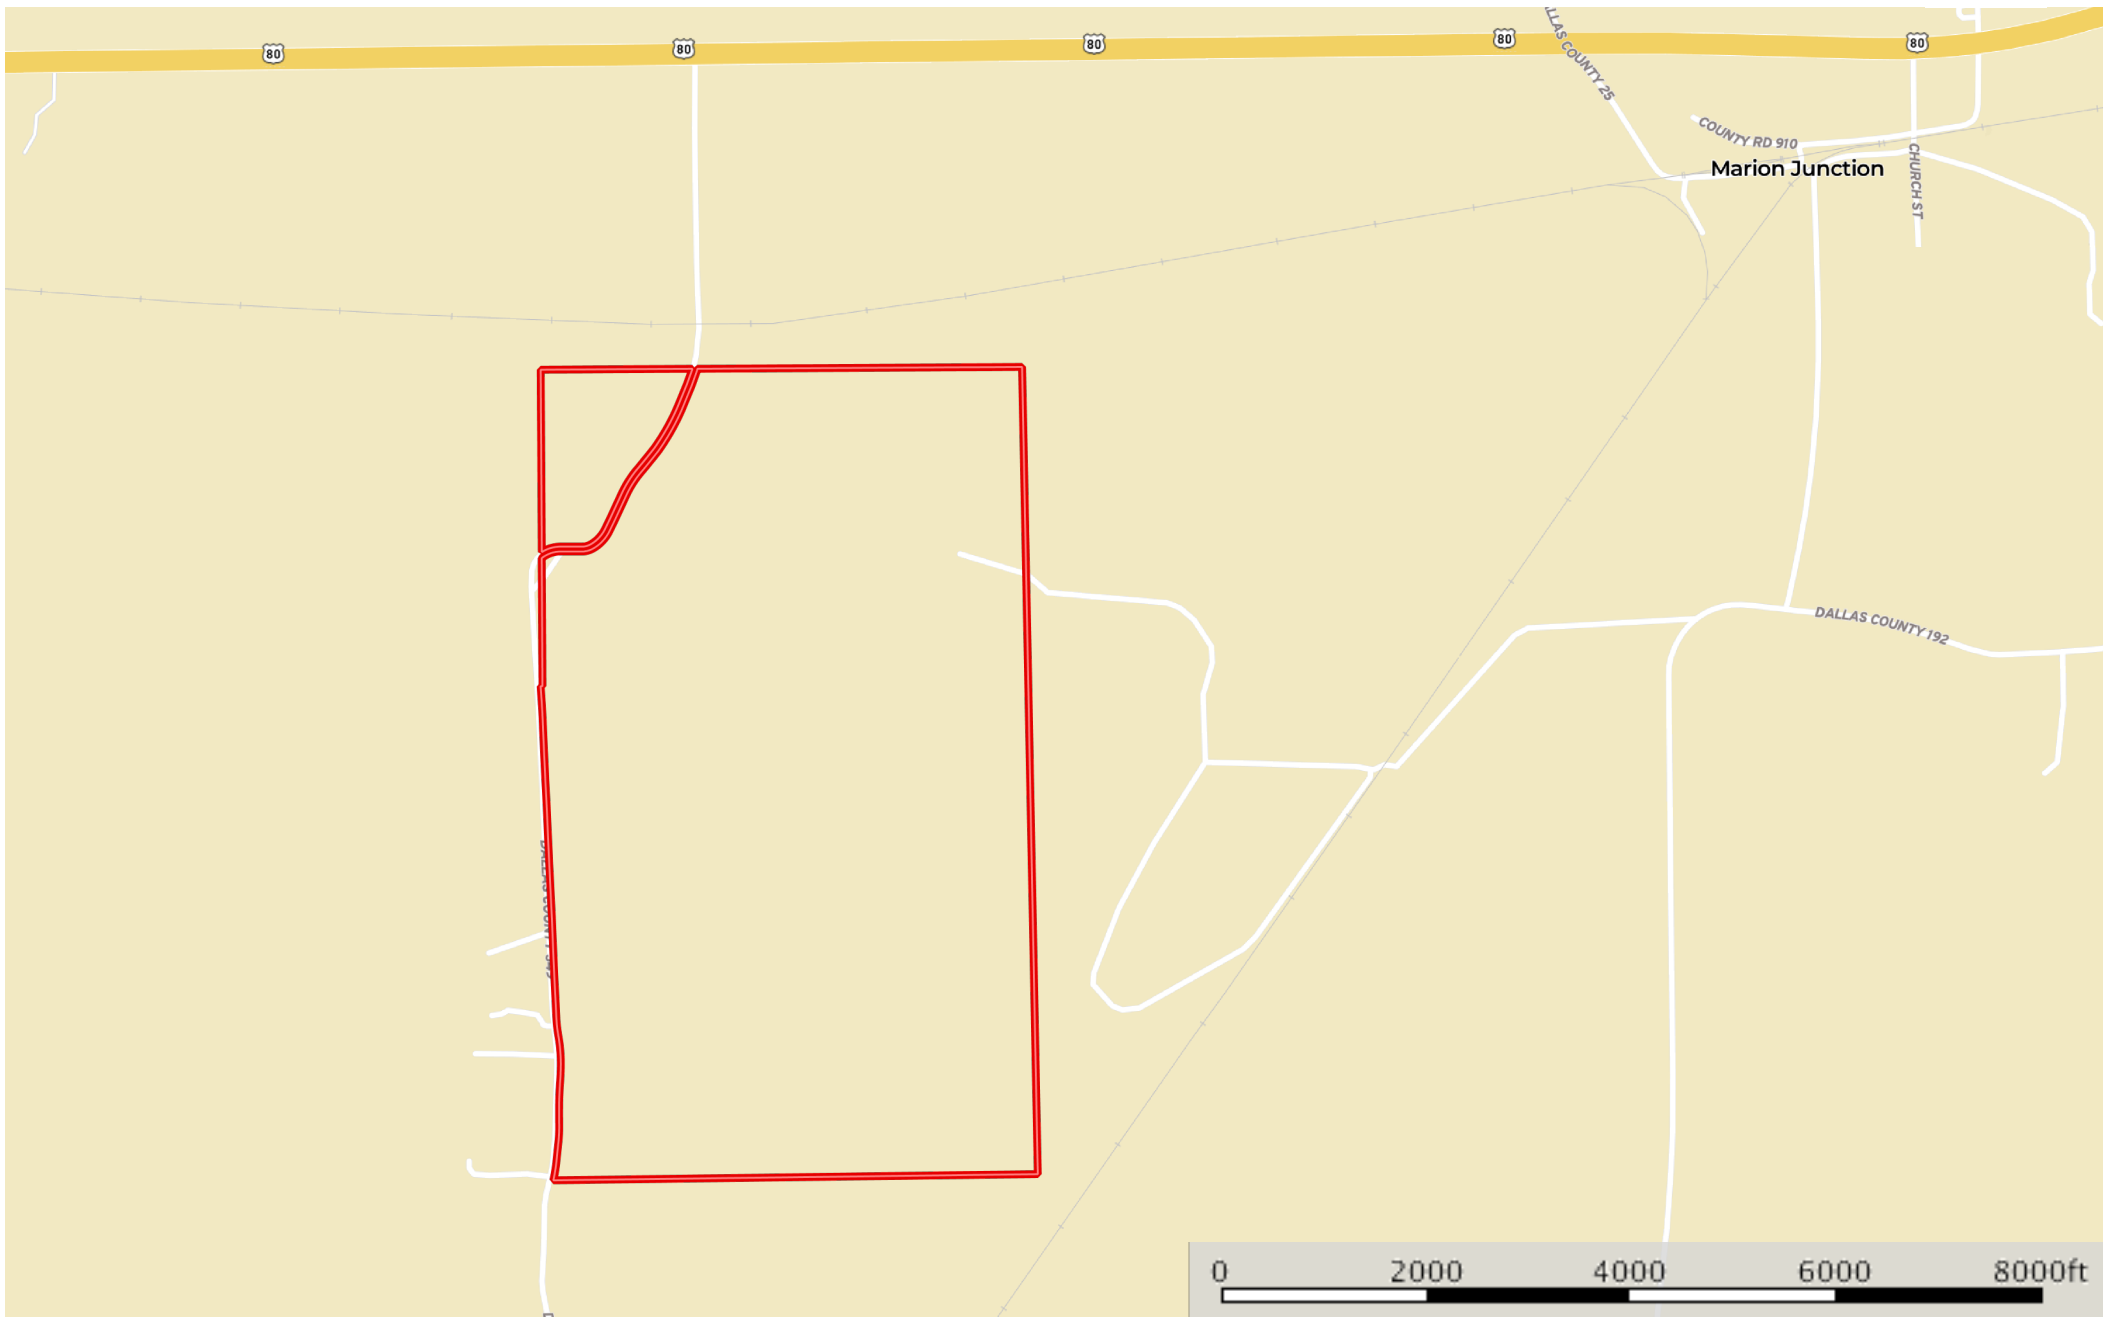

606 acres Dallas County Carter Timberlands

Dallas County, Alabama, 606 AC +/-

 Boundary