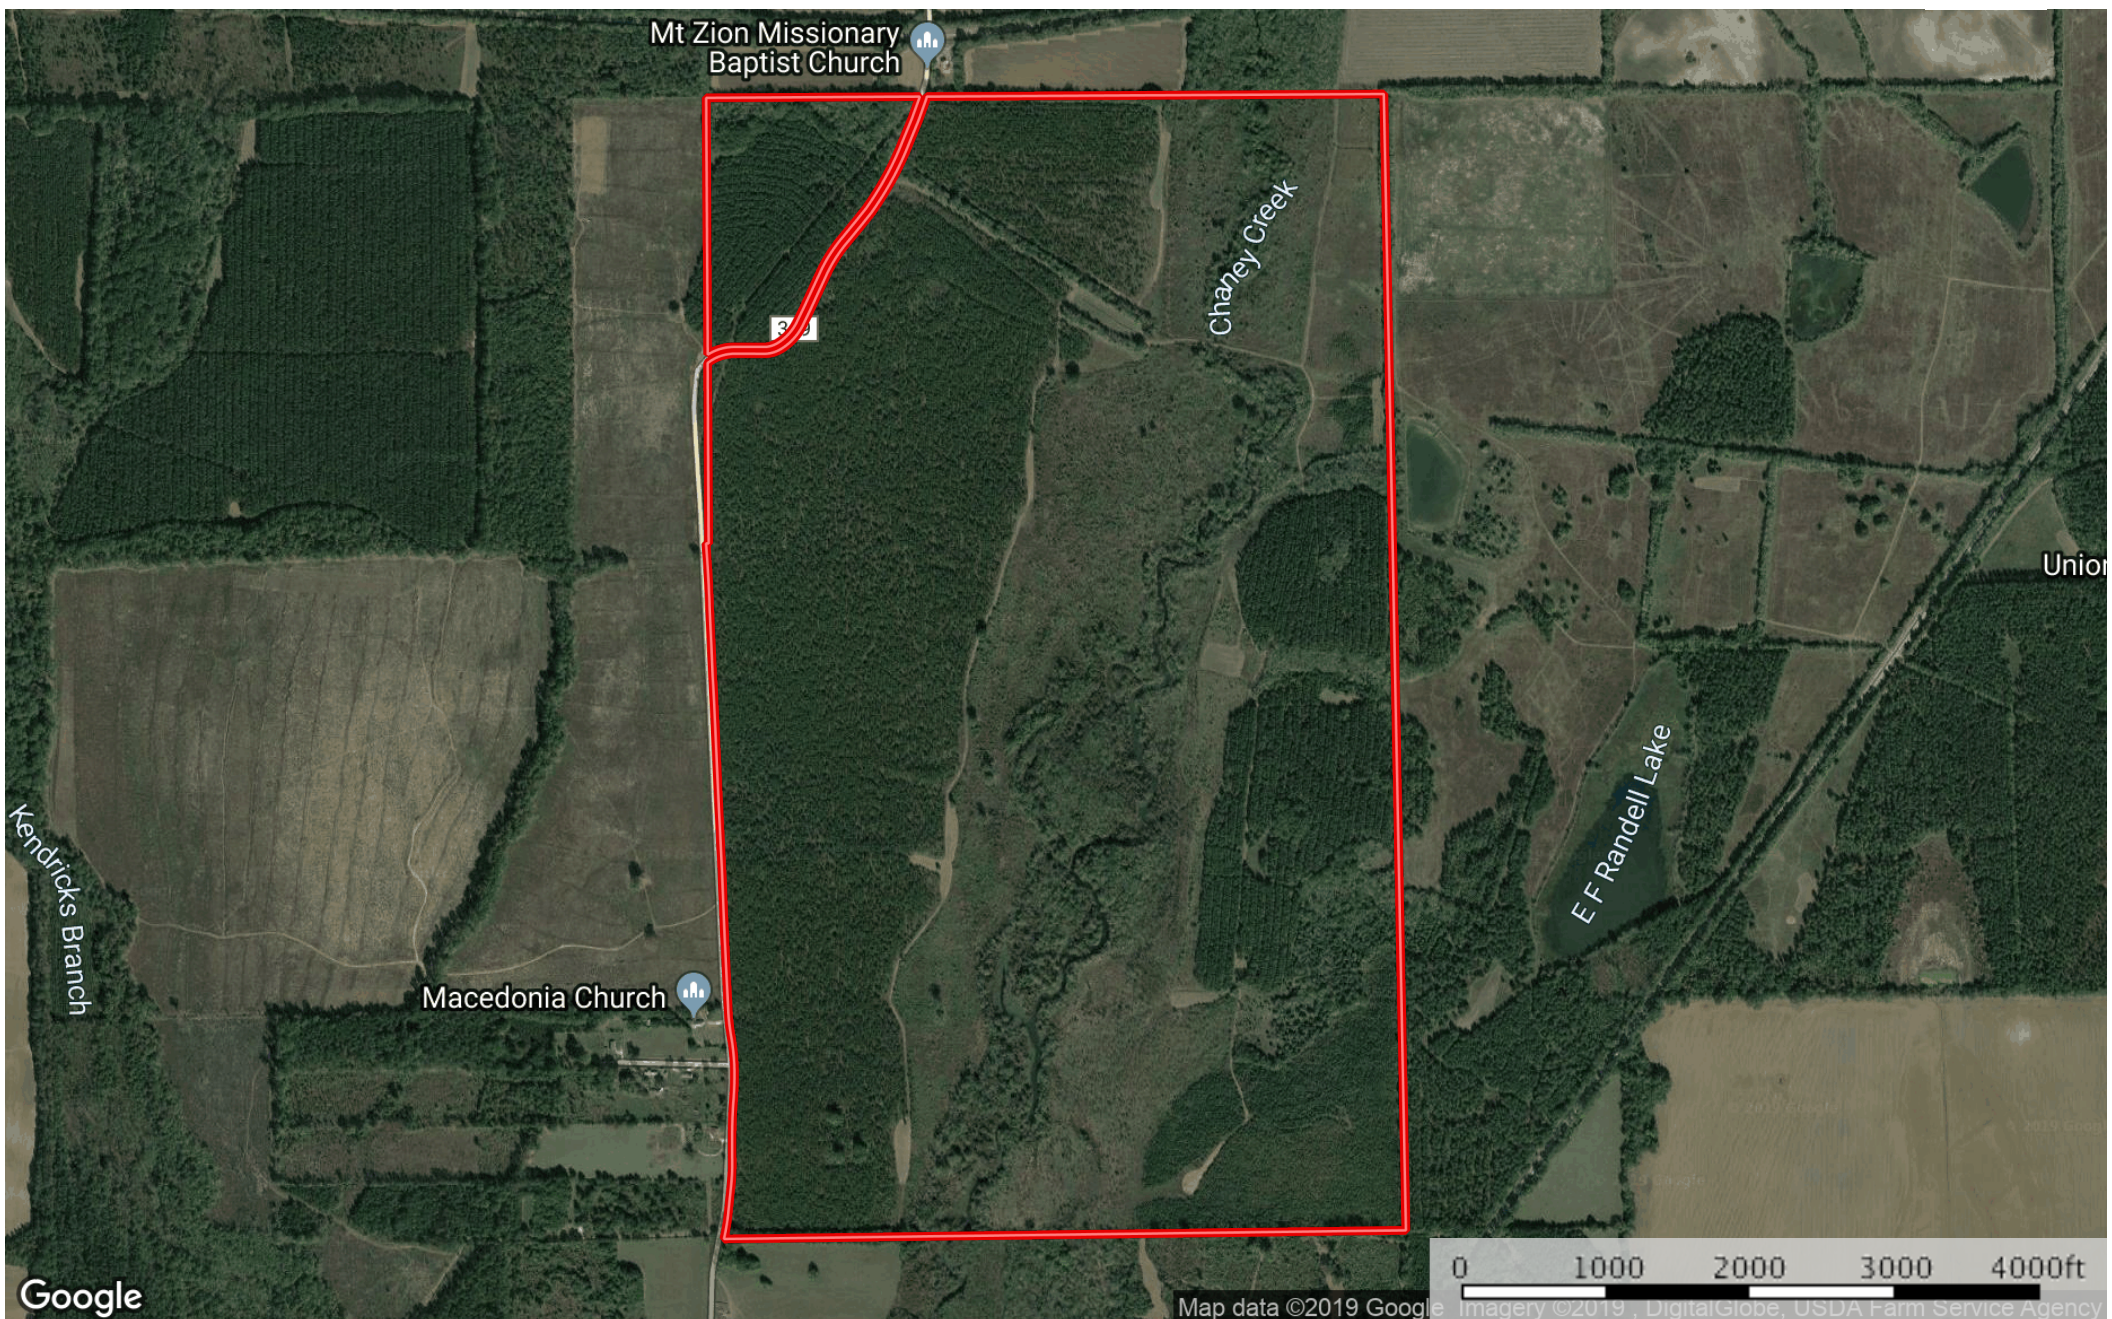

606 acres Dallas County Carter Timberlands

Dallas County, Alabama, 606 AC +/-

 Boundary