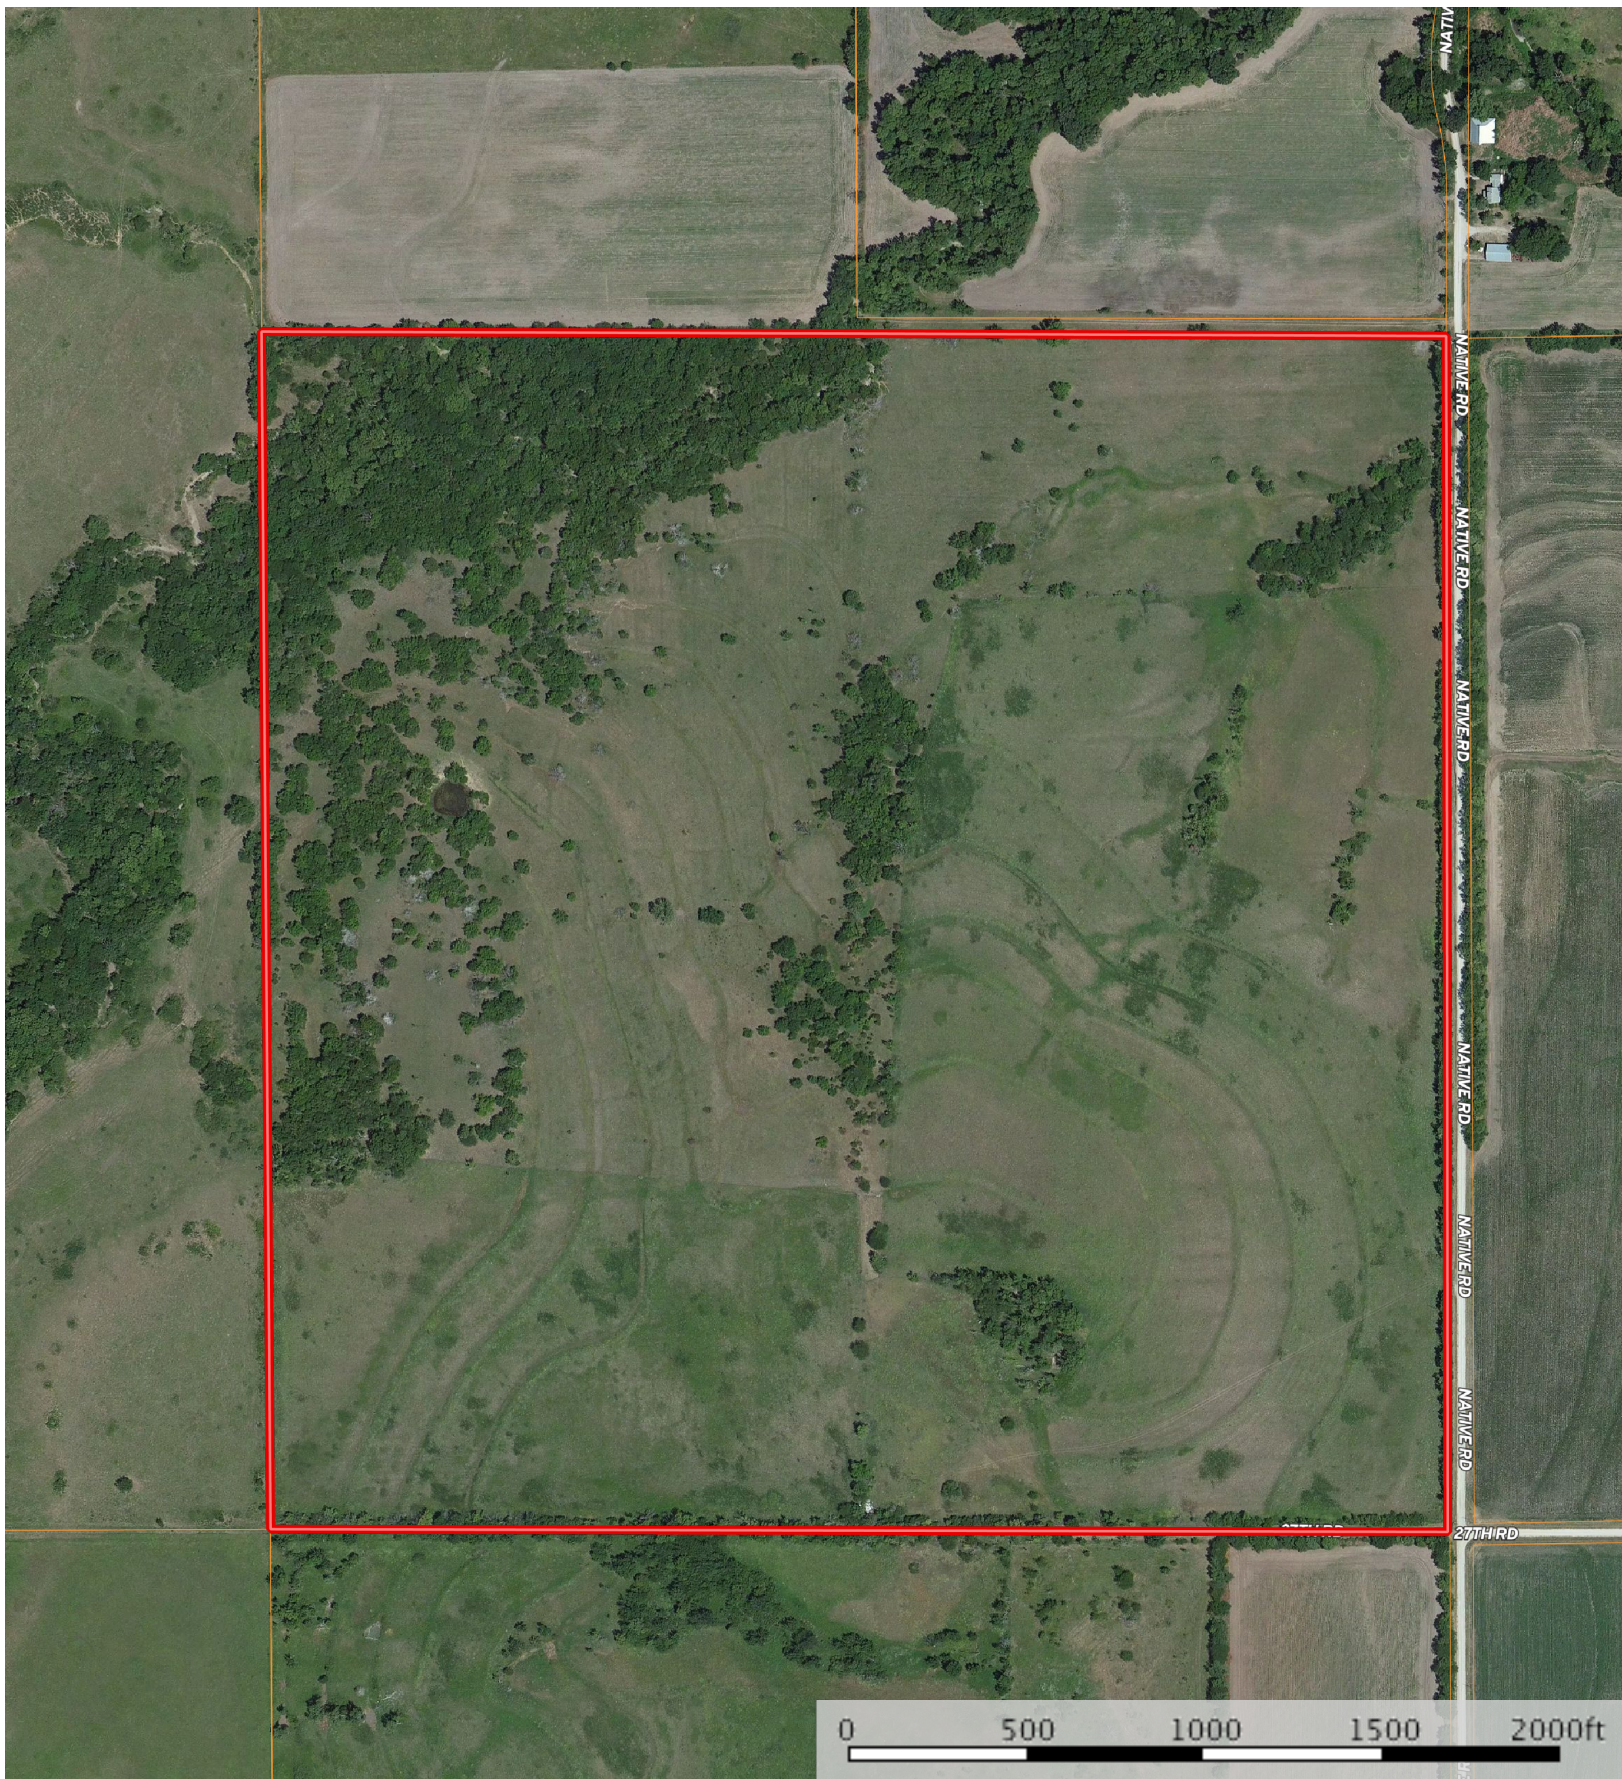

2718 NATIVE RD. NE WAVERLY, KS

Coffey County, Kansas, 160 AC +/-

 Boundary