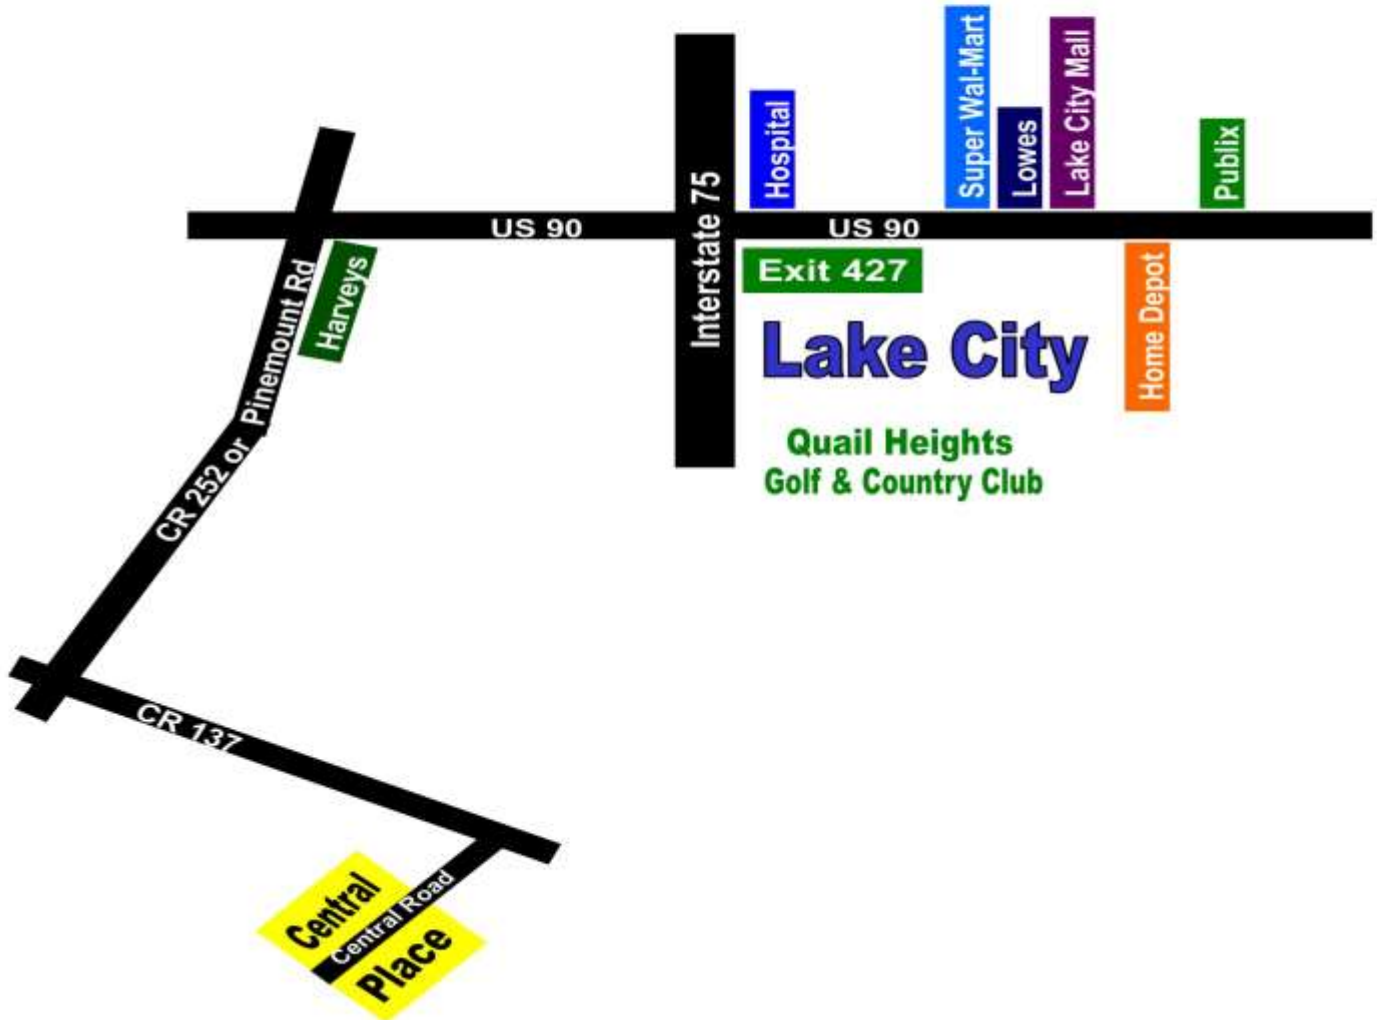

## Directions to Central Place

### Directions to Central Place

1. Take I-75 North to Exit 427 (Lake City)
2. Turn LEFT onto US 90 West (Go 1.3 miles to SW Pinemount / CR 252)
3. Turn LEFT onto SW Pinemount / CR 252 (Go 7.6 miles to CR 137 at 4-way stop)
4. Turn LEFT onto CR 137 (Go 4 miles to Central Road on your RIGHT)
5. Turn RIGHT onto Central Road and go 8/10 of a mile and Central Place will be on your RIGHT and LEFT. (Use the Central Place Sales Plat to locate the estates)

**Address for GPS of House Next to property: 4780 Central Road, Wellborn, FL 32094**