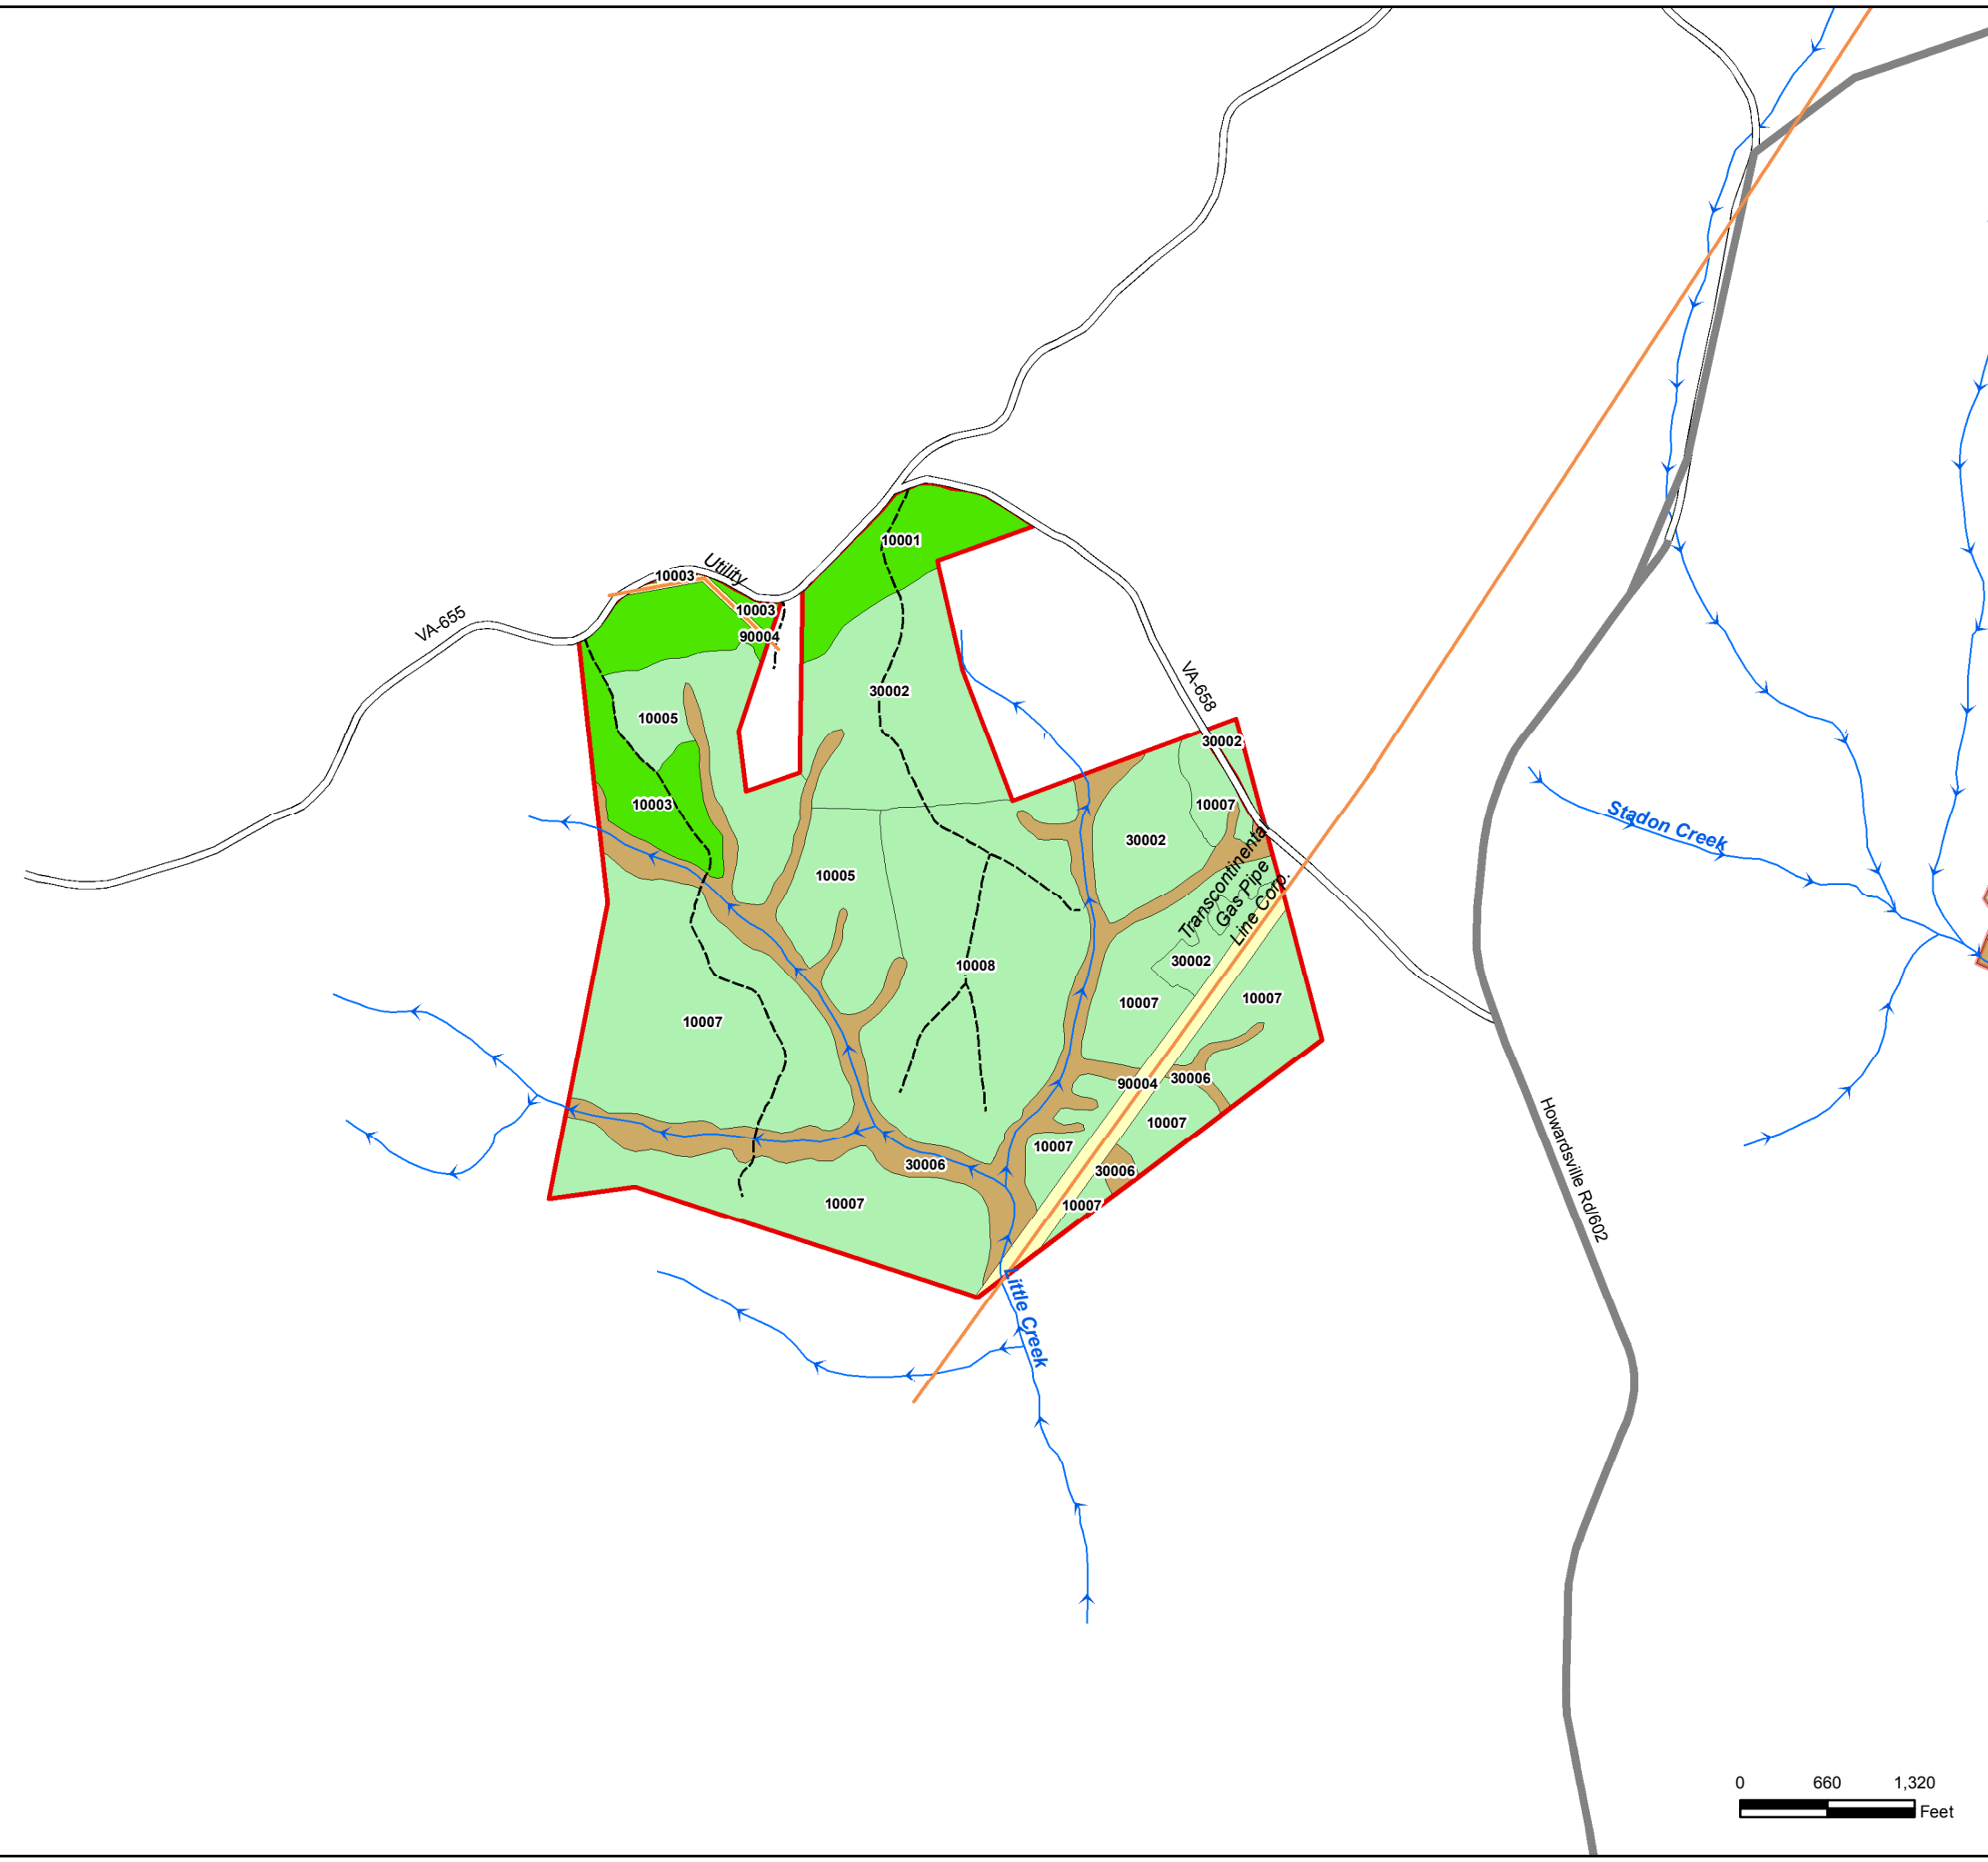

Note: Stands listed below may include multi-part stands. In cases where a single tract requires multiple maps, acreages listed may include shapes not visible on this map.

Stand	Description	Year Origin	Thin Year	Acres
10001	Planted Upland Loblolly Pine	1996	2013	20.26
10003	Planted Upland Loblolly Pine	1997	2013	31.25
10005	Planted Upland Loblolly Pine	2004		47.11
10007	Planted Upland Loblolly Pine	2009		160.35
10008	Planted Upland Loblolly Pine	2003		78.01
30002	Natural Upland Loblolly Pine	2006		67.75
30006	Natural Bottomland Mixed Hardwood	1970		67.19
90004	Utility	0		15.78

Land Cover Types

	Undefined		Pine (0-14 yrs)
	Bottomland Hardwood		Pine (15-25 yrs)
	Conifer		Pine (26+ yrs)
	Cutover		Pine/Hardwood
	Hardwood		Water
	Nonforest		

Timber Type Map

Client:	Valencia Tree, LLC		
Unit:	Monticello Forest, LLC		
Tract:	391 - Patteson (Map 1 of 1)		
Tract Number:	011716	Tract Acres:	487.70
Tract Date:	6/20/2008	Stand Date:	10/7/2015
County:	Buckingham	State:	Virginia
Date Printed:	10/8/2015	Projection:	NAD 1983 UTM Zone 17N

Map Produced by F&W Forestry Services, Inc.

Valencia Tree, LLC
Tract #011716
391 - Patteson
Buckingham County, VA
487.70 Acres

Lat. 37.648, Long. -78.609 (Tract Center)

Legend

- 4WD
- Local Paved or Unknown
- Secondary State or County Hwy
- Primary US or State Hwy
- Primary Limited Access or Interstate
- Counties