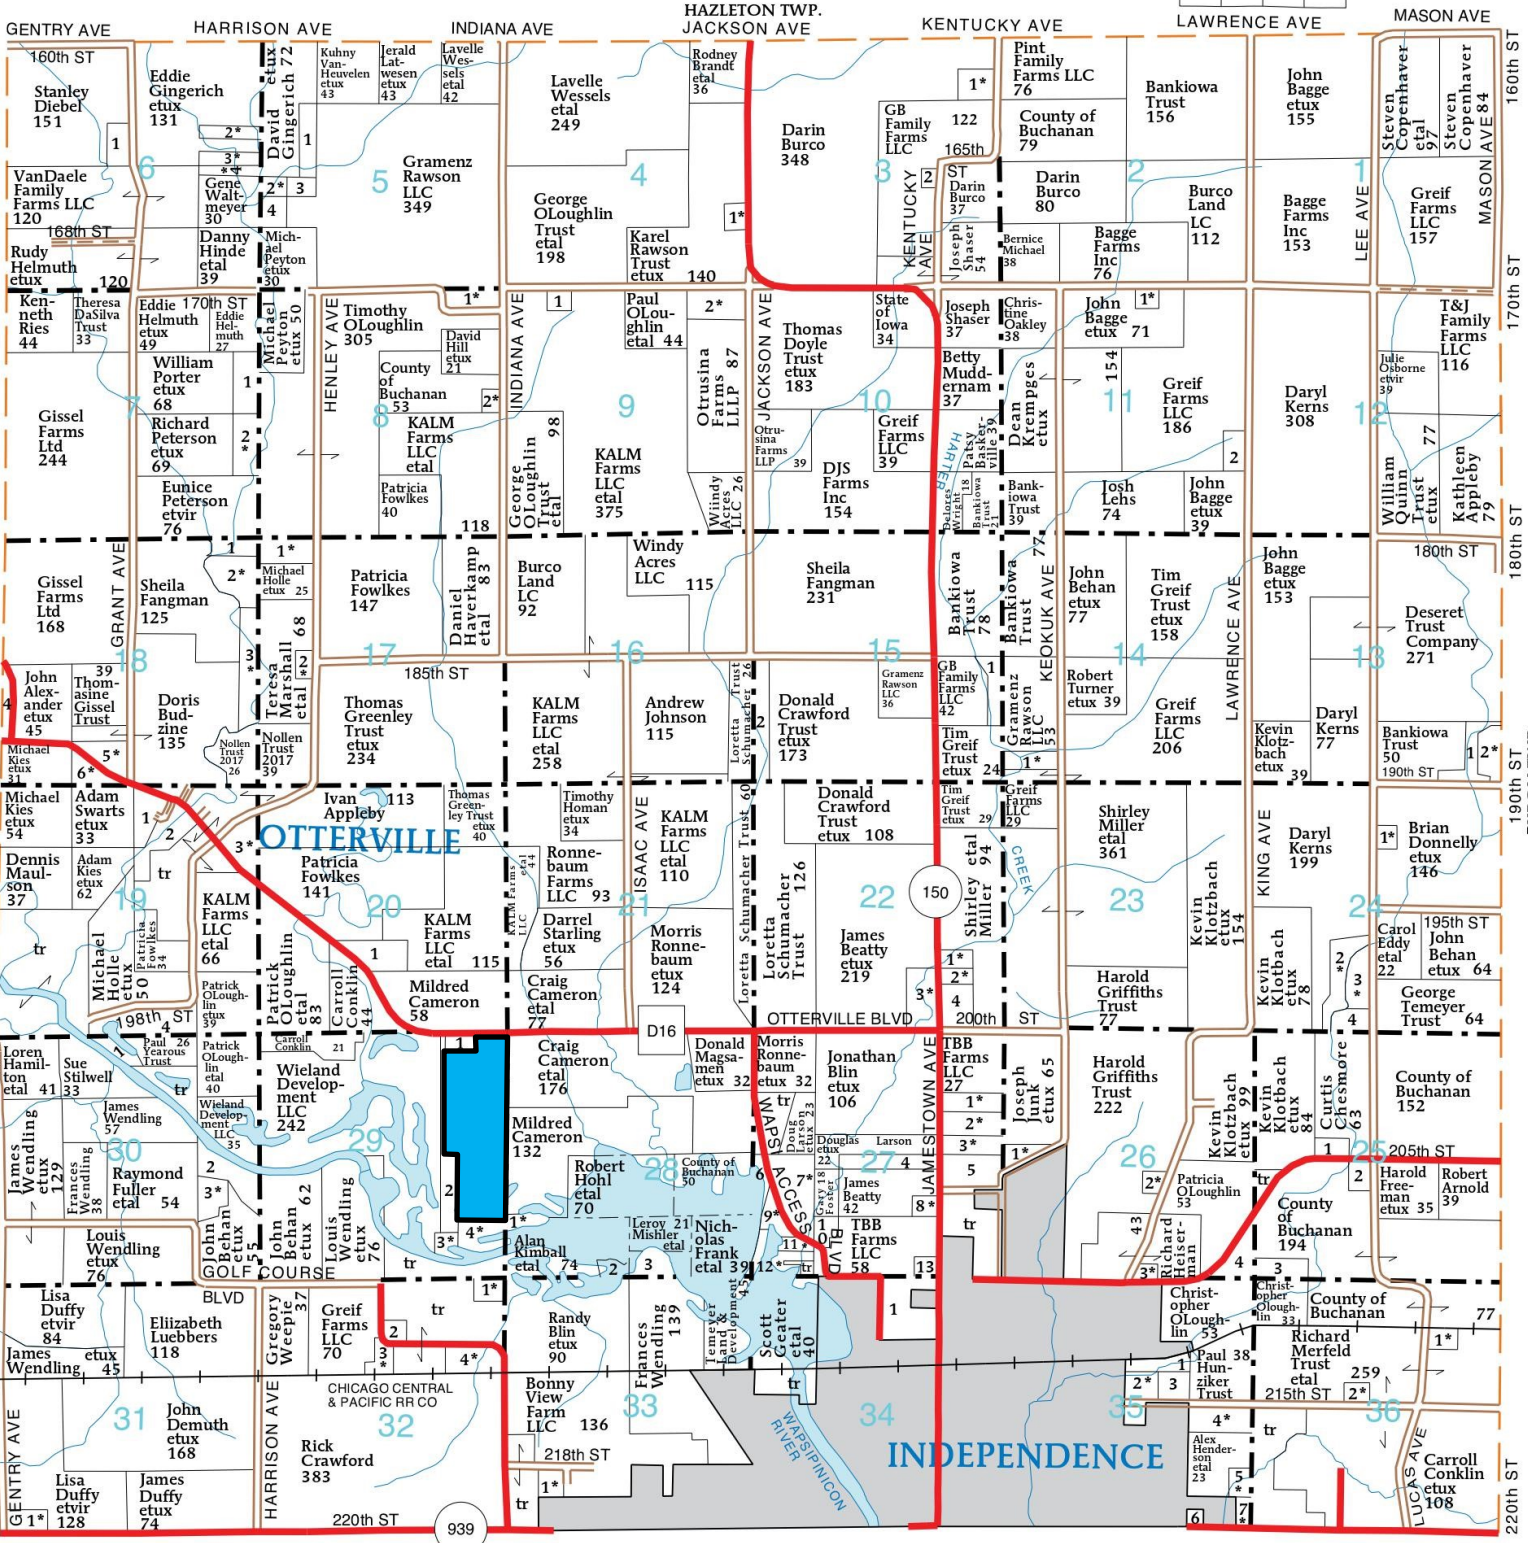

T-89-N

WASHINGTON PLAT

R-9-W

(Landowners)

WESTBURG TWP.

SUMNER TWP.

160th ST
170th ST
180th ST
190th ST
200th ST
215th ST
220th ST