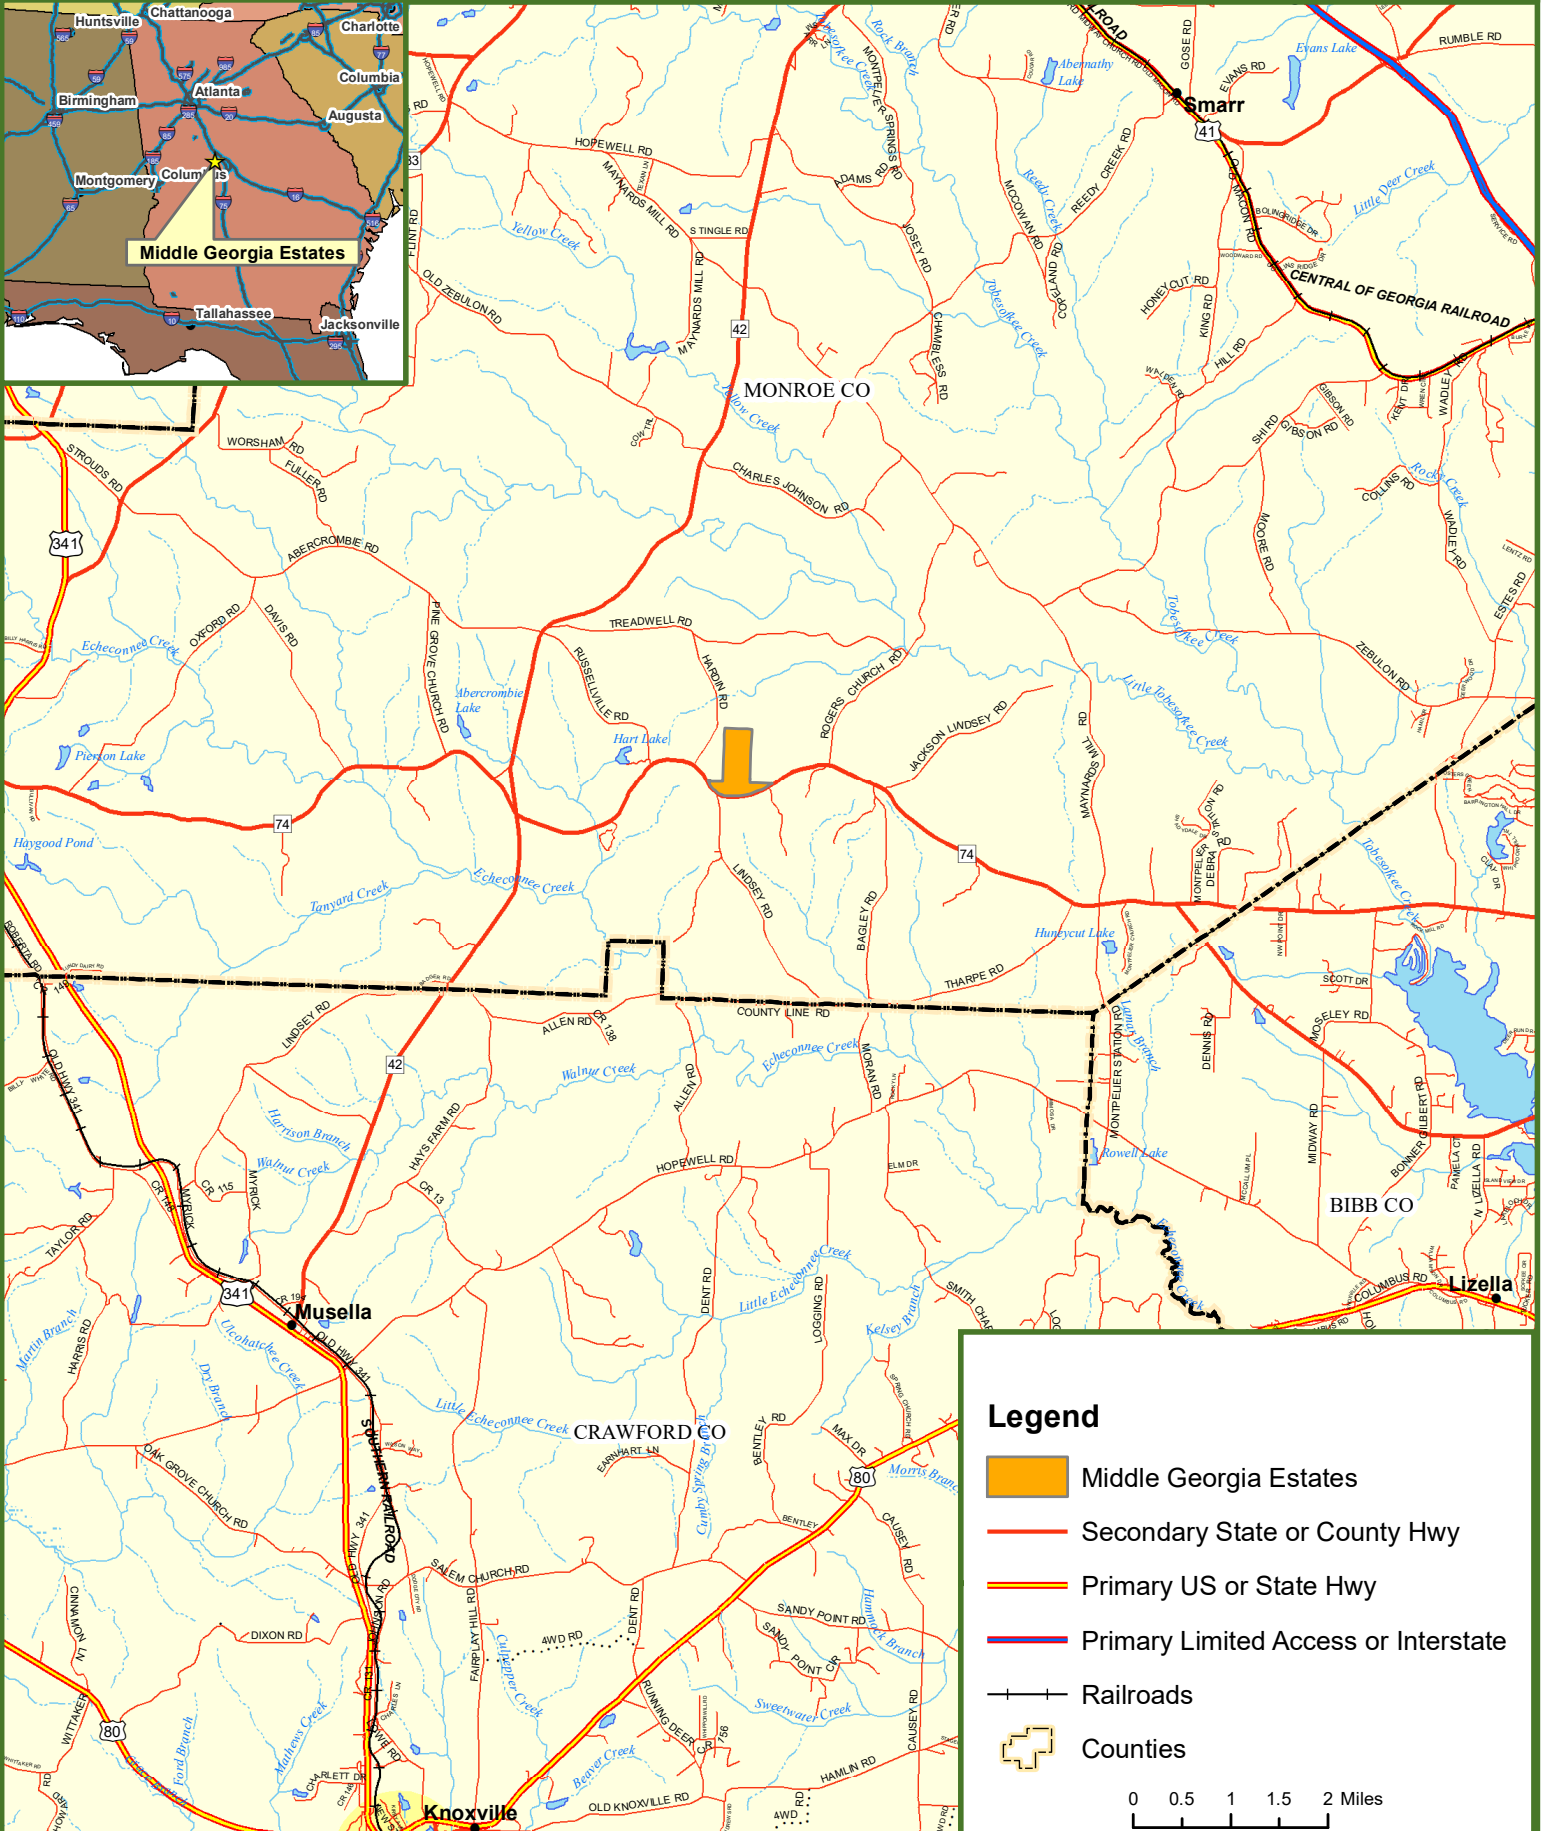

Locus Map

Middle Georgia Estates

Monroe County, GA

142 +/- Acres

Legend

-  Middle Georgia Estates
-  Secondary State or County Hwy
-  Primary US or State Hwy
-  Primary Limited Access or Interstate
-  Railroads
-  Counties