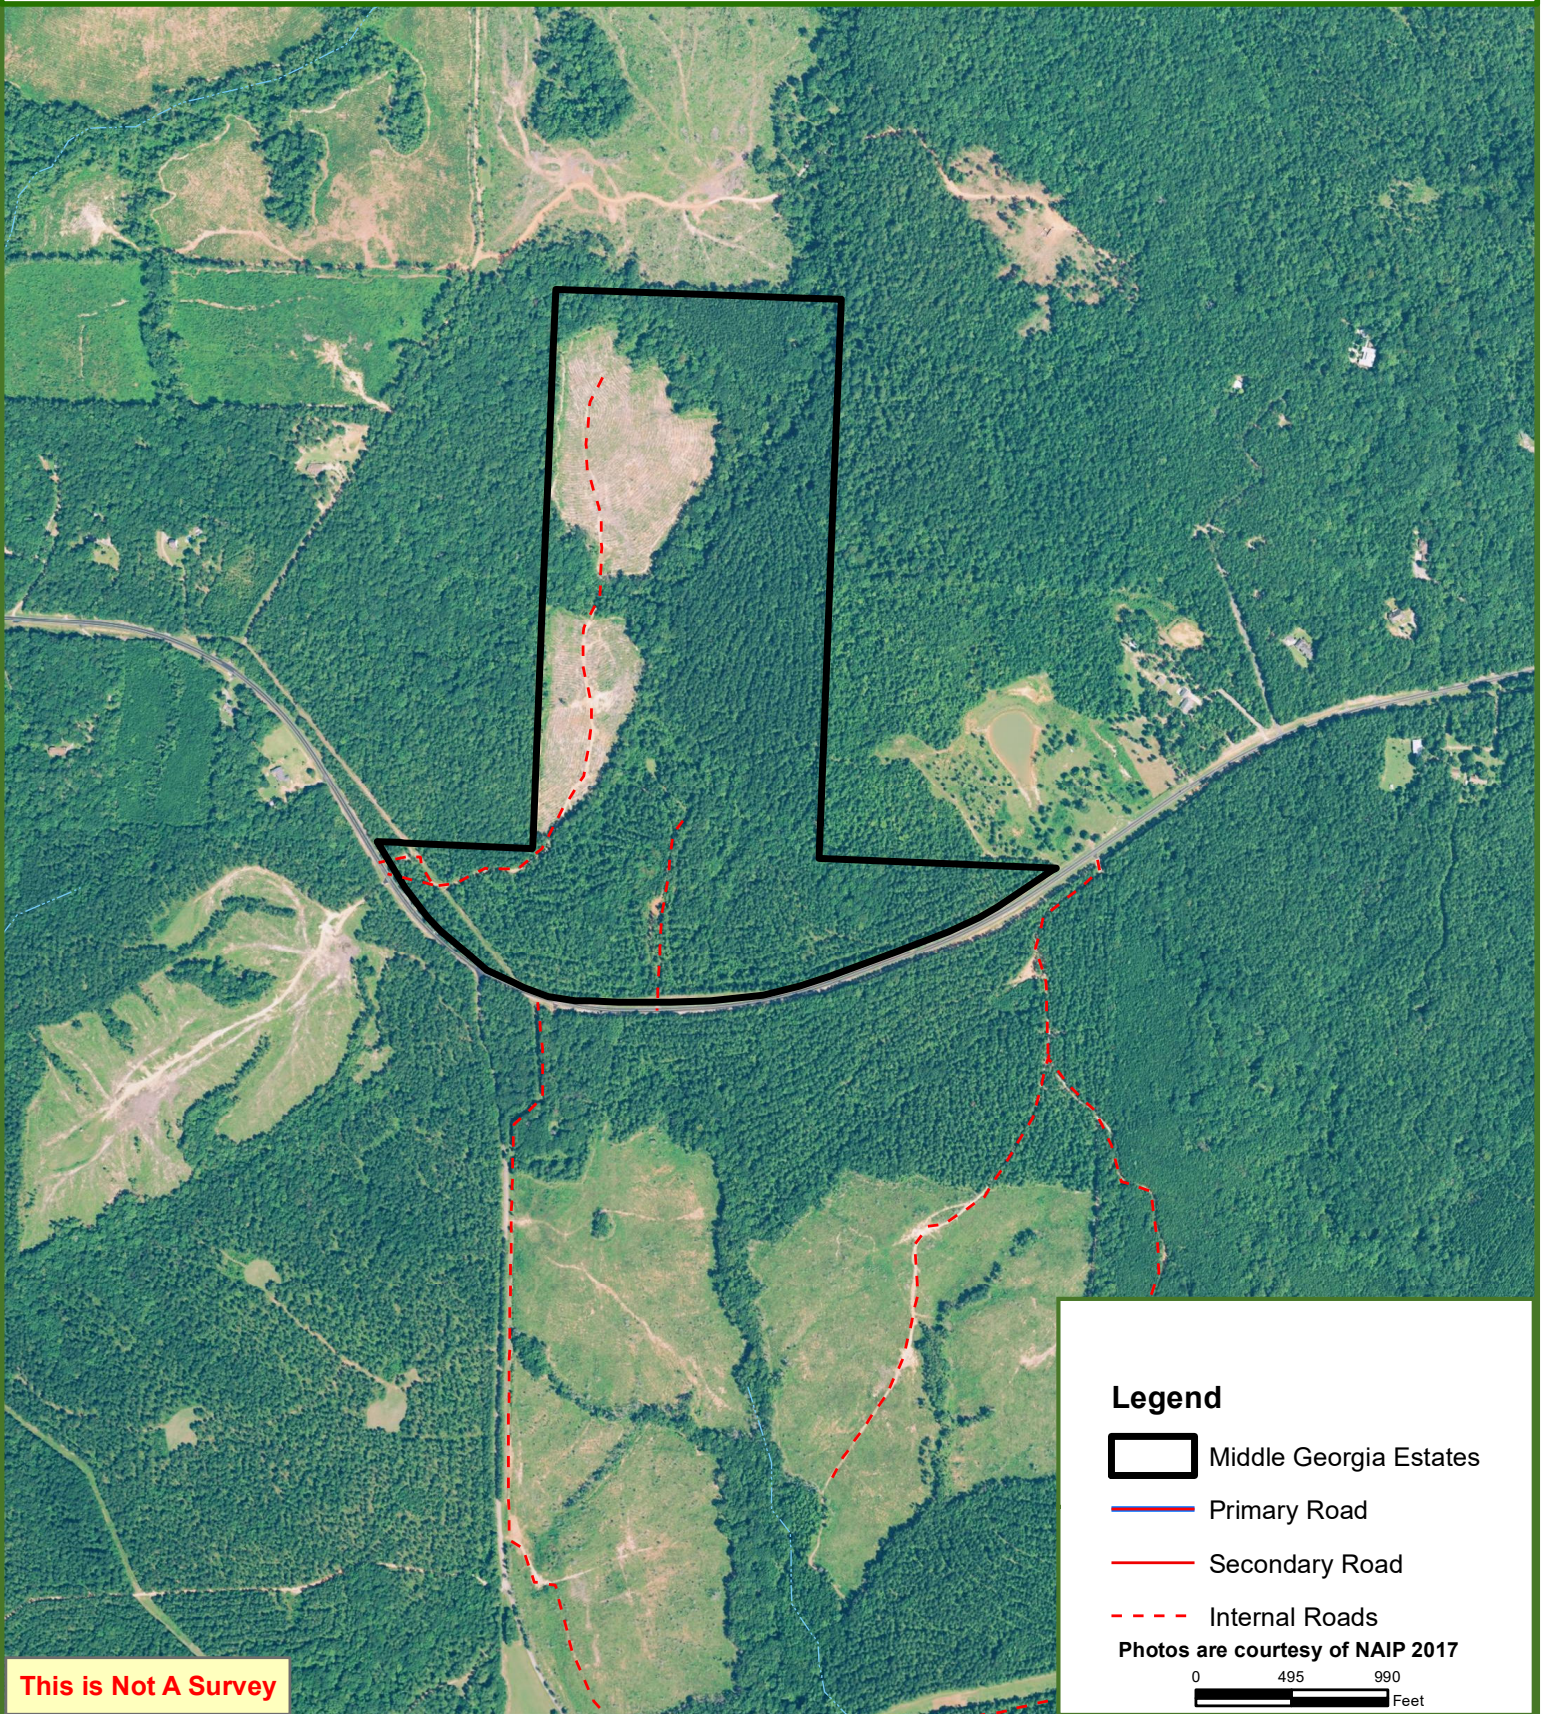

Middle Georgia Estates

142 +/- Acres
Monroe County, GA

This is Not A Survey

Legend

-  Middle Georgia Estates
-  Primary Road
-  Secondary Road
-  Internal Roads

Photos are courtesy of NAIP 2017

0 495 990
Feet

This map was produced from information supplied by the seller and the use of aerial photography. The boundary lines portrayed on this map are approximate and could be different than the actual location of the boundaries found in the field.