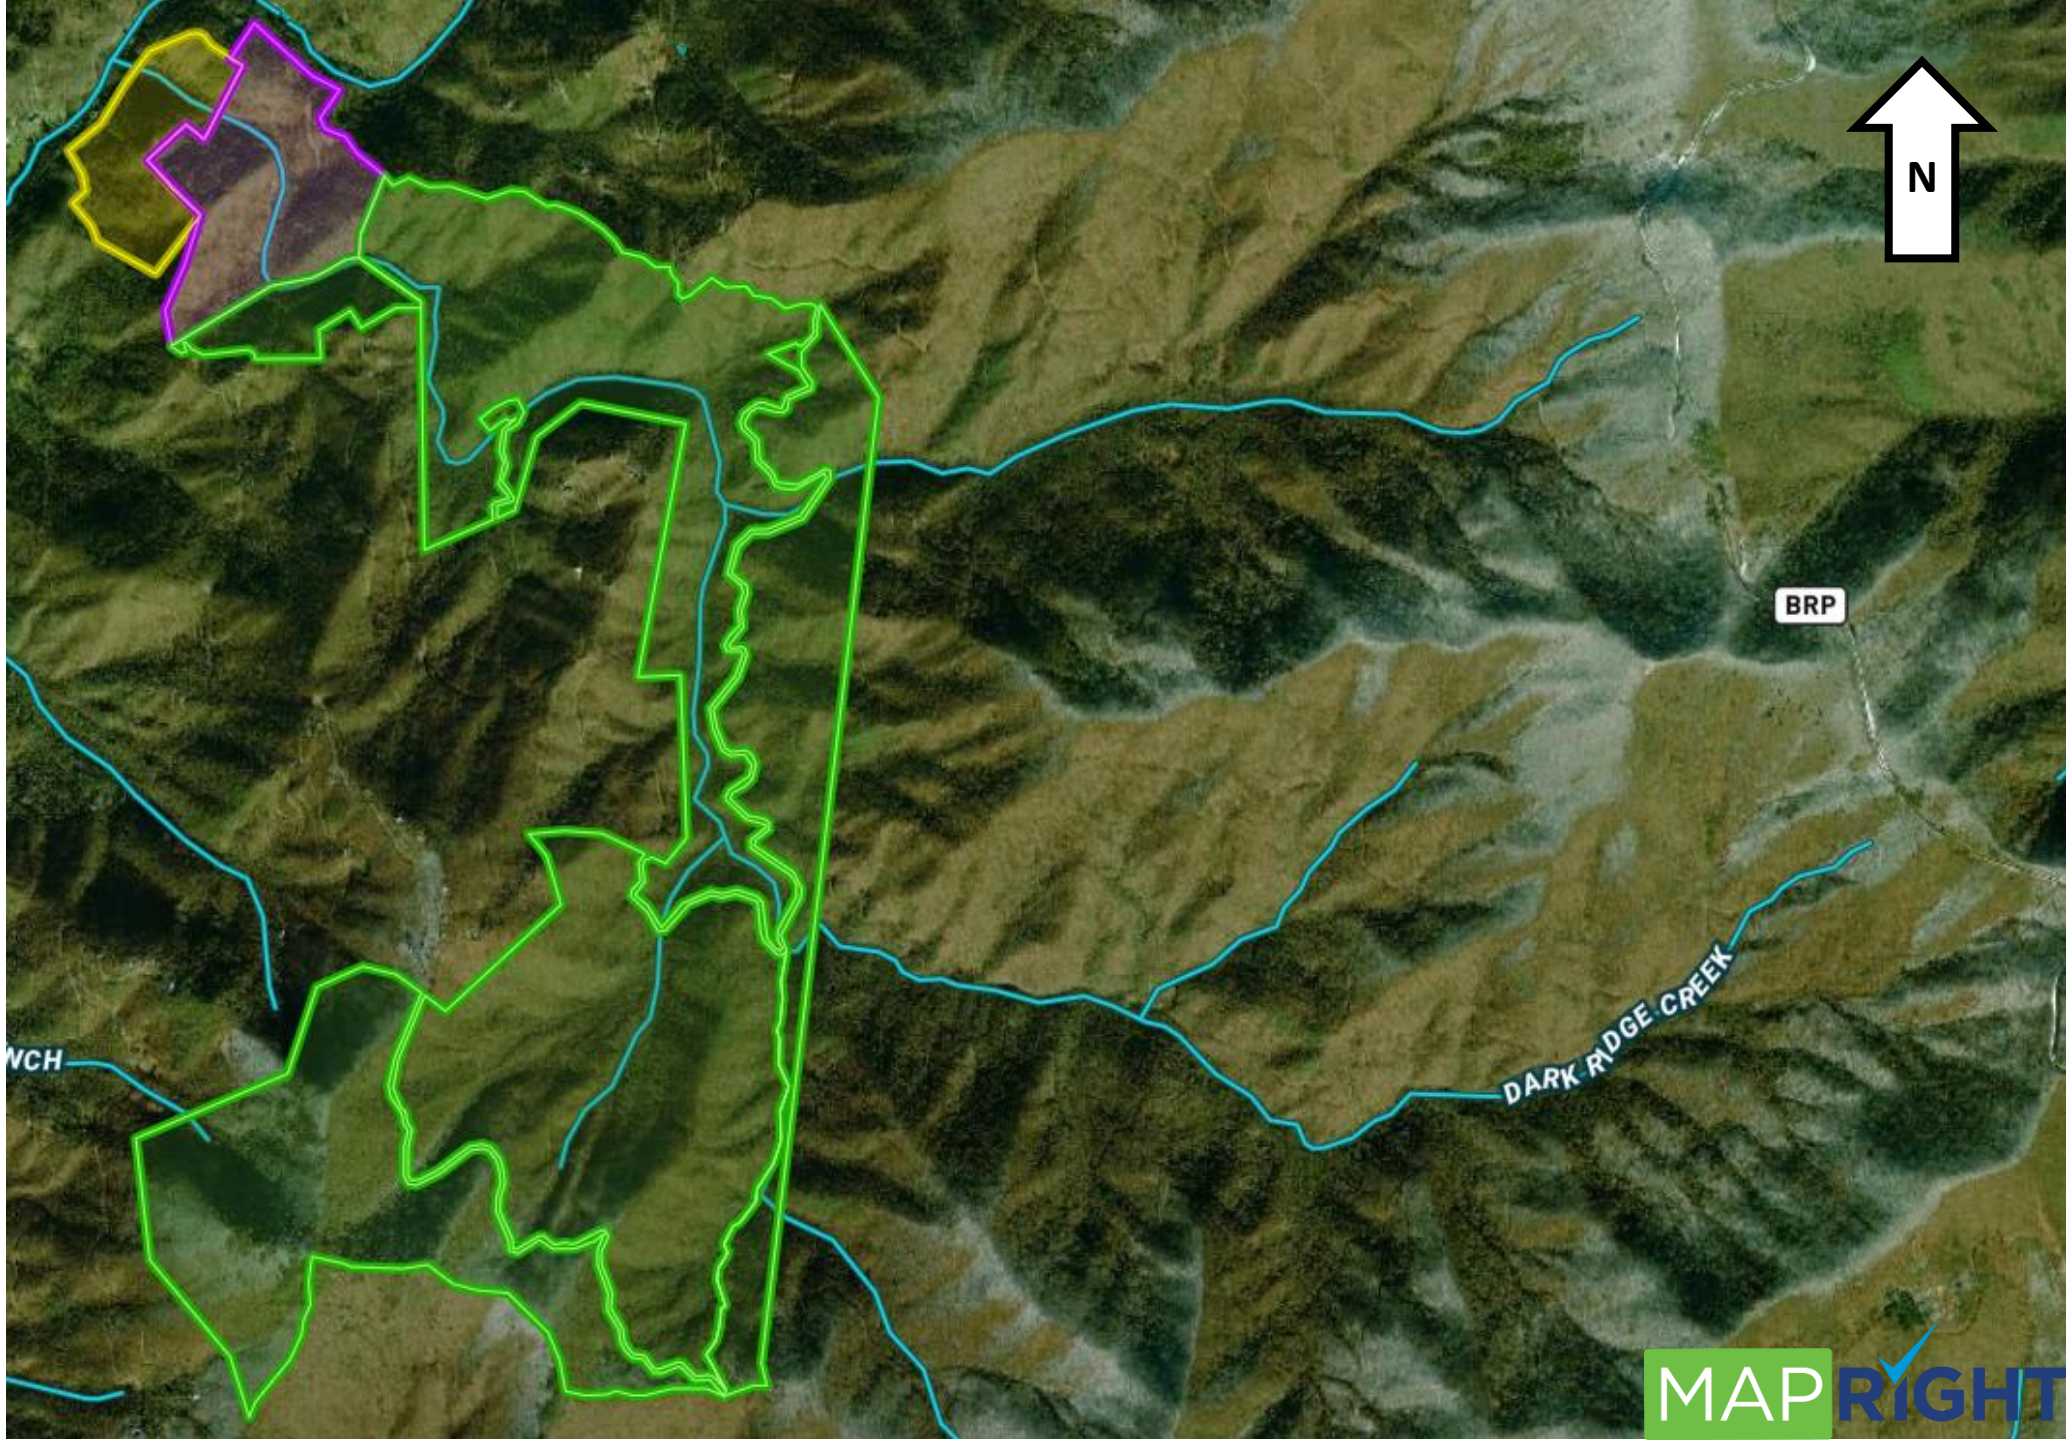

Blue Ridge Parkway

Gamelands

Balsam Mountain Preserve

To Asheville

To Sylva

BRP

DARK RIDGE CREEK

WCH