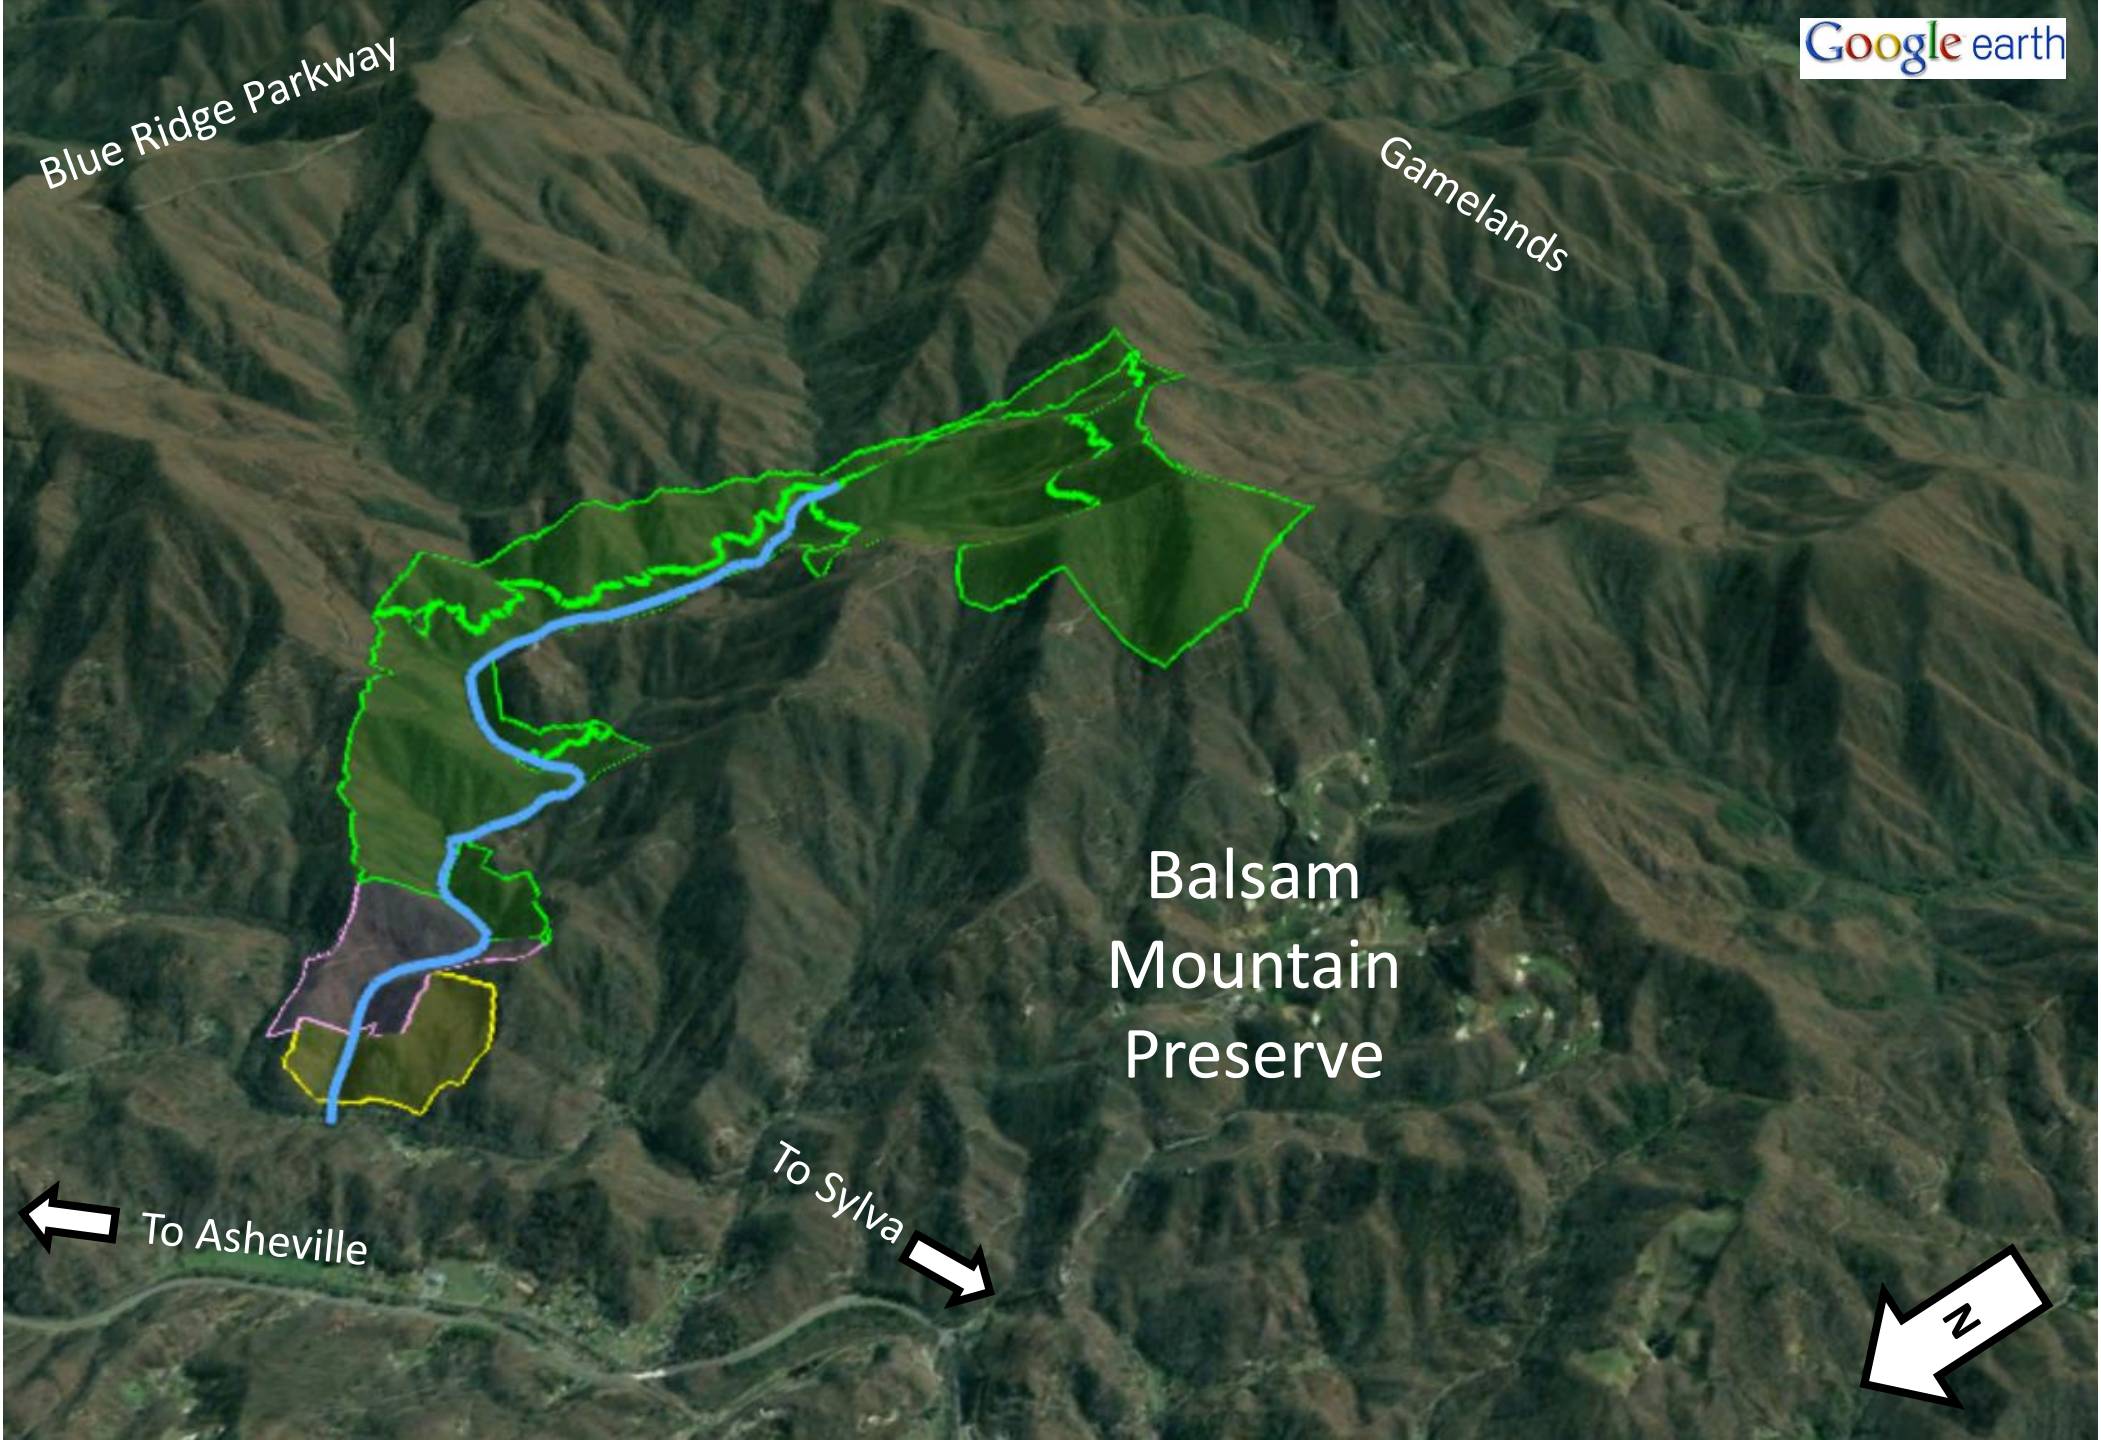

Blue Ridge Parkway

Gamelands

Balsam Mountain Preserve

To Asheville

To Sylva

BRP

DARK RIDGE CREEK

WCH