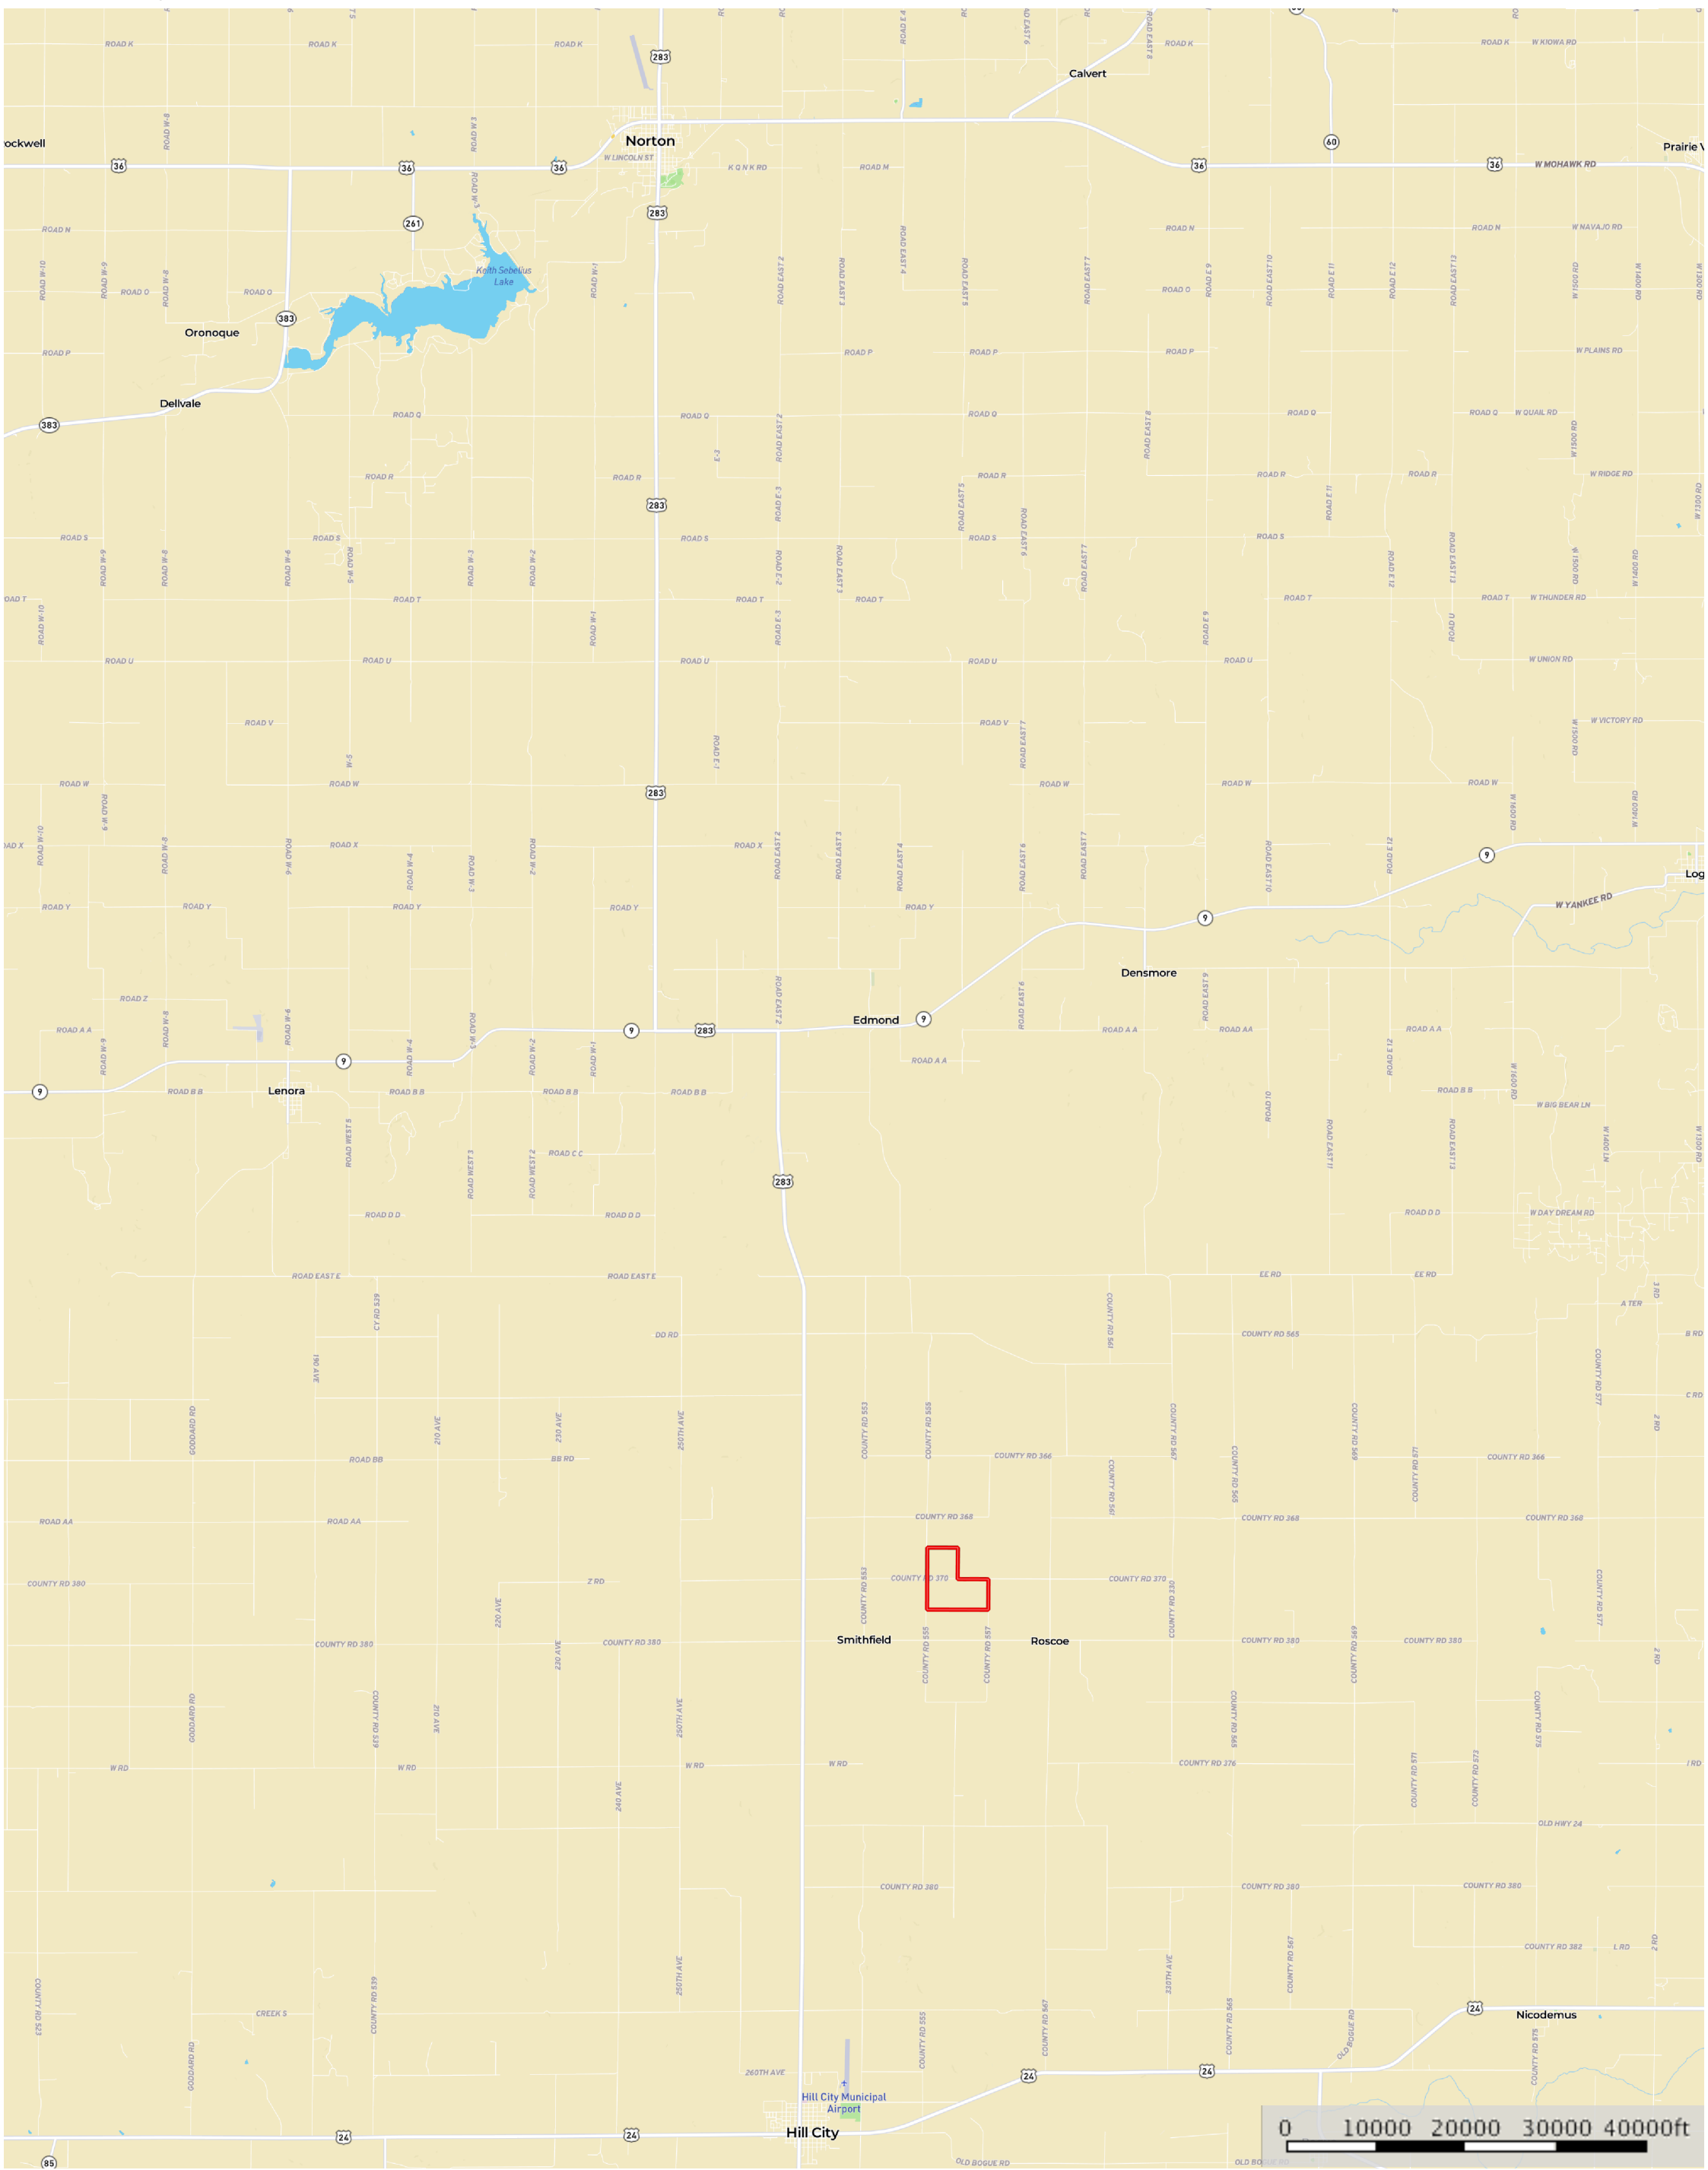

Lesh

Graham County, Kansas, 480 AC +/-

Boundary