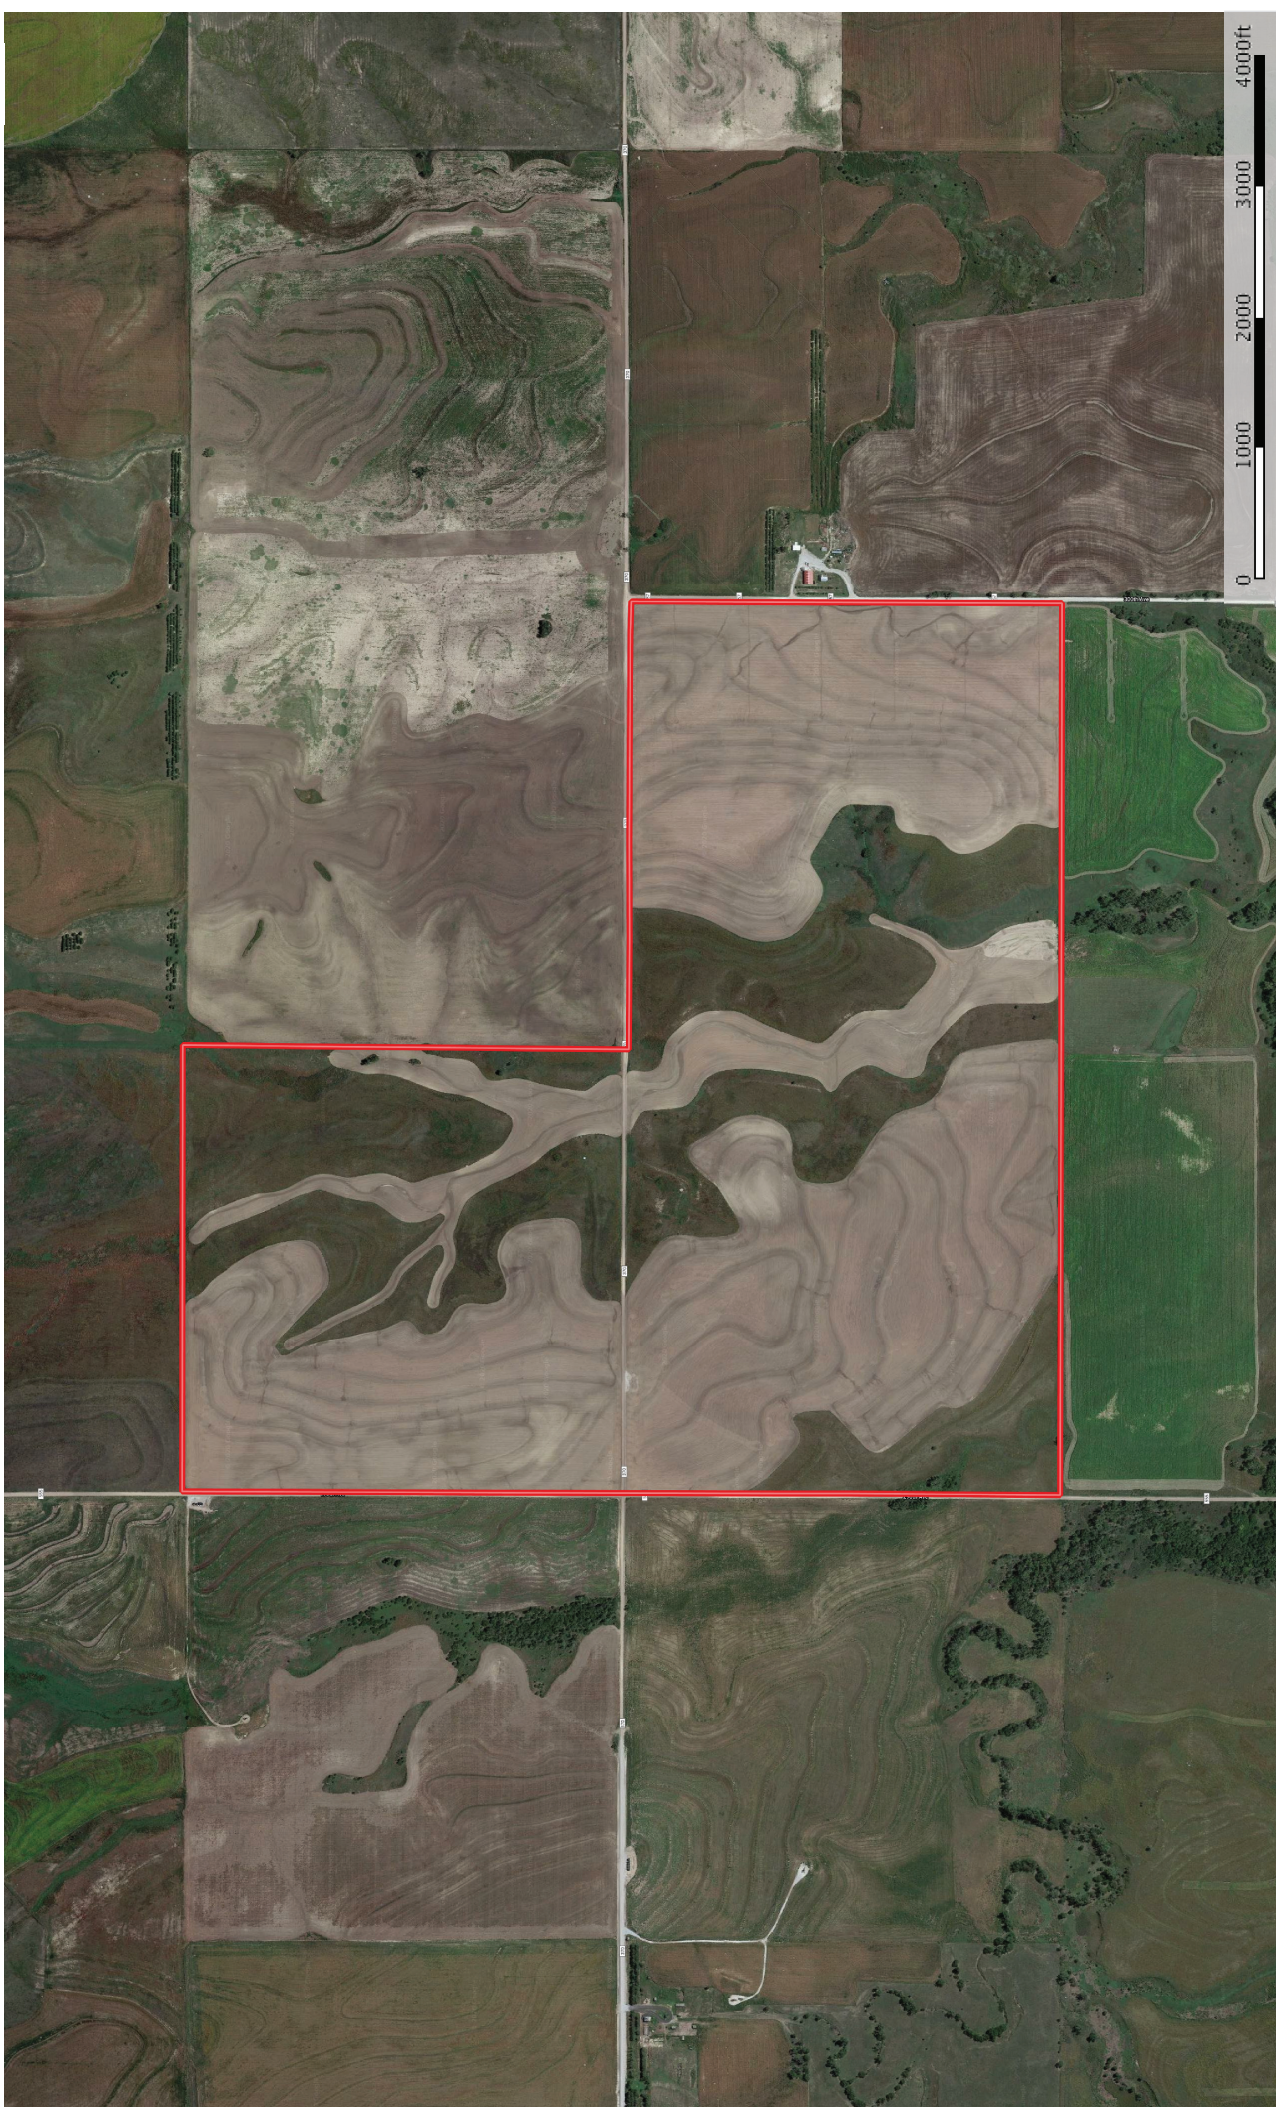

Lesh
Graham County, Kansas, 480 AC +/-

Boundary