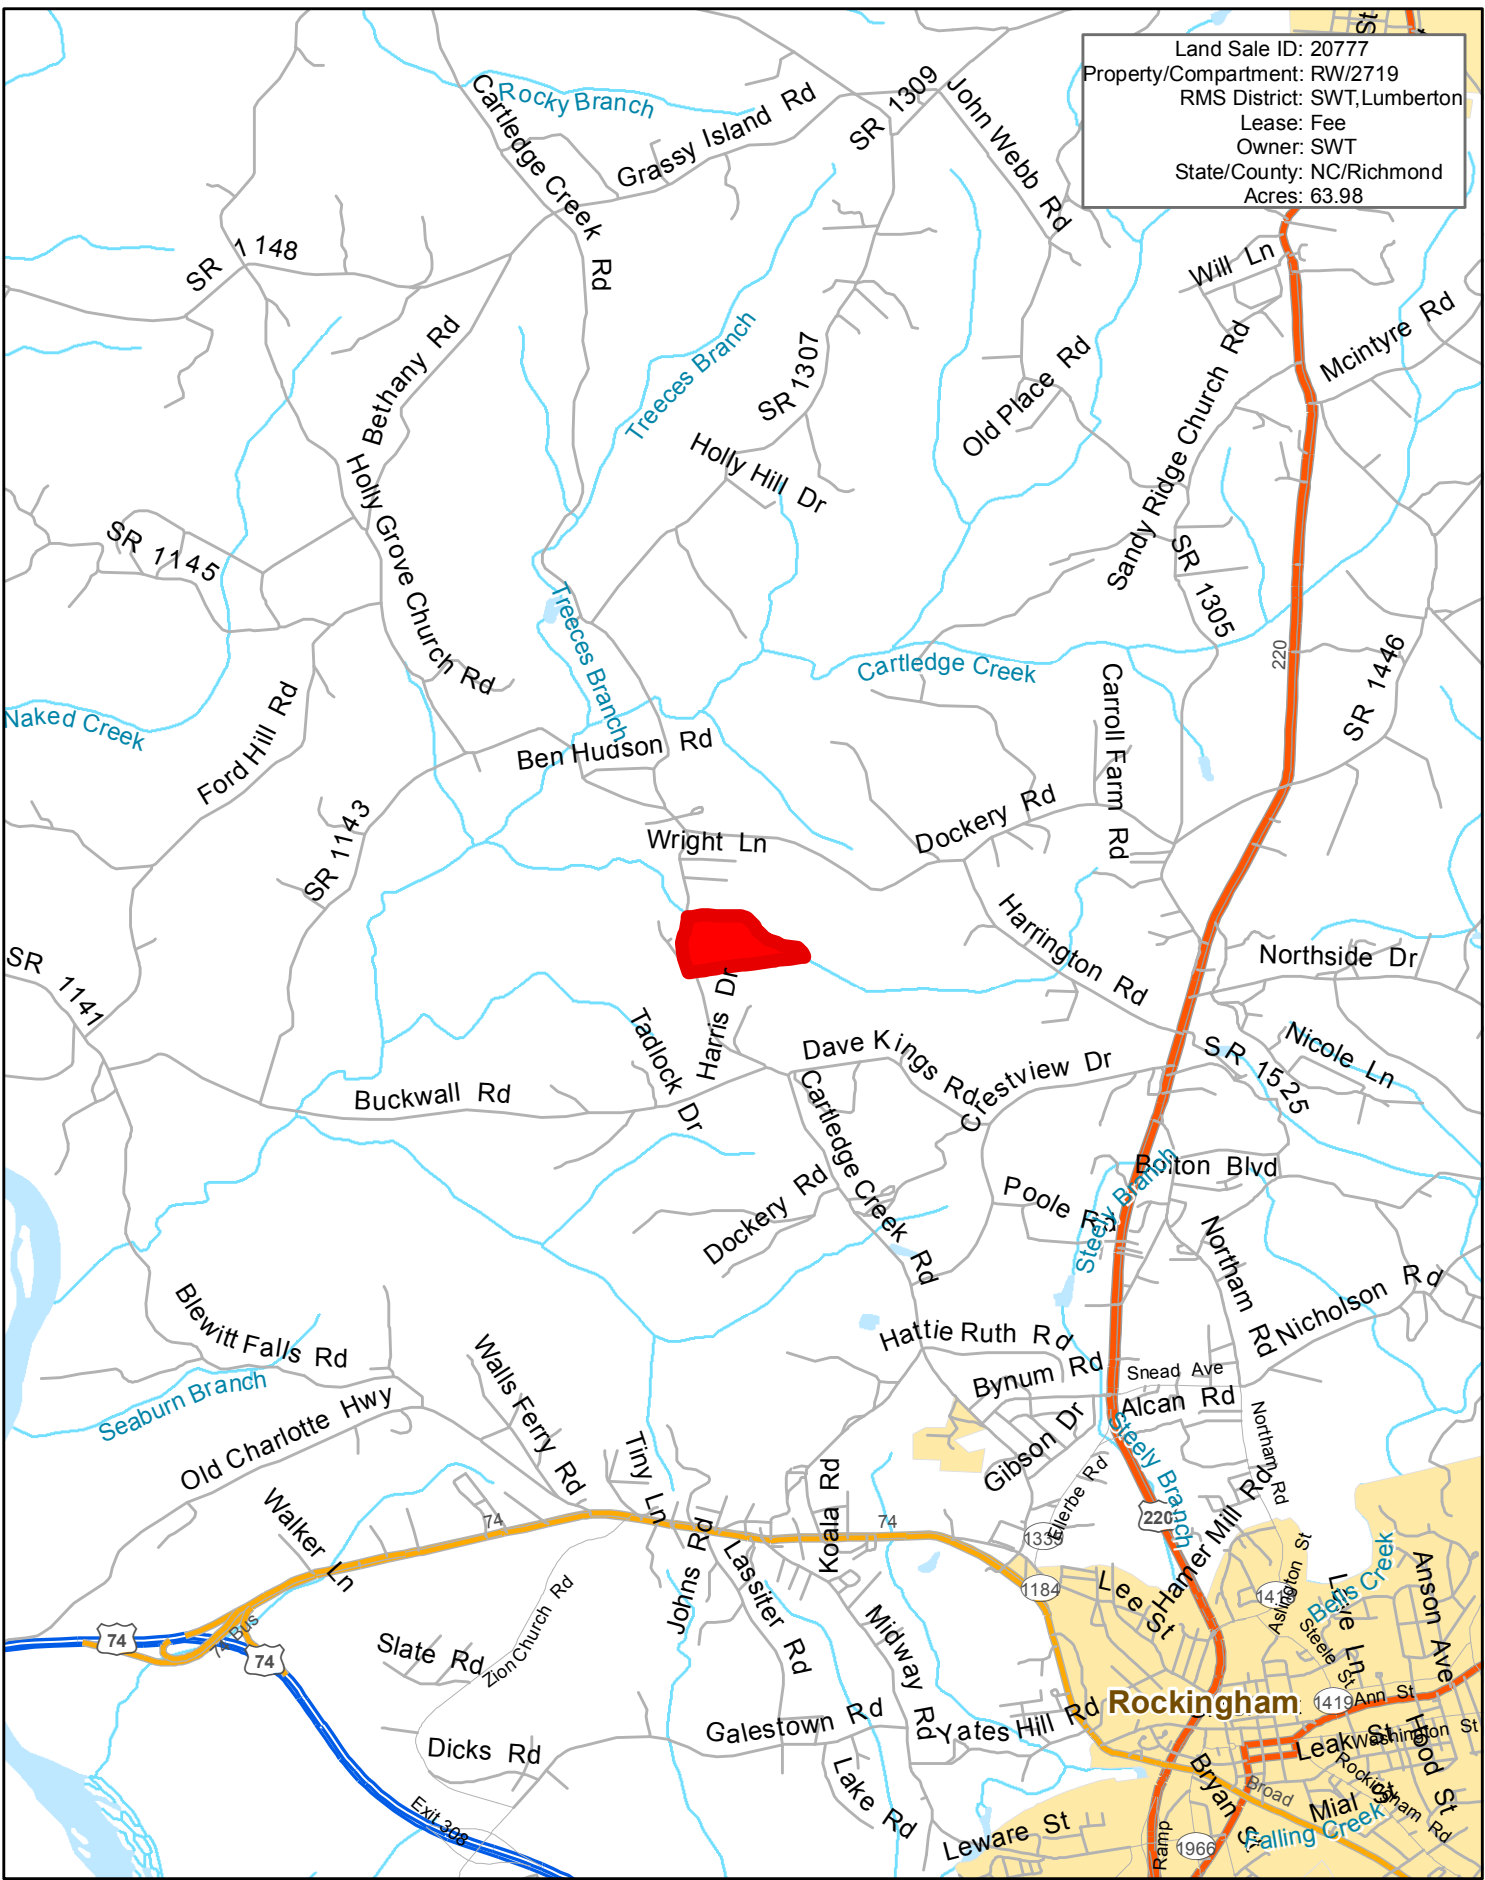

Land Sale ID: 20777
 Property/Compartment: RW/2719
 RMS District: SWT, Lumberton
 Lease: Fee
 Owner: SWT
 State/County: NC/Richmond
 Acres: 63.98

1:63,360

1 inch equals 1 miles

This map is not warranted for completeness or accuracy