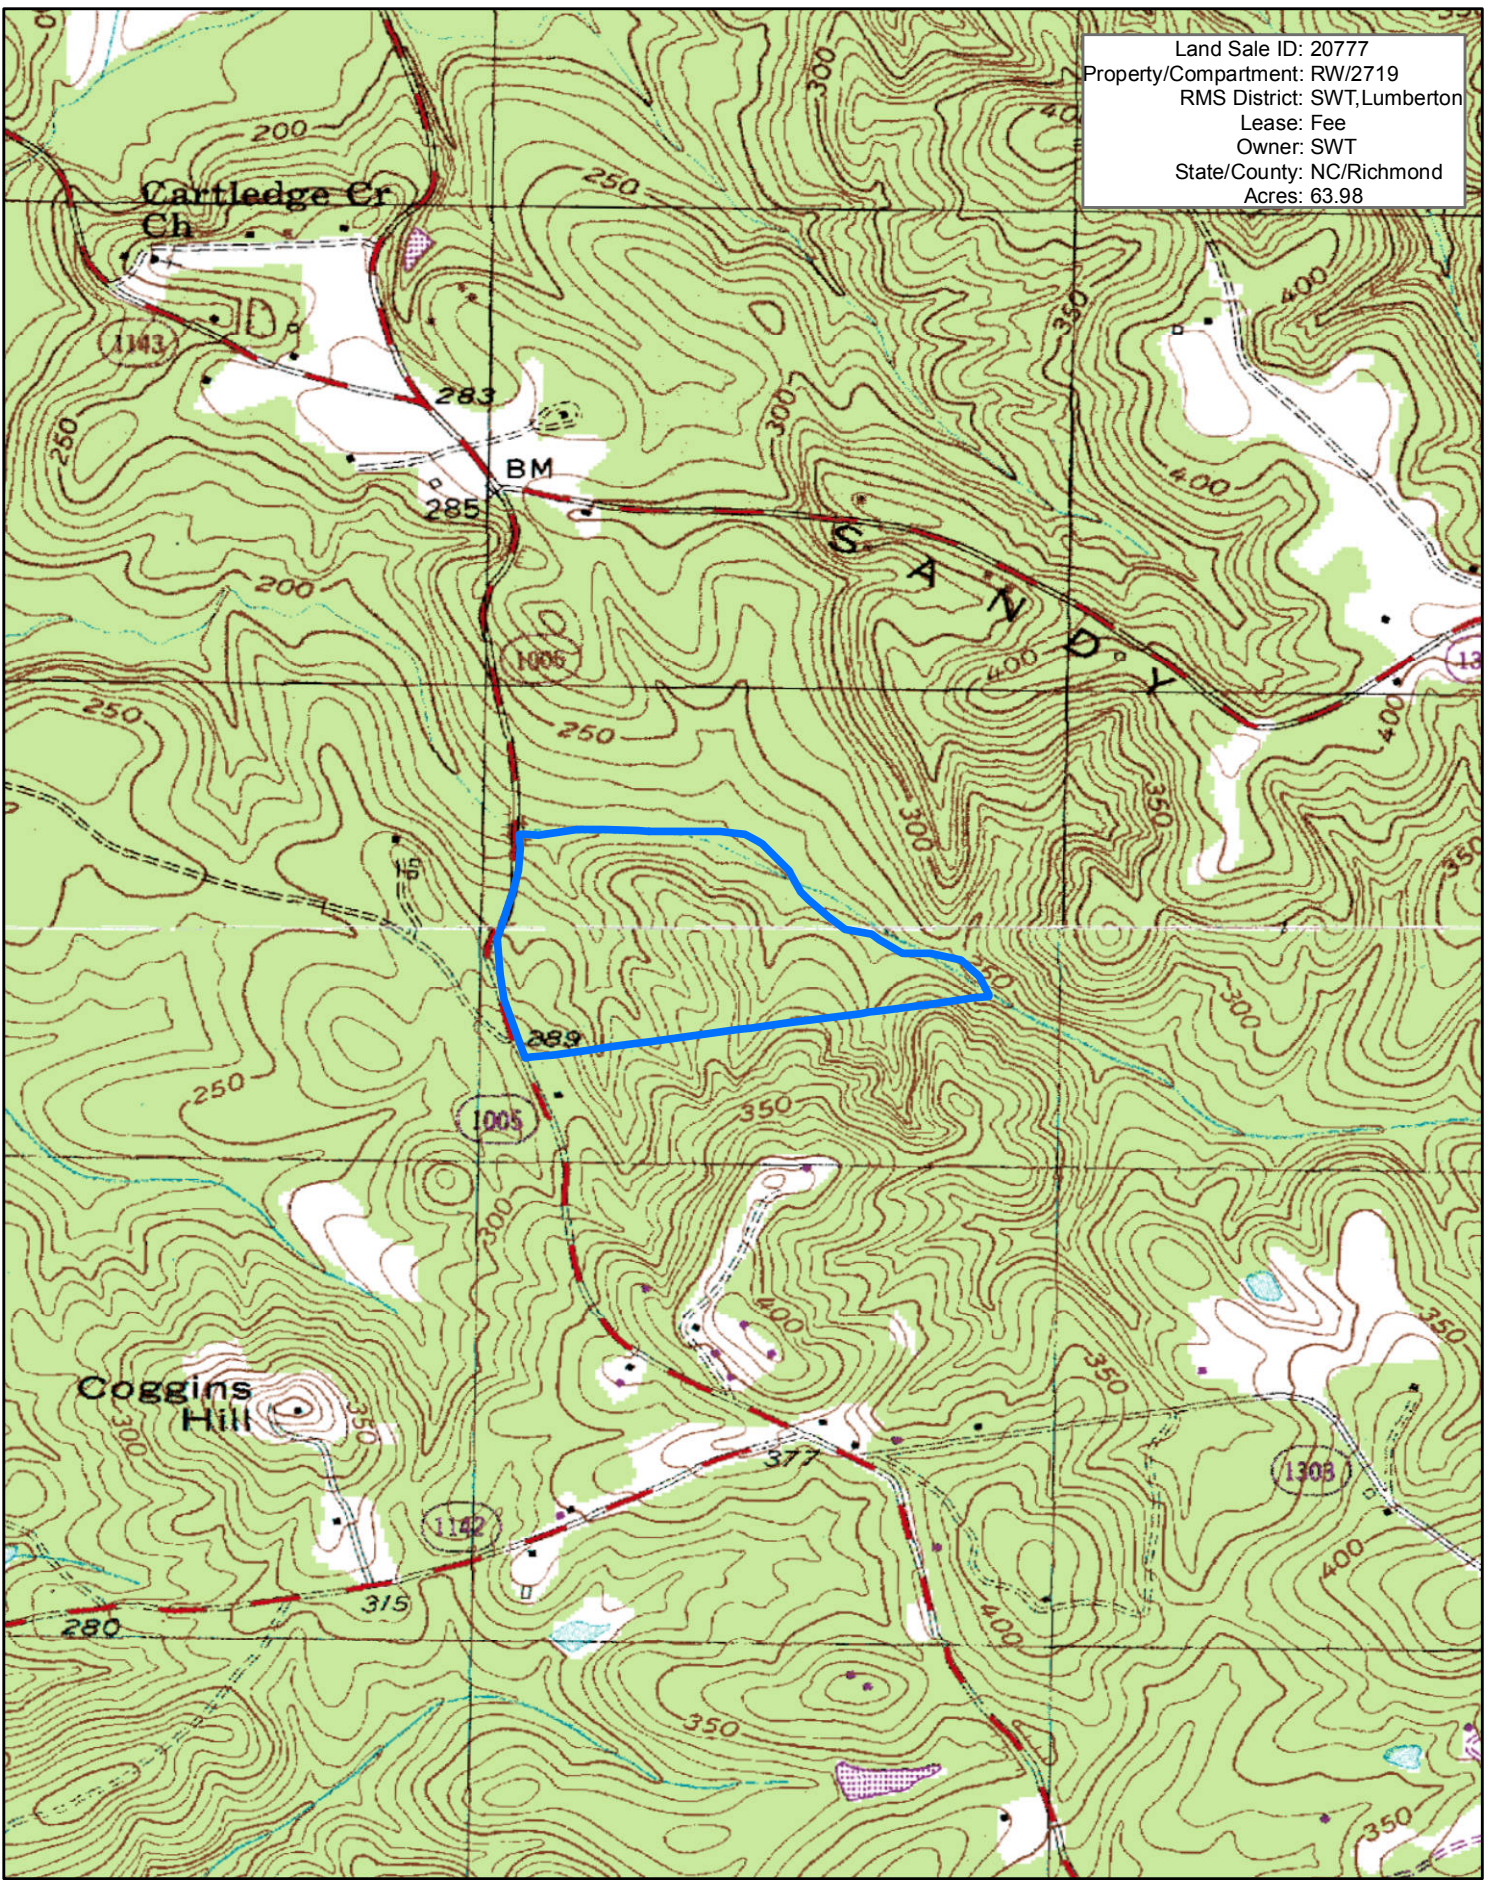

Land Sale ID: 20777
Property/Compartment: RW/2719
RMS District: SWT,Lumberton
Lease: Fee
Owner: SWT
State/County: NC/Richmond
Acres: 63.98

1:15,840

1 inch equals 0.25 miles

This map is not warranted for completeness or accuracy