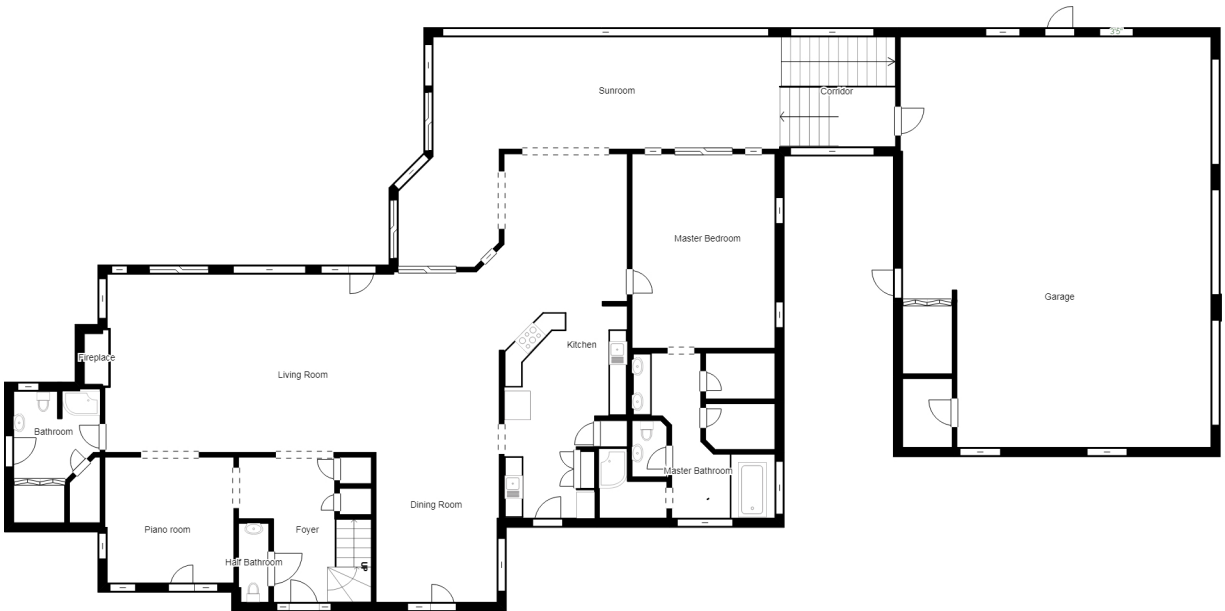

## FLOOR PLAN

5827 GRIMSHAW ROAD, JOHNS ISLAND, SC

CHARLES G. LANE & HUGER SINKLER II

HOLCOMBE, FAIR & LANE | [hflcharleston.com](http://hflcharleston.com) | 843.722.2642 | 1071 MORRISON DRIVE, CHARLESTON, SOUTH CAROLINA 29403