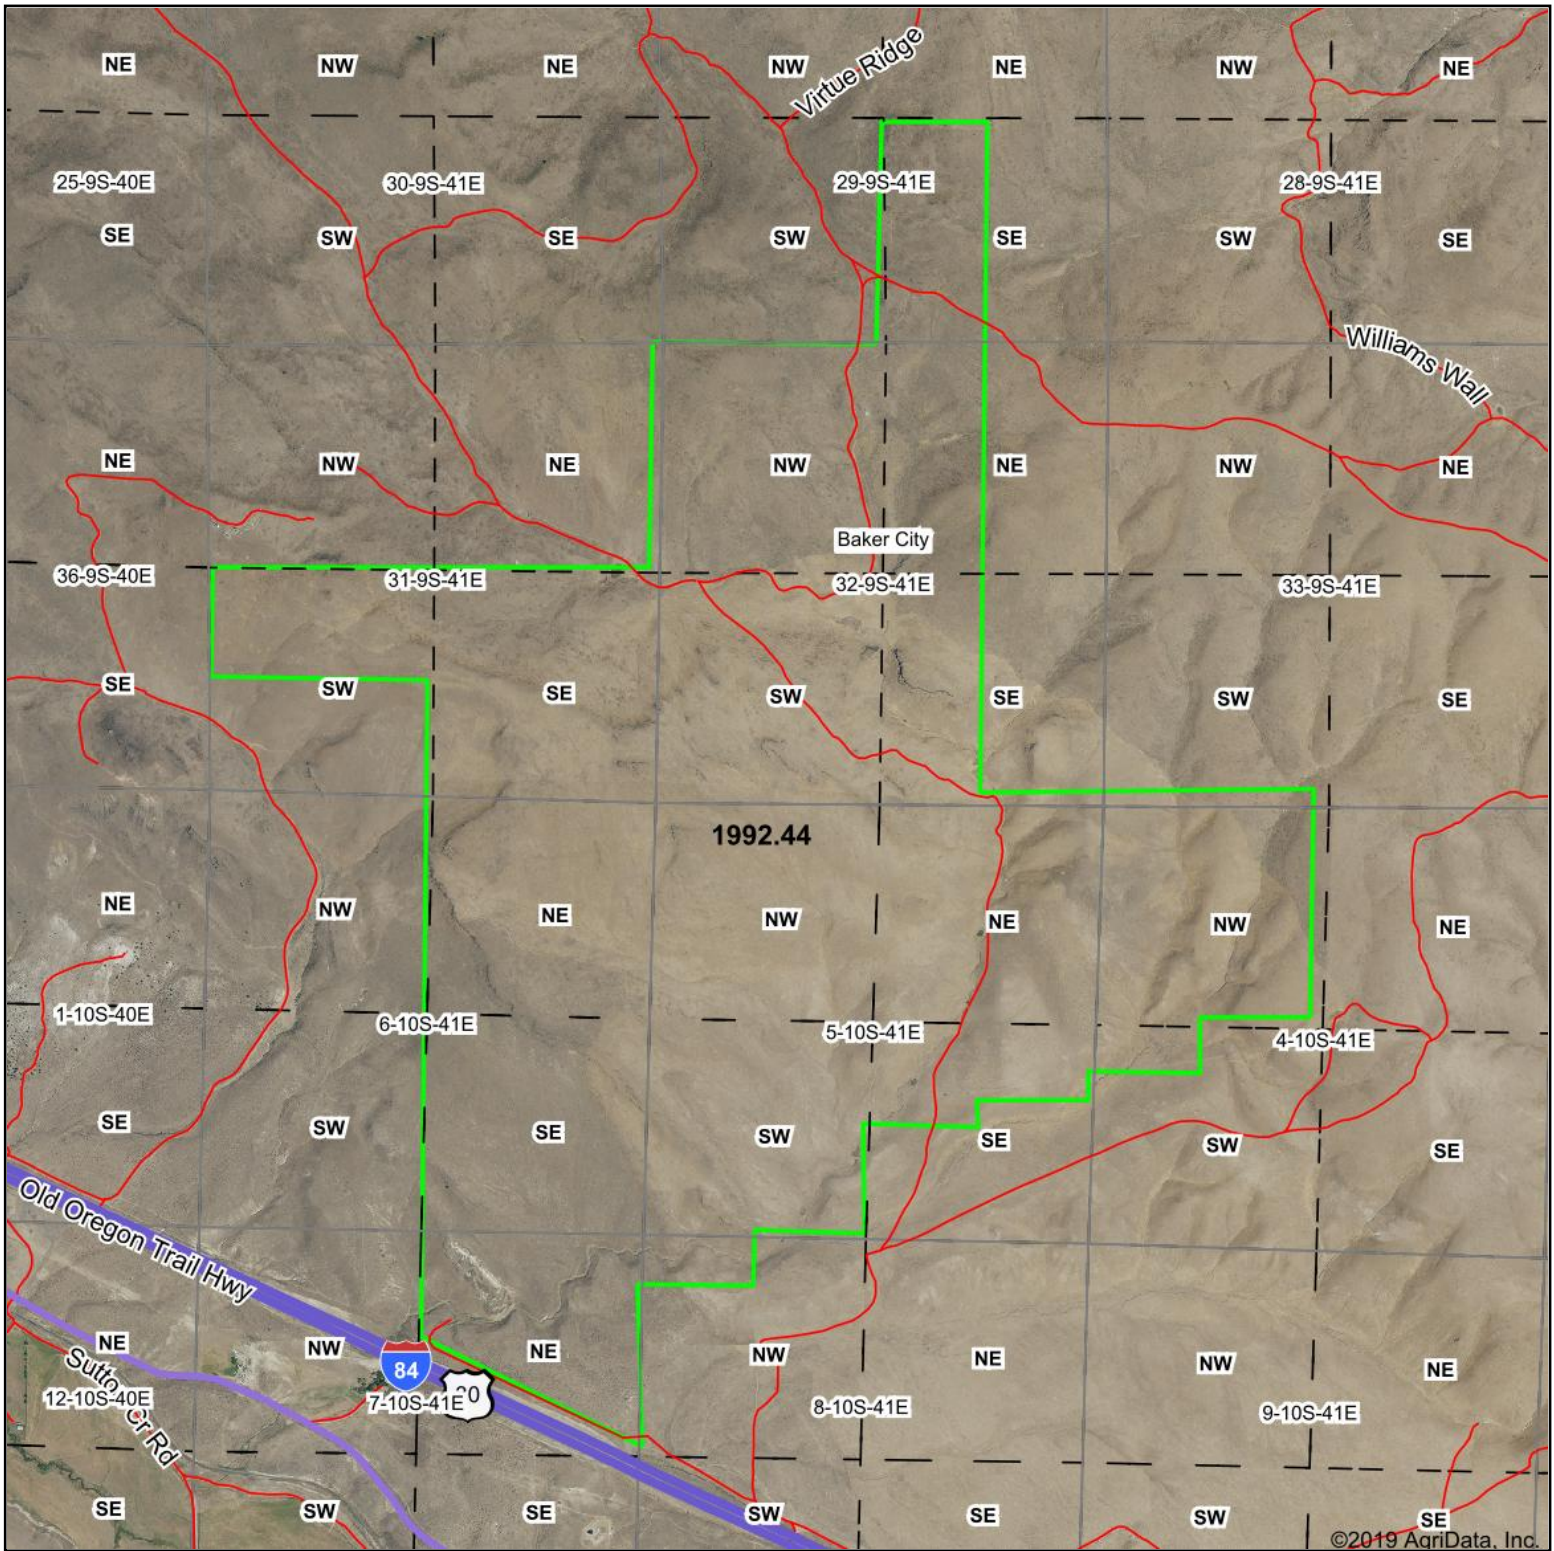

Aerial Map

©2019 AgriData, Inc.

Map Center: 44° 43' 50.22, -117° 43' 19.23

Intermountain
Realty, Inc.

32-9S-41E
Baker County
Oregon

4/9/2020

Maps Provided By:
 **surety**
CUSTOMIZED ONLINE MAPPING
© AgriData, Inc. 2019 www.AgridataInc.com