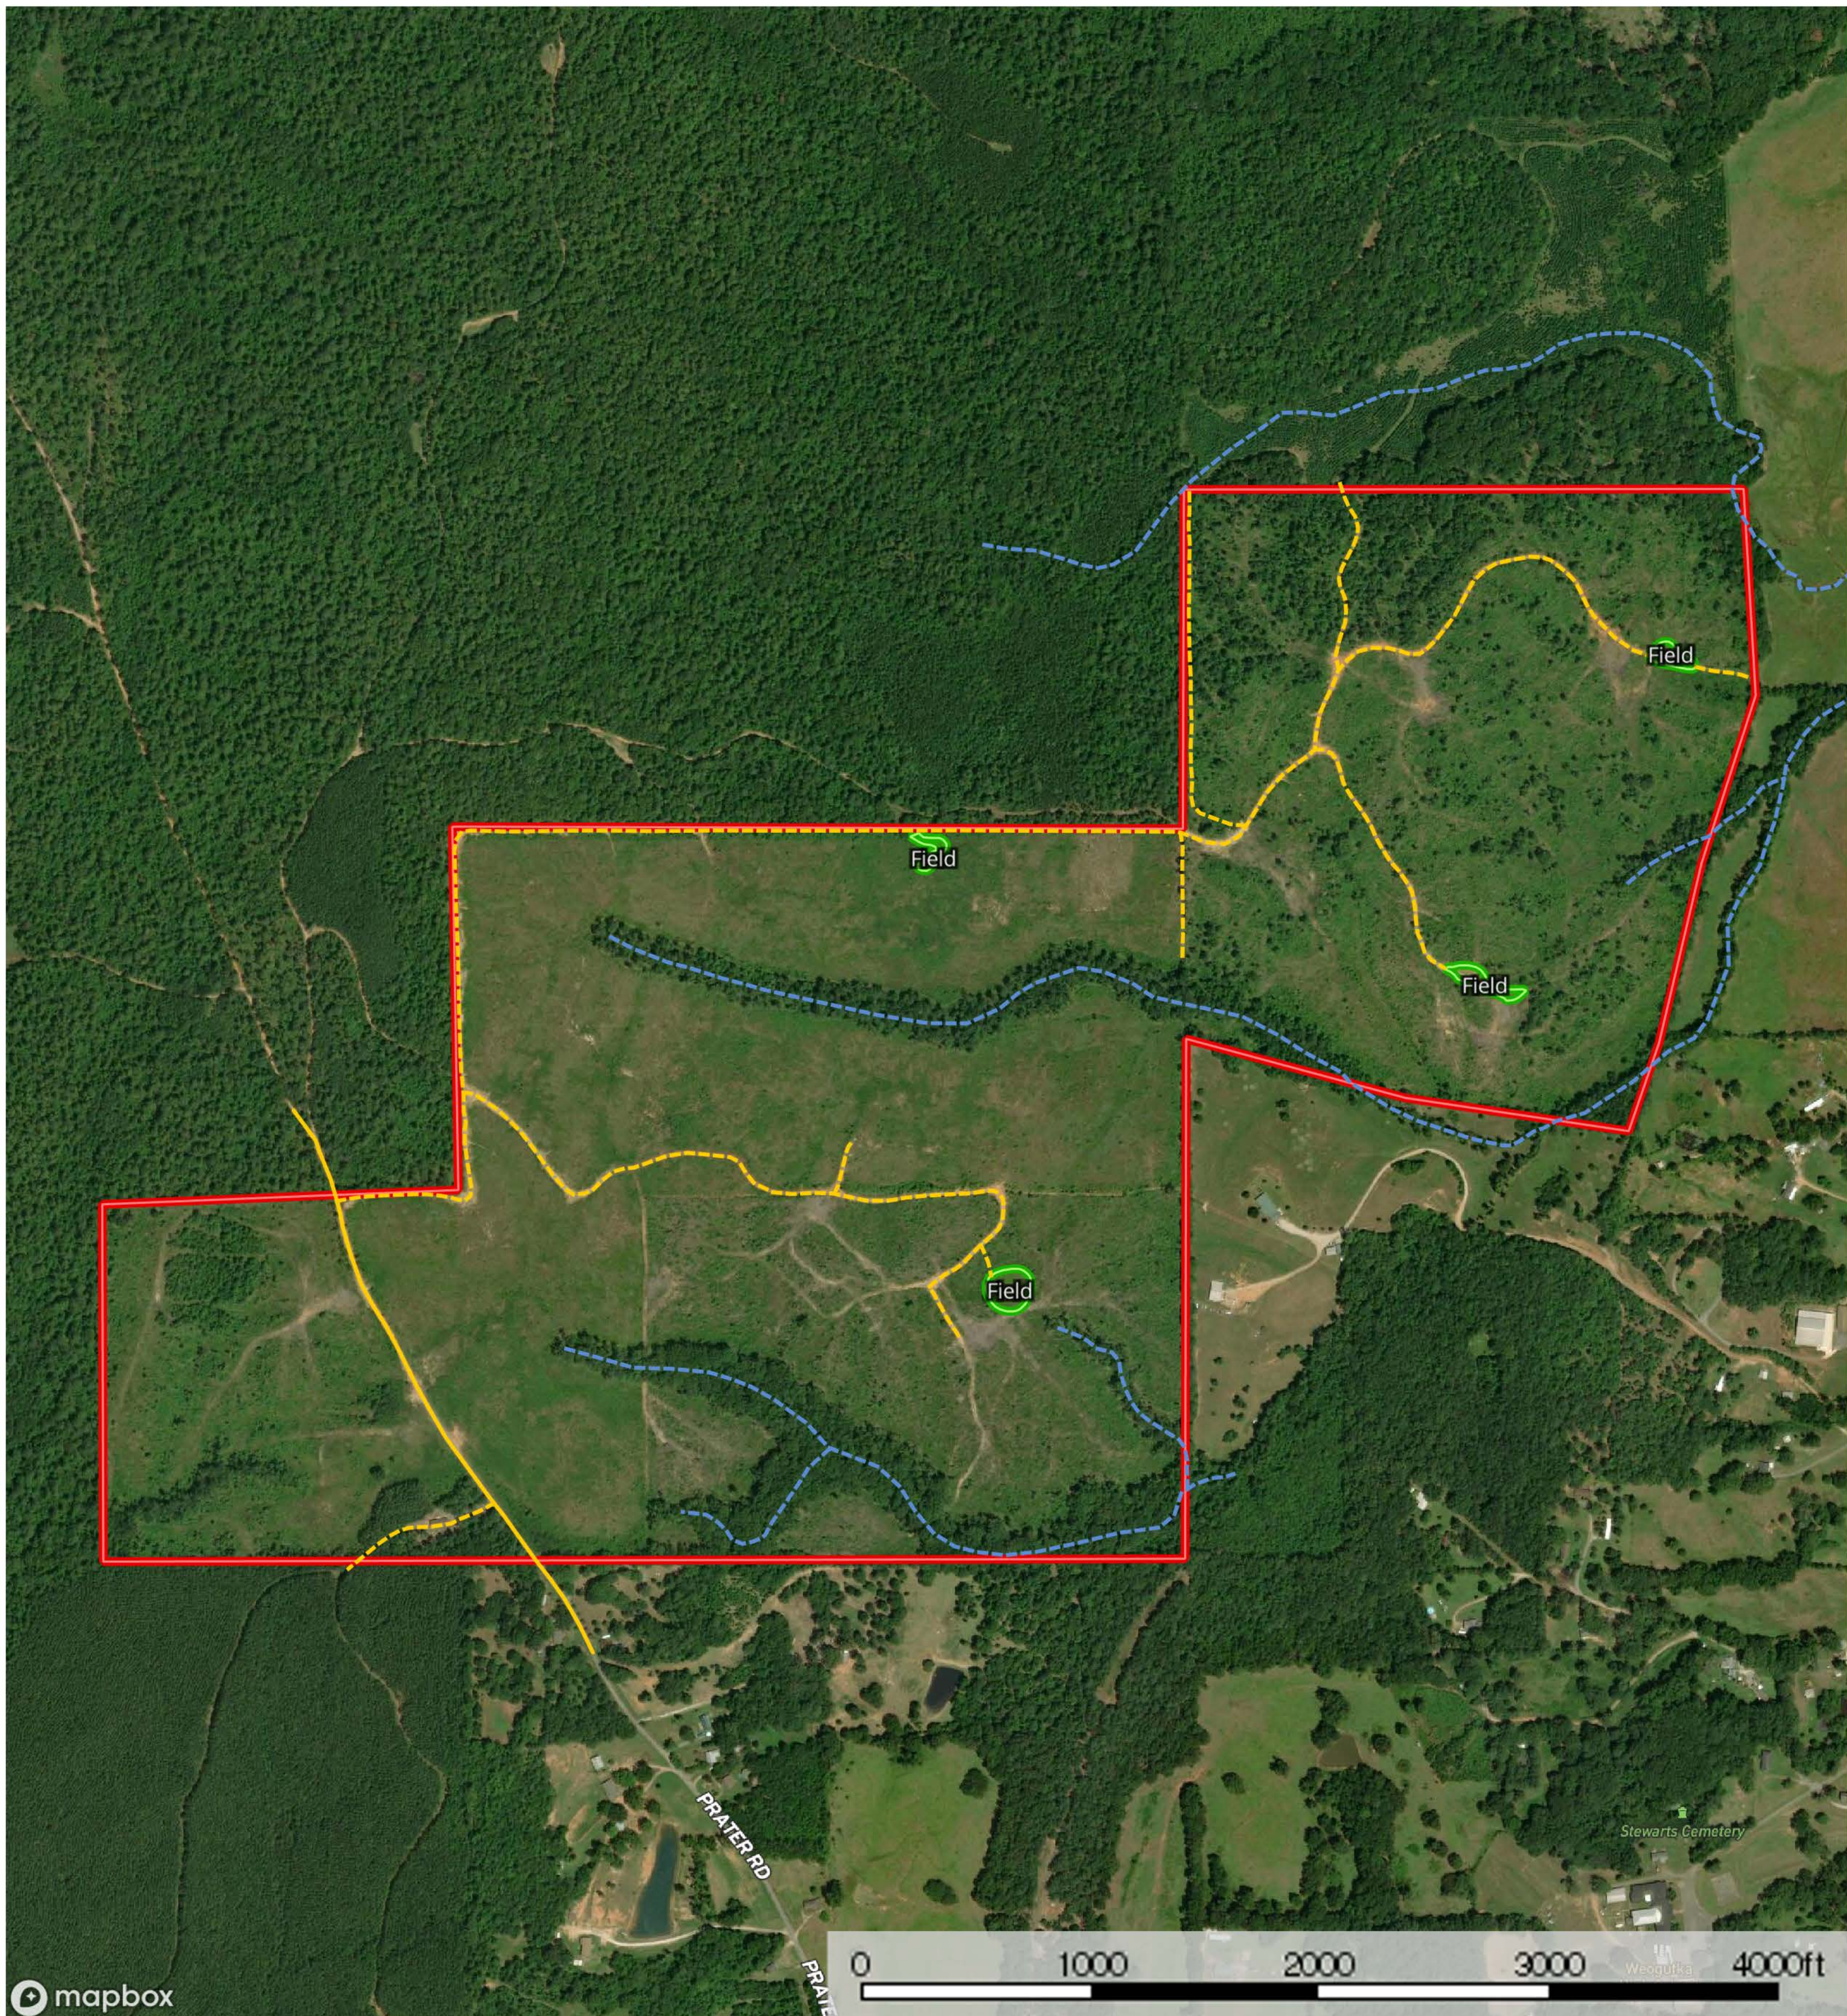

# WEOGUFKA HUNTING, TIMBER, & RESIDENCE

Coosa County, Alabama, 301 AC +/-

 SALE

# WEOGUFKA HUNTING, TIMBER, & RESIDENCE

Coosa County, Alabama, 301 AC +/-

- Cabin
- Prater Road
- Internal Road
- Stream
- Sale
- Field

# WEOGUFKA HUNTING, TIMBER, & RESIDENCE

Coosa County, Alabama, 301 AC +/-

- Cabin
- Sale
- 100 Year Floodplain
- 500 Year Floodplain
- Floodway
- Special
- Unmapped/Not Included