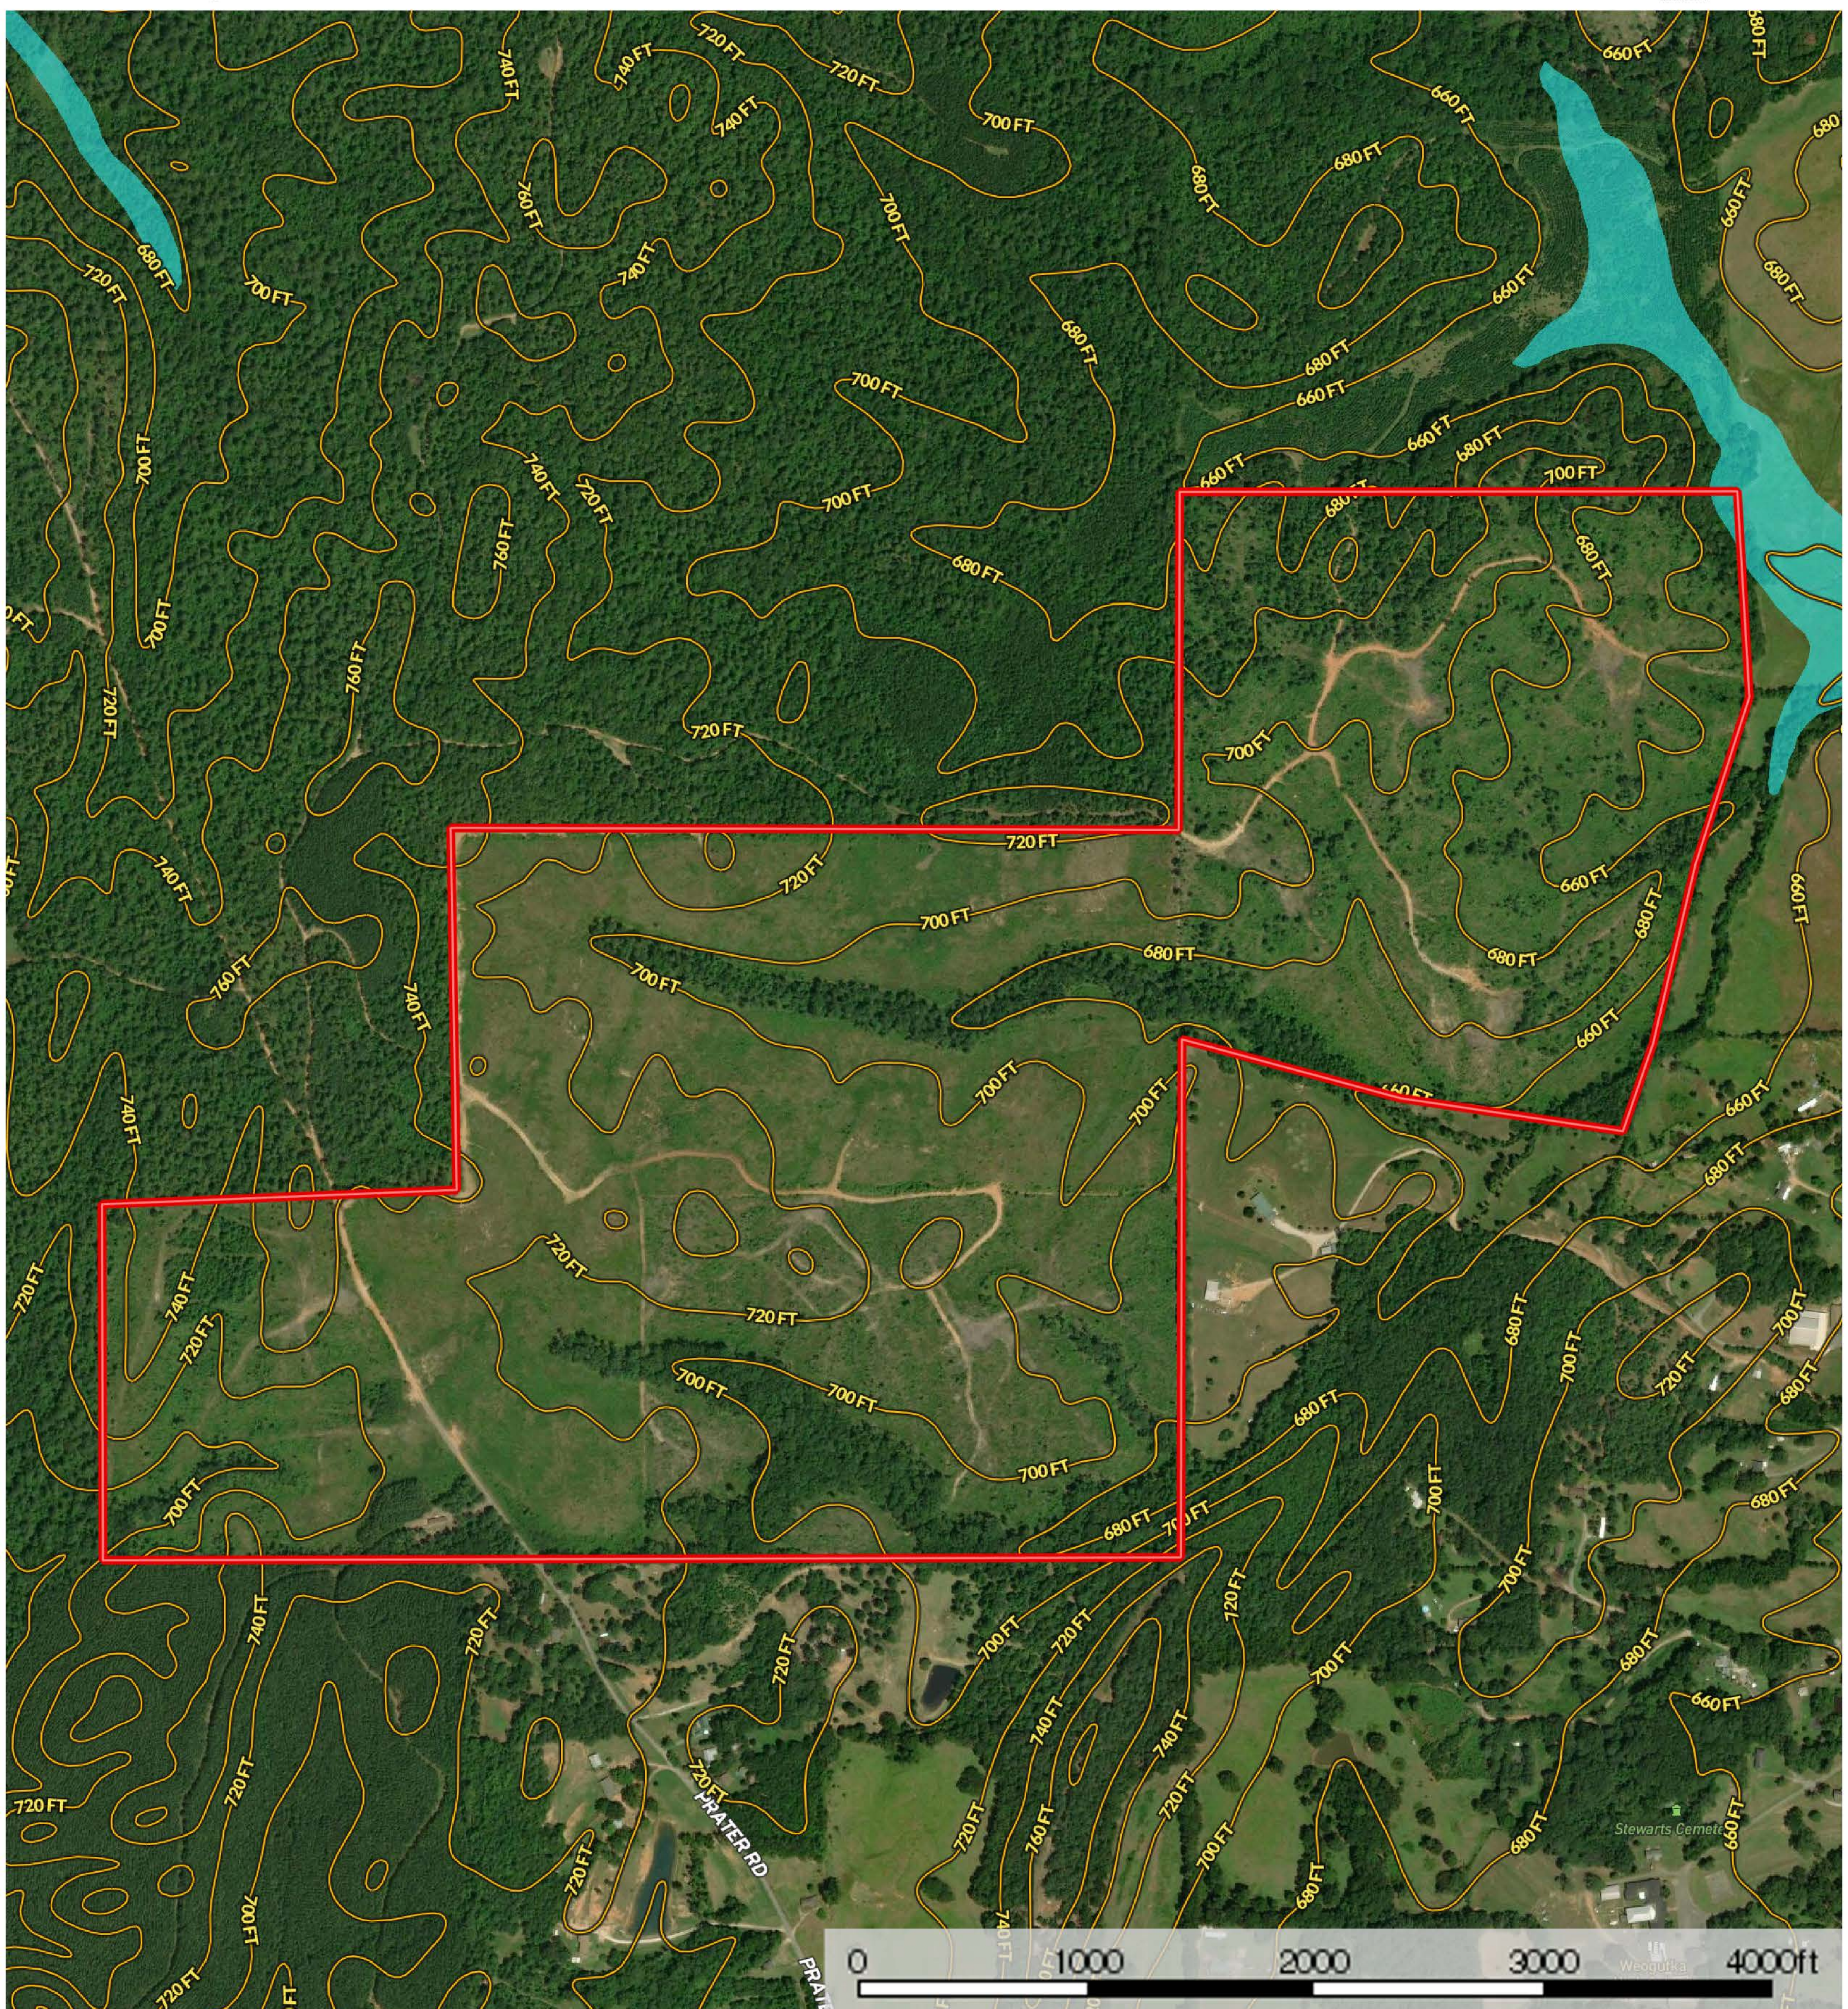

# WEOGUFKA HUNTING, TIMBER, & RESIDENCE

Coosa County, Alabama, 301 AC +/-

- Cabin
- Sale
- 100 Year Floodplain
- 500 Year Floodplain
- Floodway
- Special
- Unmapped/Not Included