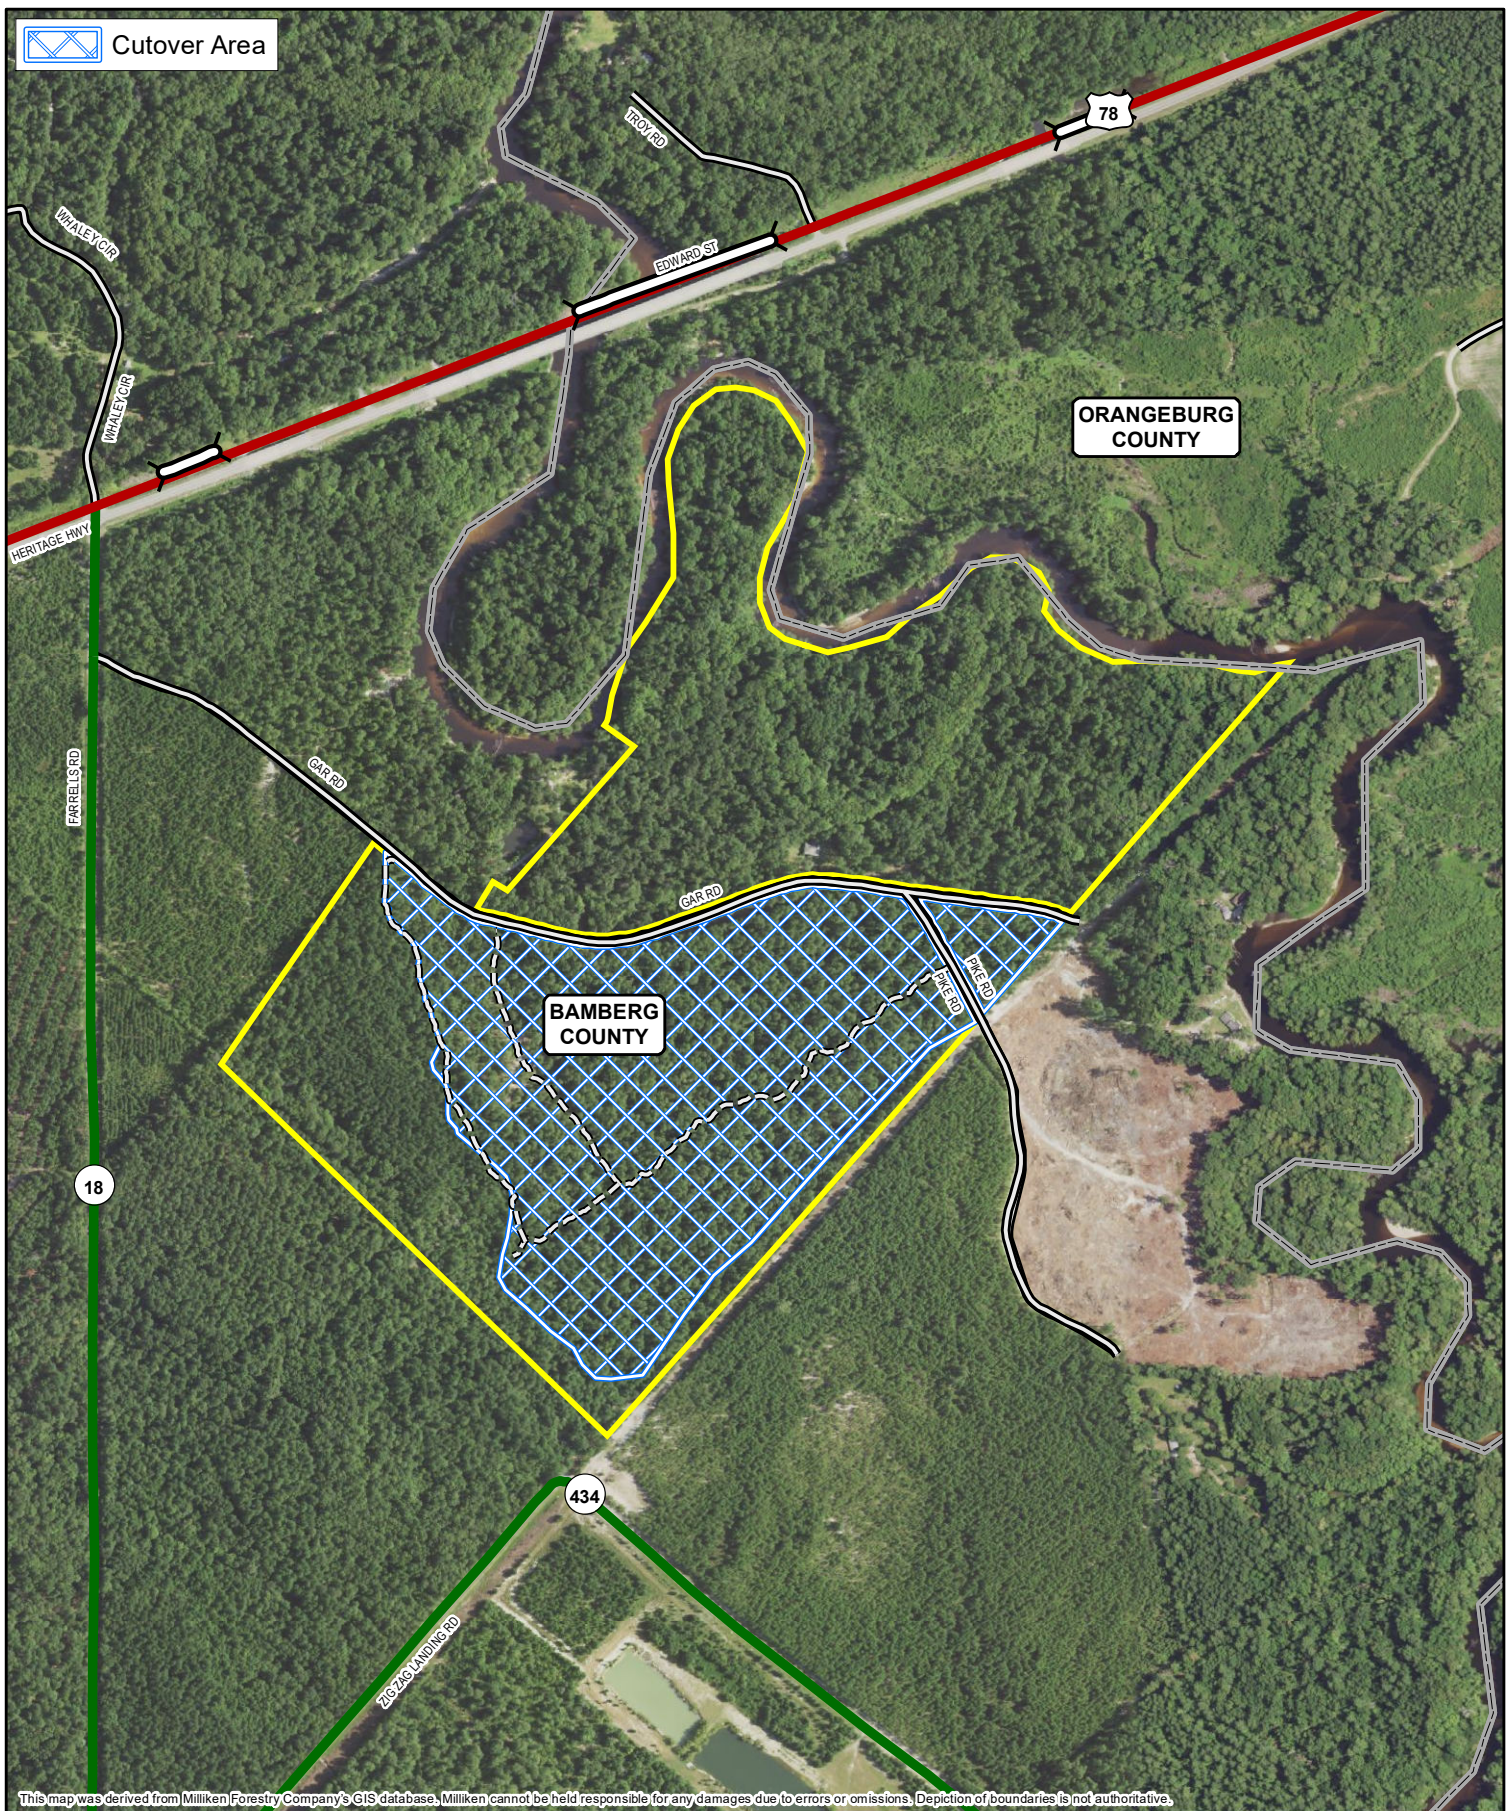

 Cutover Area

This map was derived from Milliken Forestry Company's GIS database. Milliken cannot be held responsible for any damages due to errors or omissions. Depiction of boundaries is not authoritative.

2019 Aerial Photography Map
TMS: 0136-00-00-027
Edisto River Tract
118.95± Tax Acres
Bamberg County, SC
July 2020