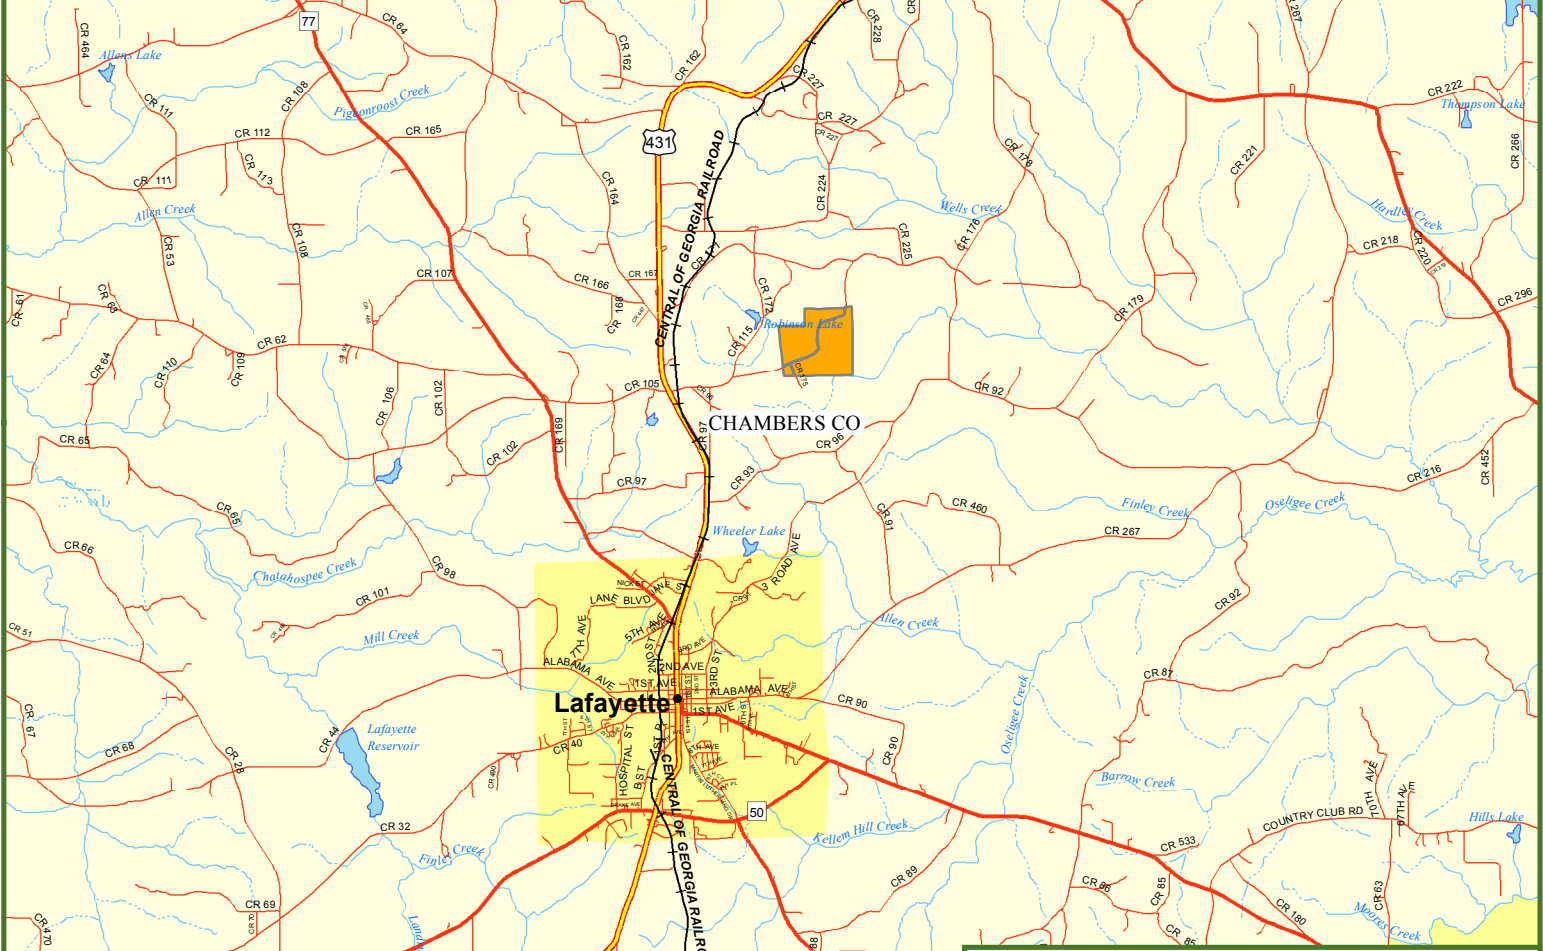

Locus Map

Trammell Place Tract

Chambers County, AL

299 +/- Acres

Legend

-  Trammell Place Tract
-  Secondary State or County Hwy
-  Primary US or State Hwy
-  Primary Limited Access or Interstate
-  Railroads
-  Counties

0 0.5 1 1.5 2 Miles