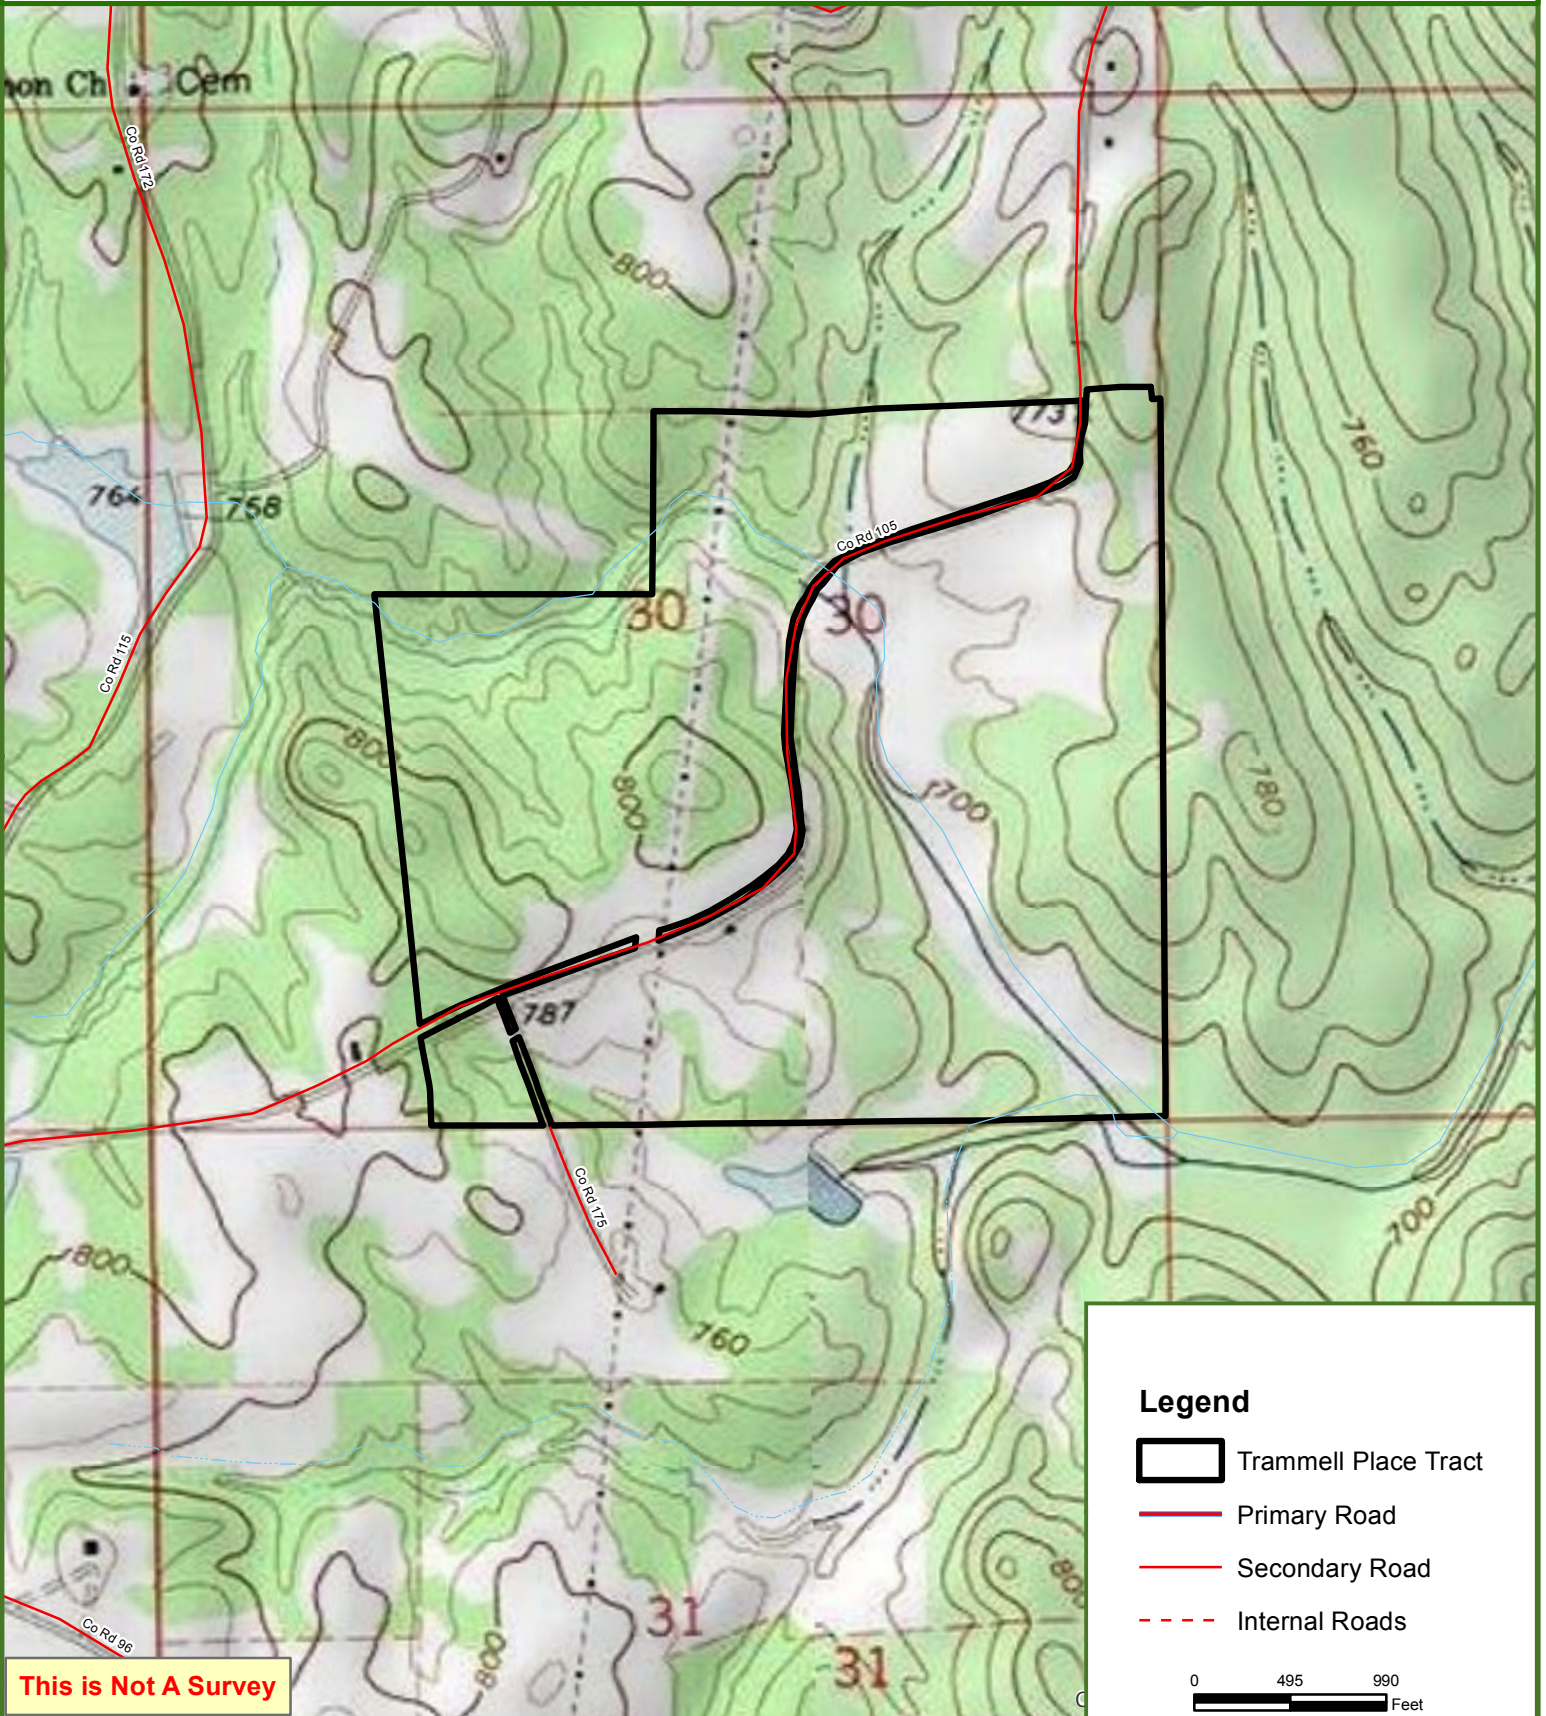

Trammell Place Tract

299 +/- Acres

Chambers County, AL

This map was produced from information supplied by the seller and the use of aerial photography. The boundary lines portrayed on this map are approximate and could be different than the actual location of the boundaries found in the field.