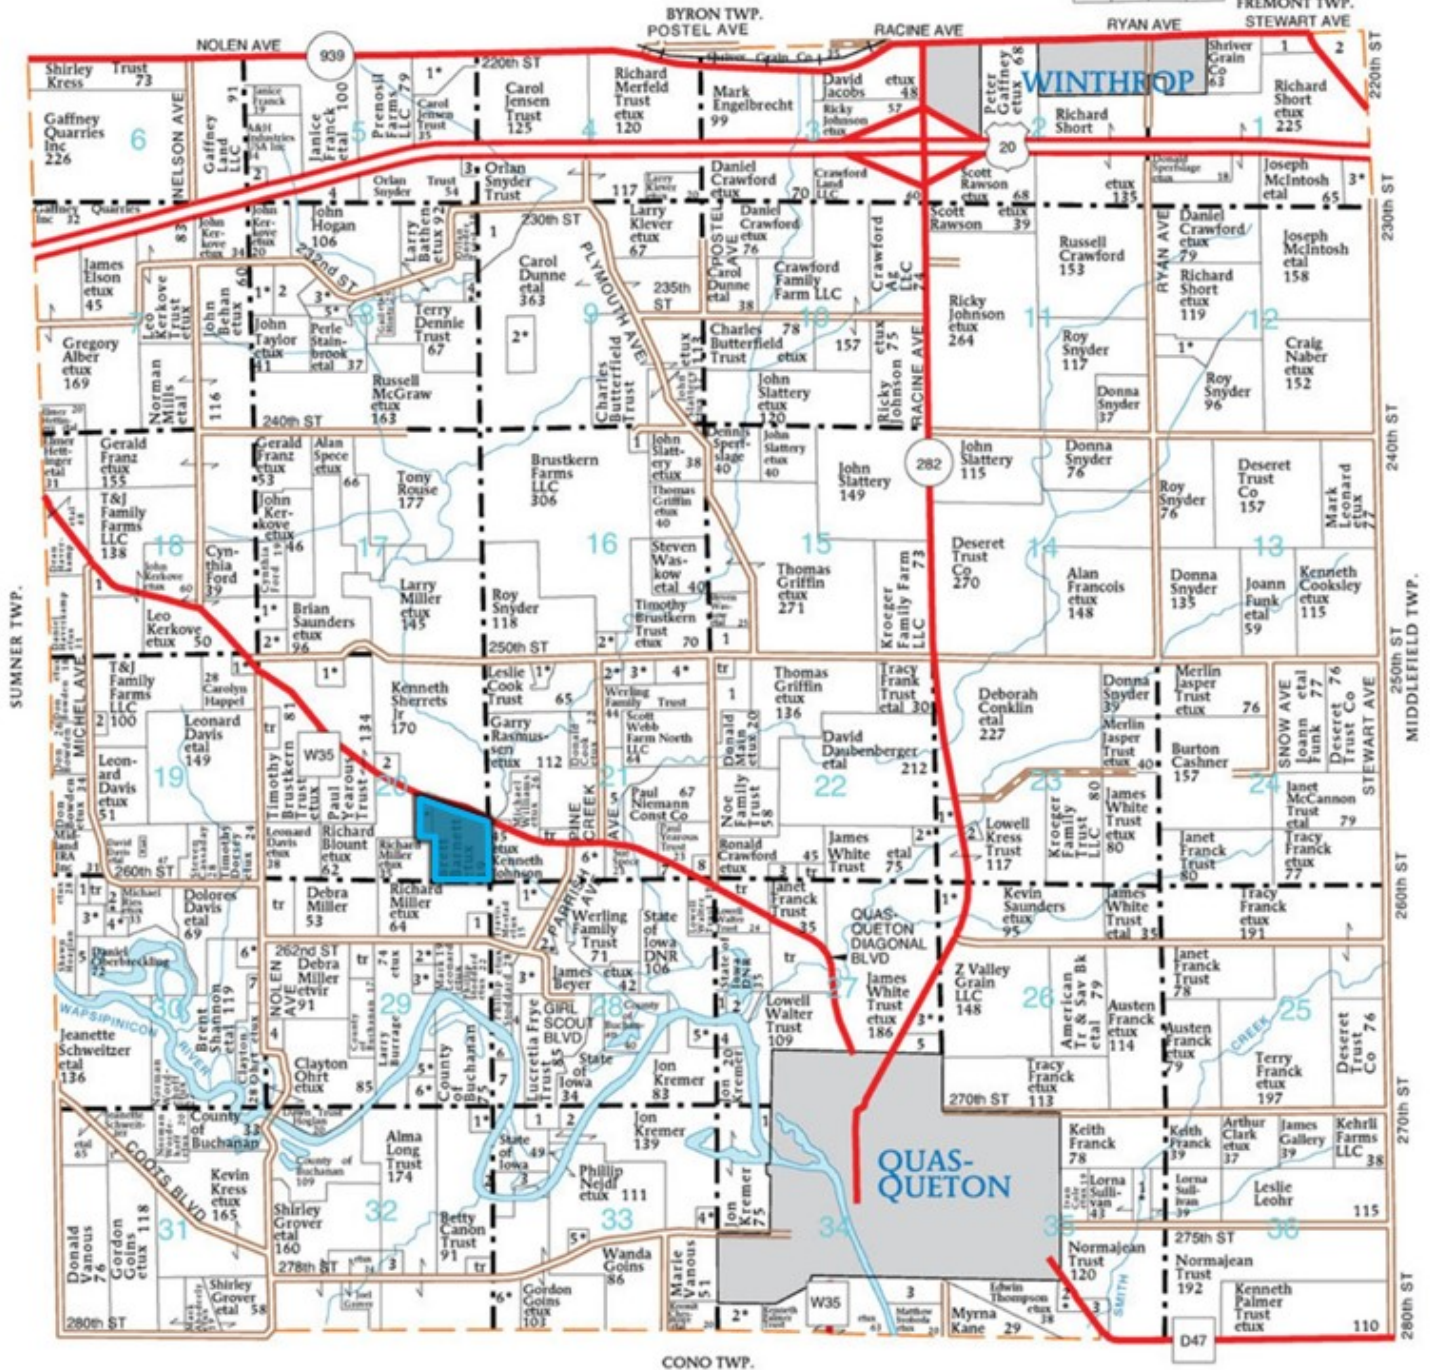

T-88-N

# LIBERTY PLAT

(Landowners)

R-8-W

SUMNER TWP.

CONO TWP.

MIDDLEFIELD TWP.

D-47