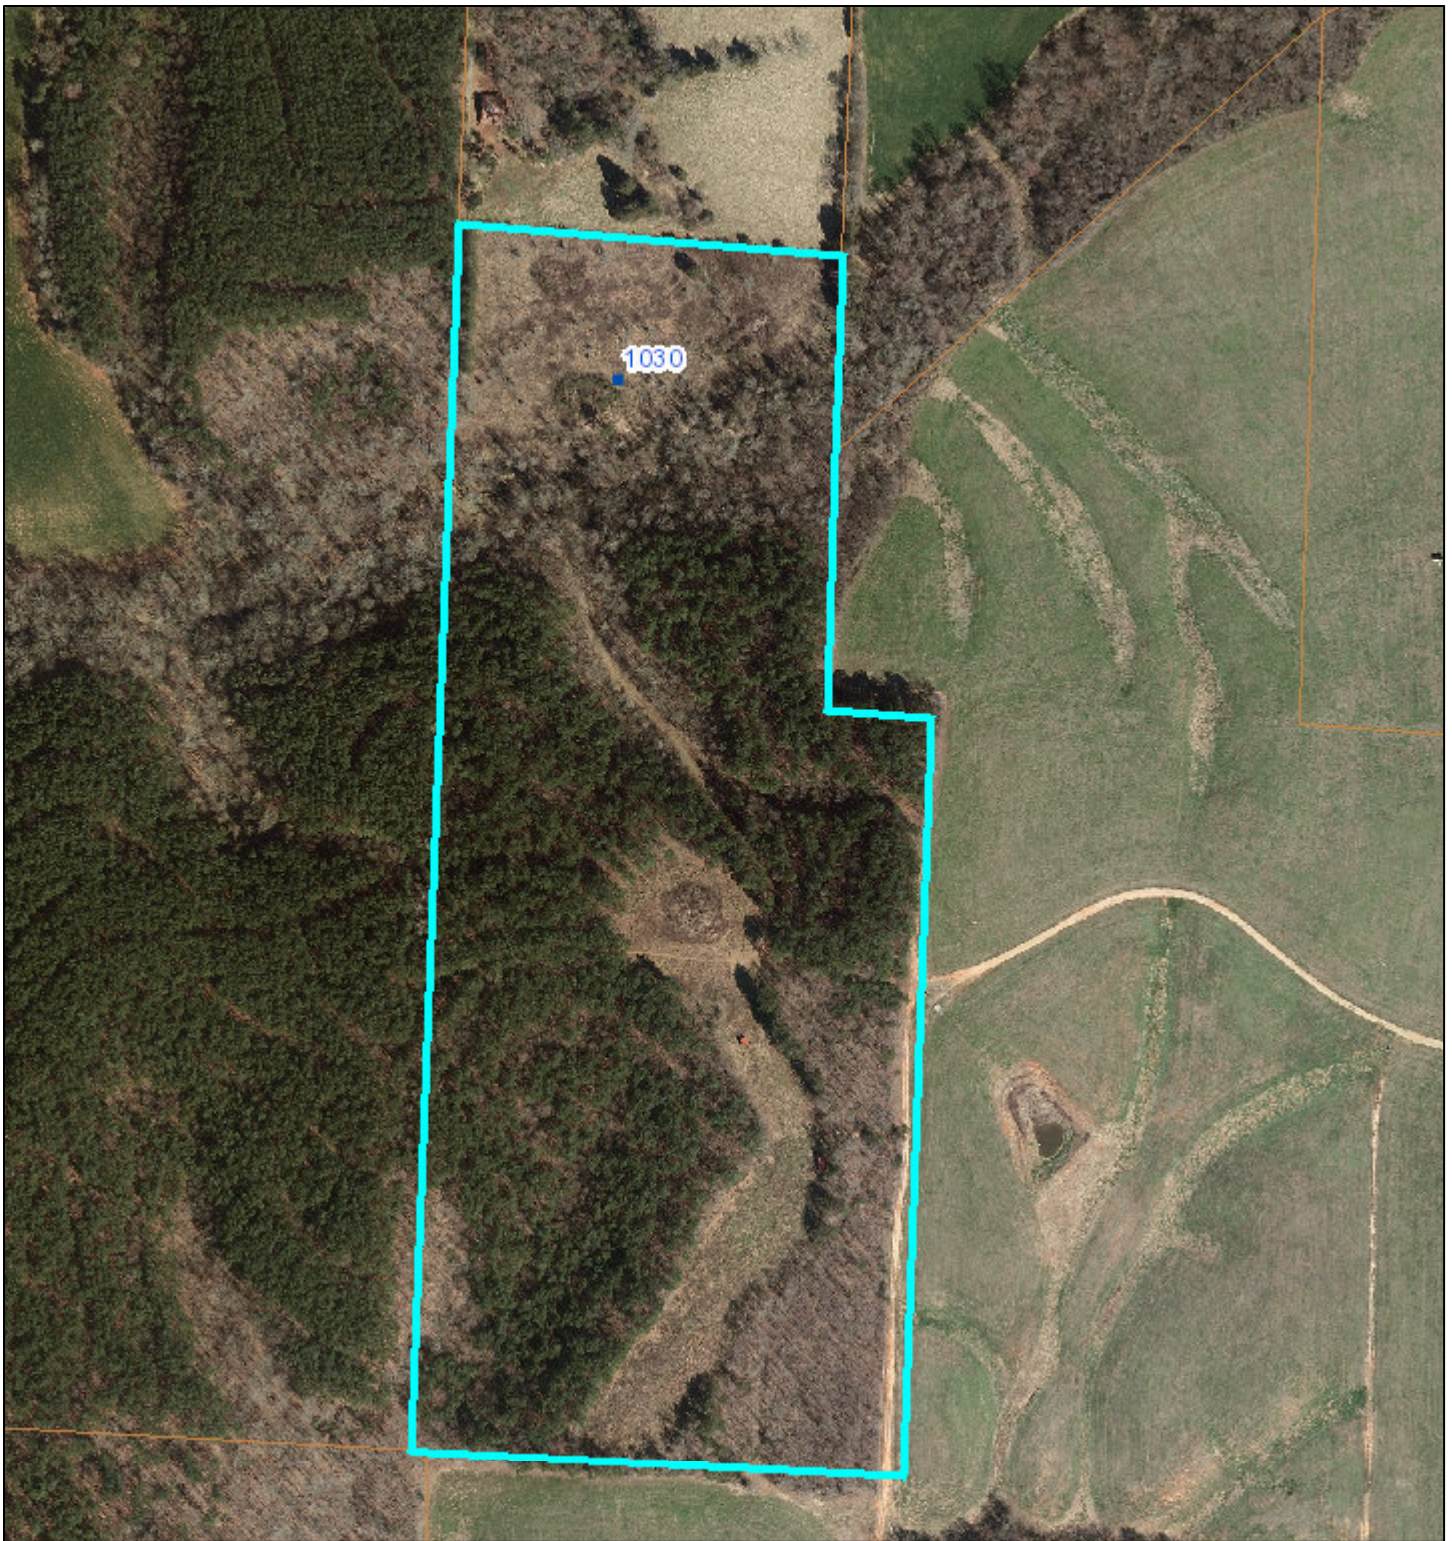

1030 Hunts Paradise Drive

September 17, 2020

- Addresses
- Parcels
- Lake Hampton
- Town Limits with ETJ
- Building Footprints

Owner Name: HUDSON PAUL DAVID ET UX
HUDSON CHRISTYA
Address: 1030 HUNTS PARADISE DR
Town: KING
PIN: 586900551550
Parcel ID: 142783
Deed Ref: 1001/080
Total Acres: 38.54133953

1:4,020